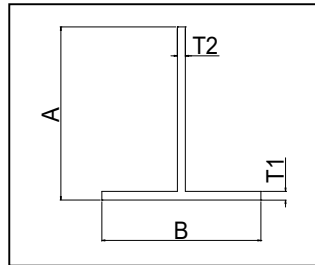

Eurogreen Building Products Pte Ltd

56 BENDEMEER ROAD

SINGAPORE 339936

TEL : 84002232

Website : www.eurogreen.com.sg

Email : sales@eurogreen.com.sg

EQUAL TEE BAR

WIDTH (A) MM	HEIGHT (B) MM	THICKNESS (T) MM	WEIGHT KG / M	REMARK
19.05	19.05	1.00	0.101	NA
19.05	19.05	2.80	0.267	MF
25.40	25.40	1.00	0.135	NA
25.40	25.40	2.90	0.376	MF
38.10	38.10	2.80	0.557	MF
50.80	50.80	2.90	0.776	MF
63.50	63.50	3.00	1.010	MF
76.20	76.20	5.00	2	MF

UNEQUAL TEE BAR

HEIGHT (A) MM	WIDTH (B) MM	THICKNESS (T) MM	WEIGHT KG / M	REMARK
12.70	25.40	1.00	0.103	NA