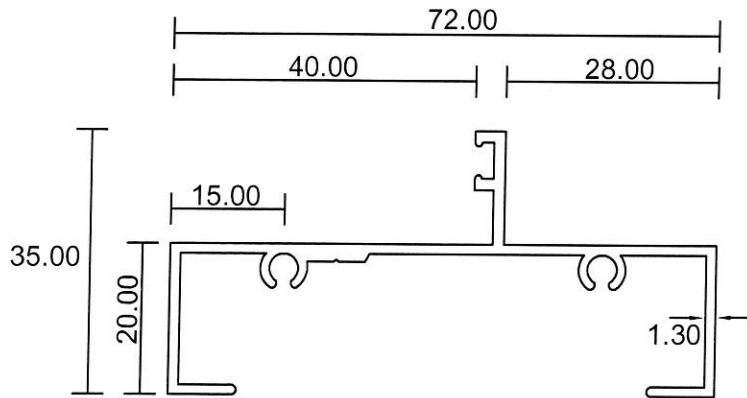

Eurogreen Building Products Pte Ltd

56 BENDEMEER ROAD

SINGAPORE 339936

TEL : 84002232

Website : www.eurogreen.com.sg

Email : sales@eurogreen.com.sg

Swing Door - Door Frames

9780

0.628 Kg/m