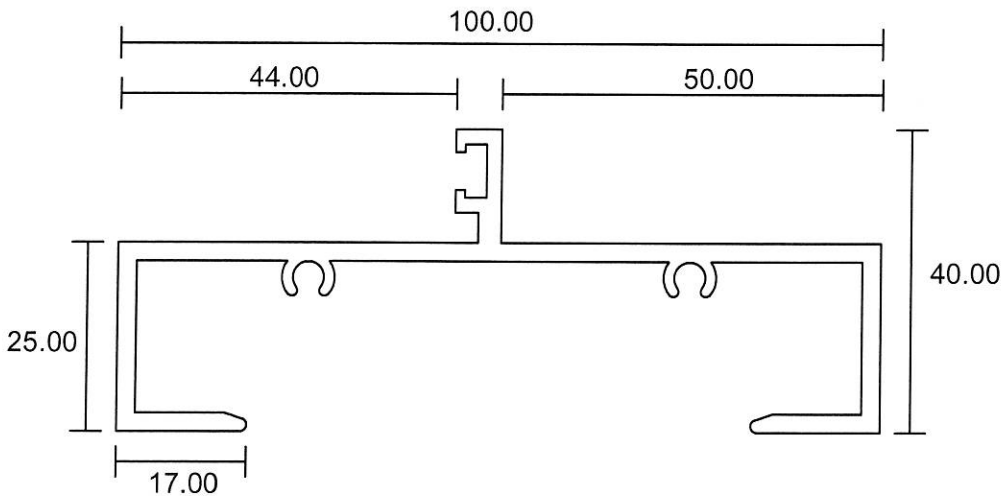

- Drawings are not drawn to scale

SWD-05

Eurogreen Building Products Pte Ltd

56 BENDEMEER ROAD
SINGAPORE 339936
TEL : 84002232
Website : www.eurogreen.com.sg
Email : sales@eurogreen.com.sg

Swing Door - Door Frames

5543
1.443 Kg/m

5543A
1.316 Kg/m

5543C
1.215 Kg/m

- Drawings are not drawn to scale

SWD-06

Eurogreen Building Products Pte Ltd

56 BENDEMEER ROAD

SINGAPORE 339936