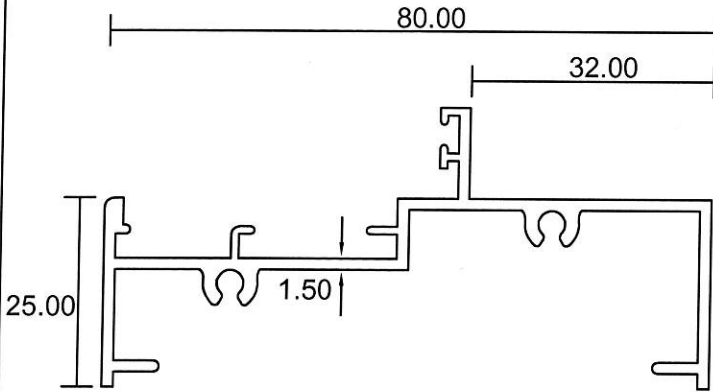

Hinges System

Door Frame - Page SWD-06

- Drawings are not drawn to scale

Eurogreen Building Products Pte Ltd

56 BENDEMEER ROAD
SINGAPORE 339936
TEL : 84002232
Website : www.eurogreen.com.sg
Email : sales@eurogreen.com.sg

Aluminium Panel Door

5001
0.806 Kg/m

5002
0.198 Kg/m

5003
0.196 Kg/m

5004
0.698 Kg/m

- Drawings are not drawn to scale

Eurogreen Building Products Pte Ltd

56 BENDEMEER ROAD
SINGAPORE 339936
TEL : 84002232
Website : www.eurogreen.com.sg
Email : sales@eurogreen.com.sg