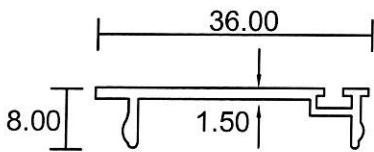

Hinges System

Door Frame - Page SWD-06

- Drawings are not drawn to scale

Eurogreen Building Products Pte Ltd

56 BENDEMEER ROAD
SINGAPORE 339936
TEL : 84002232
Website : www.eurogreen.com.sg
Email : sales@eurogreen.com.sg

Aluminium Panel Door

5001
0.806 Kg/m

5002
0.198 Kg/m

5003
0.196 Kg/m

5004
0.698 Kg/m

- Drawings are not drawn to scale

Eurogreen Building Products Pte Ltd

56 BENDEMEER ROAD
SINGAPORE 339936
TEL : 84002232
Website : www.eurogreen.com.sg
Email : sales@eurogreen.com.sg