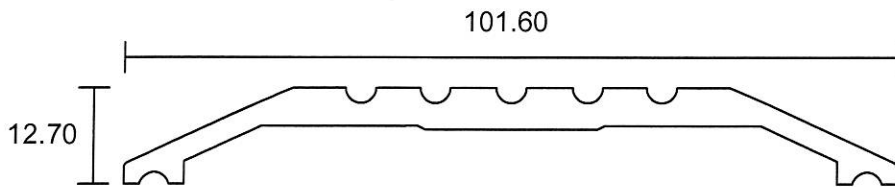

7560
1.154 Kg/m

12860
0.927 Kg/m

6617
0.150 Kg/m

- Drawings are not drawn to scale

Eurogreen Building Products Pte Ltd

56 BENDEMEER ROAD
SINGAPORE 339936
TEL : 84002232
Website : www.eurogreen.com.sg
Email : sales@eurogreen.com.sg

Swing Door

9780
0.628 Kg/m

ARMoured PLATE

9497

1814
1.329 Kg/m

- Drawings are not drawn to scale

SWD-02

Eurogreen Building Products Pte Ltd