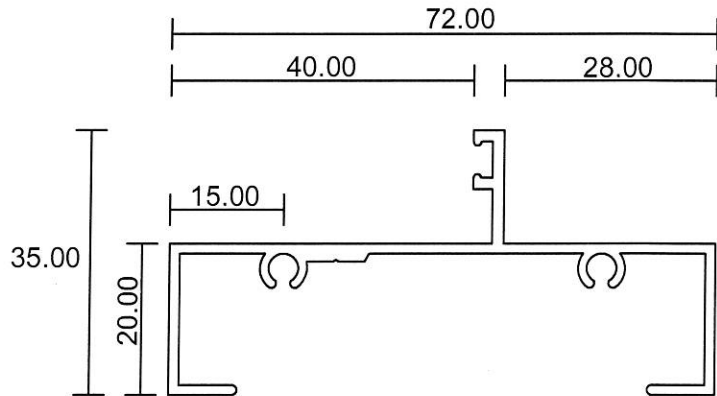

7560
1.154 Kg/m

12860
0.927 Kg/m

6617
0.150 Kg/m

- Drawings are not drawn to scale

Eurogreen Building Products Pte Ltd

56 BENDEMEER ROAD
SINGAPORE 339936
TEL : 84002232
Website : www.eurogreen.com.sg
Email : sales@eurogreen.com.sg

Swing Door

9780
0.628 Kg/m

ARMoured PLATE

9497

1814
1.329 Kg/m

- Drawings are not drawn to scale

SWD-02

Eurogreen Building Products Pte Ltd