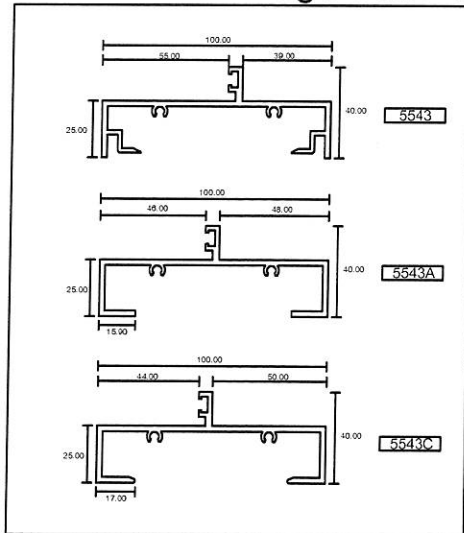

Swing Door Assembly

2505

Door Frame
Scale 0.75

Outside

Outside

- Drawings are not drawn to scale

SWD-08

Swing Door Assembly

Hinges System

Door Frame - Page SWD-06

- Drawings are not drawn to scale

Eurogreen Building Products Pte Ltd

56 BENDEMEER ROAD
SINGAPORE 339936
TEL : 84002232
Website : www.eurogreen.com.sg
Email : sales@eurogreen.com.sg