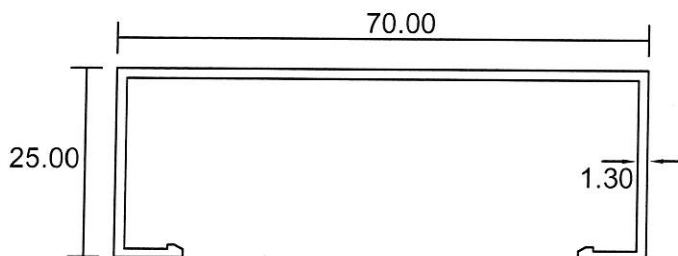

2505

0.462 Kg/m