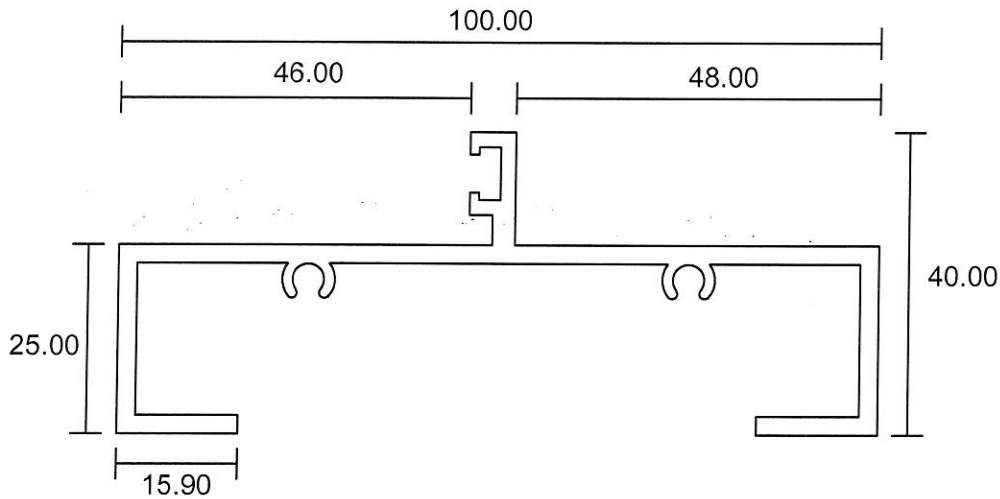

- Drawings are not drawn to scale

SWD-05

Eurogreen Building Products Pte Ltd

56 BENDEMEER ROAD
SINGAPORE 339936
TEL : 84002232
Website : www.eurogreen.com.sg
Email : sales@eurogreen.com.sg

Swing Door - Door Frames

5543
1.443 Kg/m

5543A
1.316 Kg/m

5543C
1.215 Kg/m

- Drawings are not drawn to scale

SWD-06

Eurogreen Building Products Pte Ltd

56 BENDEMEER ROAD

SINGAPORE 339936