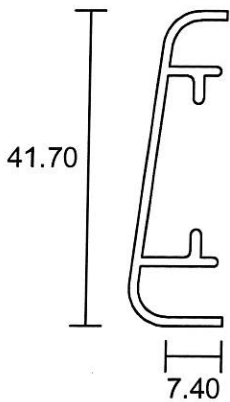

Aluminium Architrave

6001

0.366 Kg/m

6002

0.393 Kg/m

6003

0.215 Kg/m

6004

0.278 Kg/m

- Drawings are not drawn to scale

ATC-01

Eurogreen Building Products Pte Ltd

56 BENDEMEER ROAD
SINGAPORE 339936
TEL : 84002232
Website : www.eurogreen.com.sg
Email : sales@eurogreen.com.sg

Aluminium Architrave

6005

0.266 Kg/m

6006

0.283 Kg/m

6007

0.125 Kg/m

- Drawings are not drawn to scale

ATC-02