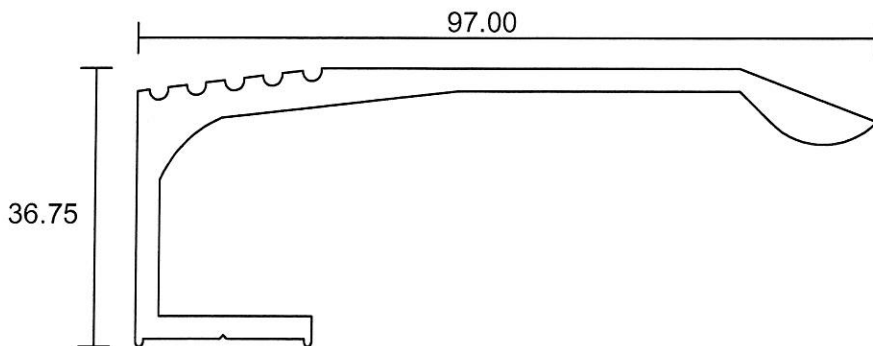

7560
1.154 Kg/m

12860
0.927 Kg/m

6617
0.150 Kg/m

- Drawings are not drawn to scale

Eurogreen Building Products Pte Ltd

56 BENDEMEER ROAD
SINGAPORE 339936
TEL : 84002232
Website : www.eurogreen.com.sg
Email : sales@eurogreen.com.sg

Swing Door

9780
0.628 Kg/m

ARMoured PLATE

9497

1814
1.329 Kg/m

- Drawings are not drawn to scale

SWD-02

Eurogreen Building Products Pte Ltd

56 BENDEMEER ROAD
SINGAPORE 339936
TEL : 84002232
Website : www.eurogreen.com.sg
Email : sales@eurogreen.com.sg

HDB Swing Door

2115
0.931 Kg/m

2117
0.142 Kg/m

2113
1.516 Kg/m

2114
1.491 Kg/m

- Drawings are not drawn to scale