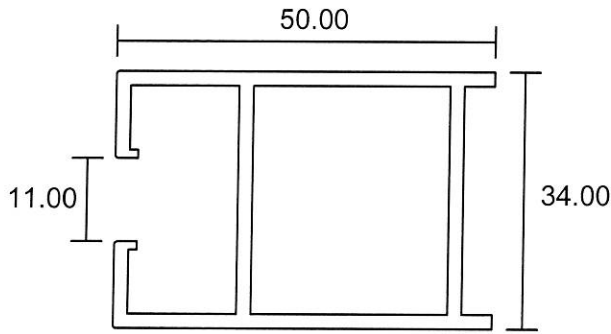

7560
1.154 Kg/m

12860
0.927 Kg/m

6617
0.150 Kg/m

- Drawings are not drawn to scale

Eurogreen Building Products Pte Ltd

56 BENDEMEER ROAD
SINGAPORE 339936
TEL : 84002232
Website : www.eurogreen.com.sg
Email : sales@eurogreen.com.sg

Swing Door

9780
0.628 Kg/m

ARMoured PLATE

9497

1814
1.329 Kg/m

- Drawings are not drawn to scale

SWD-02

Eurogreen Building Products Pte Ltd

56 BENDEMEER ROAD
SINGAPORE 339936
TEL : 84002232
Website : www.eurogreen.com.sg
Email : sales@eurogreen.com.sg

HDB Swing Door

2115
0.931 Kg/m

2117
0.142 Kg/m

2113
1.516 Kg/m

2114
1.491 Kg/m

- Drawings are not drawn to scale