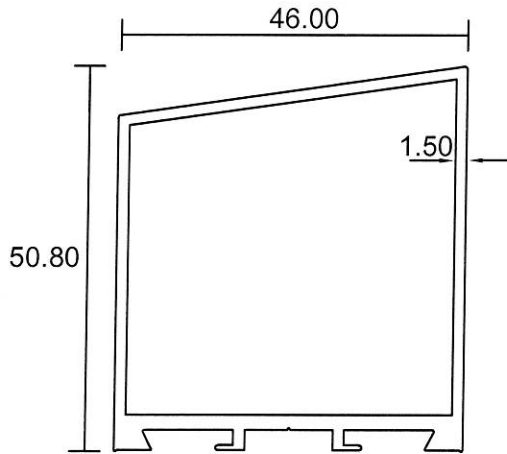

Eurogreen Building Products Pte Ltd

56 BENDEMEER ROAD
SINGAPORE 339936
TEL : 84002232
Website : www.eurogreen.com.sg
Email : sales@eurogreen.com.sg

Swing Door

7556
0.859 Kg/m

7558
0.877 Kg/m

7561
0.909 Kg/m

7560
1.154 Kg/m

12860
0.927 Kg/m

6617
0.150 Kg/m

- Drawings are not drawn to scale

Eurogreen Building Products Pte Ltd

56 BENDEMEER ROAD
SINGAPORE 339936
TEL : 84002232
Website : www.eurogreen.com.sg
Email : sales@eurogreen.com.sg

Swing Door

9780
0.628 Kg/m

ARMoured PLATE

9497

1814
1.329 Kg/m

- Drawings are not drawn to scale

SWD-02

Eurogreen Building Products Pte Ltd