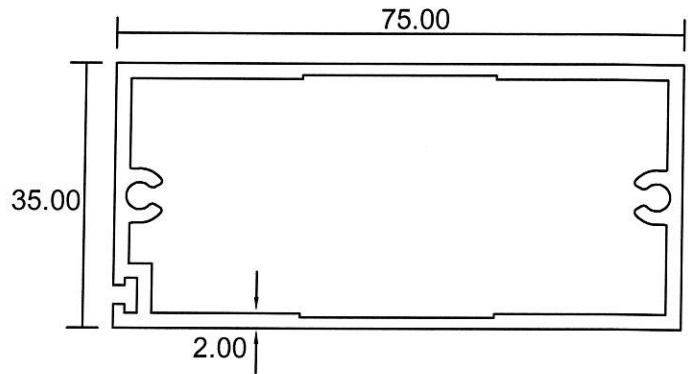

Aluminium Panel Door

5001
0.806 Kg/m

5002
0.198 Kg/m

5003
0.196 Kg/m

5004
0.698 Kg/m

- Drawings are not drawn to scale

Eurogreen Building Products Pte Ltd

56 BENDEMEER ROAD
SINGAPORE 339936
TEL : 84002232
Website : www.eurogreen.com.sg
Email : sales@eurogreen.com.sg

Aluminium Panel Door

5005
0.723 Kg/m

5006
1.180 Kg/m

5007
0.228 Kg/m

5008
0.211 Kg/m

- Drawings are not drawn to scale

Eurogreen Building Products Pte Ltd

56 BENDEMEER ROAD
SINGAPORE 339936
TEL : 84002232
Website : www.eurogreen.com.sg
Email : sales@eurogreen.com.sg