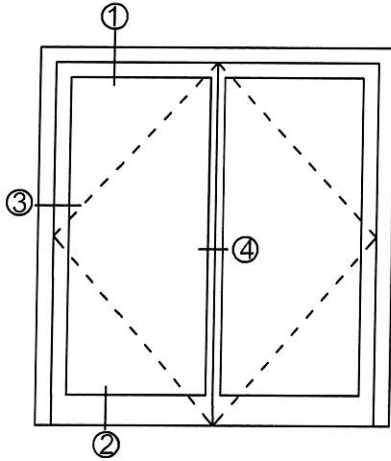

Swing Door Assembly

2505

Door Frame
Scale 0.75

Outside

Outside

- Drawings are not drawn to scale

SWD-08

Swing Door Assembly

Hinges System

Door Frame - Page SWD-06

- Drawings are not drawn to scale

Eurogreen Building Products Pte Ltd

56 BENDEMEER ROAD
SINGAPORE 339936
TEL : 84002232
Website : www.eurogreen.com.sg
Email : sales@eurogreen.com.sg