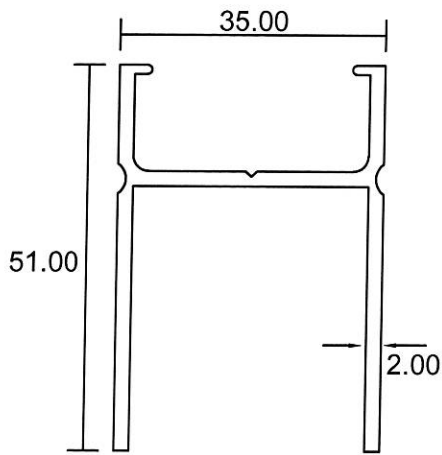

Aluminium Panel Door

5001
0.806 Kg/m

5002
0.198 Kg/m

5003
0.196 Kg/m

5004
0.698 Kg/m

- Drawings are not drawn to scale

Eurogreen Building Products Pte Ltd

56 BENDEMEER ROAD
SINGAPORE 339936
TEL : 84002232
Website : www.eurogreen.com.sg
Email : sales@eurogreen.com.sg

Aluminium Panel Door

5005
0.723 Kg/m

5006
1.180 Kg/m

5007
0.228 Kg/m

5008
0.211 Kg/m

- Drawings are not drawn to scale

Eurogreen Building Products Pte Ltd

56 BENDEMEER ROAD
SINGAPORE 339936
TEL : 84002232
Website : www.eurogreen.com.sg
Email : sales@eurogreen.com.sg