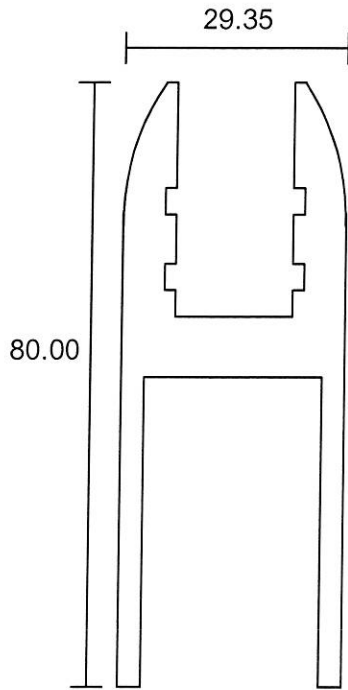

7560
1.154 Kg/m

12860
0.927 Kg/m

6617
0.150 Kg/m

- Drawings are not drawn to scale

Eurogreen Building Products Pte Ltd

56 BENDEMEER ROAD
SINGAPORE 339936
TEL : 84002232
Website : www.eurogreen.com.sg
Email : sales@eurogreen.com.sg

Swing Door

9780
0.628 Kg/m

ARMoured PLATE

9497

1814
1.329 Kg/m

- Drawings are not drawn to scale

SWD-02

Eurogreen Building Products Pte Ltd