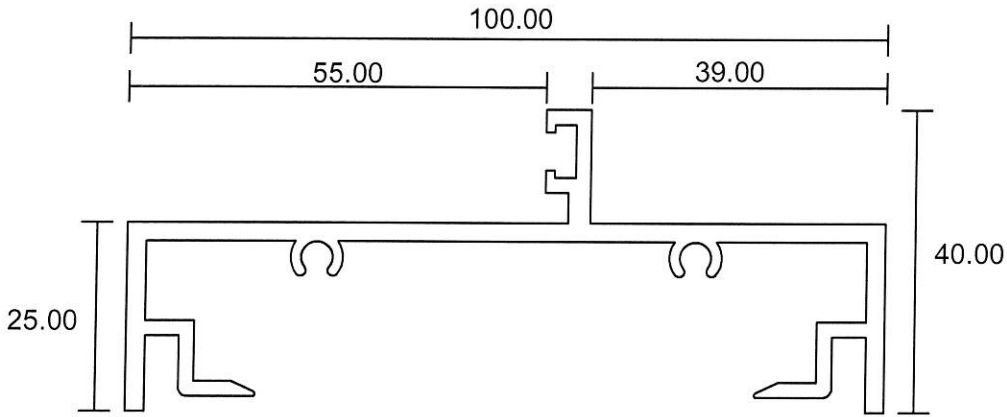

- Drawings are not drawn to scale

SWD-05

Eurogreen Building Products Pte Ltd

56 BENDEMEER ROAD
SINGAPORE 339936
TEL : 84002232
Website : www.eurogreen.com.sg
Email : sales@eurogreen.com.sg

Swing Door - Door Frames

5543
1.443 Kg/m

5543A
1.316 Kg/m

5543C
1.215 Kg/m

- Drawings are not drawn to scale

SWD-06

Eurogreen Building Products Pte Ltd

56 BENDEMEER ROAD

SINGAPORE 339936