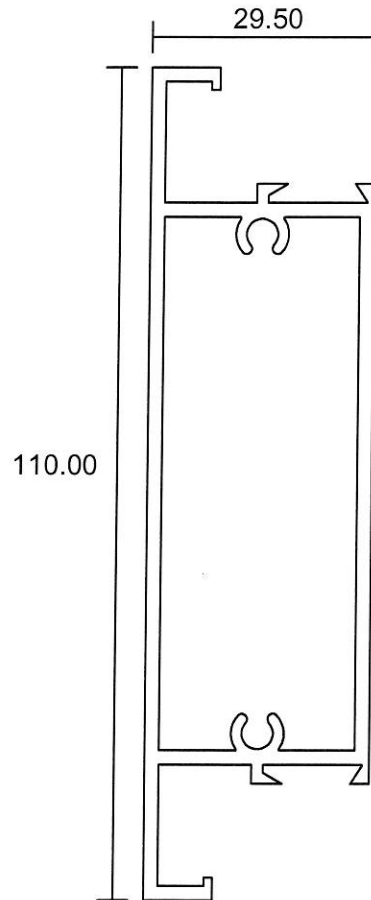

Swing Door

9780
0.628 Kg/m

ARMoured PLATE

9497

1814
1.329 Kg/m

- Drawings are not drawn to scale

SWD-02

Eurogreen Building Products Pte Ltd

56 BENDEMEER ROAD
SINGAPORE 339936
TEL : 84002232
Website : www.eurogreen.com.sg
Email : sales@eurogreen.com.sg

HDB Swing Door

2115
0.931 Kg/m

2117
0.142 Kg/m

2113
1.516 Kg/m

2114
1.491 Kg/m

- Drawings are not drawn to scale