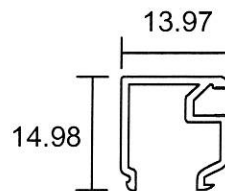

Eurogreen Building Products Pte Ltd

56 BENDEMEER ROAD
SINGAPORE 339936
TEL : 84002232
Website : www.eurogreen.com.sg
Email : sales@eurogreen.com.sg

Swing Door

7556
0.859 Kg/m

7558
0.877 Kg/m

7561
0.909 Kg/m

7560
1.154 Kg/m

12860
0.927 Kg/m

6617
0.150 Kg/m

- Drawings are not drawn to scale

Eurogreen Building Products Pte Ltd

56 BENDEMEER ROAD
SINGAPORE 339936
TEL : 84002232
Website : www.eurogreen.com.sg
Email : sales@eurogreen.com.sg

Swing Door

9780
0.628 Kg/m

ARMoured PLATE

9497

1814
1.329 Kg/m

- Drawings are not drawn to scale

SWD-02

Eurogreen Building Products Pte Ltd