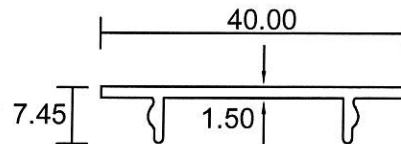

Aluminium Panel Door

5005
0.723 Kg/m

5006
1.180 Kg/m

5007
0.228 Kg/m

5008
0.211 Kg/m

- Drawings are not drawn to scale

Eurogreen Building Products Pte Ltd

56 BENDEMEER ROAD
SINGAPORE 339936
TEL : 84002232
Website : www.eurogreen.com.sg
Email : sales@eurogreen.com.sg