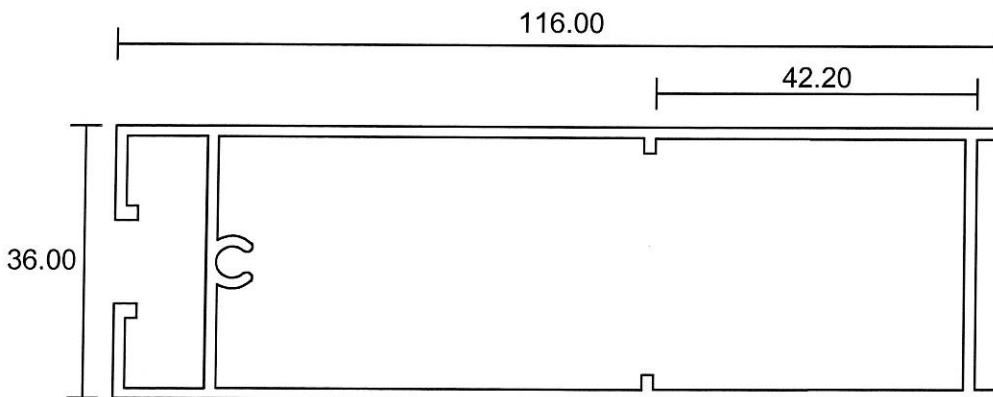

SWD-04

Eurogreen Building Products Pte Ltd

56 BENDEMEER ROAD
SINGAPORE 339936
TEL : 84002232
Website : www.eurogreen.com.sg
Email : sales@eurogreen.com.sg

HDB Swing Door

9775
0.160 Kg/m

499
1.119 Kg/m

779
1.354 Kg/m

5543
1.443 Kg/m

5543A
1.316 Kg/m

5543C
1.215 Kg/m

- Drawings are not drawn to scale

SWD-06

Eurogreen Building Products Pte Ltd

56 BENDEMEER ROAD

SINGAPORE 339936