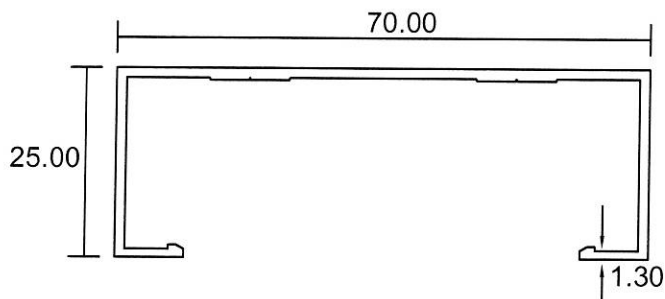

2505N

0.479 Kg/m

- Drawings are not drawn to scale

SWD-07