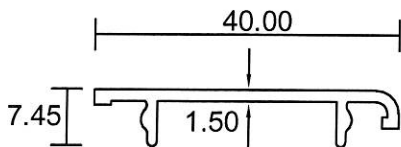

5007
0.228 Kg/m