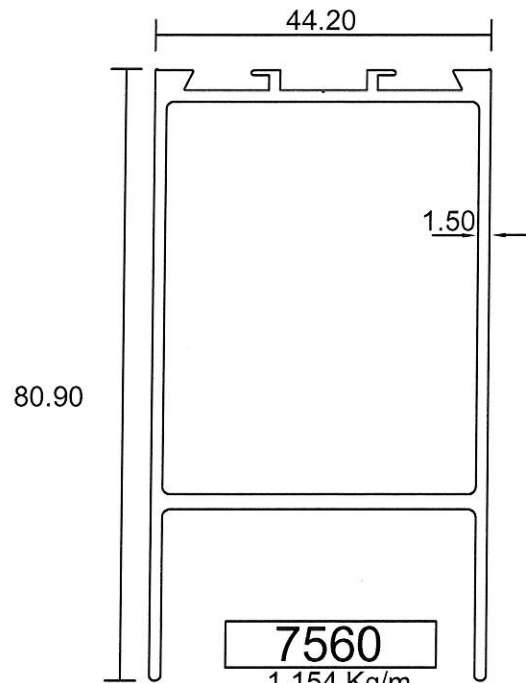

Eurogreen Building Products Pte Ltd

56 BENDEMEER ROAD
SINGAPORE 339936
TEL : 84002232
Website : www.eurogreen.com.sg
Email : sales@eurogreen.com.sg

Swing Door

7556
0.859 Kg/m

7558
0.877 Kg/m

7561
0.909 Kg/m

7560
1.154 Kg/m

12860
0.927 Kg/m

6617
0.150 Kg/m

- Drawings are not drawn to scale

Eurogreen Building Products Pte Ltd

56 BENDEMEER ROAD
SINGAPORE 339936
TEL : 84002232
Website : www.eurogreen.com.sg
Email : sales@eurogreen.com.sg

Swing Door

9780
0.628 Kg/m

ARMoured PLATE

9497

1814
1.329 Kg/m

- Drawings are not drawn to scale

SWD-02

Eurogreen Building Products Pte Ltd