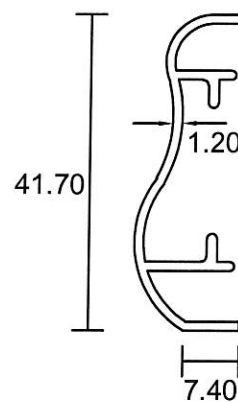

Aluminium Panel Door

5009
1.135 Kg/m

5010
0.273 Kg/m

- Drawings are not drawn to scale

APD-03

Eurogreen Building Products Pte Ltd

56 BENDEMEER ROAD

SINGAPORE 339936

Aluminium Architrave

6001

0.366 Kg/m

6002

0.393 Kg/m

6003

0.215 Kg/m

6004

0.278 Kg/m

- Drawings are not drawn to scale

ATC-01

Eurogreen Building Products Pte Ltd

56 BENDEMEER ROAD
SINGAPORE 339936
TEL : 84002232
Website : www.eurogreen.com.sg
Email : sales@eurogreen.com.sg

Aluminium Architrave

6005

0.266 Kg/m

6006

0.283 Kg/m

6007

0.125 Kg/m

- Drawings are not drawn to scale

ATC-02