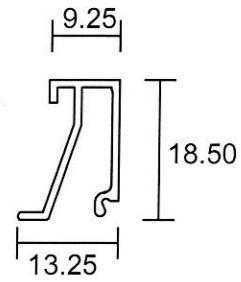

7560
1.154 Kg/m

12860
0.927 Kg/m

6617
0.150 Kg/m

- Drawings are not drawn to scale

Eurogreen Building Products Pte Ltd

56 BENDEMEER ROAD
SINGAPORE 339936
TEL : 84002232
Website : www.eurogreen.com.sg
Email : sales@eurogreen.com.sg

Swing Door

9780
0.628 Kg/m

ARMoured PLATE

9497

1814
1.329 Kg/m

- Drawings are not drawn to scale

SWD-02

Eurogreen Building Products Pte Ltd

56 BENDEMEER ROAD
SINGAPORE 339936
TEL : 84002232
Website : www.eurogreen.com.sg
Email : sales@eurogreen.com.sg

HDB Swing Door

2115
0.931 Kg/m

2117
0.142 Kg/m

2113
1.516 Kg/m

2114
1.491 Kg/m

- Drawings are not drawn to scale