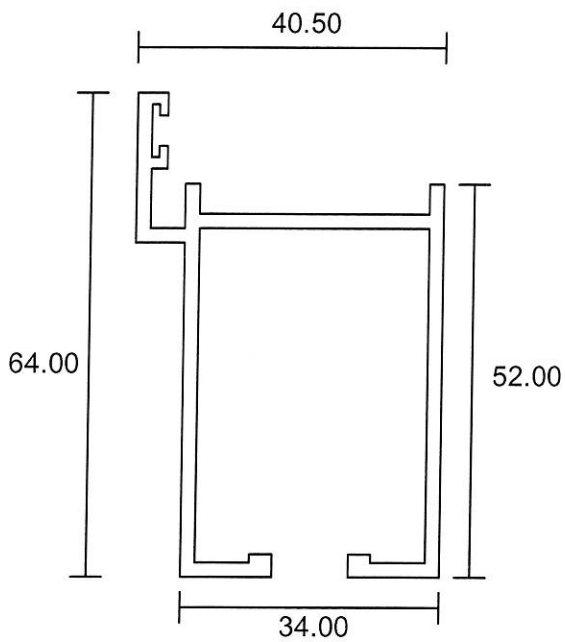

Swing Door

9780
0.628 Kg/m

ARMoured PLATE

9497

1814
1.329 Kg/m

- Drawings are not drawn to scale

SWD-02

Eurogreen Building Products Pte Ltd

56 BENDEMEER ROAD
SINGAPORE 339936
TEL : 84002232
Website : www.eurogreen.com.sg
Email : sales@eurogreen.com.sg

HDB Swing Door

2115
0.931 Kg/m

2117
0.142 Kg/m

2113
1.516 Kg/m

2114
1.491 Kg/m

- Drawings are not drawn to scale

Eurogreen Building Products Pte Ltd

56 BENDEMEER ROAD
SINGAPORE 339936
TEL : 84002232
Website : www.eurogreen.com.sg
Email : sales@eurogreen.com.sg

HDB Swing Door

2122
1.103 Kg/m

2113A
1.411 Kg/m

- Drawings are not drawn to scale