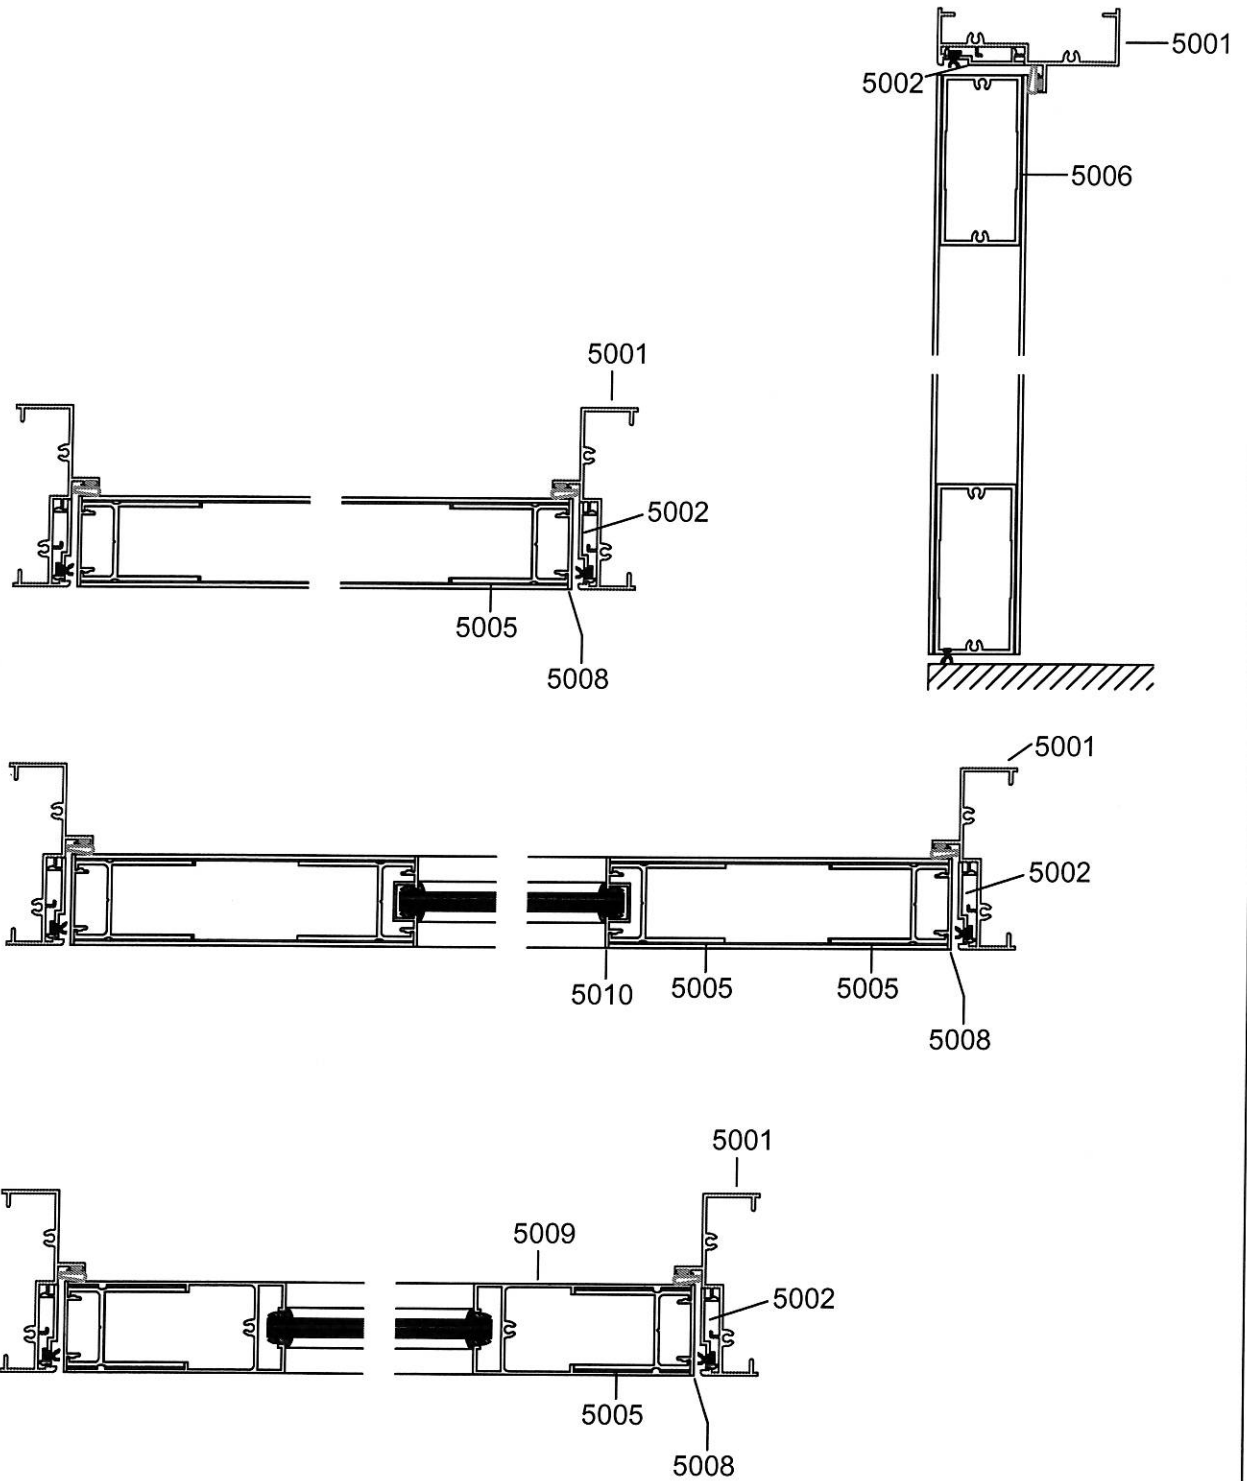

Eurogreen Building Products Pte Ltd

56 BENDEMEER ROAD

SINGAPORE 339936

TEL : 84002232

Website : www.eurogreen.com.sg

Email : sales@eurogreen.com.sg

Aluminium Panel Door Assembly

- Drawings are not drawn to scale

APD-04