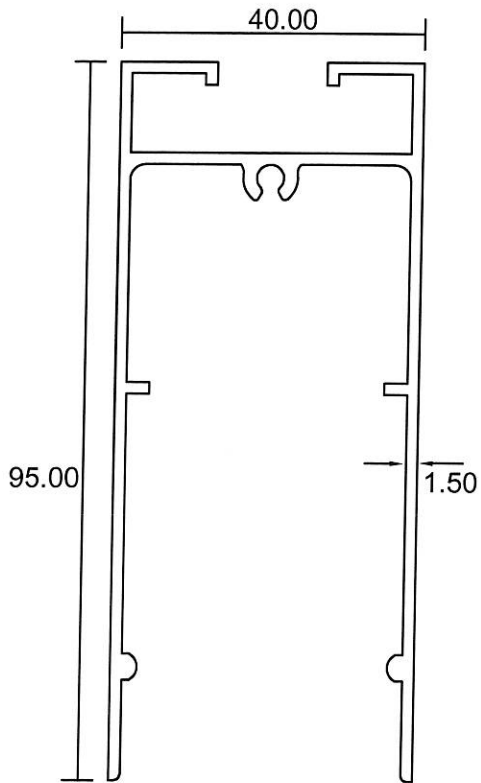

Aluminium Panel Door

5001
0.806 Kg/m

5002
0.198 Kg/m

5003
0.196 Kg/m

5004
0.698 Kg/m

- Drawings are not drawn to scale

Eurogreen Building Products Pte Ltd

56 BENDEMEER ROAD
SINGAPORE 339936
TEL : 84002232
Website : www.eurogreen.com.sg
Email : sales@eurogreen.com.sg

Aluminium Panel Door

5005
0.723 Kg/m

5006
1.180 Kg/m

5007
0.228 Kg/m

5008
0.211 Kg/m

- Drawings are not drawn to scale

Eurogreen Building Products Pte Ltd

56 BENDEMEER ROAD
SINGAPORE 339936
TEL : 84002232
Website : www.eurogreen.com.sg
Email : sales@eurogreen.com.sg

Aluminium Panel Door

5009
1.135 Kg/m

5010
0.273 Kg/m

- Drawings are not drawn to scale

APD-03

Eurogreen Building Products Pte Ltd

56 BENDEMEER ROAD

SINGAPORE 339936