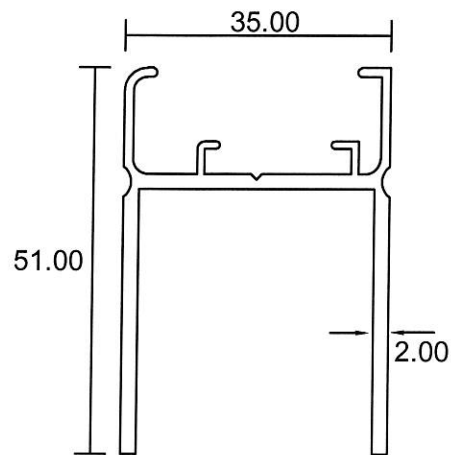

Hinges System

Door Frame - Page SWD-06

- Drawings are not drawn to scale

Eurogreen Building Products Pte Ltd

56 BENDEMEER ROAD
SINGAPORE 339936
TEL : 84002232
Website : www.eurogreen.com.sg
Email : sales@eurogreen.com.sg

Aluminium Panel Door

5001
0.806 Kg/m

5002
0.198 Kg/m

5003
0.196 Kg/m

5004
0.698 Kg/m

- Drawings are not drawn to scale

Eurogreen Building Products Pte Ltd

56 BENDEMEER ROAD
SINGAPORE 339936
TEL : 84002232
Website : www.eurogreen.com.sg
Email : sales@eurogreen.com.sg

Aluminium Panel Door

5005
0.723 Kg/m

5006
1.180 Kg/m

5007
0.228 Kg/m

5008
0.211 Kg/m

- Drawings are not drawn to scale

Eurogreen Building Products Pte Ltd

56 BENDEMEER ROAD
SINGAPORE 339936
TEL : 84002232
Website : www.eurogreen.com.sg
Email : sales@eurogreen.com.sg

Aluminium Panel Door

5009
1.135 Kg/m

5010
0.273 Kg/m

- Drawings are not drawn to scale

APD-03

Eurogreen Building Products Pte Ltd

56 BENDEMEER ROAD

SINGAPORE 339936