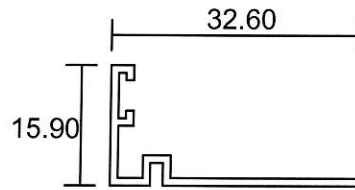

Eurogreen Building Products Pte Ltd

56 BENDEMEER ROAD
SINGAPORE 339936
TEL : 84002232
Website : www.eurogreen.com.sg
Email : sales@eurogreen.com.sg

HDB Swing Door

9775
0.160 Kg/m