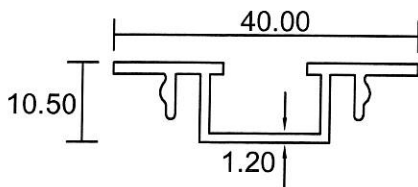

5010
0.273 Kg/m

- Drawings are not drawn to scale

APD-03