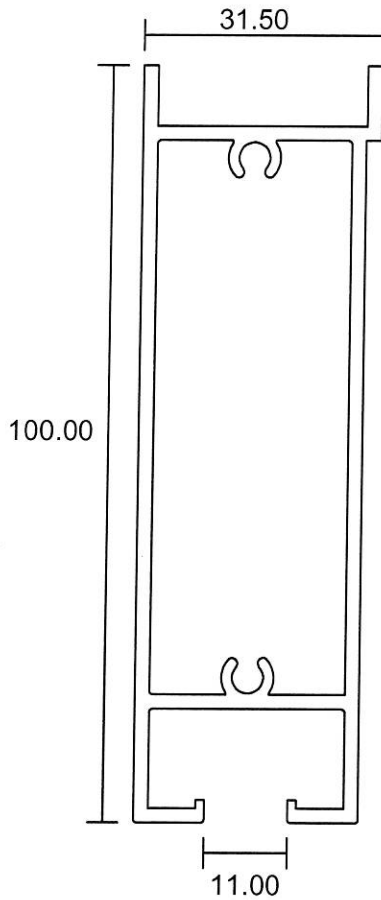

Swing Door

9780
0.628 Kg/m

ARMoured PLATE

9497

1814
1.329 Kg/m

- Drawings are not drawn to scale

SWD-02

Eurogreen Building Products Pte Ltd

56 BENDEMEER ROAD
SINGAPORE 339936
TEL : 84002232
Website : www.eurogreen.com.sg
Email : sales@eurogreen.com.sg

HDB Swing Door

2115
0.931 Kg/m

2117
0.142 Kg/m

2113
1.516 Kg/m

2114
1.491 Kg/m

- Drawings are not drawn to scale