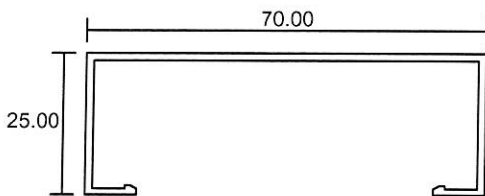

Eurogreen Building Products Pte Ltd

56 BENDEMEER ROAD
SINGAPORE 339936
TEL : 84002232
Website : www.eurogreen.com.sg
Email : sales@eurogreen.com.sg

Swing Door Assembly

2505

Door Frame
Scale 0.75