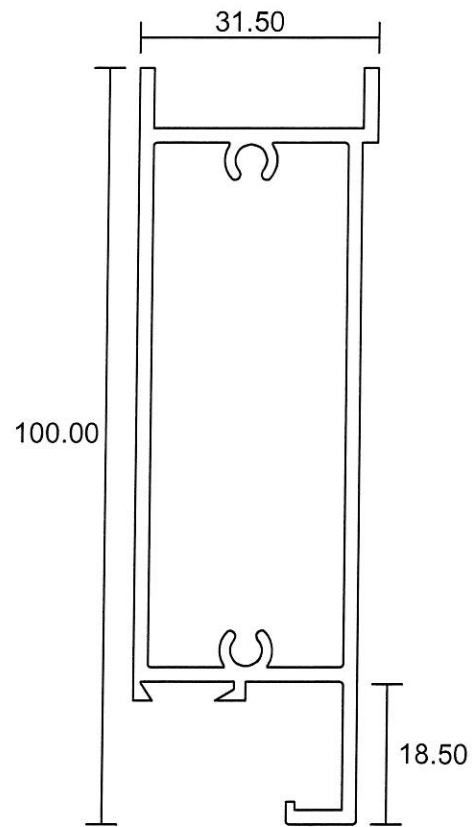

2113A
1.411 Kg/m

- Drawings are not drawn to scale

SWD-04