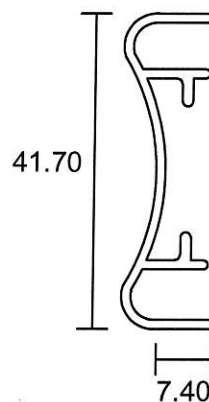

Aluminium Architrave

6001

0.366 Kg/m

6002

0.393 Kg/m

6003

0.215 Kg/m

6004

0.278 Kg/m

- Drawings are not drawn to scale

ATC-01

Eurogreen Building Products Pte Ltd

56 BENDEMEER ROAD
SINGAPORE 339936
TEL : 84002232
Website : www.eurogreen.com.sg
Email : sales@eurogreen.com.sg

Aluminium Architrave

6005

0.266 Kg/m

6006

0.283 Kg/m

6007

0.125 Kg/m

- Drawings are not drawn to scale

ATC-02