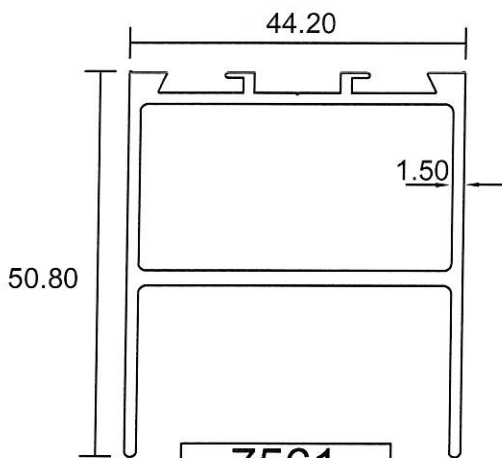

Eurogreen Building Products Pte Ltd

56 BENDEMEER ROAD
SINGAPORE 339936
TEL : 84002232
Website : www.eurogreen.com.sg
Email : sales@eurogreen.com.sg

Swing Door

7556
0.859 Kg/m

7558
0.877 Kg/m

7561
0.909 Kg/m

7560
1.154 Kg/m

12860
0.927 Kg/m

6617
0.150 Kg/m

- Drawings are not drawn to scale

Eurogreen Building Products Pte Ltd

56 BENDEMEER ROAD
SINGAPORE 339936
TEL : 84002232
Website : www.eurogreen.com.sg
Email : sales@eurogreen.com.sg

Swing Door

9780
0.628 Kg/m

ARMoured PLATE

9497

1814
1.329 Kg/m

- Drawings are not drawn to scale

SWD-02

Eurogreen Building Products Pte Ltd