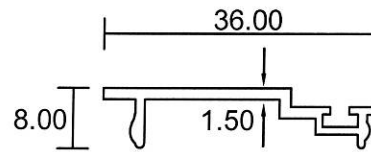

5002
0.198 Kg/m