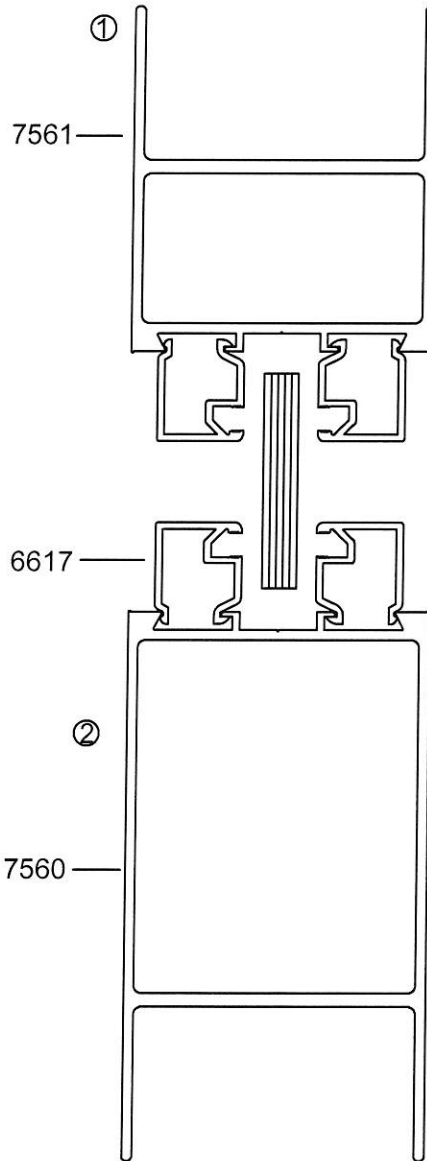

2505N

0.479 Kg/m

- Drawings are not drawn to scale

SWD-07

Eurogreen Building Products Pte Ltd

56 BENDEMEER ROAD
SINGAPORE 339936
TEL : 84002232
Website : www.eurogreen.com.sg
Email : sales@eurogreen.com.sg

Swing Door Assembly

2505

Door Frame
Scale 0.75

Outside

Outside

- Drawings are not drawn to scale

SWD-08

Swing Door Assembly