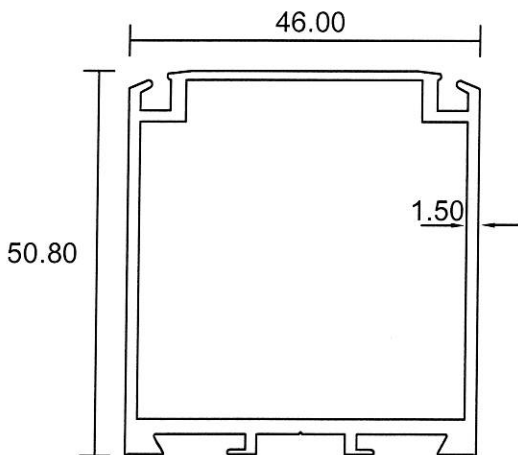

Eurogreen Building Products Pte Ltd

56 BENDEMEER ROAD
SINGAPORE 339936
TEL : 84002232
Website : www.eurogreen.com.sg
Email : sales@eurogreen.com.sg

Swing Door

7556
0.859 Kg/m

7558
0.877 Kg/m

7561
0.909 Kg/m

7560
1.154 Kg/m

12860
0.927 Kg/m

6617
0.150 Kg/m

- Drawings are not drawn to scale

Eurogreen Building Products Pte Ltd

56 BENDEMEER ROAD
SINGAPORE 339936
TEL : 84002232
Website : www.eurogreen.com.sg
Email : sales@eurogreen.com.sg

Swing Door

9780
0.628 Kg/m

ARMoured PLATE

9497

1814
1.329 Kg/m

- Drawings are not drawn to scale

SWD-02

Eurogreen Building Products Pte Ltd