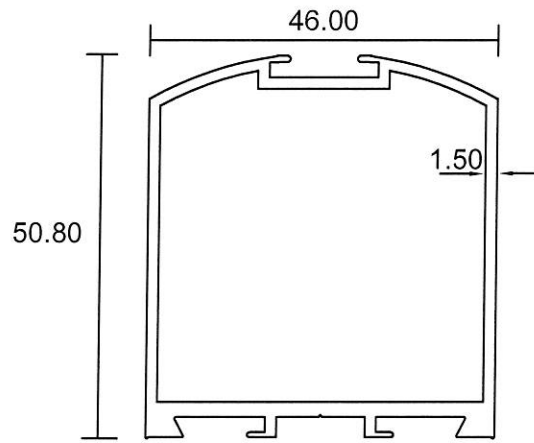

Eurogreen Building Products Pte Ltd

56 BENDEMEER ROAD
SINGAPORE 339936
TEL : 84002232
Website : www.eurogreen.com.sg
Email : sales@eurogreen.com.sg

Swing Door

7556
0.859 Kg/m

7558
0.877 Kg/m

7561
0.909 Kg/m

7560
1.154 Kg/m

12860
0.927 Kg/m

6617
0.150 Kg/m

- Drawings are not drawn to scale

Eurogreen Building Products Pte Ltd

56 BENDEMEER ROAD
SINGAPORE 339936
TEL : 84002232
Website : www.eurogreen.com.sg
Email : sales@eurogreen.com.sg

Swing Door

9780
0.628 Kg/m

ARMoured PLATE

9497

1814
1.329 Kg/m

- Drawings are not drawn to scale

SWD-02

Eurogreen Building Products Pte Ltd