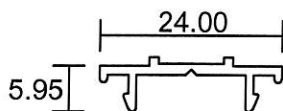

6007

0.125 Kg/m

- Drawings are not drawn to scale

ATC-02