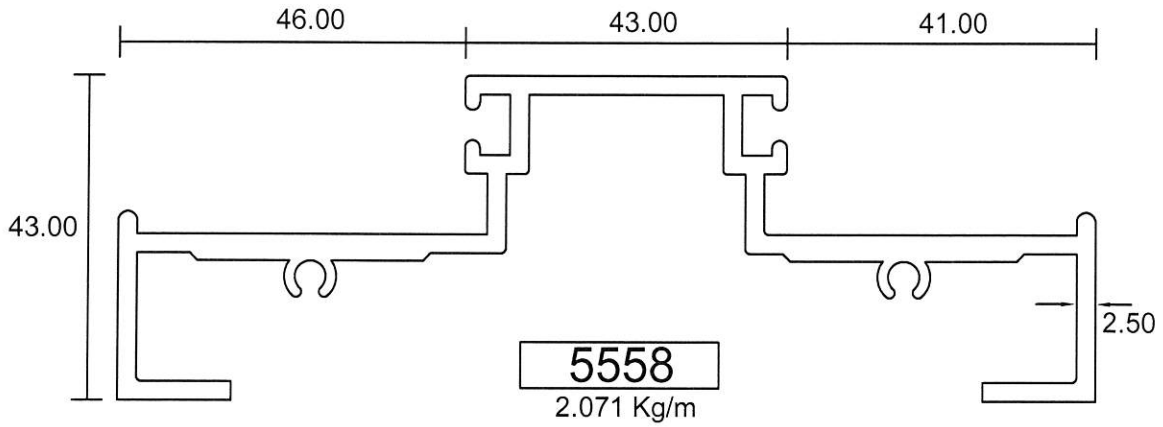

## P.W.D Sub Station Louvres

**5543**  
1.443 Kg/m

**5543A**  
1.316 Kg/m

**5543C**  
1.215 Kg/m

- Drawings are not drawn to scale

**SSL-01**

**Eurogreen Building Products Pte Ltd**

56 BENDEMEER ROAD  
SINGAPORE 339936  
TEL : 84002232  
Website : www.eurogreen.com.sg  
Email : sales@eurogreen.com.sg

**P.W.D Sub Station Louvres**

- Drawings are not drawn to scale

**SSL-02**

**Eurogreen Building Products Pte Ltd**

56 BENDEMEER ROAD  
SINGAPORE 339936  
TEL : 84002232  
Website : [www.eurogreen.com.sg](http://www.eurogreen.com.sg)  
Email : [sales@eurogreen.com.sg](mailto:sales@eurogreen.com.sg)

**P.W.D Sub Station Louvres**

- Drawings are not drawn to scale

**SSL-03**