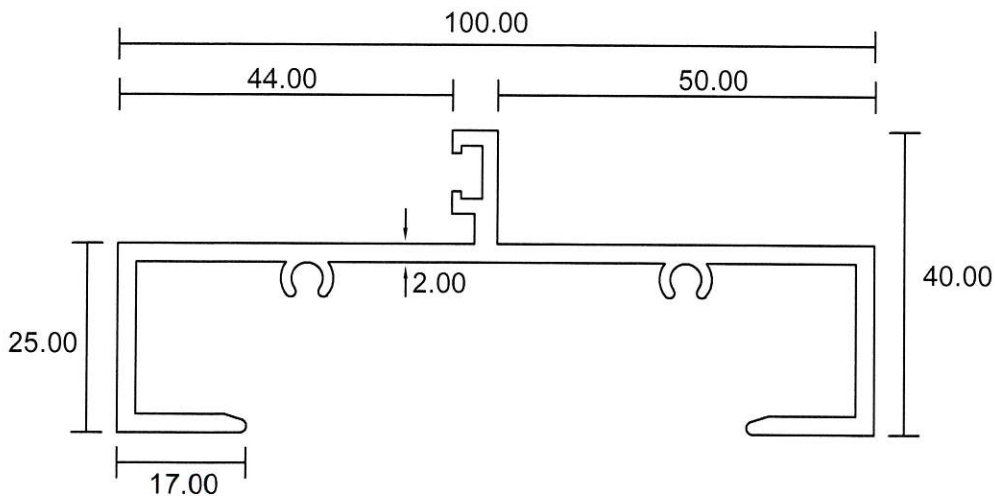

## P.W.D Sub Station Louvres

**5543**  
1.443 Kg/m

**5543A**  
1.316 Kg/m

**5543C**  
1.215 Kg/m

- Drawings are not drawn to scale

**SSL-01**

**Eurogreen Building Products Pte Ltd**

56 BENDEMEER ROAD  
SINGAPORE 339936  
TEL : 84002232  
Website : www.eurogreen.com.sg  
Email : sales@eurogreen.com.sg

**P.W.D Sub Station Louvres**

- Drawings are not drawn to scale

**SSL-03**

## P.W.D Sub Station Louvres

**1814**

1.329 Kg/m