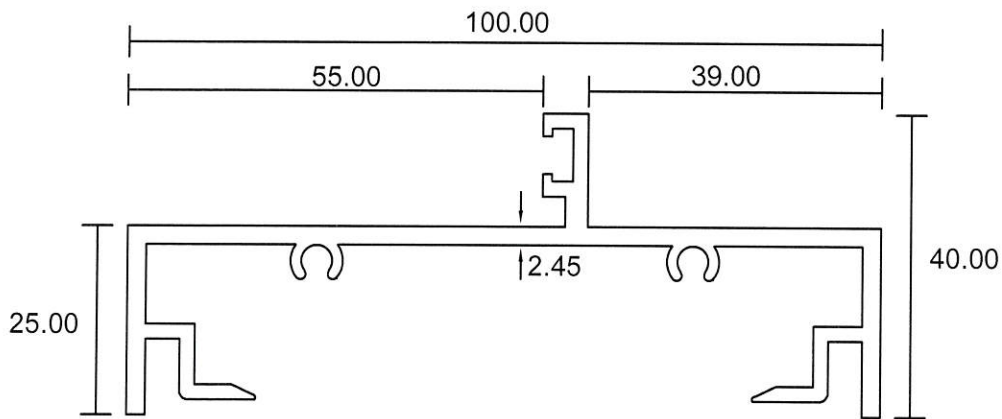

## P.W.D Sub Station Louvres

**5543**  
1.443 Kg/m

**5543A**  
1.316 Kg/m

**5543C**  
1.215 Kg/m

- Drawings are not drawn to scale

**SSL-01**

**Eurogreen Building Products Pte Ltd**

56 BENDEMEER ROAD  
SINGAPORE 339936  
TEL : 84002232  
Website : www.eurogreen.com.sg  
Email : sales@eurogreen.com.sg

## P.W.D Sub Station Louvres

**1814**

1.329 Kg/m