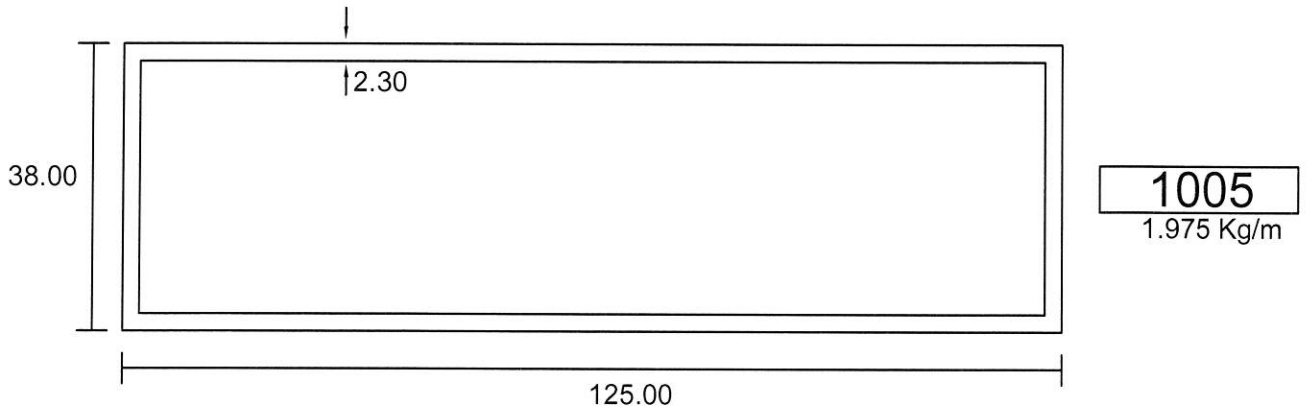

Eurogreen Building Products Pte Ltd

56 BENDEMEER ROAD
SINGAPORE 339936
TEL : 84002232
Website : www.eurogreen.com.sg
Email : sales@eurogreen.com.sg

P.W.D Sub Station Louvres

- Drawings are not drawn to scale

SSL-02