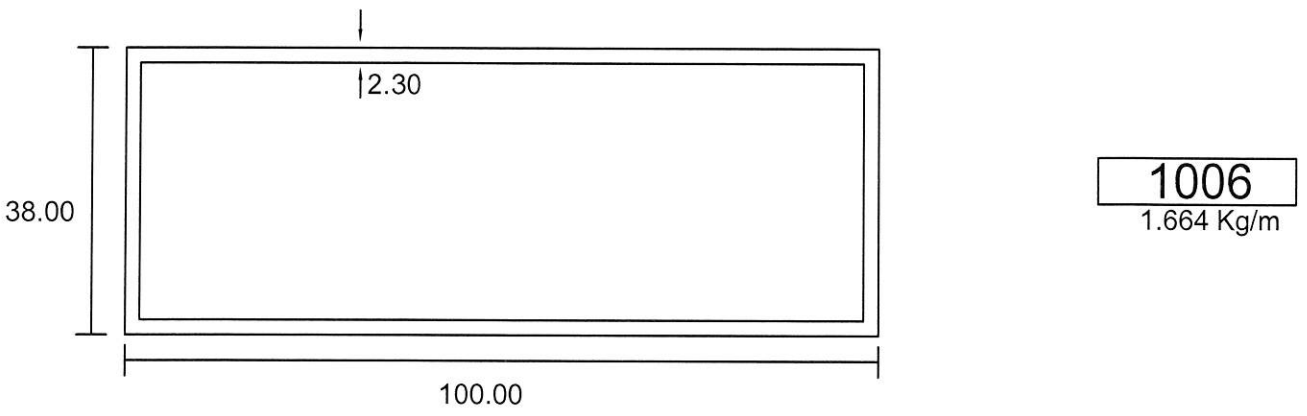

Eurogreen Building Products Pte Ltd

56 BENDEMEER ROAD
SINGAPORE 339936
TEL : 84002232
Website : www.eurogreen.com.sg
Email : sales@eurogreen.com.sg

P.W.D Sub Station Louvres

- Drawings are not drawn to scale

SSL-02