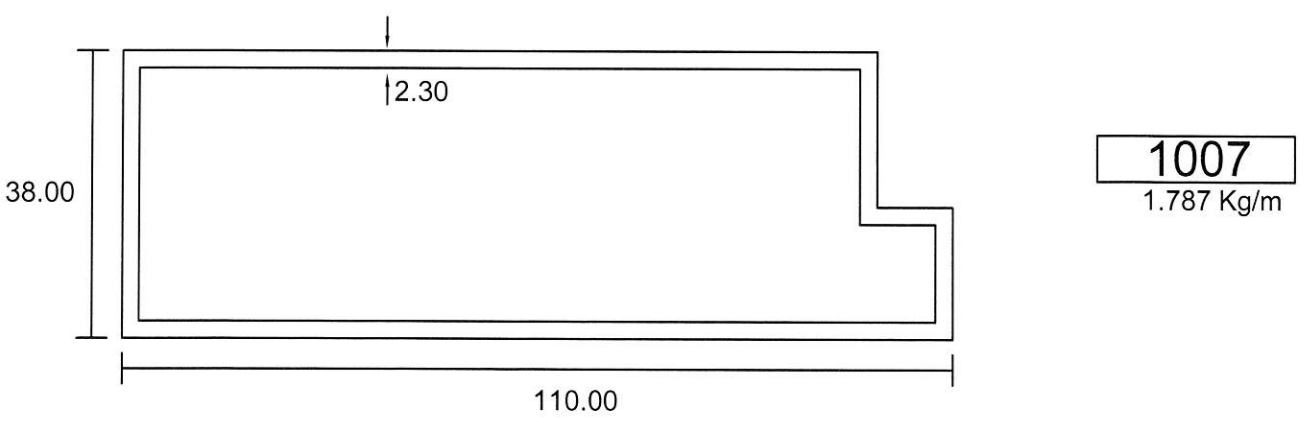

Eurogreen Building Products Pte Ltd

56 BENDEMEER ROAD
SINGAPORE 339936
TEL : 84002232
Website : www.eurogreen.com.sg
Email : sales@eurogreen.com.sg

P.W.D Sub Station Louvres

- Drawings are not drawn to scale

SSL-02