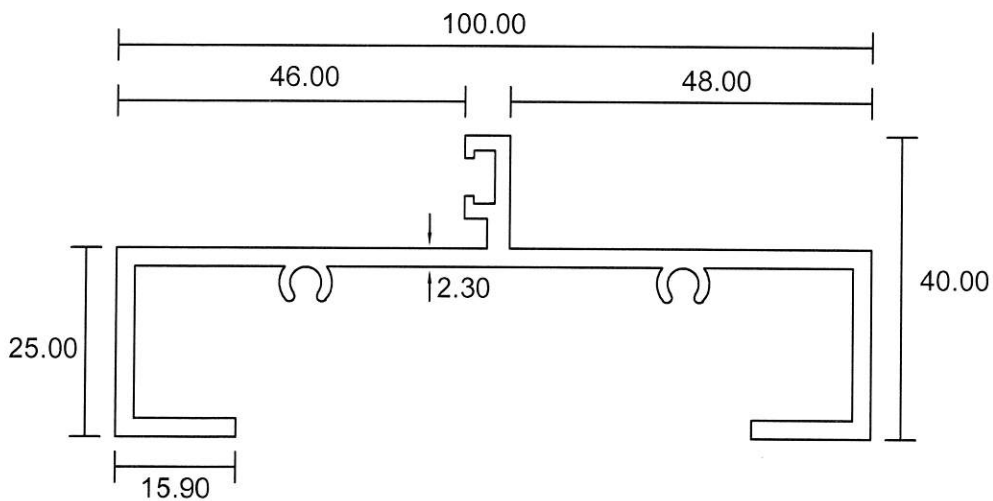

## P.W.D Sub Station Louvres

**5543**  
1.443 Kg/m

**5543A**  
1.316 Kg/m

**5543C**  
1.215 Kg/m

- Drawings are not drawn to scale

**SSL-01**

**Eurogreen Building Products Pte Ltd**

56 BENDEMEER ROAD  
SINGAPORE 339936  
TEL : 84002232  
Website : www.eurogreen.com.sg  
Email : sales@eurogreen.com.sg

**P.W.D Sub Station Louvres**

- Drawings are not drawn to scale

**SSL-03**

## P.W.D Sub Station Louvres

**1814**

1.329 Kg/m