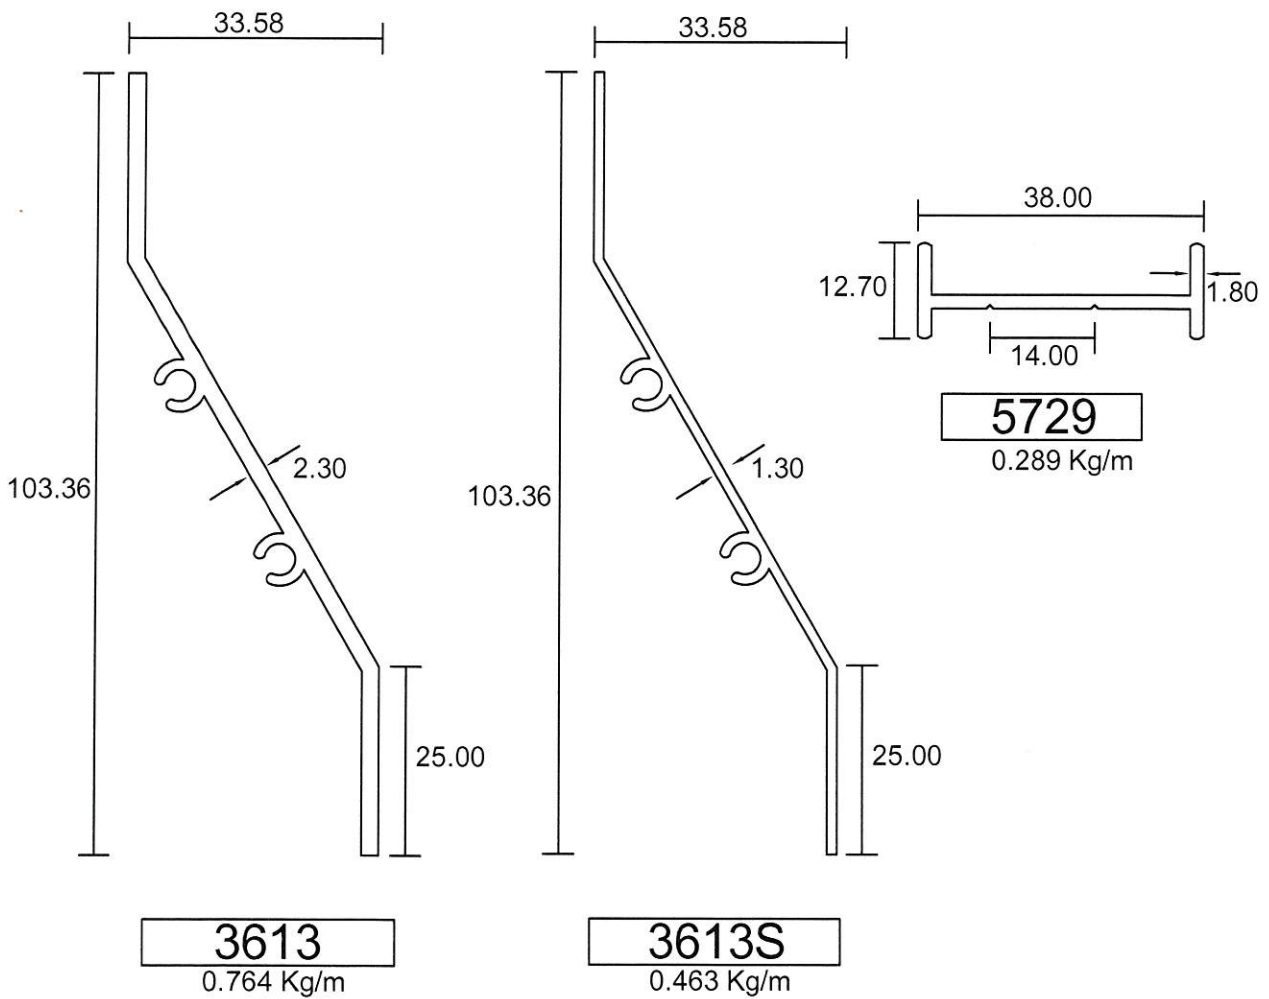

## P.W.D Sub Station Louvres

**5543**  
1.443 Kg/m

**5543A**  
1.316 Kg/m

**5543C**  
1.215 Kg/m

- Drawings are not drawn to scale

**SSL-01**

**Eurogreen Building Products Pte Ltd**

56 BENDEMEER ROAD  
SINGAPORE 339936  
TEL : 84002232  
Website : www.eurogreen.com.sg  
Email : sales@eurogreen.com.sg

**P.W.D Sub Station Louvres**

- Drawings are not drawn to scale

**SSL-03**

## P.W.D Sub Station Louvres

**1814**

1.329 Kg/m