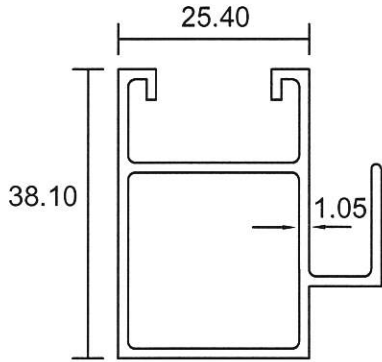

**Sliding Window**

**9054B**  
0.515 Kg/m

**9055B**  
0.478 Kg/m

**9003**  
0.238 Kg/m

**3334**  
0.993 Kg/m

0.450 Kg/m

**5883**

0.379 Kg/m

- Drawings are not drawn to scale

SW-02

**Sliding Window**

**9668L**  
0.842 Kg/m

**9354**  
0.132 Kg/m

**Assembly Drawing**

- Drawings are not drawn to scale

**SW-05**