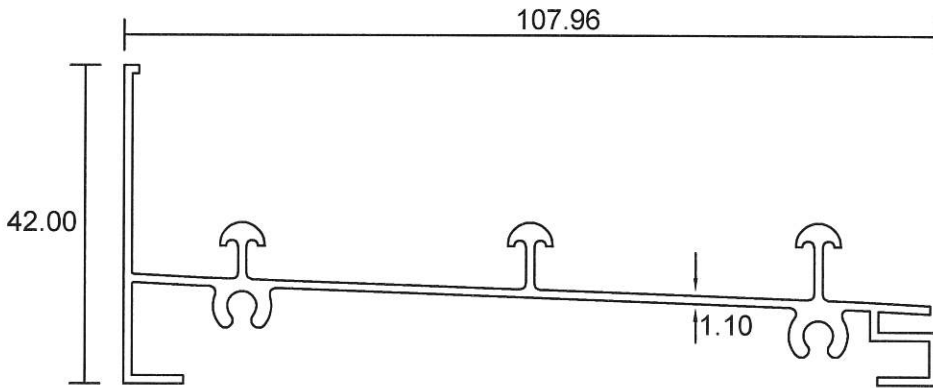

## Sliding Window

**9352**  
0.381 Kg/m

**9353**  
0.259 Kg/m

**9351**  
0.278 Kg/m

- Drawings are not drawn to scale

SW-04

**Eurogreen Building Products Pte Ltd**

56 BENDEMEER ROAD  
SINGAPORE 339936  
TEL : 84002232  
Website : [www.eurogreen.com.sg](http://www.eurogreen.com.sg)  
Email : [sales@eurogreen.com.sg](mailto:sales@eurogreen.com.sg)

**Sliding Window**

**9668L**  
0.842 Kg/m

**9354**  
0.132 Kg/m

**Assembly Drawing**

- Drawings are not drawn to scale

**SW-05**