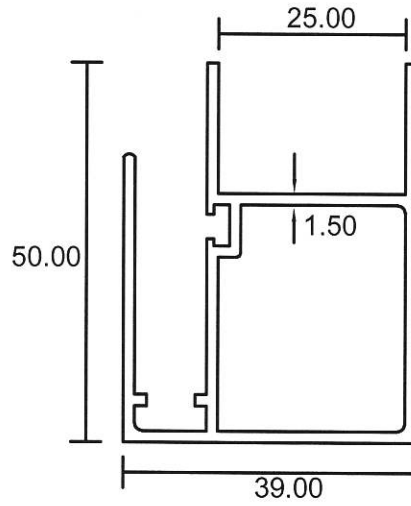

## Performance - Sliding Window

**8100**  
1.050 Kg/m

**8101**  
0.756 Kg/m

**8103**  
0.616 Kg/m

**8102**  
0.178 Kg/m

**8104**  
0.181 Kg/m

**8105**  
0.247 Kg/m

- Drawings are not drawn to scale

**Performance- Sliding Window**

**8106**  
0.624 Kg/m

**8107**  
0.837 Kg/m

**8108**  
0.665 Kg/m

- Drawings are not drawn to scale

**PSW 1-02**