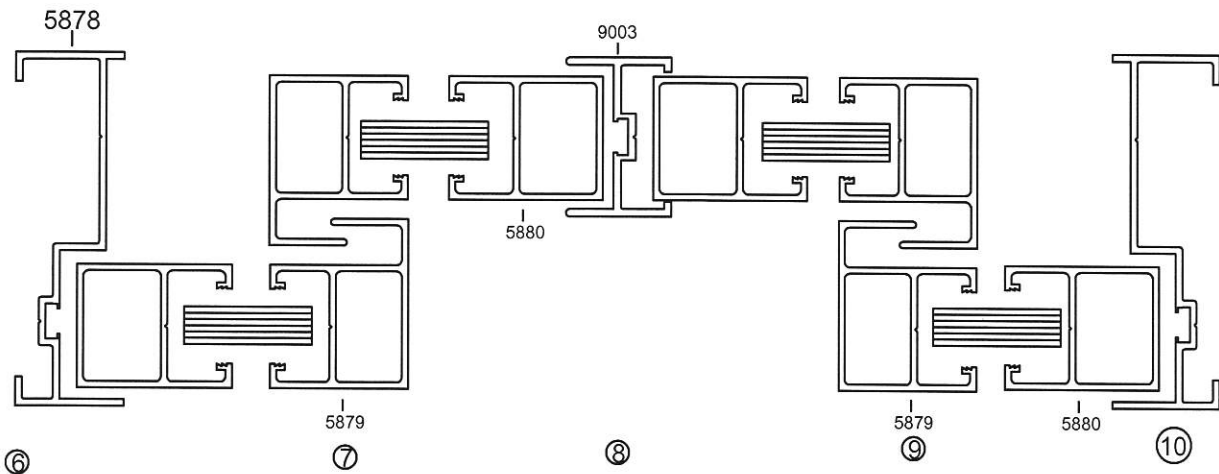

Sliding Window Assembly