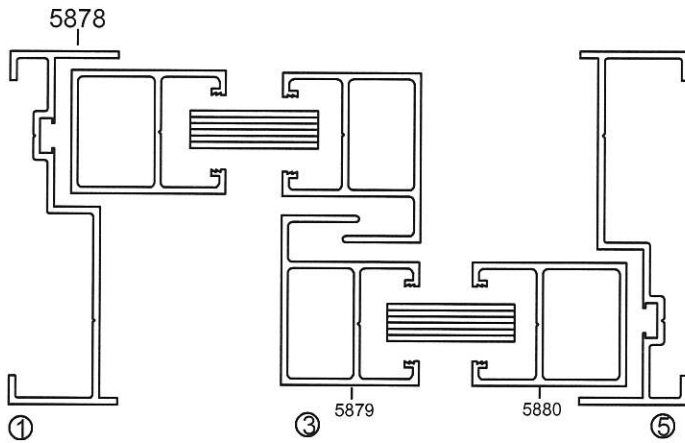

Sliding Window Assembly