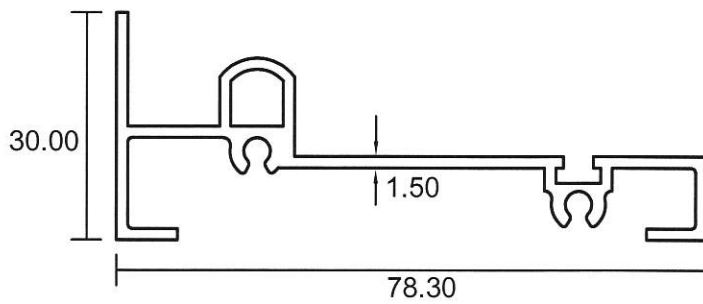

8101
0.756 Kg/m