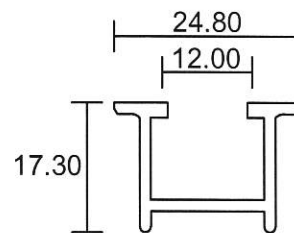

## Performance - Sliding Window

**8100**  
1.050 Kg/m

**8101**  
0.756 Kg/m

**8103**  
0.616 Kg/m

**8102**  
0.178 Kg/m

**8104**  
0.181 Kg/m

**8105**  
0.247 Kg/m

- Drawings are not drawn to scale