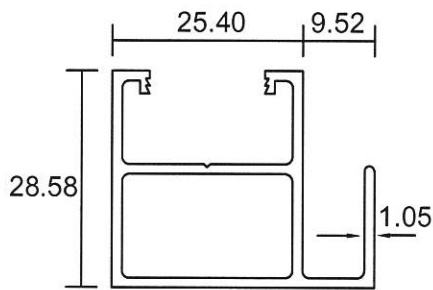

Eurogreen Building Products Pte Ltd

56 BENDEMEER ROAD
SINGAPORE 339936
TEL : 84002232
Website : www.eurogreen.com.sg
Email : sales@eurogreen.com.sg

Sliding Window

5879

0.410 Kg/m