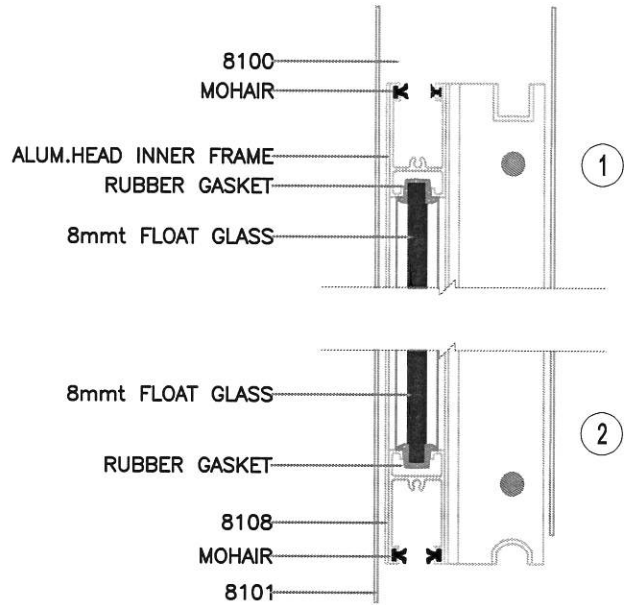

**Performance- Sliding Window**

**8106**  
0.624 Kg/m

**8107**  
0.837 Kg/m

**8108**  
0.665 Kg/m

- Drawings are not drawn to scale

**PSW 1-02**

## Performance - Sliding Window

- Drawings are not drawn to scale

PSW 1-03