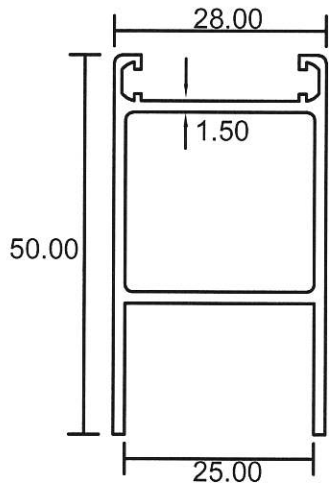

## Performance - Sliding Window

**8100**  
1.050 Kg/m

**8101**  
0.756 Kg/m

**8103**  
0.616 Kg/m

**8102**  
0.178 Kg/m

**8104**  
0.181 Kg/m

**8105**  
0.247 Kg/m

- Drawings are not drawn to scale

**Performance- Sliding Window**

**8106**  
0.624 Kg/m

**8107**  
0.837 Kg/m

**8108**  
0.665 Kg/m

- Drawings are not drawn to scale

**PSW 1-02**