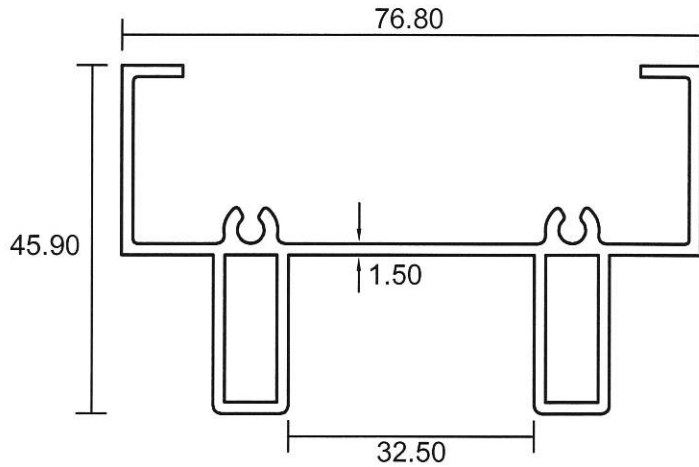

Eurogreen Building Products Pte Ltd

56 BENDEMEER ROAD
SINGAPORE 339936
TEL : 84002232
Website : www.eurogreen.com.sg
Email : sales@eurogreen.com.sg

Performance - Sliding Window

8100
1.050 Kg/m