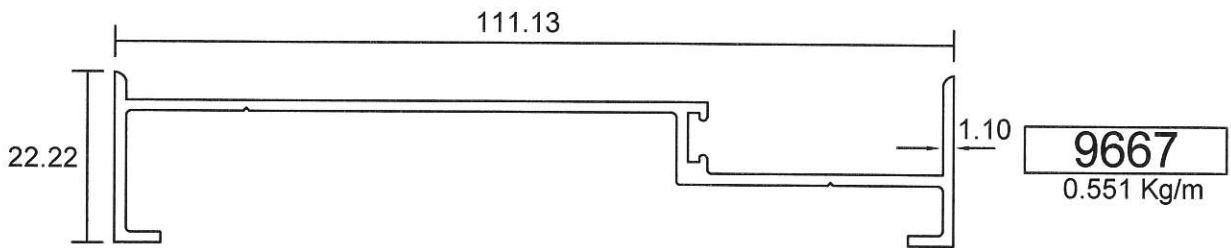

Eurogreen Building Products Pte Ltd

56 BENDEMEER ROAD
SINGAPORE 339936
TEL : 84002232
Website : www.eurogreen.com.sg
Email : sales@eurogreen.com.sg

Sliding Window

9352
0.381 Kg/m