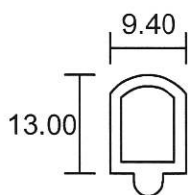

## Performance - Sliding Window

**8100**  
1.050 Kg/m

**8101**  
0.756 Kg/m

**8103**  
0.616 Kg/m

**8102**  
0.178 Kg/m

**8104**  
0.181 Kg/m

**8105**  
0.247 Kg/m

- Drawings are not drawn to scale