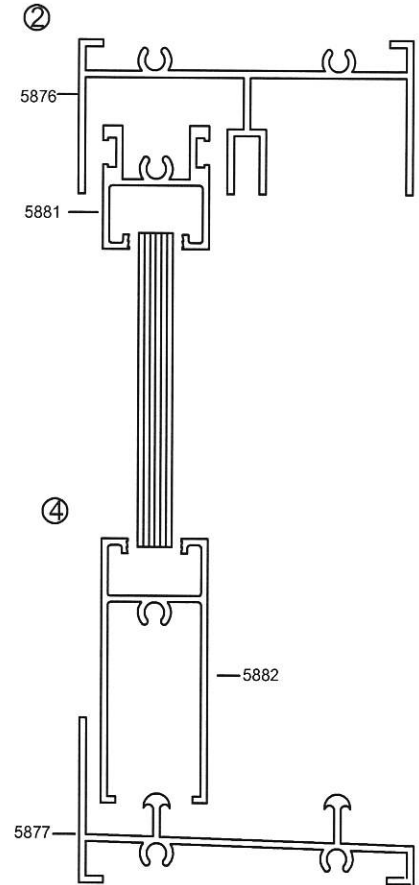

## Sliding Window

**9352**  
0.381 Kg/m

**9353**  
0.259 Kg/m

**9351**  
0.278 Kg/m

- Drawings are not drawn to scale

SW-04

**Eurogreen Building Products Pte Ltd**

56 BENDEMEER ROAD  
SINGAPORE 339936  
TEL : 84002232  
Website : [www.eurogreen.com.sg](http://www.eurogreen.com.sg)  
Email : [sales@eurogreen.com.sg](mailto:sales@eurogreen.com.sg)

**Sliding Window**

**9668L**  
0.842 Kg/m

**9354**  
0.132 Kg/m

**Assembly Drawing**

- Drawings are not drawn to scale

**SW-05**

## Sliding Window Assembly