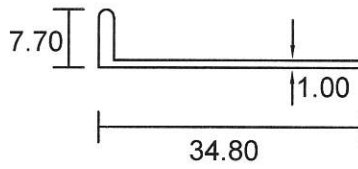

## Sliding Window

**9352**  
0.381 Kg/m

**9353**  
0.259 Kg/m

**9351**  
0.278 Kg/m

- Drawings are not drawn to scale

SW-04

**Eurogreen Building Products Pte Ltd**

56 BENDEMEER ROAD  
SINGAPORE 339936  
TEL : 84002232  
Website : [www.eurogreen.com.sg](http://www.eurogreen.com.sg)  
Email : [sales@eurogreen.com.sg](mailto:sales@eurogreen.com.sg)

**Sliding Window**

**9668L**  
0.842 Kg/m

**9354**  
0.132 Kg/m

**Assembly Drawing**

- Drawings are not drawn to scale

**SW-05**