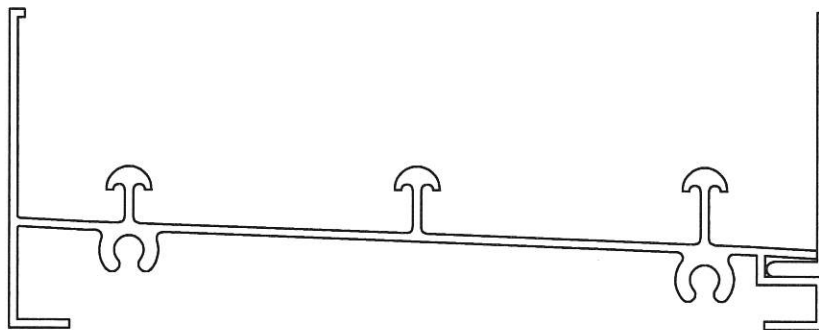

## Sliding Window

**9352**  
0.381 Kg/m

**9353**  
0.259 Kg/m

**9351**  
0.278 Kg/m

- Drawings are not drawn to scale

SW-04

**Eurogreen Building Products Pte Ltd**

56 BENDEMEER ROAD  
SINGAPORE 339936  
TEL : 84002232  
Website : [www.eurogreen.com.sg](http://www.eurogreen.com.sg)  
Email : [sales@eurogreen.com.sg](mailto:sales@eurogreen.com.sg)

**Sliding Window**

**9668L**  
0.842 Kg/m

**9354**  
0.132 Kg/m

**Assembly Drawing**

- Drawings are not drawn to scale

**SW-05**