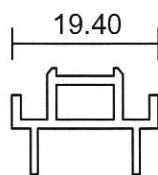

## Performance - Sliding Window

**8100**  
1.050 Kg/m

**8101**  
0.756 Kg/m

**8103**  
0.616 Kg/m

**8102**  
0.178 Kg/m

**8104**  
0.181 Kg/m

**8105**  
0.247 Kg/m

- Drawings are not drawn to scale