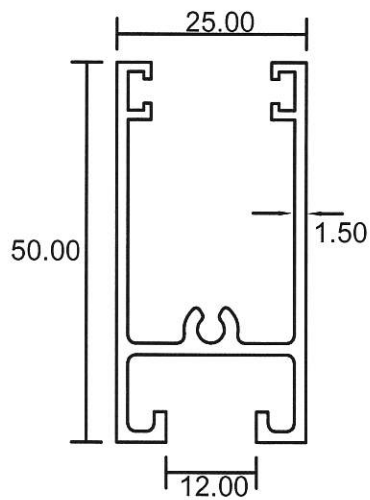

## Performance - Sliding Window

**8100**  
1.050 Kg/m

**8101**  
0.756 Kg/m

**8103**  
0.616 Kg/m

**8102**  
0.178 Kg/m

**8104**  
0.181 Kg/m

**8105**  
0.247 Kg/m

- Drawings are not drawn to scale

**Performance- Sliding Window**

**8106**  
0.624 Kg/m

**8107**  
0.837 Kg/m

**8108**  
0.665 Kg/m

- Drawings are not drawn to scale

**PSW 1-02**