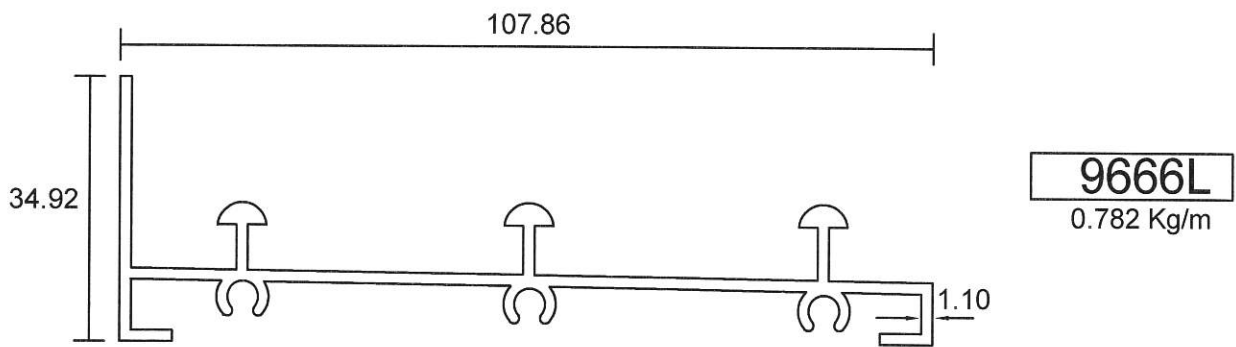

Eurogreen Building Products Pte Ltd

56 BENDEMEER ROAD
SINGAPORE 339936
TEL : 84002232
Website : www.eurogreen.com.sg
Email : sales@eurogreen.com.sg

Sliding Window

9352
0.381 Kg/m