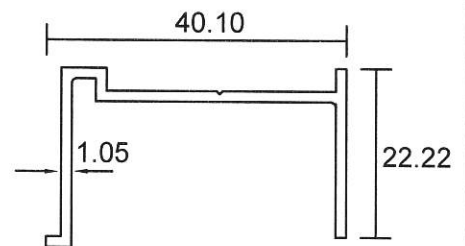

## Sliding Window

**9352**  
0.381 Kg/m

**9353**  
0.259 Kg/m

**9351**  
0.278 Kg/m

- Drawings are not drawn to scale

SW-04

**Eurogreen Building Products Pte Ltd**

56 BENDEMEER ROAD  
SINGAPORE 339936  
TEL : 84002232  
Website : [www.eurogreen.com.sg](http://www.eurogreen.com.sg)  
Email : [sales@eurogreen.com.sg](mailto:sales@eurogreen.com.sg)