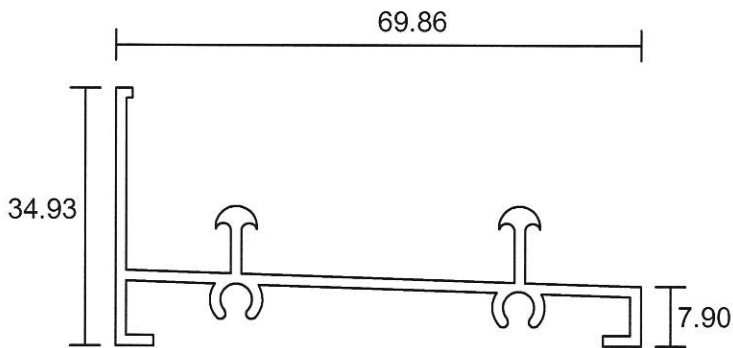

0.450 Kg/m

**5883**

0.379 Kg/m

- Drawings are not drawn to scale

SW-02

## Sliding Window

**5876**

0.590 Kg/m

**5877L**

0.522 Kg/m

**5878**

0.404 Kg/m

- Drawings are not drawn to scale