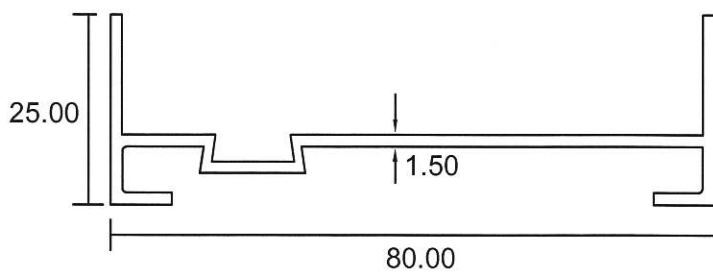

## Performance - Sliding Window

**8100**  
1.050 Kg/m

**8101**  
0.756 Kg/m

**8103**  
0.616 Kg/m

**8102**  
0.178 Kg/m

**8104**  
0.181 Kg/m

**8105**  
0.247 Kg/m

- Drawings are not drawn to scale