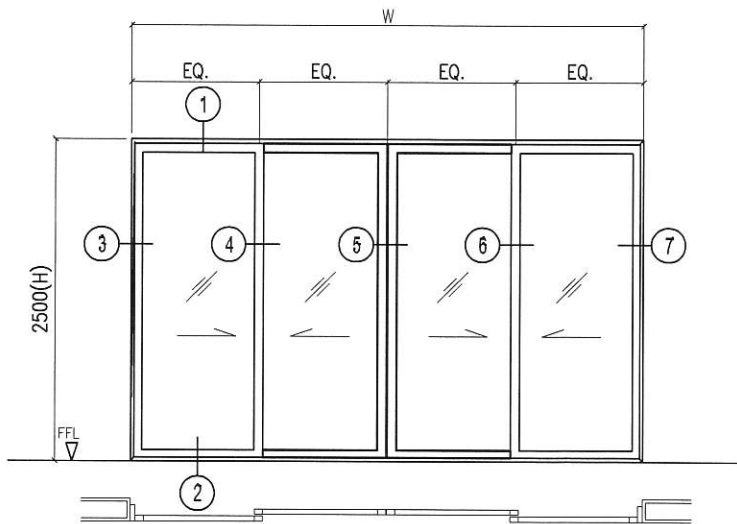

Performance - Sliding Door

ELEVATION