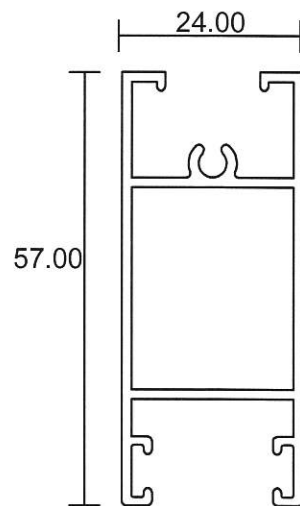

Inner
w/o hook

0.930 Kg/m

- Drawings are not drawn to scale

SD-08

Eurogreen Building Products Pte Ltd

56 BENDEMEER ROAD

SINGAPORE 339936

TEL : 84002232

Website : www.eurogreen.com.sg

Email : sales@eurogreen.com.sg

HDB Sliding Door

13mm gap

0731 Inner Top
0.582 Kg/m

0733 Inner
0.689 Kg/m

0734 Inner w hook
0.883 Kg/m

0732 Inner Bottom
0.988 Kg/m

0732S Inner Bottom
0.713 kg/m

0735 Inner w/o hook
0.741 Kg/m

- Drawings are not drawn to scale

SD-09

Eurogreen Building Products Pte Ltd

56 BENDEMEER ROAD
SINGAPORE 339936
TEL : 84002232
Website : www.eurogreen.com.sg
Email : sales@eurogreen.com.sg