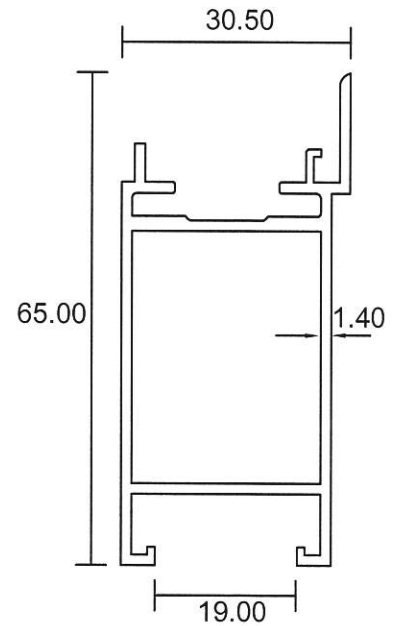

2211L

Inner
w/o hook

0.952 Kg/m

- Drawings are not drawn to scale

SD-10

Eurogreen Building Products Pte Ltd

56 BENDEMEER ROAD
SINGAPORE 339936
TEL : 84002232
Website : www.eurogreen.com.sg
Email : sales@eurogreen.com.sg

HDB Sliding Door

19mm gap

0731L Inner Top
0.555 Kg/m

0733L Inner
0.713 Kg/m

0735L Inner w/o hook
0.765 Kg/m

0732L Inner Bottom
0.963 Kg/m

0734L Inner w hook
0.858 Kg/m

- Drawings are not drawn to scale

SD-11

Sliding Door Assembly

- Drawings are not drawn to scale

Performance - Sliding Door

2 Tracks

8100
1.050 Kg/m

8101
0.756 Kg/m

8103
0.616 Kg/m