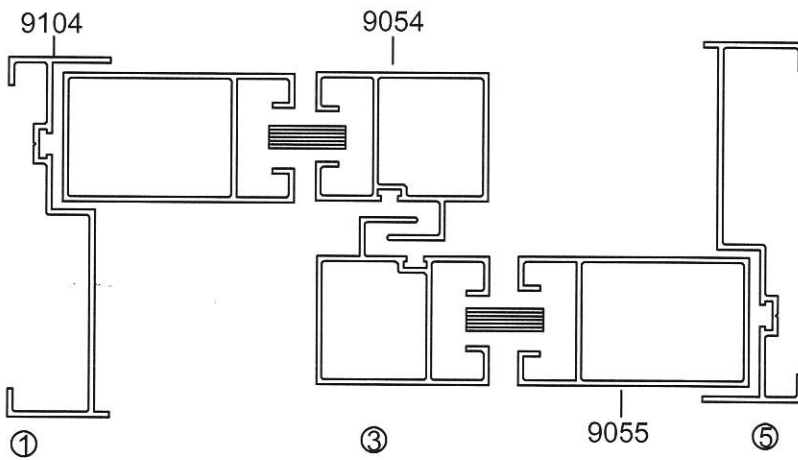

Sliding Door Assembly

- Drawings are not drawn to scale