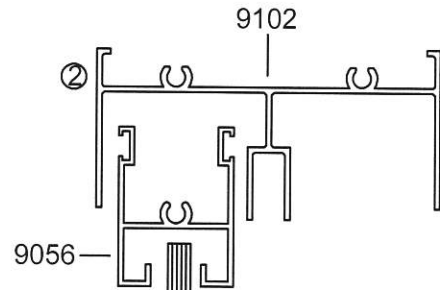

Sliding Door Assembly

- Drawings are not drawn to scale