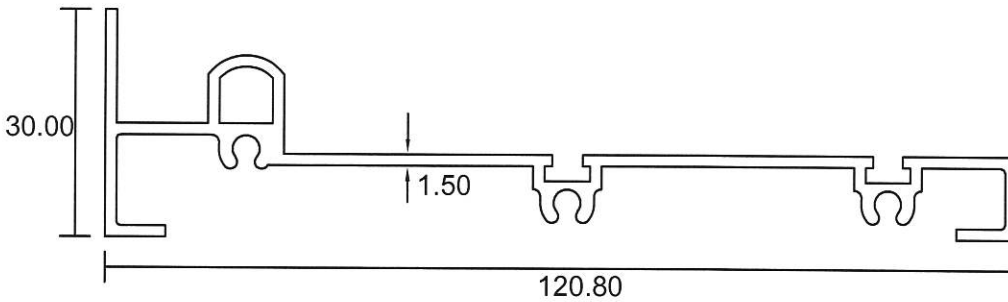

8201
0.999 Kg/m