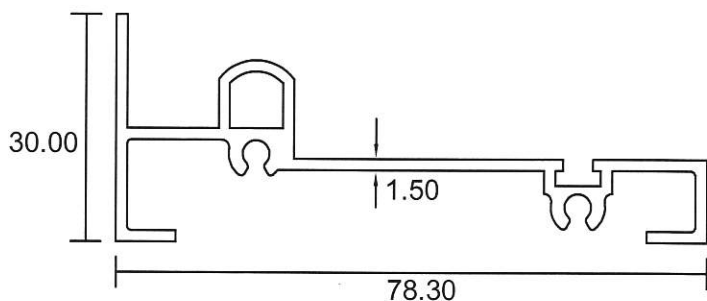

SD-11

Sliding Door Assembly

- Drawings are not drawn to scale

Performance - Sliding Door

2 Tracks

8100
1.050 Kg/m

8101
0.756 Kg/m

8103
0.616 Kg/m