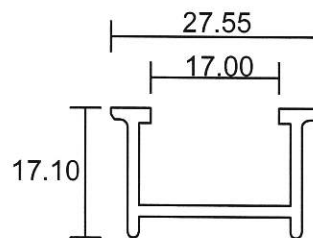

Performance - Sliding Door

7101 Inner
0.966 Kg/m

7102 Inner w hook
1.029 Kg/m

7105 Inner Top
0.979 Kg/m

7106 Glass Adaptor
0.256 Kg/m

- Drawings are not drawn to scale

Performance - Sliding Door

7103 Inner
w hook
1.507 Kg/m

7104 Inner
1.442 Kg/m

Performance - Sliding Door

ELEVATION

VERTICAL SECTION

HORIZONTAL SECTION

- Drawings are not drawn to scale

PSD 1-05

Performance - Sliding Door