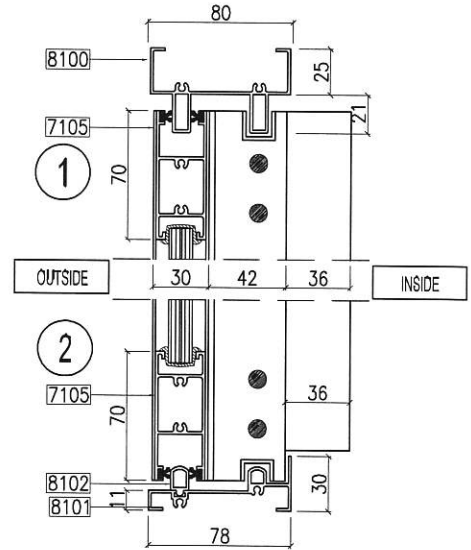

Performance - Sliding Door

7101 Inner
0.966 Kg/m

7102 Inner w hook
1.029 Kg/m

7105 Inner Top
0.979 Kg/m

7106 Glass Adaptor
0.256 Kg/m

- Drawings are not drawn to scale

Performance - Sliding Door

7103 Inner
w hook
1.507 Kg/m

7104 Inner
1.442 Kg/m

Performance - Sliding Door

ELEVATION

VERTICAL SECTION

HORIZONTAL SECTION

- Drawings are not drawn to scale

PSD 1-05

Performance - Sliding Door

ELEVATION

VERTICAL SECTION

HORIZONTAL SECTION

- Drawings are not drawn to scale

Performance - Sliding Door

PSD Lockset

PSD Rollers

PSD Mohair