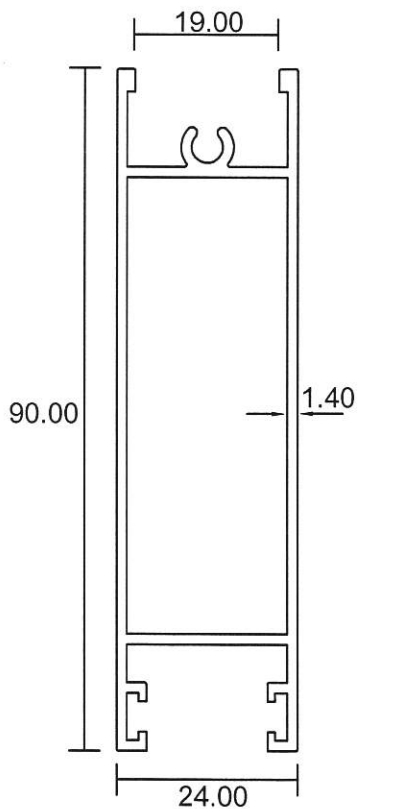

9058

0.641 Kg/m

3448

0.623 Kg/m

9055

0.532 Kg/m

- Drawings are not drawn to scale

SD-03

HDB Sliding Door

19mm gap

0731L Inner Top
0.555 Kg/m

0733L Inner
0.713 Kg/m

0735L Inner w/o hook
0.765 Kg/m

0732L Inner Bottom
0.963 Kg/m

0734L Inner w hook
0.858 Kg/m

- Drawings are not drawn to scale