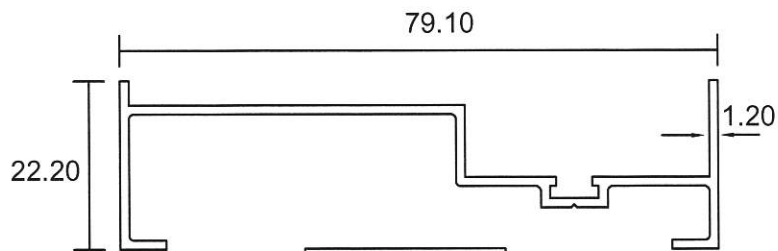

56 BENDEMEER ROAD
SINGAPORE 339936
TEL : 84002232
Website : www.eurogreen.com.sg
Email : sales@eurogreen.com.sg

Sliding Door

9102
0.756 Kg/m

9108
0.315 Kg/m

9103
0.604 Kg/m

5730
0.403 Kg/m

9104
0.481 Kg/m

- Drawings are not drawn to scale