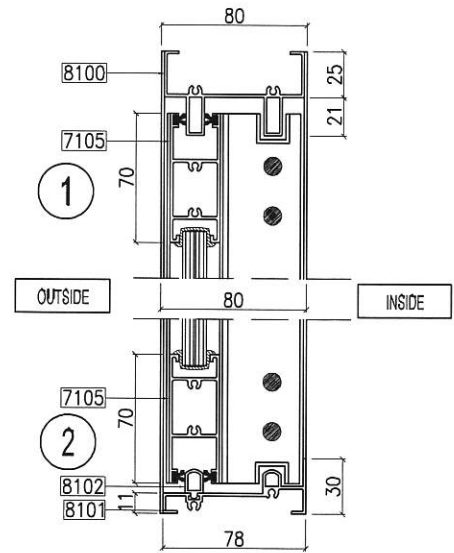

Performance - Sliding Door

7101 Inner
0.966 Kg/m

7102 Inner w hook
1.029 Kg/m

7105 Inner Top
0.979 Kg/m

7106 Glass Adaptor
0.256 Kg/m

- Drawings are not drawn to scale

Performance - Sliding Door

7103 Inner
w hook
1.507 Kg/m

7104 Inner
1.442 Kg/m

Performance - Sliding Door

ELEVATION

VERTICAL SECTION

HORIZONTAL SECTION

- Drawings are not drawn to scale

PSD 1-05

Performance - Sliding Door