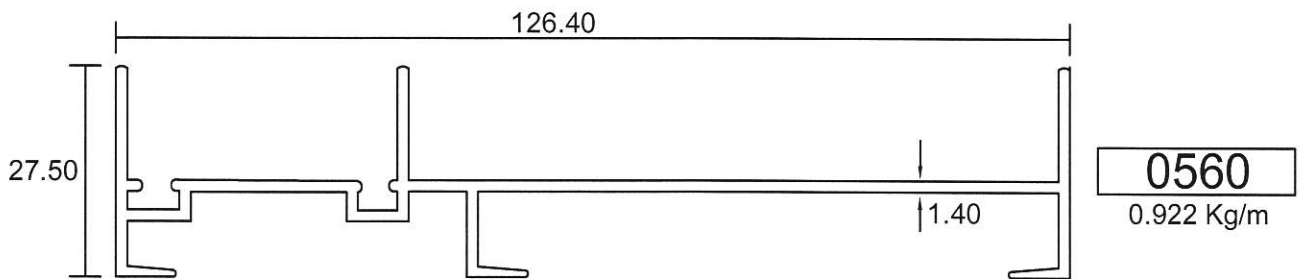

Eurogreen Building Products Pte Ltd

56 BENDEMEER ROAD
SINGAPORE 339936

TEL : 84002232

Website : www.eurogreen.com.sg

Email : sales@eurogreen.com.sg

HDB Sliding Door

3 Tracks

- Drawings are not drawn to scale

SD-07