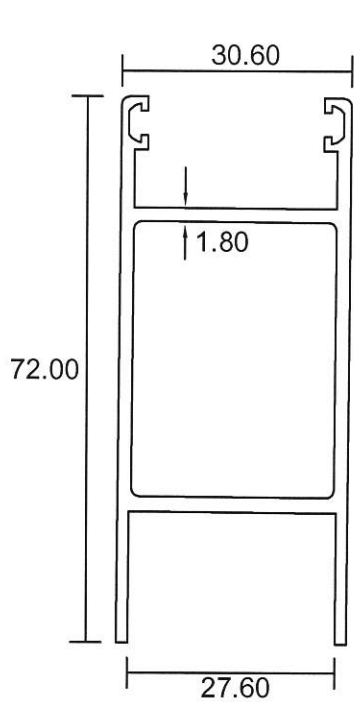

9058

0.641 Kg/m

3448

0.623 Kg/m

9055

0.532 Kg/m

- Drawings are not drawn to scale

SD-03

8102
0.178 Kg/m

7100 Side Adaptor
0.184 Kg/m

7107 Centre Adaptor
0.312 Kg/m

Performance - Sliding Door

3 Tracks

8200
1.465 Kg/m

8201
0.999 Kg/m

8203
0.800 Kg/m

Performance - Sliding Door

7101 Inner
0.966 Kg/m

7102 Inner w hook
1.029 Kg/m

7105 Inner Top
0.979 Kg/m

7106 Glass Adaptor
0.256 Kg/m

- Drawings are not drawn to scale

Performance - Sliding Door

7103 Inner
w hook
1.507 Kg/m