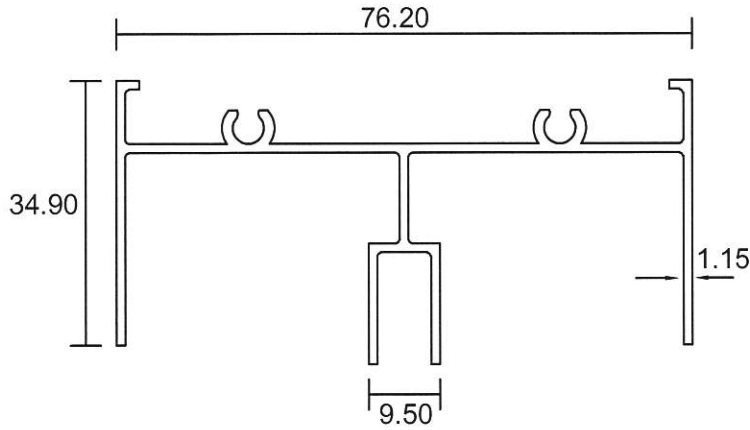

56 BENDEMEER ROAD
SINGAPORE 339936
TEL : 84002232
Website : www.eurogreen.com.sg
Email : sales@eurogreen.com.sg

Sliding Door

9102
0.756 Kg/m

9108
0.315 Kg/m

9103
0.604 Kg/m

5730
0.403 Kg/m

9104
0.481 Kg/m

- Drawings are not drawn to scale

9058

0.641 Kg/m

3448

0.623 Kg/m

9055

0.532 Kg/m

- Drawings are not drawn to scale

SD-03