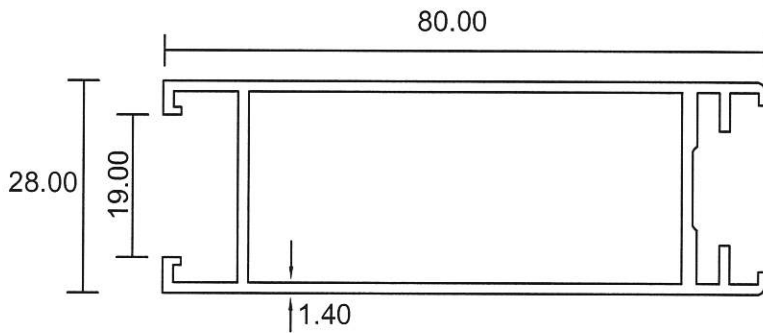

Eurogreen Building Products Pte Ltd

56 BENDEMEER ROAD
SINGAPORE 339936
TEL : 84002232
Website : www.eurogreen.com.sg
Email : sales@eurogreen.com.sg

HDB Sliding Door

19mm gap

2209L

Inner

0.902 Kg/m