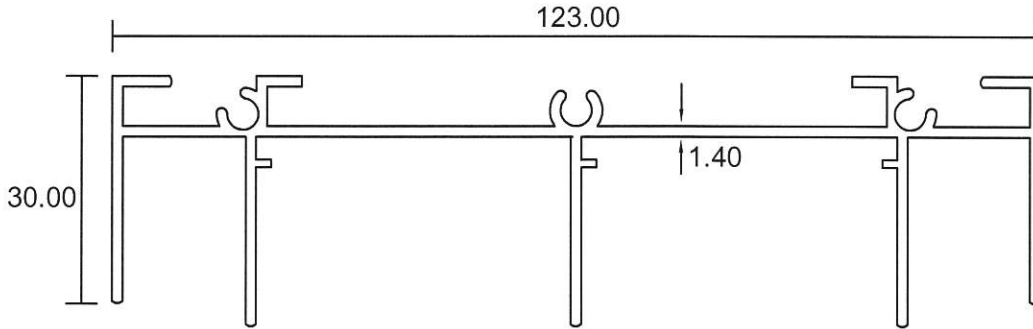

Eurogreen Building Products Pte Ltd

56 BENDEMEER ROAD
SINGAPORE 339936
TEL : 84002232
Website : www.eurogreen.com.sg
Email : sales@eurogreen.com.sg

HDB Sliding Door

3 Tracks

0631

1.239 Kg/m