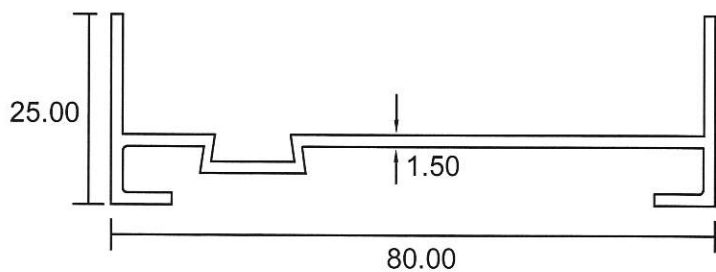

SD-11

Sliding Door Assembly

- Drawings are not drawn to scale

Performance - Sliding Door

2 Tracks

8100
1.050 Kg/m

8101
0.756 Kg/m

8103
0.616 Kg/m