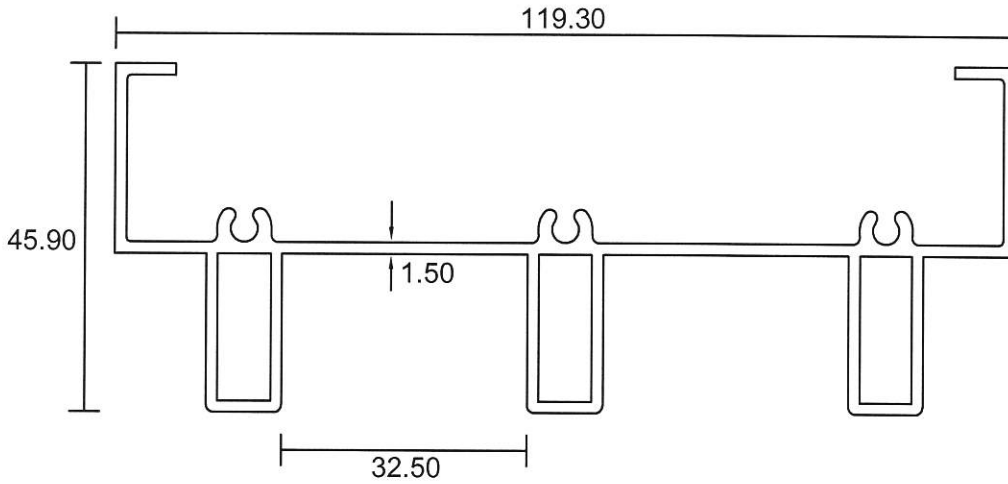

Performance - Sliding Door

3 Tracks

8200
1.465 Kg/m