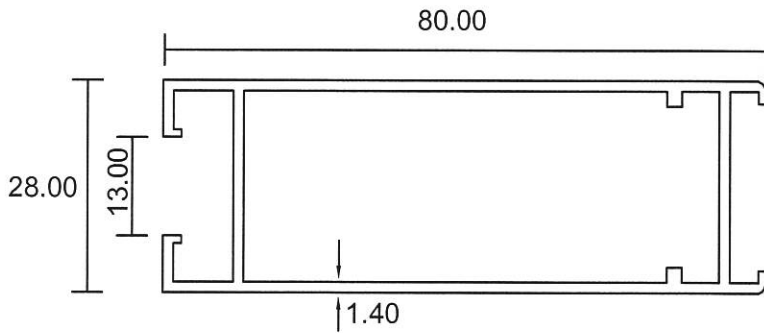

Eurogreen Building Products Pte Ltd

56 BENDEMEER ROAD
SINGAPORE 339936
TEL : 84002232
Website : www.eurogreen.com.sg
Email : sales@eurogreen.com.sg

HDB Sliding Door

13mm gap

2209

Inner

0.879 Kg/m