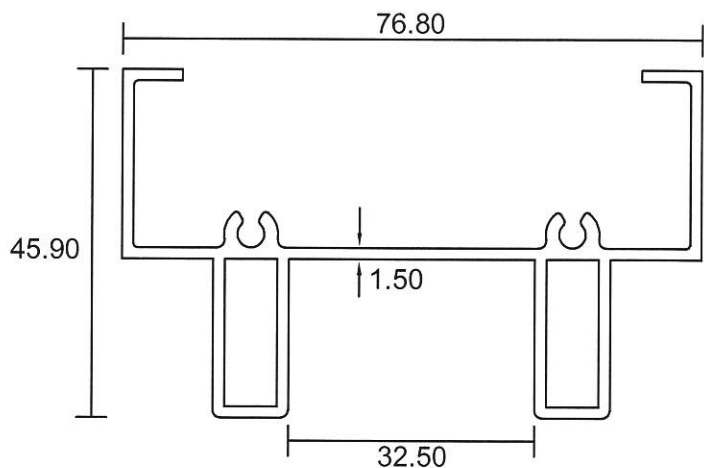

HDB Sliding Door

19mm gap

0731L Inner Top
0.555 Kg/m

0733L Inner
0.713 Kg/m

0735L Inner w/o hook
0.765 Kg/m

0732L Inner Bottom
0.963 Kg/m

0734L Inner w hook
0.858 Kg/m

- Drawings are not drawn to scale

SD-11

Sliding Door Assembly

- Drawings are not drawn to scale

Performance - Sliding Door

2 Tracks

8100
1.050 Kg/m

8101
0.756 Kg/m

8103
0.616 Kg/m

Performance - Sliding Door

7101 Inner
0.966 Kg/m

7102 Inner w hook
1.029 Kg/m

7105 Inner Top
0.979 Kg/m

7106 Glass Adaptor
0.256 Kg/m

- Drawings are not drawn to scale

Performance - Sliding Door

7103 Inner
w hook
1.507 Kg/m