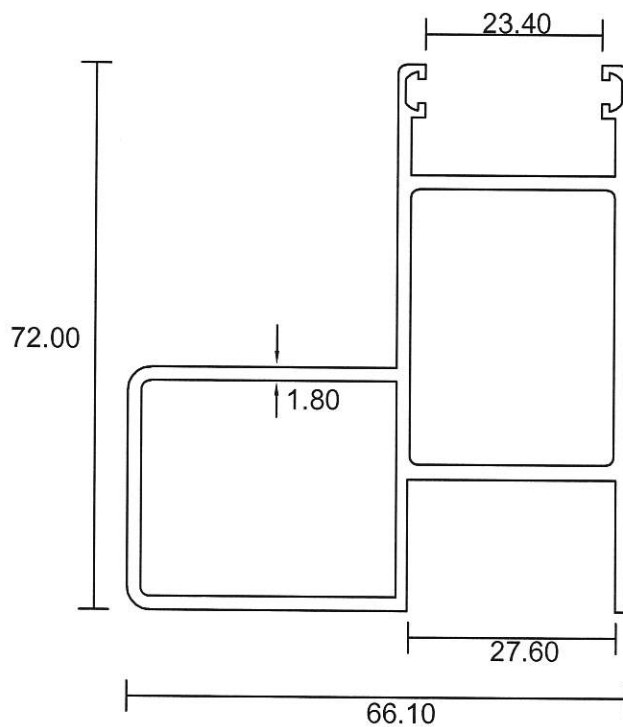

Performance - Sliding Door

7101 Inner
0.966 Kg/m

7102 Inner w hook
1.029 Kg/m

7105 Inner Top
0.979 Kg/m

7106 Glass Adaptor
0.256 Kg/m

- Drawings are not drawn to scale

Performance - Sliding Door

7103 Inner
w hook
1.507 Kg/m

7104 Inner
1.442 Kg/m

Performance - Sliding Door

ELEVATION

VERTICAL SECTION

HORIZONTAL SECTION

- Drawings are not drawn to scale

PSD 1-05

Performance - Sliding Door