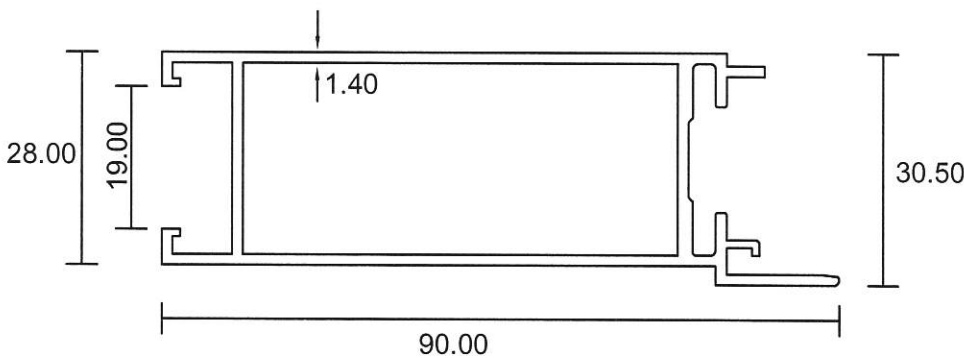

2211L

Inner
w/o hook

0.952 Kg/m

- Drawings are not drawn to scale

SD-10

Eurogreen Building Products Pte Ltd

56 BENDEMEER ROAD
SINGAPORE 339936
TEL : 84002232
Website : www.eurogreen.com.sg
Email : sales@eurogreen.com.sg