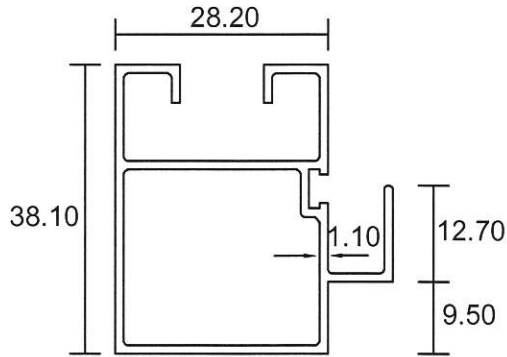

SD-02

Eurogreen Building Products Pte Ltd

56 BENDEMEER ROAD
SINGAPORE 339936
TEL : 84002232
Website : www.eurogreen.com.sg
Email : sales@eurogreen.com.sg

Sliding Door

9056

0.434 Kg/m

9054

0.524 Kg/m

9058

0.641 Kg/m

3448

0.623 Kg/m

9055

0.532 Kg/m

- Drawings are not drawn to scale

SD-03

0634

0.905 Kg/m

0635

0.870 Kg/m
Sliding Door

0635G

0.831 Kg/m
Sliding Windows

- Drawings are not drawn to scale

SD-04