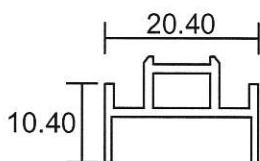

7100 Side Adaptor
0.184 Kg/m