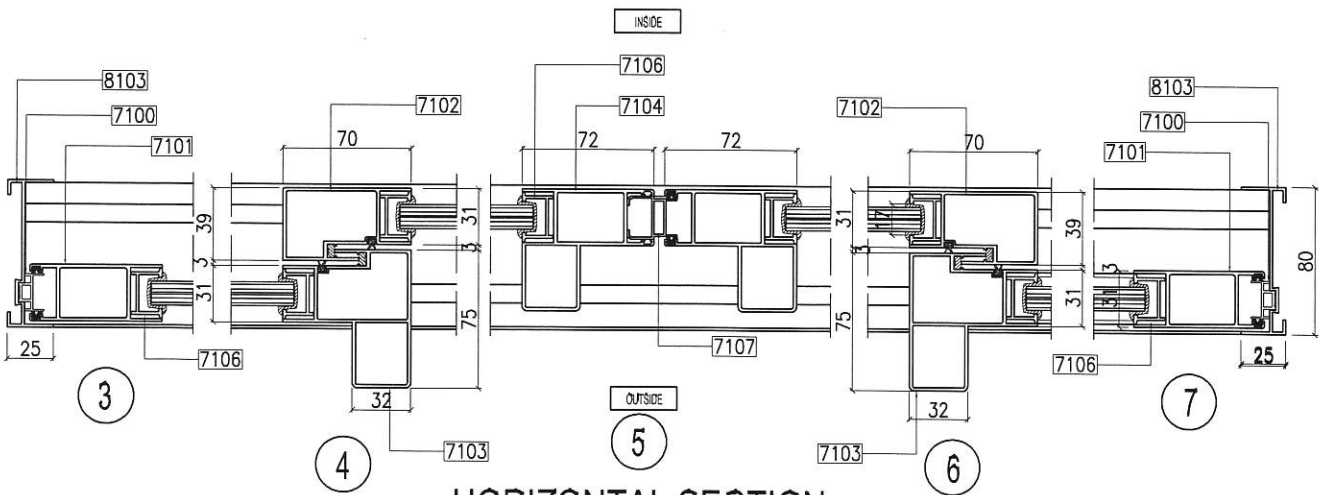

HORIZONTAL SECTION

- Drawings are not drawn to scale