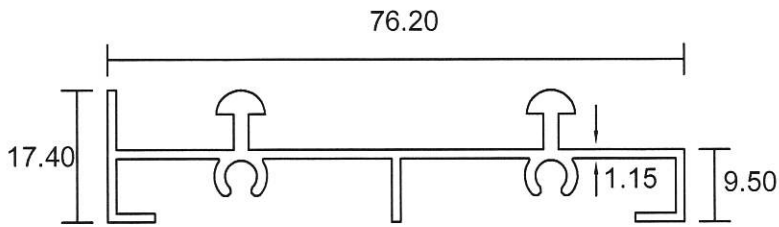

56 BENDEMEER ROAD
SINGAPORE 339936
TEL : 84002232
Website : www.eurogreen.com.sg
Email : sales@eurogreen.com.sg

Sliding Door

9102
0.756 Kg/m

9108
0.315 Kg/m

9103
0.604 Kg/m

5730
0.403 Kg/m

9104
0.481 Kg/m

- Drawings are not drawn to scale

SD-02

Eurogreen Building Products Pte Ltd

56 BENDEMEER ROAD
SINGAPORE 339936
TEL : 84002232
Website : www.eurogreen.com.sg
Email : sales@eurogreen.com.sg

Sliding Door

9056

0.434 Kg/m

9054

0.524 Kg/m

9058

0.641 Kg/m

3448

0.623 Kg/m

9055

0.532 Kg/m

- Drawings are not drawn to scale

SD-03