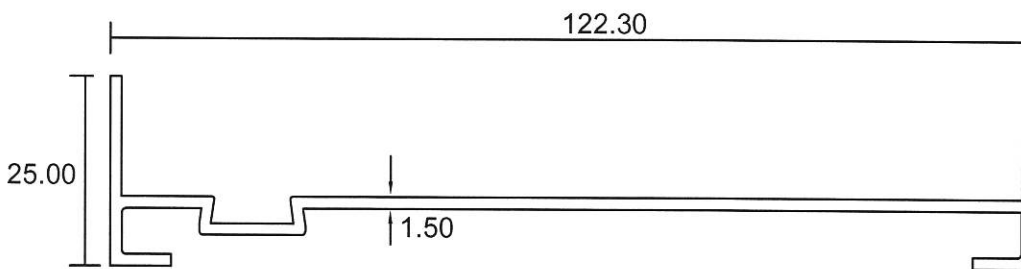

8203
0.800 Kg/m