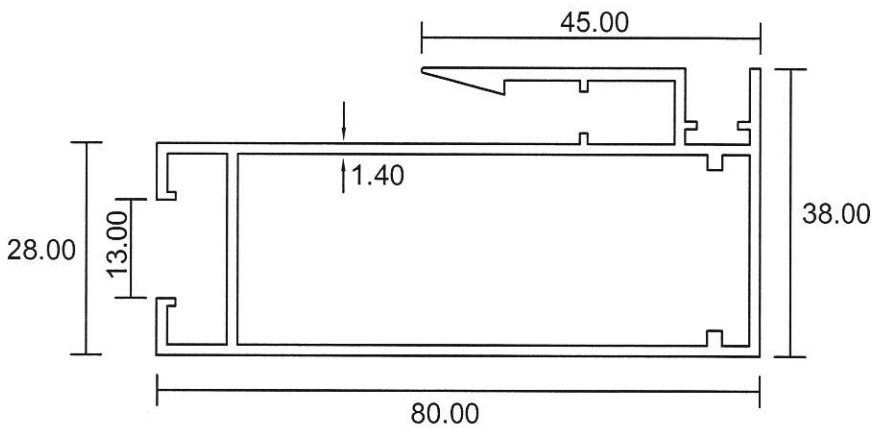

2210

Inner
w hook

1.134 Kg/m