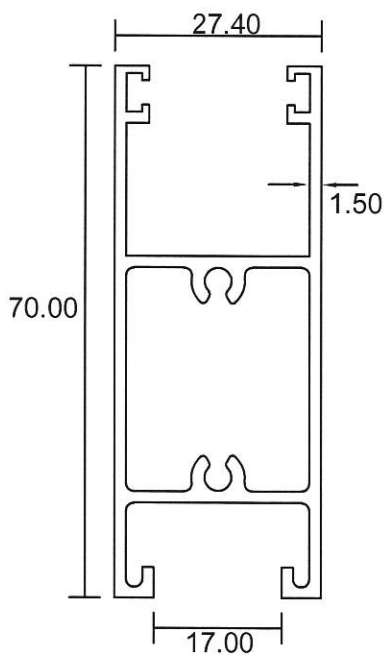

SD-11

Sliding Door Assembly

- Drawings are not drawn to scale

Performance - Sliding Door

2 Tracks

8100
1.050 Kg/m

8101
0.756 Kg/m

8103
0.616 Kg/m

8102
0.178 Kg/m

7100 Side Adaptor
0.184 Kg/m

7107 Centre Adaptor
0.312 Kg/m

Performance - Sliding Door

3 Tracks

8200
1.465 Kg/m

8201
0.999 Kg/m

8203
0.800 Kg/m

Performance - Sliding Door

7101 Inner
0.966 Kg/m

7102 Inner w hook
1.029 Kg/m

7105 Inner Top
0.979 Kg/m

7106 Glass Adaptor
0.256 Kg/m

- Drawings are not drawn to scale

Performance - Sliding Door

7103 Inner
w hook
1.507 Kg/m

7104 Inner
1.442 Kg/m

Performance - Sliding Door

ELEVATION

VERTICAL SECTION

HORIZONTAL SECTION

- Drawings are not drawn to scale

PSD 1-05

Performance - Sliding Door