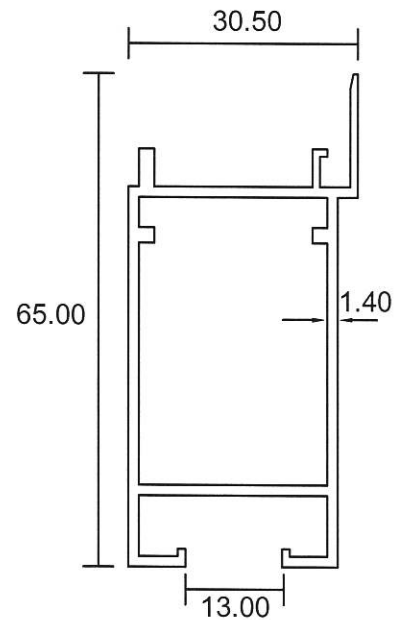

Inner
w/o hook

0.930 Kg/m

- Drawings are not drawn to scale

SD-08

Eurogreen Building Products Pte Ltd

56 BENDEMEER ROAD

SINGAPORE 339936

TEL : 84002232

0732S Inner Bottom
0.713 kg/m

0735 Inner w/o hook
0.741 Kg/m

- Drawings are not drawn to scale

SD-09

Eurogreen Building Products Pte Ltd

56 BENDEMEER ROAD
SINGAPORE 339936
TEL : 84002232
Website : www.eurogreen.com.sg
Email : sales@eurogreen.com.sg