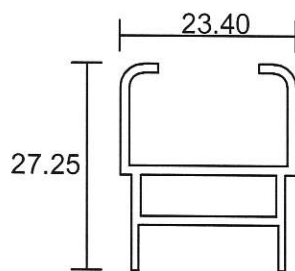

7107 Centre Adaptor
0.312 Kg/m