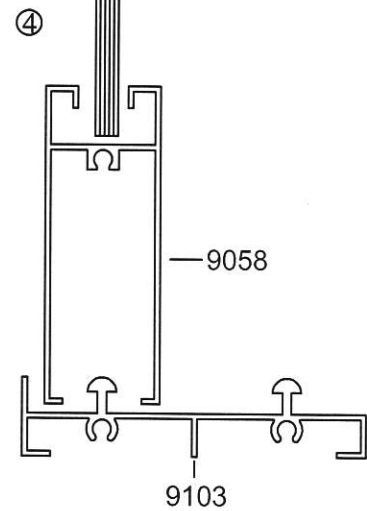

Sliding Door Assembly

- Drawings are not drawn to scale