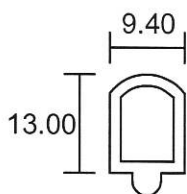

2211L

Inner
w/o hook

0.952 Kg/m

- Drawings are not drawn to scale

SD-10

Eurogreen Building Products Pte Ltd

56 BENDEMEER ROAD
SINGAPORE 339936
TEL : 84002232
Website : www.eurogreen.com.sg
Email : sales@eurogreen.com.sg

HDB Sliding Door

19mm gap

0731L Inner Top
0.555 Kg/m

0733L Inner
0.713 Kg/m

0735L Inner w/o hook
0.765 Kg/m

0732L Inner Bottom
0.963 Kg/m

0734L Inner w hook
0.858 Kg/m

- Drawings are not drawn to scale

SD-11

Sliding Door Assembly

- Drawings are not drawn to scale

Performance - Sliding Door

2 Tracks

8100
1.050 Kg/m

8101
0.756 Kg/m

8103
0.616 Kg/m

Performance - Sliding Door

7101 Inner
0.966 Kg/m

7102 Inner w hook
1.029 Kg/m

7105 Inner Top
0.979 Kg/m

7106 Glass Adaptor
0.256 Kg/m

- Drawings are not drawn to scale

Performance - Sliding Door

7103 Inner
w hook
1.507 Kg/m