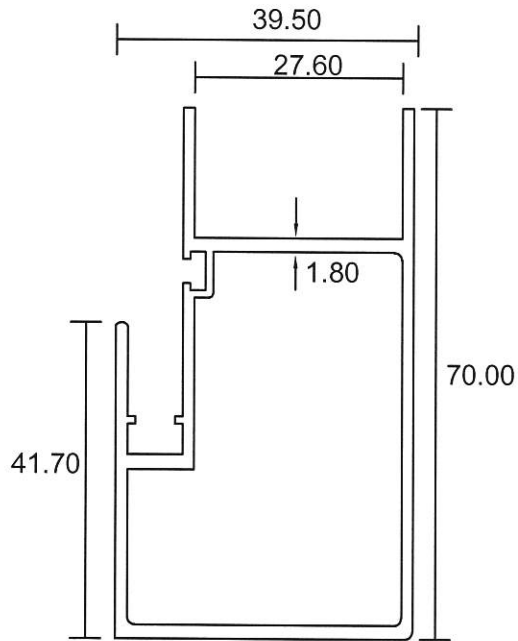

SD-11

Sliding Door Assembly

- Drawings are not drawn to scale

Performance - Sliding Door

2 Tracks

8100
1.050 Kg/m

8101
0.756 Kg/m

8103
0.616 Kg/m

8102
0.178 Kg/m

7100 Side Adaptor
0.184 Kg/m

7107 Centre Adaptor
0.312 Kg/m

Performance - Sliding Door

3 Tracks

8200
1.465 Kg/m

8201
0.999 Kg/m

8203
0.800 Kg/m

Performance - Sliding Door

7101 Inner
0.966 Kg/m

7102 Inner w hook
1.029 Kg/m

7105 Inner Top
0.979 Kg/m

7106 Glass Adaptor
0.256 Kg/m

- Drawings are not drawn to scale

Performance - Sliding Door

7103 Inner
w hook
1.507 Kg/m