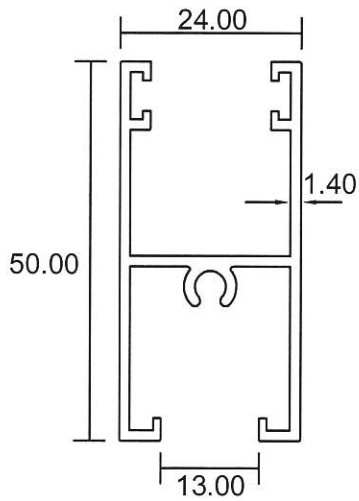

Eurogreen Building Products Pte Ltd

56 BENDEMEER ROAD

SINGAPORE 339936

TEL : 84002232

Website : www.eurogreen.com.sg

Email : sales@eurogreen.com.sg

HDB Sliding Door

13mm gap

0731 Inner Top
0.582 Kg/m