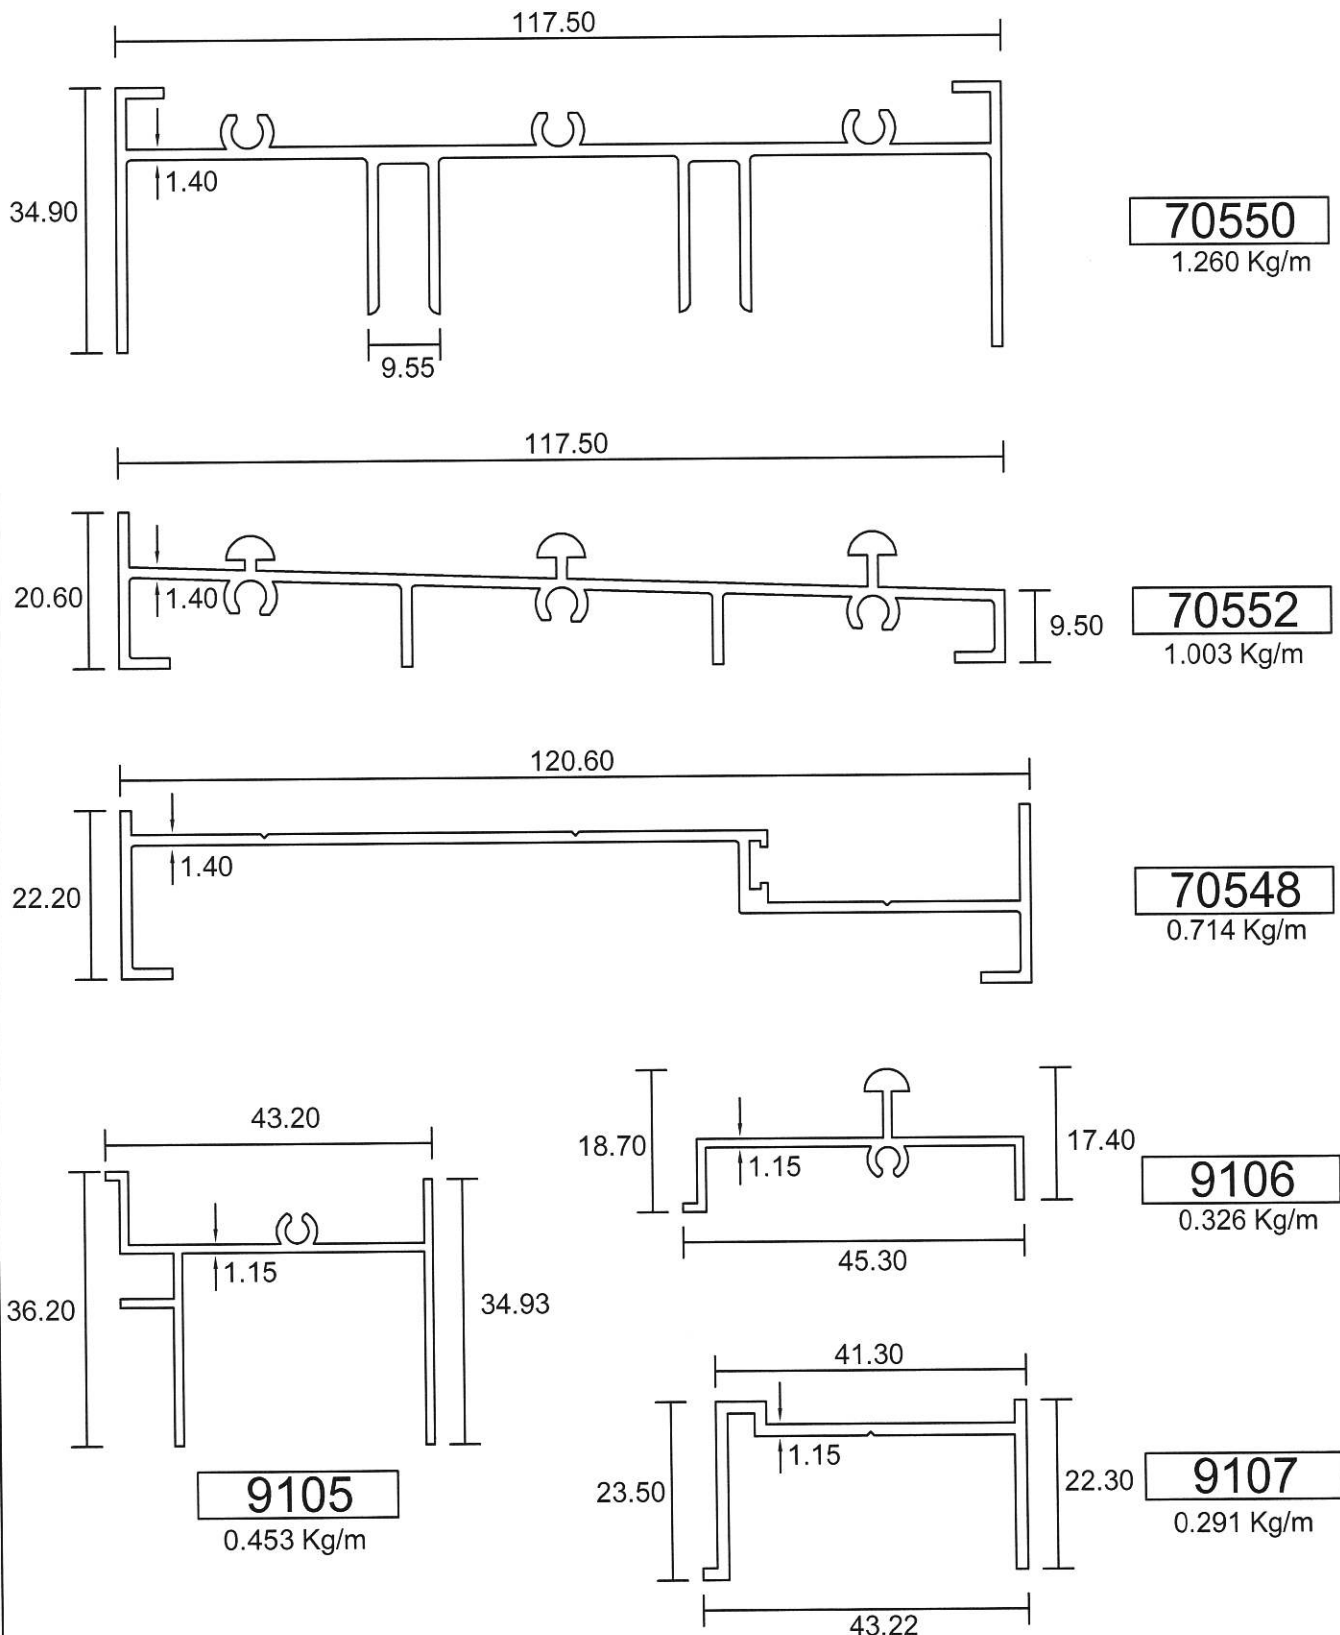

Eurogreen Building Products Pte Ltd

56 BENDEMEER ROAD
SINGAPORE 339936
TEL : 84002232
Website : www.eurogreen.com.sg
Email : sales@eurogreen.com.sg

Sliding Door

- Drawings are not drawn to scale

SD-01