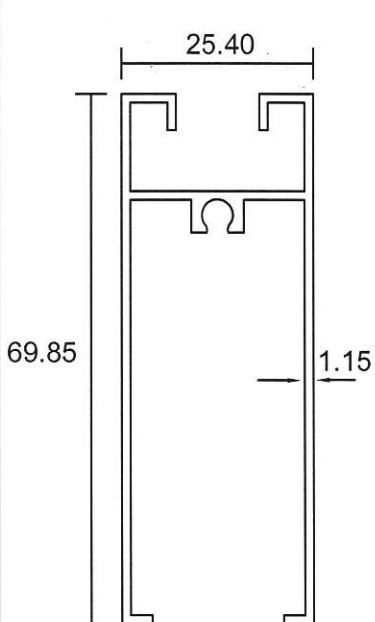

SD-02

Eurogreen Building Products Pte Ltd

56 BENDEMEER ROAD
SINGAPORE 339936
TEL : 84002232
Website : www.eurogreen.com.sg
Email : sales@eurogreen.com.sg

Sliding Door

9056

0.434 Kg/m

9054

0.524 Kg/m

9058

0.641 Kg/m

3448

0.623 Kg/m

9055

0.532 Kg/m

- Drawings are not drawn to scale

SD-03