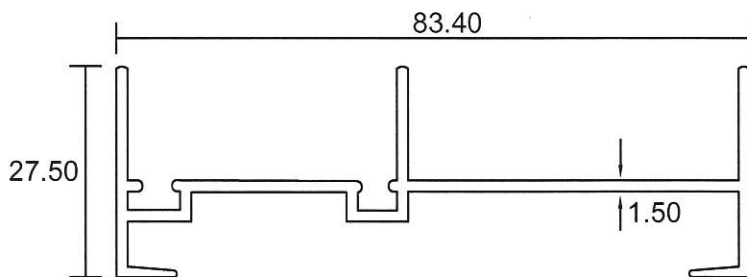

0636

0.620 Kg/m

0555M

0.733 Kg/m

- Drawings are not drawn to scale

SD-05

Eurogreen Building Products Pte Ltd

56 BENDEMEER ROAD
SINGAPORE 339936
TEL : 84002232
Website : www.eurogreen.com.sg
Email : sales@eurogreen.com.sg