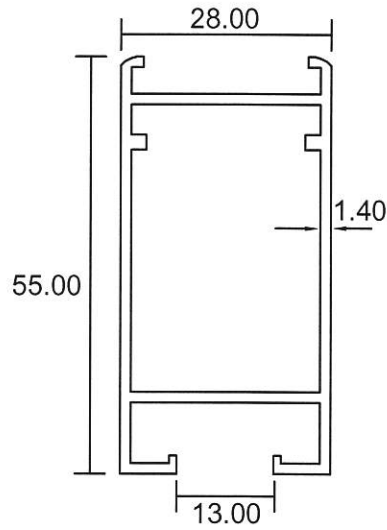

0733 Inner
0.689 Kg/m