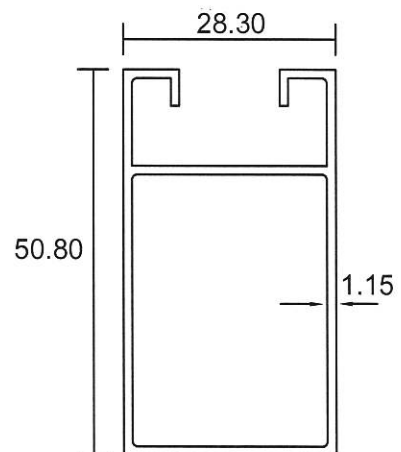

56 BENDEMEER ROAD
SINGAPORE 339936
TEL : 84002232
Website : www.eurogreen.com.sg
Email : sales@eurogreen.com.sg

Sliding Door

9102
0.756 Kg/m

9108
0.315 Kg/m

9103
0.604 Kg/m

5730
0.403 Kg/m

9104
0.481 Kg/m

- Drawings are not drawn to scale

SD-02

Eurogreen Building Products Pte Ltd

56 BENDEMEER ROAD
SINGAPORE 339936
TEL : 84002232
Website : www.eurogreen.com.sg
Email : sales@eurogreen.com.sg

Sliding Door

9056

0.434 Kg/m

9054

0.524 Kg/m

9058

0.641 Kg/m

3448

0.623 Kg/m

9055

0.532 Kg/m

- Drawings are not drawn to scale

SD-03

0634

0.905 Kg/m

0635

0.870 Kg/m
Sliding Door

0635G

0.831 Kg/m
Sliding Windows

- Drawings are not drawn to scale

SD-04