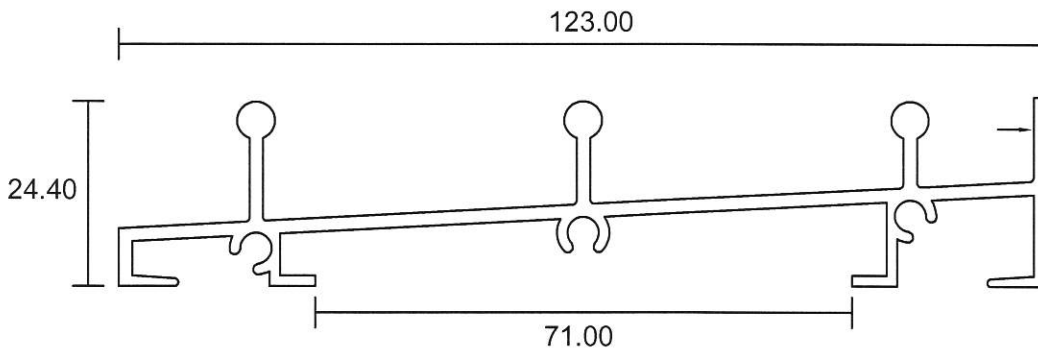

0632

1.318 Kg/m
Sliding Door