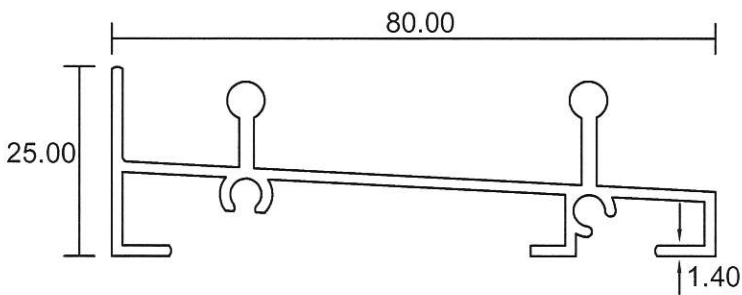

9058

0.641 Kg/m

3448

0.623 Kg/m

9055

0.532 Kg/m

- Drawings are not drawn to scale

SD-03

Eurogreen Building Products Pte Ltd

56 BENDEMEER ROAD

SINGAPORE 339936

TEL : 84002232

Website : www.eurogreen.com.sg

Email : sales@eurogreen.com.sg

HDB Sliding Door

2 Tracks

0634

0.905 Kg/m

0635

0.870 Kg/m
Sliding Door

0635G

0.831 Kg/m
Sliding Windows

- Drawings are not drawn to scale

SD-04