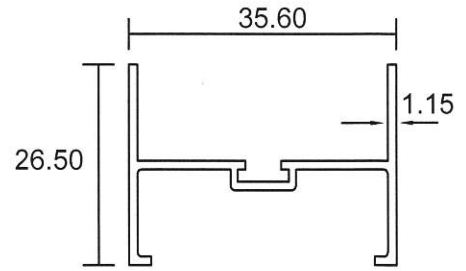

56 BENDEMEER ROAD
SINGAPORE 339936
TEL : 84002232
Website : www.eurogreen.com.sg
Email : sales@eurogreen.com.sg

Sliding Door

9102
0.756 Kg/m

9108
0.315 Kg/m

9103
0.604 Kg/m

5730
0.403 Kg/m

9104
0.481 Kg/m

- Drawings are not drawn to scale

9058

0.641 Kg/m

3448

0.623 Kg/m

9055

0.532 Kg/m

- Drawings are not drawn to scale

SD-03