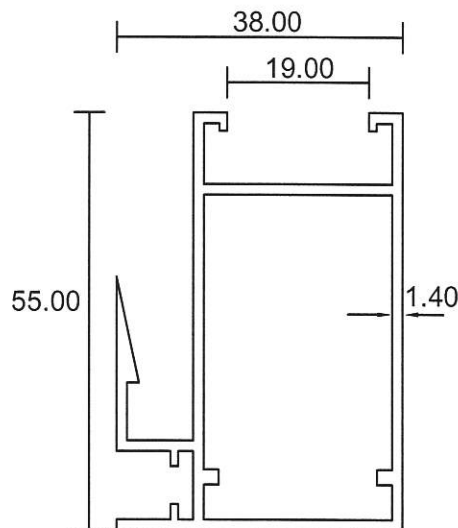

HDB Sliding Door

19mm gap

0731L Inner Top
0.555 Kg/m

0733L Inner
0.713 Kg/m

0735L Inner w/o hook
0.765 Kg/m

0732L Inner Bottom
0.963 Kg/m

0734L Inner w hook
0.858 Kg/m

- Drawings are not drawn to scale