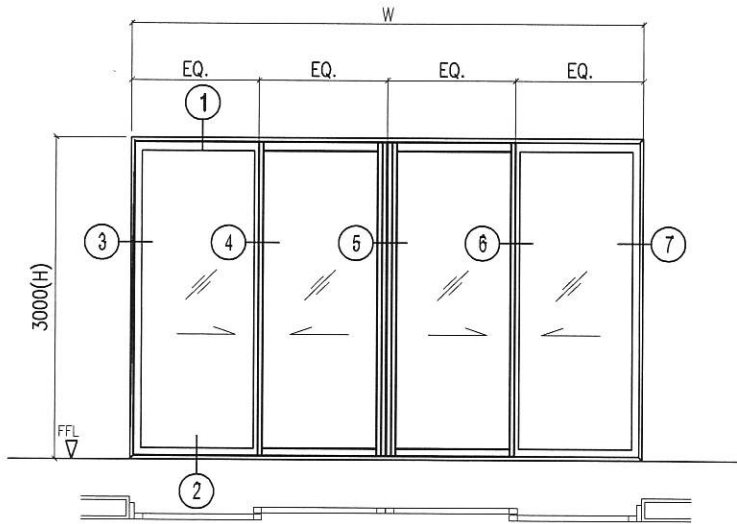

7104 Inner
1.442 Kg/m

Performance - Sliding Door

ELEVATION

VERTICAL SECTION

HORIZONTAL SECTION

- Drawings are not drawn to scale

PSD 1-05

Performance - Sliding Door

ELEVATION

VERTICAL SECTION

HORIZONTAL SECTION

- Drawings are not drawn to scale

Performance - Sliding Door

PSD Lockset

PSD Rollers

PSD Mohair