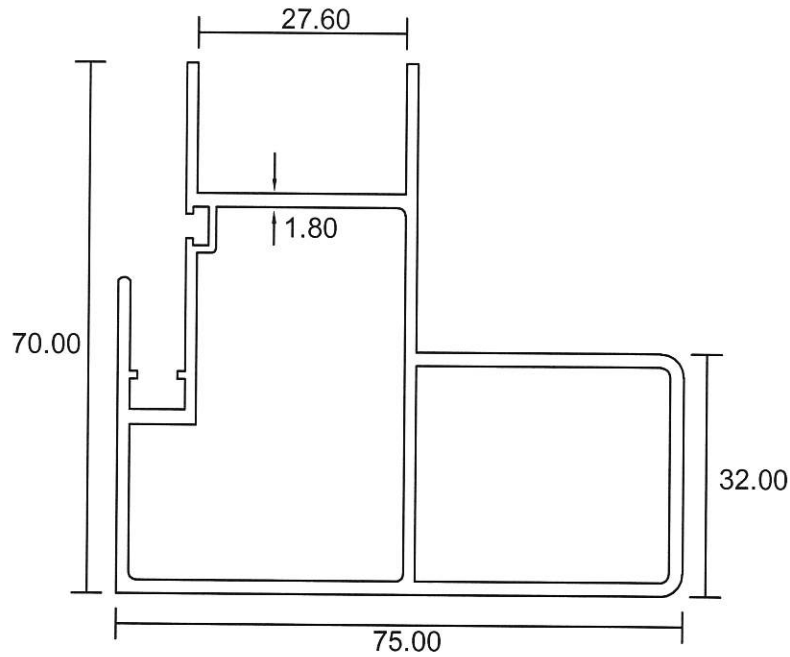

Performance - Sliding Door

7101 Inner
0.966 Kg/m

7102 Inner w hook
1.029 Kg/m

7105 Inner Top
0.979 Kg/m

7106 Glass Adaptor
0.256 Kg/m

- Drawings are not drawn to scale

Performance - Sliding Door

7103 Inner
w hook
1.507 Kg/m