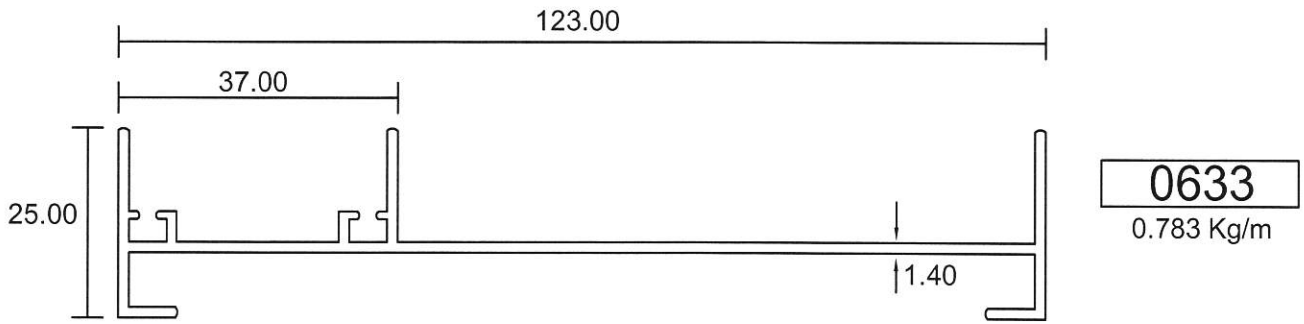

Eurogreen Building Products Pte Ltd

56 BENDEMEER ROAD
SINGAPORE 339936

TEL : 84002232

Website : www.eurogreen.com.sg

Email : sales@eurogreen.com.sg

HDB Sliding Door

3 Tracks

- Drawings are not drawn to scale

SD-07