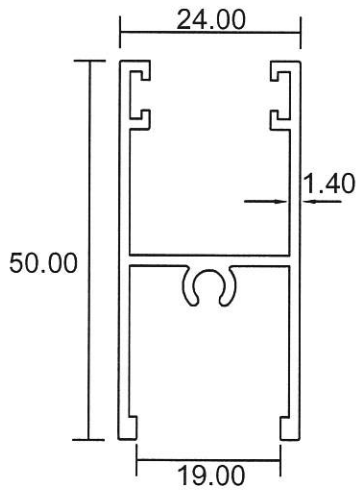

0732S Inner Bottom
0.713 kg/m

0735 Inner w/o hook
0.741 Kg/m

- Drawings are not drawn to scale

SD-09

Eurogreen Building Products Pte Ltd

56 BENDEMEER ROAD
SINGAPORE 339936
TEL : 84002232
Website : www.eurogreen.com.sg
Email : sales@eurogreen.com.sg

2211L

Inner
w/o hook

0.952 Kg/m

- Drawings are not drawn to scale

SD-10

Eurogreen Building Products Pte Ltd

56 BENDEMEER ROAD
SINGAPORE 339936
TEL : 84002232
Website : www.eurogreen.com.sg
Email : sales@eurogreen.com.sg

HDB Sliding Door

19mm gap

0731L Inner Top
0.555 Kg/m

0733L Inner
0.713 Kg/m

0735L Inner w/o hook
0.765 Kg/m

0732L Inner Bottom
0.963 Kg/m

0734L Inner w hook
0.858 Kg/m

- Drawings are not drawn to scale