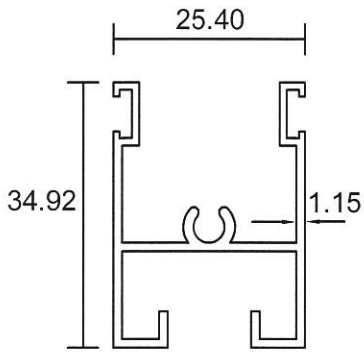

Eurogreen Building Products Pte Ltd

56 BENDEMEER ROAD
SINGAPORE 339936
TEL : 84002232
Website : www.eurogreen.com.sg
Email : sales@eurogreen.com.sg

Sliding Door

9056

0.434 Kg/m