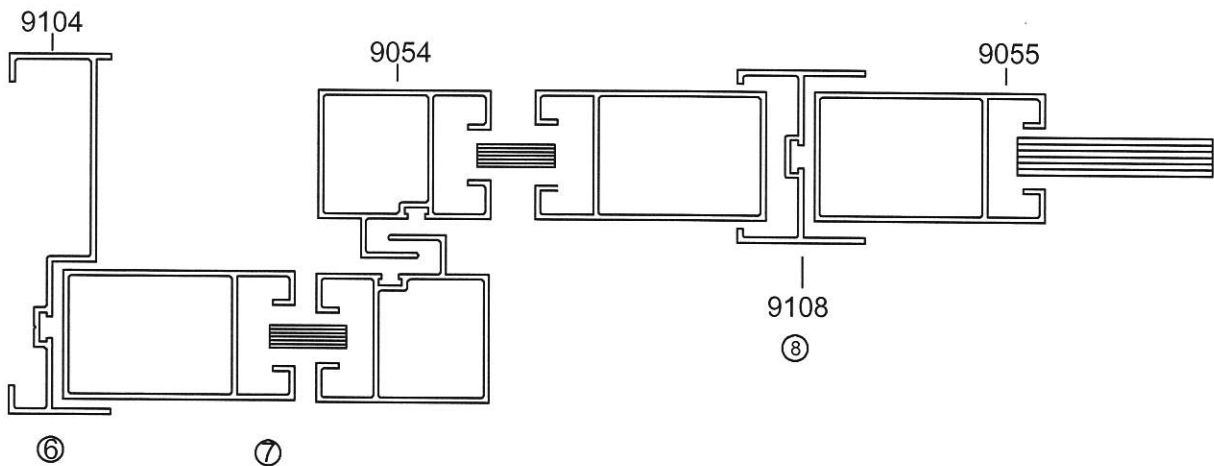

Sliding Door Assembly

- Drawings are not drawn to scale