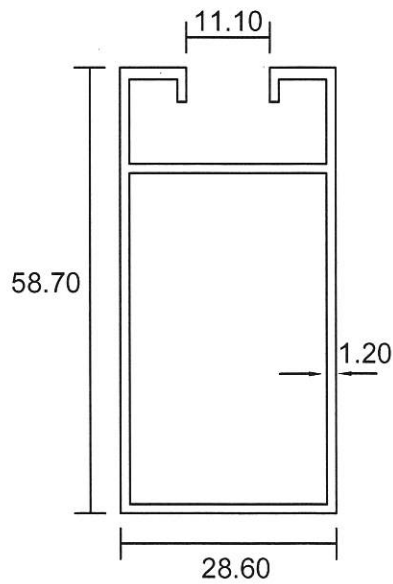

SD-02

Eurogreen Building Products Pte Ltd

56 BENDEMEER ROAD
SINGAPORE 339936
TEL : 84002232
Website : www.eurogreen.com.sg
Email : sales@eurogreen.com.sg

Sliding Door

9056

0.434 Kg/m

9054

0.524 Kg/m

9058

0.641 Kg/m

3448

0.623 Kg/m

9055

0.532 Kg/m

- Drawings are not drawn to scale

SD-03