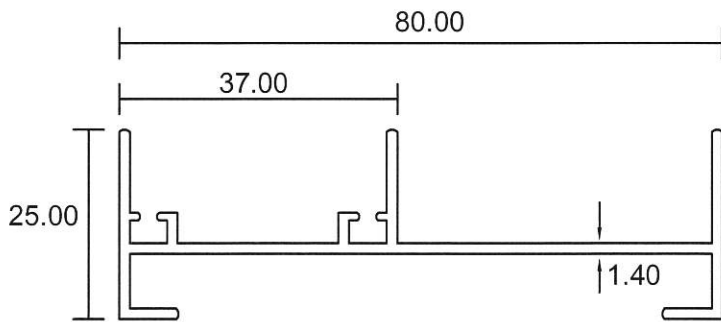

0634

0.905 Kg/m

0635

0.870 Kg/m
Sliding Door

0635G

0.831 Kg/m
Sliding Windows

- Drawings are not drawn to scale

SD-04

0636

0.620 Kg/m

0555M

0.733 Kg/m

- Drawings are not drawn to scale

SD-05

Eurogreen Building Products Pte Ltd

56 BENDEMEER ROAD
SINGAPORE 339936
TEL : 84002232
Website : www.eurogreen.com.sg
Email : sales@eurogreen.com.sg