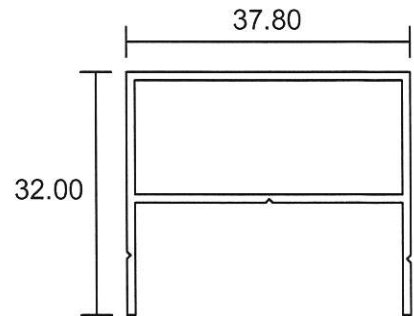

56 BENDEMEER ROAD
SINGAPORE 339936
TEL : 84002232
Website : www.eurogreen.com.sg
Email : sales@eurogreen.com.sg

Sliding Door

9102
0.756 Kg/m

9108
0.315 Kg/m

9103
0.604 Kg/m

5730
0.403 Kg/m

9104
0.481 Kg/m

- Drawings are not drawn to scale

9058

0.641 Kg/m

3448

0.623 Kg/m

9055

0.532 Kg/m

- Drawings are not drawn to scale

SD-03