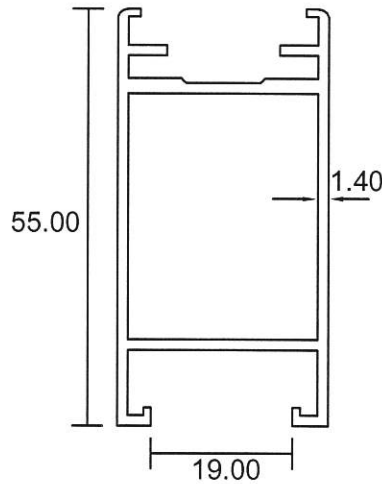

2211L

Inner
w/o hook

0.952 Kg/m

- Drawings are not drawn to scale

SD-10

Eurogreen Building Products Pte Ltd

56 BENDEMEER ROAD
SINGAPORE 339936
TEL : 84002232
Website : www.eurogreen.com.sg
Email : sales@eurogreen.com.sg

HDB Sliding Door

19mm gap

0731L Inner Top
0.555 Kg/m

0733L Inner
0.713 Kg/m

0735L Inner w/o hook
0.765 Kg/m

0732L Inner Bottom
0.963 Kg/m

0734L Inner w hook
0.858 Kg/m

- Drawings are not drawn to scale