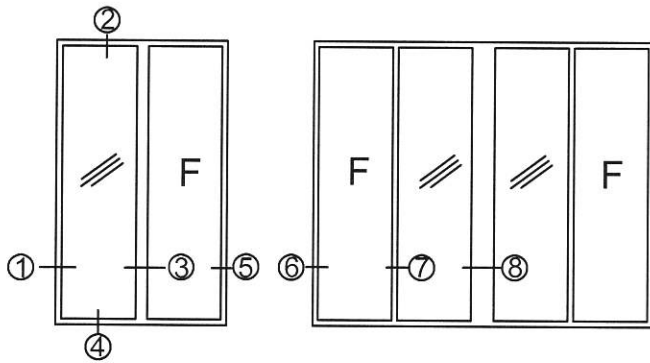

Sliding Door Assembly

- Drawings are not drawn to scale