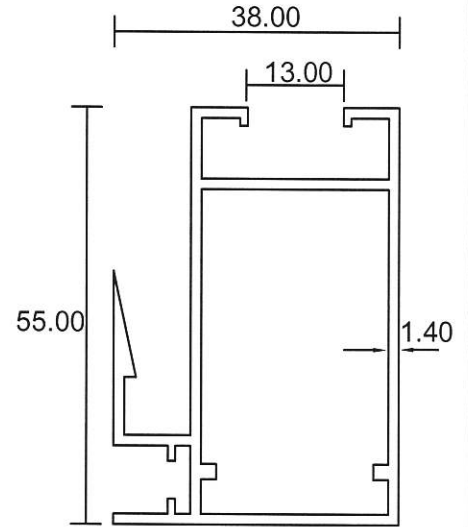

0734 Inner w hook
0.883 Kg/m