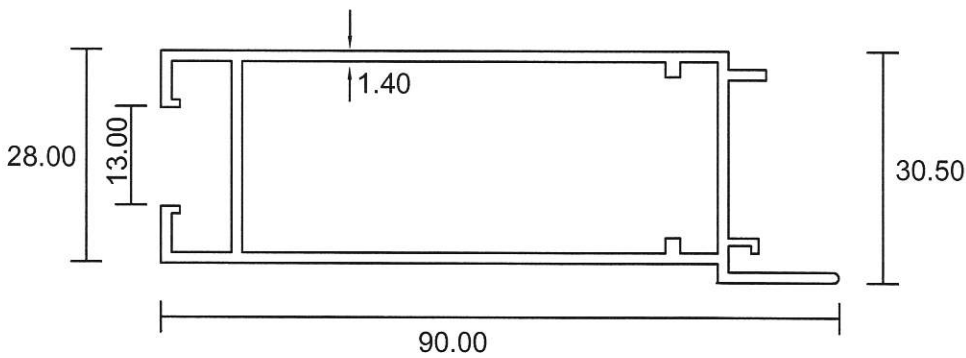

2211

Inner
w/o hook

0.930 Kg/m

- Drawings are not drawn to scale

SD-08