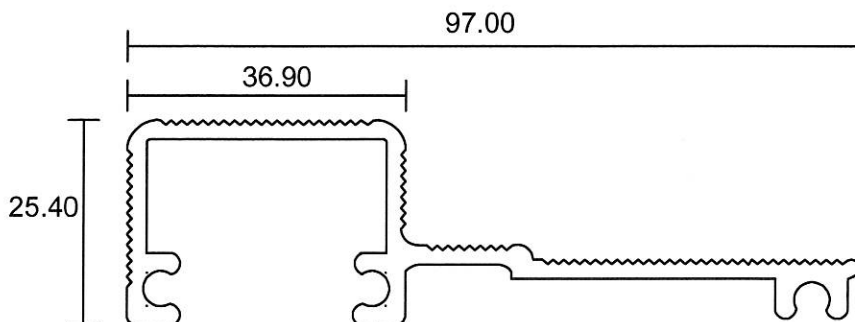

2914

1.035 Kg/m

- Drawings are not drawn to scale

SF-06