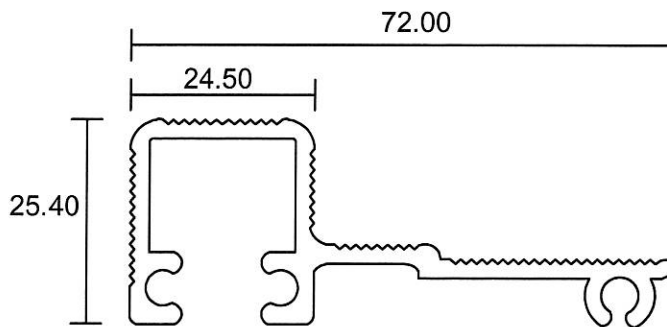

1635

- Drawings are not drawn to scale

SF-03