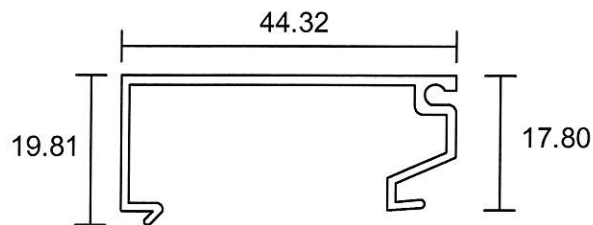

56 BENDEMEER ROAD

SINGAPORE 339936

TEL : 84002232

Website : www.eurogreen.com.sg

Email : sales@eurogreen.com.sg

Shopfront Section 1-3/4 x 4

070
0.788 Kg/m

071
0.281 Kg/m

067
0.405 Kg/m

- Drawings are not drawn to scale

SF-05

Eurogreen Building Products Pte Ltd

56 BENDEMEER ROAD
SINGAPORE 339936
TEL : 84002232
Website : www.eurogreen.com.sg
Email : sales@eurogreen.com.sg

Shopfront 1-3/4 x 4