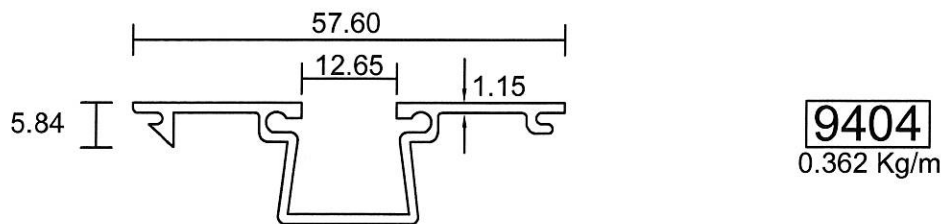

9401
0.795 Kg/m

9408
1.109 Kg/m

Shopfront Section 1-1/2 x 3

Eurogreen Building Products Pte Ltd

56 BENDEMEER ROAD

SINGAPORE 339936

TEL : 84002232

Website : www.eurogreen.com.sg