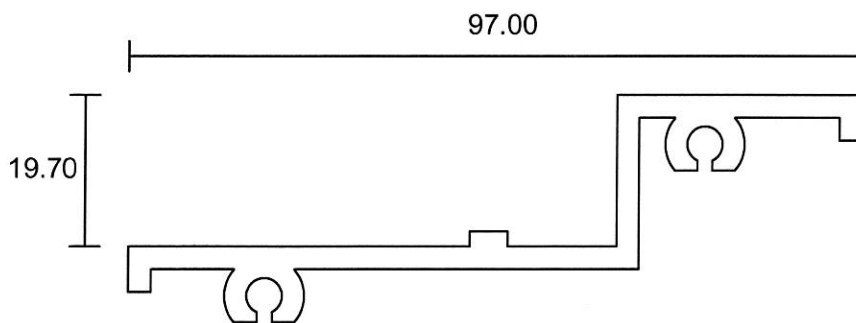

Eurogreen Building Products Pte Ltd

56 BENDEMEER ROAD
SINGAPORE 339936
TEL : 84002232
Website : www.eurogreen.com.sg
Email : sales@eurogreen.com.sg

Shopfront 1-3/4 x 4

090/ 45°

1051

2914

1.035 Kg/m

- Drawings are not drawn to scale

SF-06