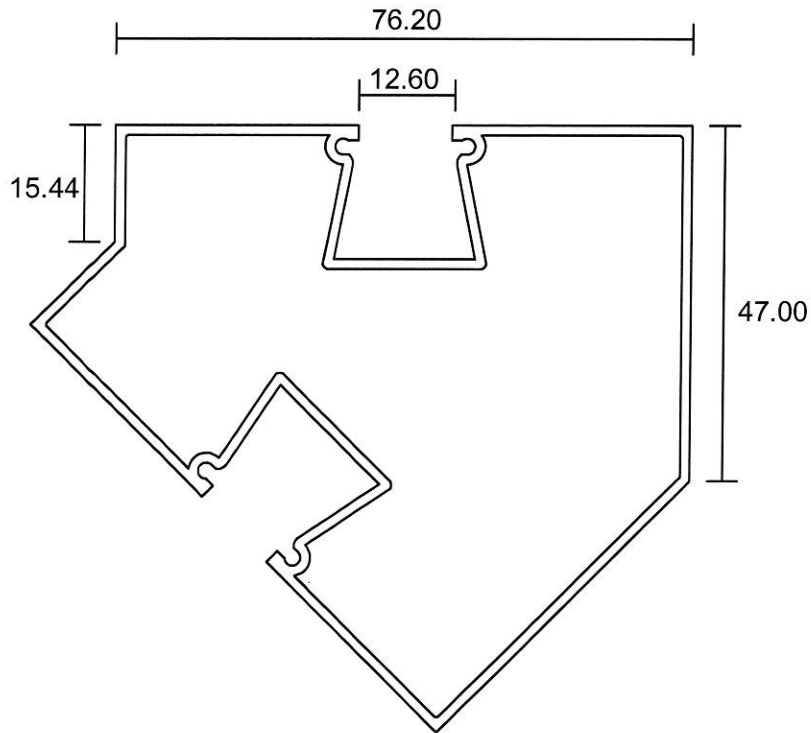

Eurogreen Building Products Pte Ltd

56 BENDEMEER ROAD

SINGAPORE 339936

TEL : 84002232

Website : www.eurogreen.com.sg

Email : sales@eurogreen.com.sg

Shopfront Section 1-1/2 x 3

9409