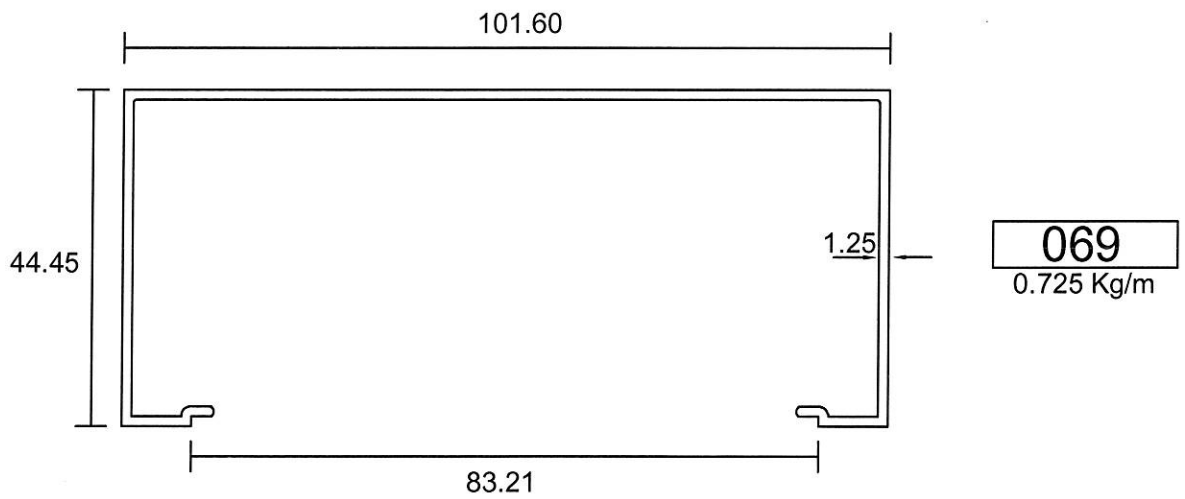

Eurogreen Building Products Pte Ltd

56 BENDEMEER ROAD

SINGAPORE 339936

TEL : 84002232

Website : www.eurogreen.com.sg

Email : sales@eurogreen.com.sg

Shopfront Section 1-3/4 x 4

- Drawings are not drawn to scale

SF-04