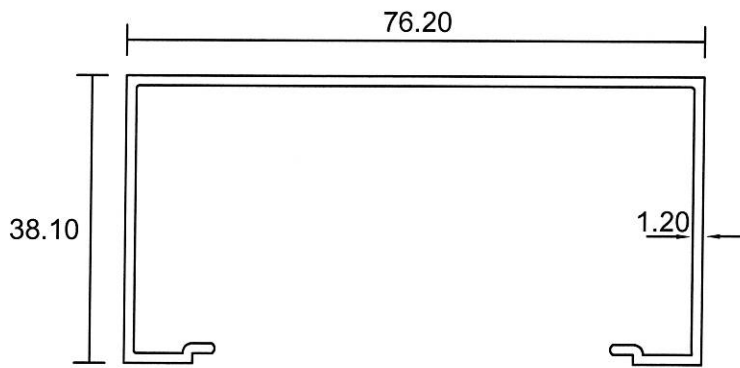

Eurogreen Building Products Pte Ltd

56 BENDEMEER ROAD

SINGAPORE 339936

TEL : 84002232

Website : www.eurogreen.com.sg

Email : sales@eurogreen.com.sg

Shopfront Section 1-1/2 x 3

9400
0.570 Kg/m