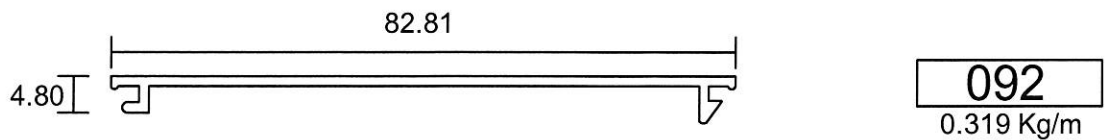

Eurogreen Building Products Pte Ltd

56 BENDEMEER ROAD

SINGAPORE 339936

TEL : 84002232

Website : www.eurogreen.com.sg

Email : sales@eurogreen.com.sg

Shopfront Section 1-3/4 x 4

- Drawings are not drawn to scale

SF-04