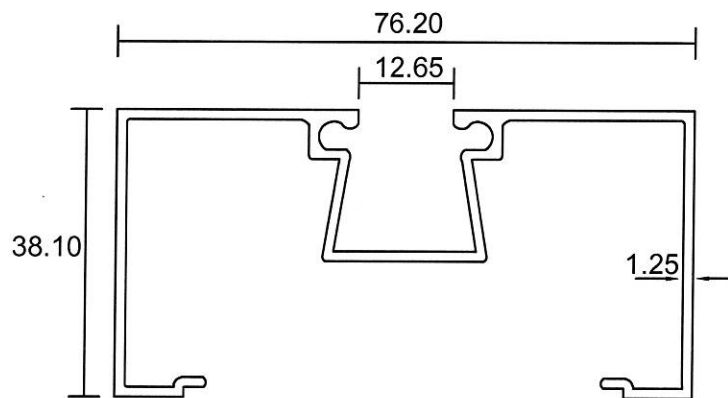

9401
0.795 Kg/m

9408
1.109 Kg/m

Shopfront Section 1-1/2 x 3

Eurogreen Building Products Pte Ltd

56 BENDEMEER ROAD

SINGAPORE 339936

TEL : 84002232

Website : www.eurogreen.com.sg

090/ 45°

1051

2914

1.035 Kg/m

- Drawings are not drawn to scale

SF-06

Shopfront 1-1/2 x 3 Assembly

- Drawings are not drawn to scale