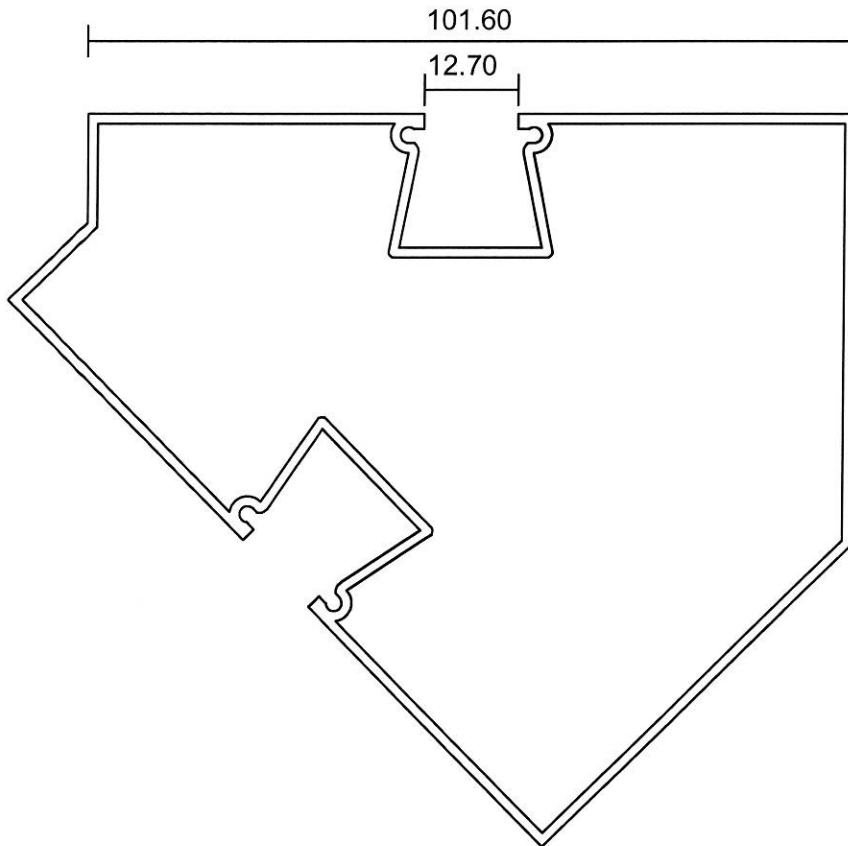

067
0.405 Kg/m

- Drawings are not drawn to scale

SF-05

Eurogreen Building Products Pte Ltd

56 BENDEMEER ROAD
SINGAPORE 339936
TEL : 84002232
Website : www.eurogreen.com.sg
Email : sales@eurogreen.com.sg

Shopfront 1-3/4 x 4

090/ 45°

1051

2914

1.035 Kg/m

- Drawings are not drawn to scale

SF-06

Shopfront 1-1/2 x 3 Assembly

- Drawings are not drawn to scale