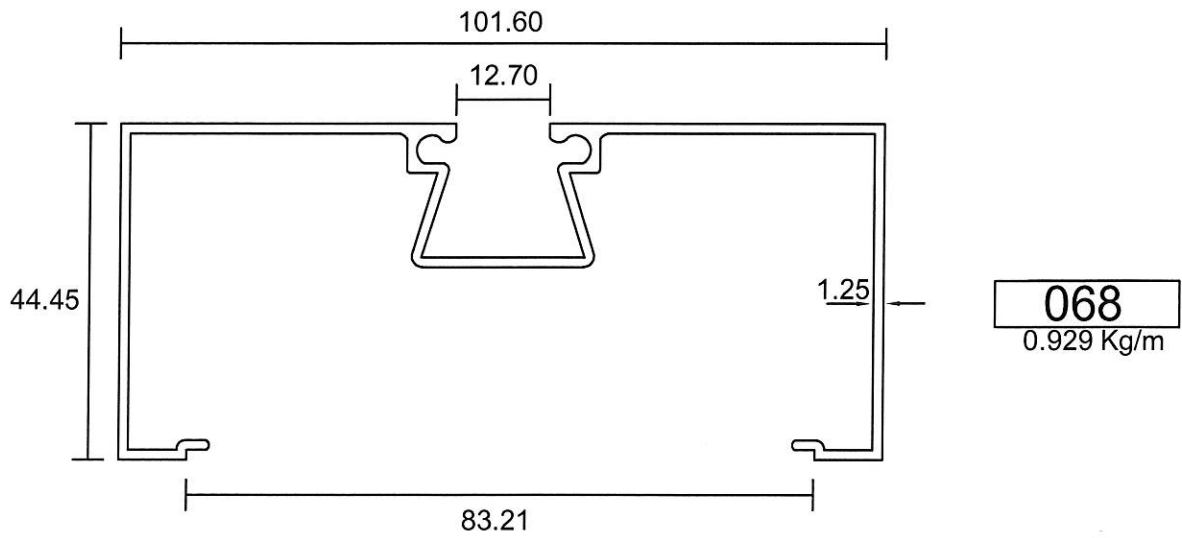

Eurogreen Building Products Pte Ltd

56 BENDEMEER ROAD

SINGAPORE 339936

TEL : 84002232

Website : www.eurogreen.com.sg

Email : sales@eurogreen.com.sg

Shopfront Section 1-3/4 x 4

- Drawings are not drawn to scale

SF-04