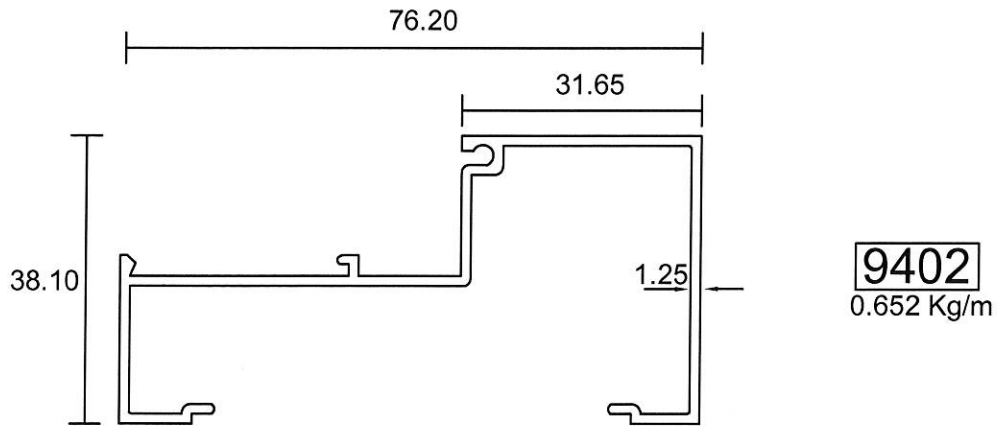

9401
0.795 Kg/m

9408
1.109 Kg/m

Shopfront Section 1-1/2 x 3

Eurogreen Building Products Pte Ltd

56 BENDEMEER ROAD

SINGAPORE 339936

TEL : 84002232

Website : www.eurogreen.com.sg