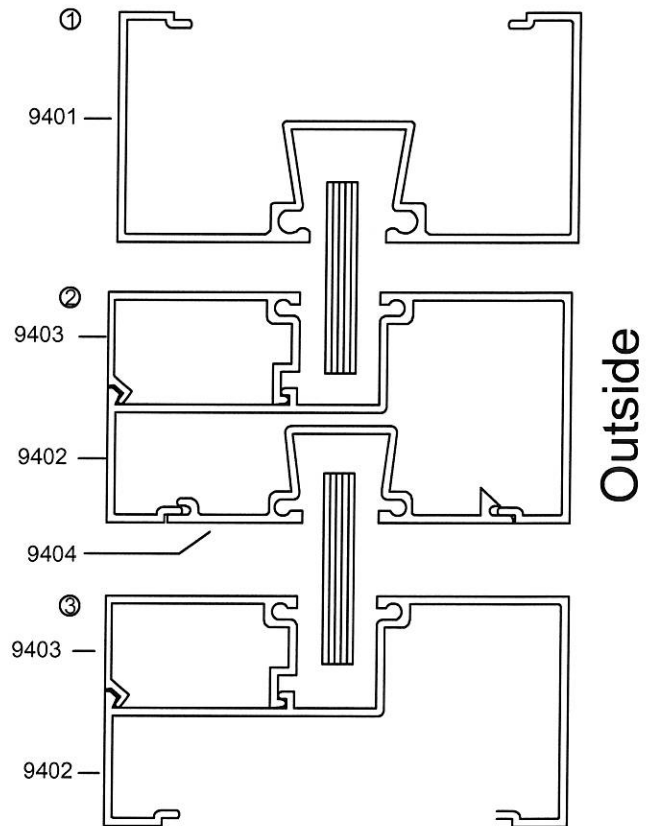

090/ 45°

1051

2914

1.035 Kg/m

- Drawings are not drawn to scale

SF-06

Shopfront 1-1/2 x 3 Assembly

- Drawings are not drawn to scale