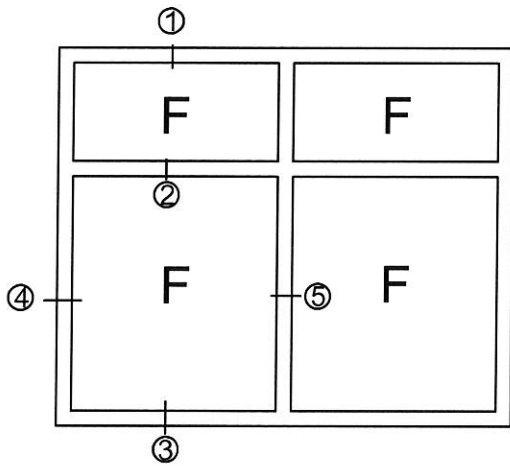

090/ 45°

1051

2914

1.035 Kg/m

- Drawings are not drawn to scale

SF-06

Shopfront 1-1/2 x 3 Assembly

- Drawings are not drawn to scale