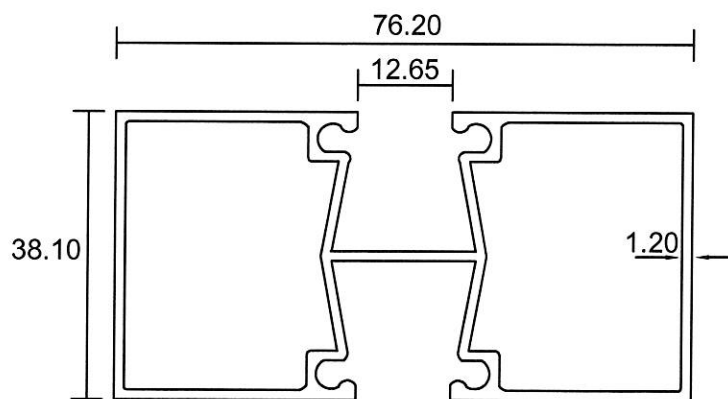

Eurogreen Building Products Pte Ltd

56 BENDEMEER ROAD

SINGAPORE 339936

TEL : 84002232

Website : www.eurogreen.com.sg

Email : sales@eurogreen.com.sg

Shopfront Section 1-1/2 x 3

9400
0.570 Kg/m

9401
0.795 Kg/m

9408
1.109 Kg/m

Shopfront Section 1-1/2 x 3

Eurogreen Building Products Pte Ltd

56 BENDEMEER ROAD

SINGAPORE 339936

TEL : 84002232

Website : www.eurogreen.com.sg

090/ 45°

1051

2914

1.035 Kg/m

- Drawings are not drawn to scale

SF-06

Shopfront 1-1/2 x 3 Assembly

- Drawings are not drawn to scale