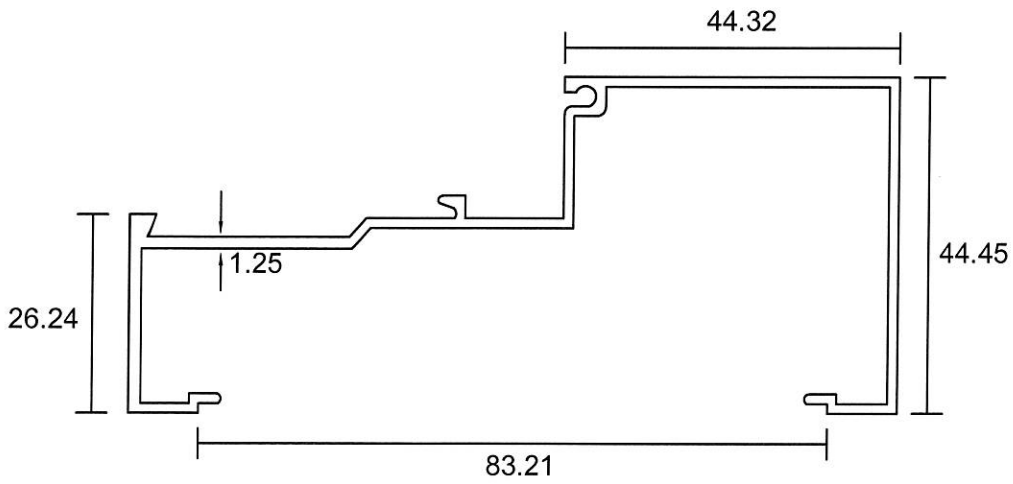

56 BENDEMEER ROAD

SINGAPORE 339936

TEL : 84002232

Website : www.eurogreen.com.sg

Email : sales@eurogreen.com.sg

Shopfront Section 1-3/4 x 4

070
0.788 Kg/m

071
0.281 Kg/m

067
0.405 Kg/m

- Drawings are not drawn to scale

SF-05

Eurogreen Building Products Pte Ltd

56 BENDEMEER ROAD
SINGAPORE 339936
TEL : 84002232
Website : www.eurogreen.com.sg
Email : sales@eurogreen.com.sg

Shopfront 1-3/4 x 4