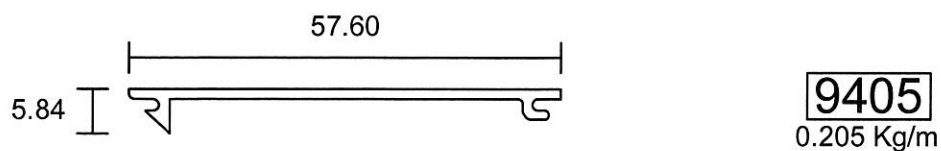

9401
0.795 Kg/m

9408
1.109 Kg/m

Shopfront Section 1-1/2 x 3

Eurogreen Building Products Pte Ltd

56 BENDEMEER ROAD

SINGAPORE 339936

TEL : 84002232

Website : www.eurogreen.com.sg