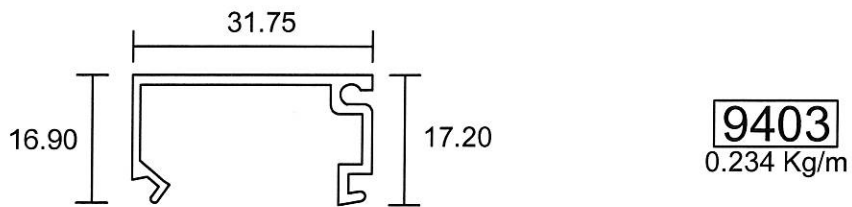

9401
0.795 Kg/m

9408
1.109 Kg/m

Shopfront Section 1-1/2 x 3

Eurogreen Building Products Pte Ltd

56 BENDEMEER ROAD

SINGAPORE 339936

TEL : 84002232

Website : www.eurogreen.com.sg