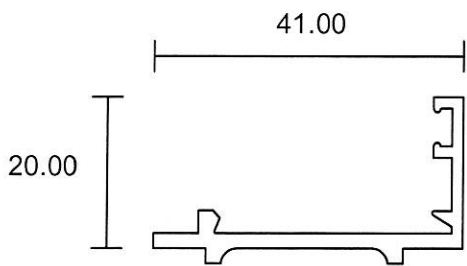

Eurogreen Building Products Pte Ltd

56 BENDEMEER ROAD
SINGAPORE 339936
TEL : 84002232
Website : www.eurogreen.com.sg
Email : sales@eurogreen.com.sg

Pivoted Window

3961
0.798 Kg/m

3954
0.749 Kg/m

3955
0.377 Kg/m

3721L
0.198 Kg/m

- Drawings are not drawn to scale

CW 1-09