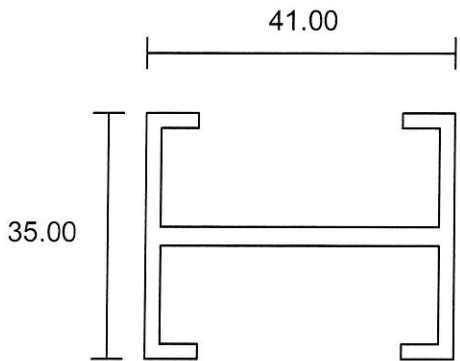

Eurogreen Building Products Pte Ltd

56 BENDEMEER ROAD
SINGAPORE 339936
TEL : 84002232
Website : www.eurogreen.com.sg
Email : sales@eurogreen.com.sg

Pivoted Window

3961
0.798 Kg/m

3954
0.749 Kg/m

3955
0.377 Kg/m

3721L
0.198 Kg/m

- Drawings are not drawn to scale

CW 1-09