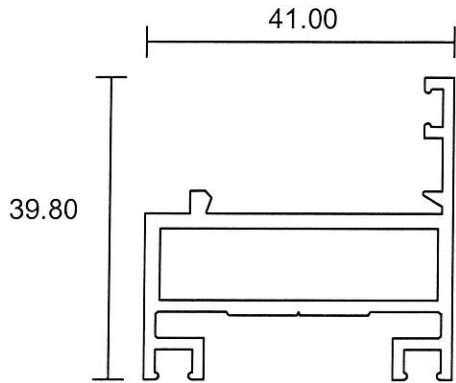

Eurogreen Building Products Pte Ltd

56 BENDEMEER ROAD
SINGAPORE 339936
TEL : 84002232
Website : www.eurogreen.com.sg
Email : sales@eurogreen.com.sg

Pivoted Window

3961
0.798 Kg/m

3954
0.749 Kg/m

3955
0.377 Kg/m

3721L
0.198 Kg/m

- Drawings are not drawn to scale

CW 1-09