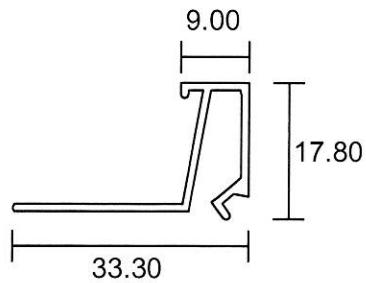

Eurogreen Building Products Pte Ltd

56 BENDEMEER ROAD
SINGAPORE 339936
TEL : 84002232
Website : www.eurogreen.com.sg
Email : sales@eurogreen.com.sg

Pivoted Window

3961
0.798 Kg/m

3954
0.749 Kg/m

3955
0.377 Kg/m

3721L
0.198 Kg/m

- Drawings are not drawn to scale

CW 1-09