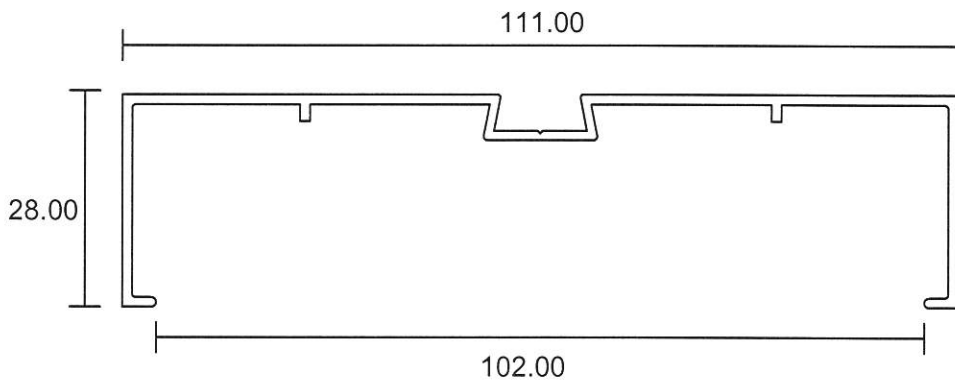

Eurogreen Building Products Pte Ltd

56 BENDEMEER ROAD
SINGAPORE 339936
TEL : 84002232
Website : www.eurogreen.com.sg
Email : sales@eurogreen.com.sg

Partition

401

0.602 Kg/m