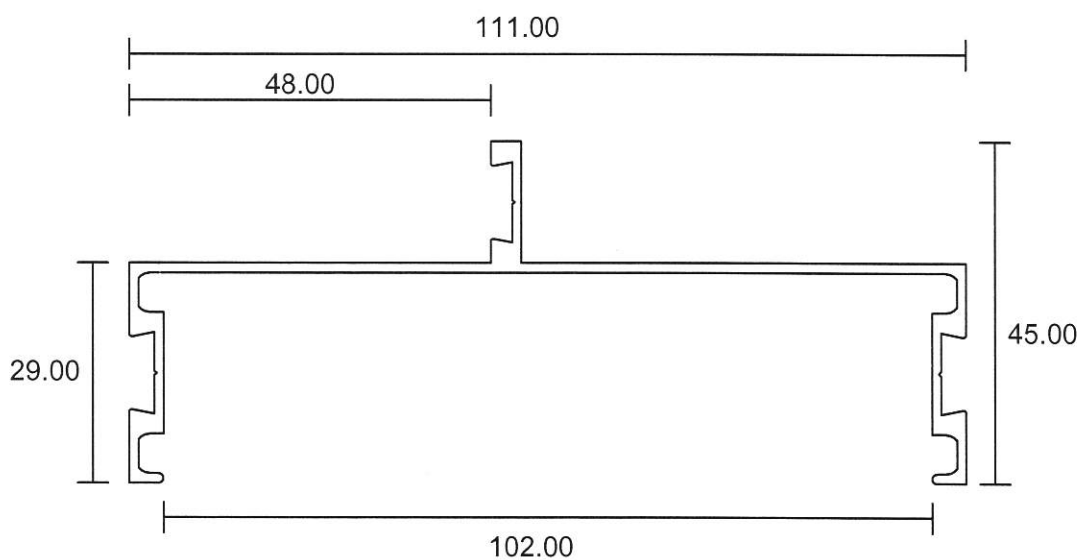

## Partition

**401**

0.602 Kg/m

**402**

0.421 Kg/m

**4918**

0.724 Kg/m

- Drawings are not drawn to scale

# Partition

**U41**  
0.511 Kg/m

**301A**

- Drawings are not drawn to scale

**PT-04**