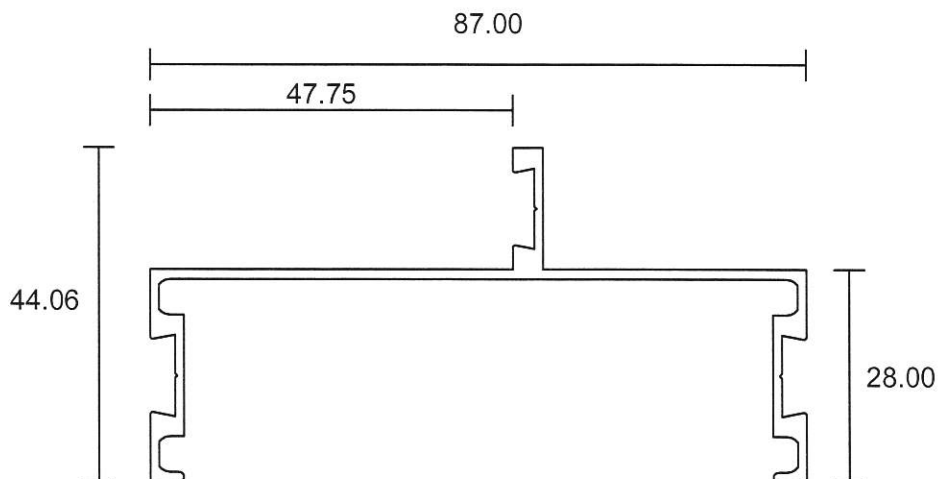

## Partition

**101**  
0.452 Kg/m

**102**  
0.297 Kg/m

**1918**  
0.616 Kg/m

- Drawings are not drawn to scale

**PT-01**

## Partition

**U31**  
0.370 Kg/m

**5563**  
0.195 Kg/m

**5566**  
0.354 Kg/m

**UN3**  
0.126 Kg/m

**UN4**  
0.089 Kg/m

- Drawings are not drawn to scale

PT-02

## Partition

**401**

0.602 Kg/m

**402**

0.421 Kg/m

**4918**

0.724 Kg/m

- Drawings are not drawn to scale

# Partition

**U41**  
0.511 Kg/m

**301A**

- Drawings are not drawn to scale

**PT-04**