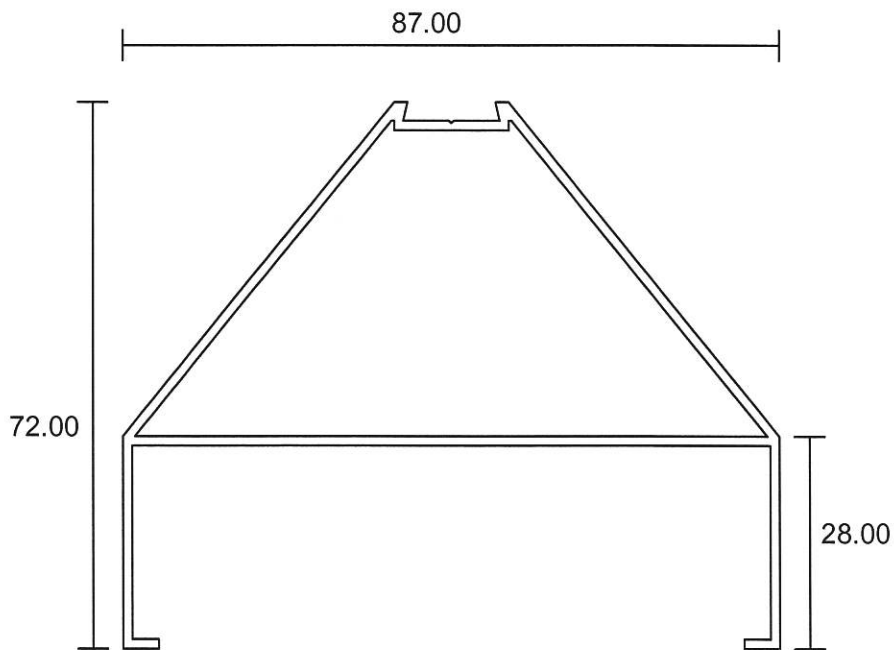

## Partition

**401**

0.602 Kg/m

**402**

0.421 Kg/m

**4918**

0.724 Kg/m

- Drawings are not drawn to scale

# Partition

**U41**  
0.511 Kg/m

**301A**

- Drawings are not drawn to scale

**PT-04**