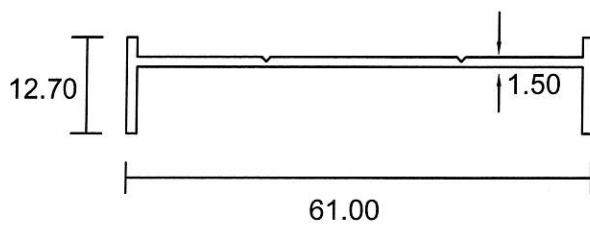

5725
0.355 Kg/m