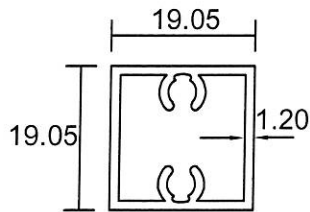

Louvres - Trellis (SHS)