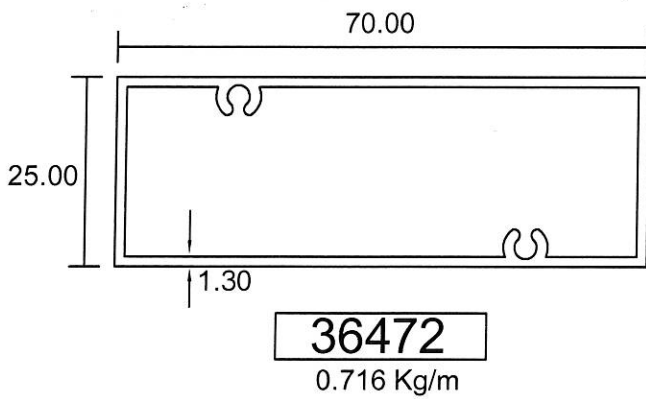

Eurogreen Building Products Pte Ltd

56 BENDEMEER ROAD
SINGAPORE 339936
TEL : 84002232
Website : www.eurogreen.com.sg
Email : sales@eurogreen.com.sg

Fixed / Adjustable Louvres

- Drawings are not drawn to scale

FAL-02