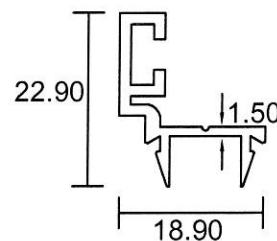

2402A
0.671 Kg/m

6706L
0.774 Kg/m

2502
0.825 Kg/m

2406
0.099 Kg/m

2118A
0.231 Kg/m

- Drawings are not drawn to scale

FAL-01

Eurogreen Building Products Pte Ltd