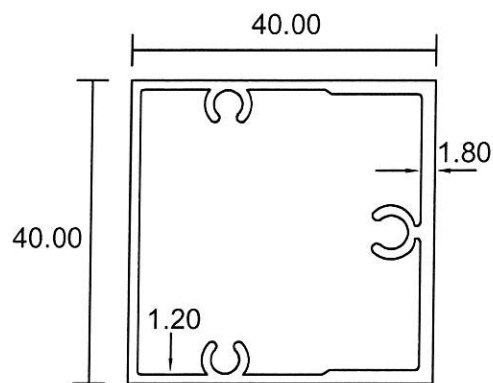

5045

0.711 Kg/m