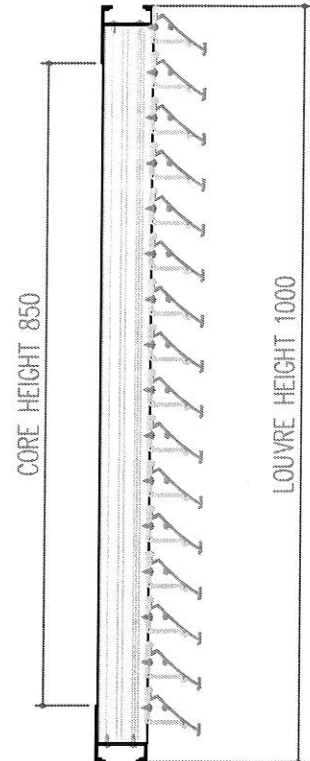

56 BENDEMEER ROAD

SINGAPORE 339936

TEL : 84002232

Website : www.eurogreen.com.sg

Email : sales@eurogreen.com.sg

Performance Louvres

Single Bank Louvres

- Drawings are not drawn to scale