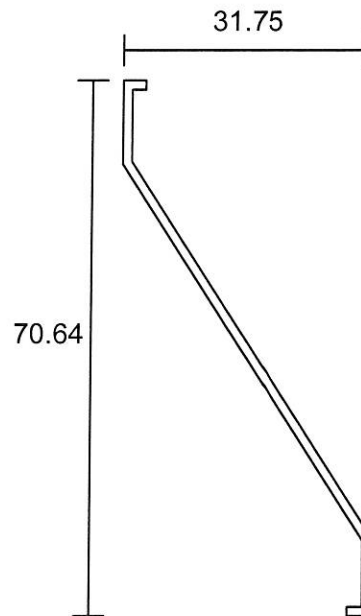

1889

0.257 Kg/m

- Drawings are not drawn to scale

L-01