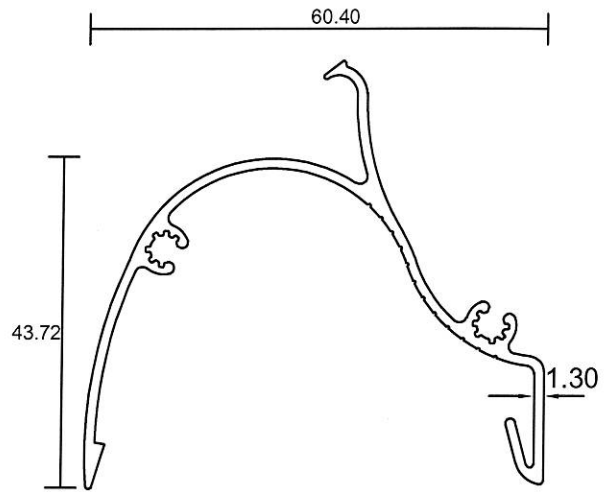

B3277

0.612 Kg/m