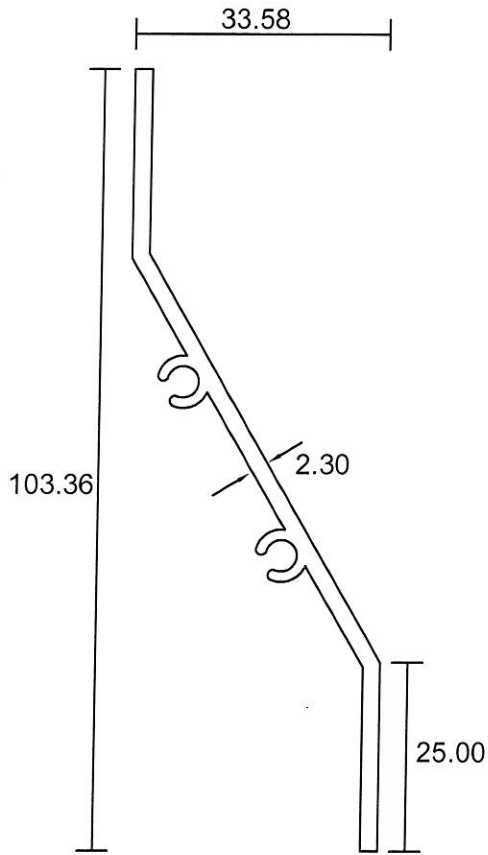

Louvres

CS134

0.226 Kg/m

119

0.166 Kg/m

1899

0.314 Kg/m

13257

0.209 Kg/m

1889

0.257 Kg/m

- Drawings are not drawn to scale

L-01

Eurogreen Building Products Pte Ltd

56 BENDEMEER ROAD
SINGAPORE 339936
TEL : 84002232
Website : www.eurogreen.com.sg
Email : sales@eurogreen.com.sg

Louvres

3613

0.764 Kg/m

3613S

0.463 Kg/m

5729

0.289 Kg/m

- Drawings are not drawn to scale