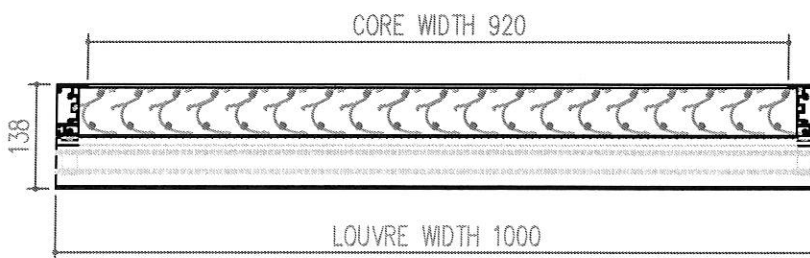

Eurogreen Building Products Pte Ltd

56 BENDEMEER ROAD

SINGAPORE 339936

TEL : 84002232

Website : www.eurogreen.com.sg

Email : sales@eurogreen.com.sg

Performance Louvres

Triple Bank Louvres

- Drawings are not drawn to scale

PL-05