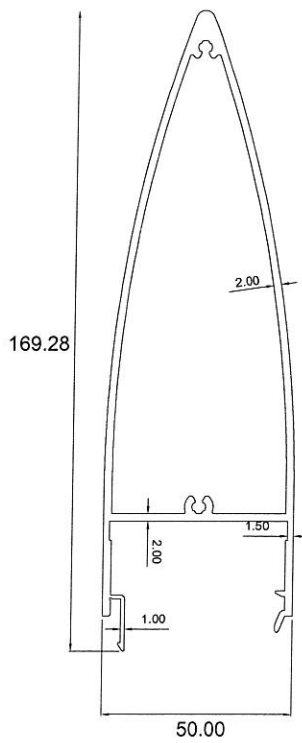

307
2.235 Kg/m