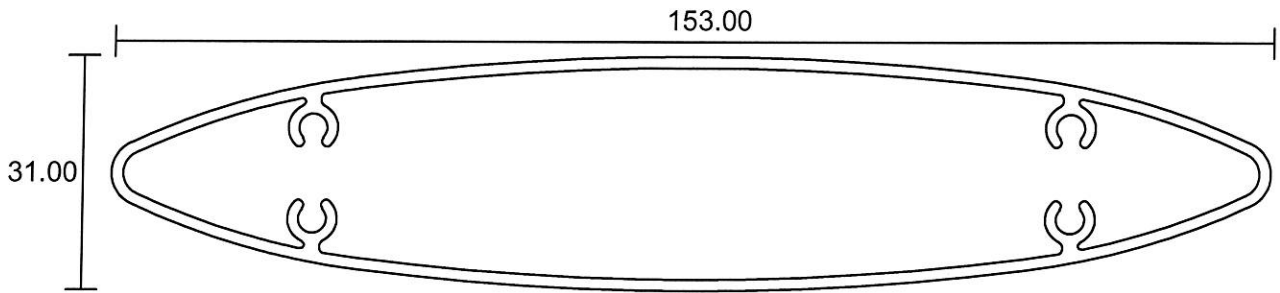

Louvres

- Drawings are not drawn to scale

AL-01

Eurogreen Building Products Pte Ltd

56 BENDEMEER ROAD
SINGAPORE 339936
TEL : 84002232
Website : www.eurogreen.com.sg
Email : sales@eurogreen.com.sg

Louvres - Aerofoil