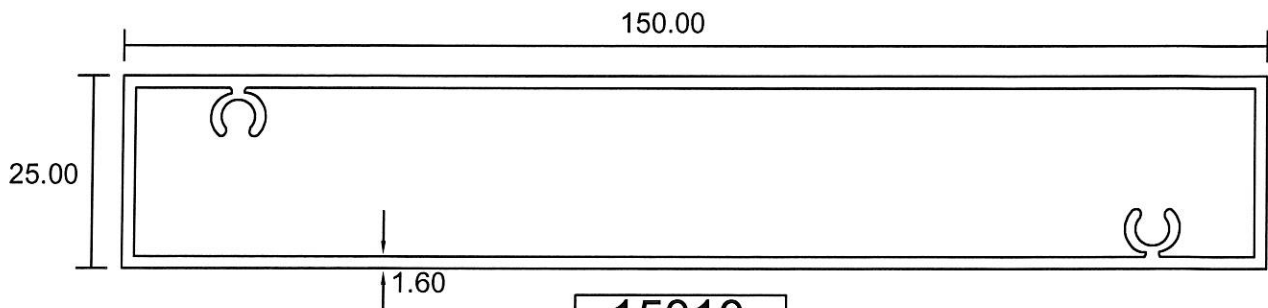

15010

1.615 Kg/m

- Drawings are not drawn to scale

TL-03