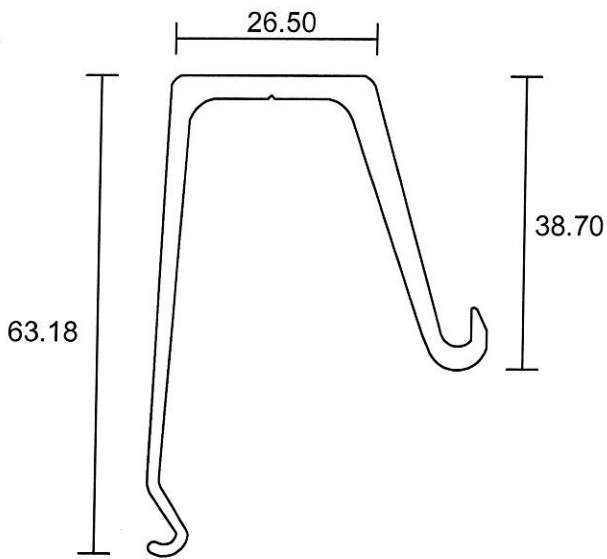

- Drawings are not drawn to scale

Eurogreen Building Products Pte Ltd

56 BENDEMEER ROAD
SINGAPORE 339936
TEL : 84002232
Website : www.eurogreen.com.sg
Email : sales@eurogreen.com.sg

Louvres

2798

0.472 Kg/m