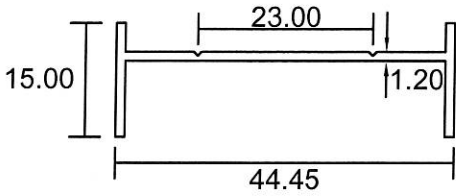

4889
0.615 Kg/m

3627
0.234 Kg/m

3627A
0.284 Kg/m

3627S
0.208 Kg/m

- Drawings are not drawn to scale

Eurogreen Building Products Pte Ltd

56 BENDEMEER ROAD
SINGAPORE 339936
TEL : 84002232
Website : www.eurogreen.com.sg
Email : sales@eurogreen.com.sg