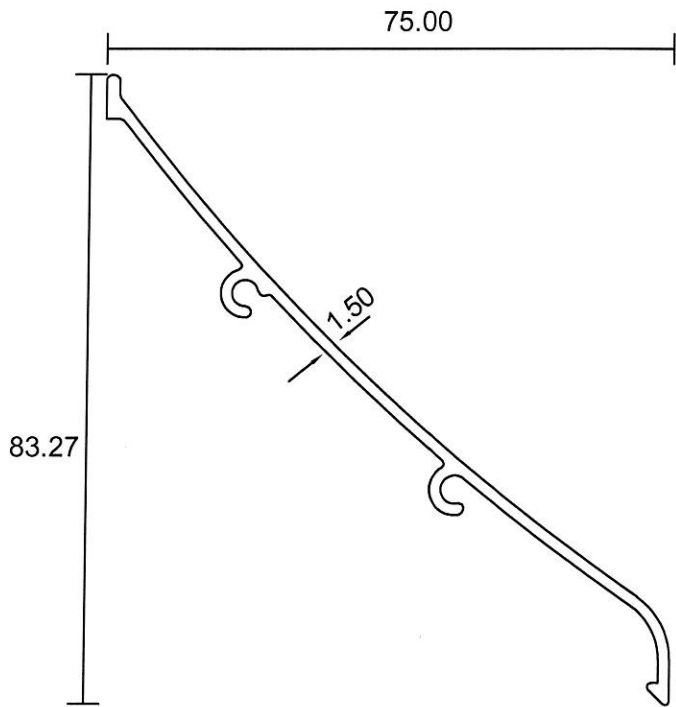

15812
0.562 Kg/m