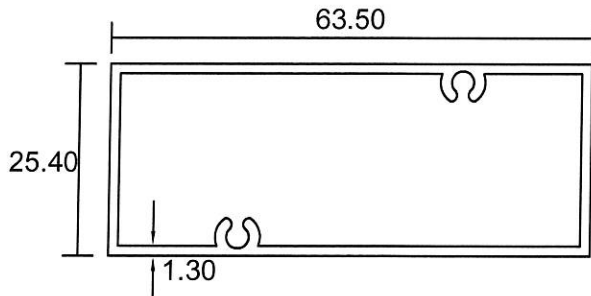

Eurogreen Building Products Pte Ltd

56 BENDEMEER ROAD
SINGAPORE 339936
TEL : 84002232
Website : www.eurogreen.com.sg
Email : sales@eurogreen.com.sg

Louvres - Trellis (RHS)

6310

0.684 Kg/m