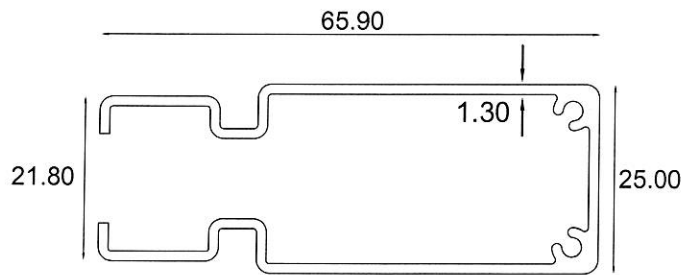

Eurogreen Building Products Pte Ltd

56 BENDEMEER ROAD
SINGAPORE 339936
TEL : 84002232
Website : www.eurogreen.com.sg
Email : sales@eurogreen.com.sg

Louvres

15333

1.194 Kg/m

15180

0.390 Kg/m

15181

0.686 Kg/m

Assembly Drawing