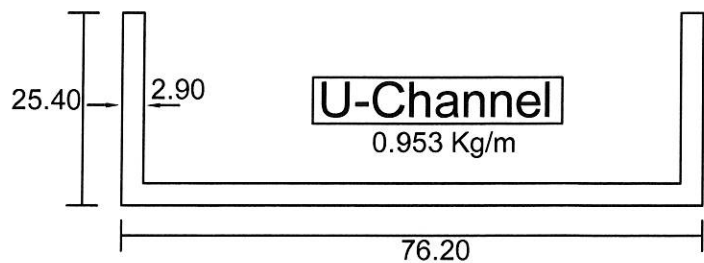

Eurogreen Building Products Pte Ltd

56 BENDEMEER ROAD
SINGAPORE 339936
TEL : 84002232
Website : www.eurogreen.com.sg
Email : sales@eurogreen.com.sg

Louvres

- Drawings are not drawn to scale