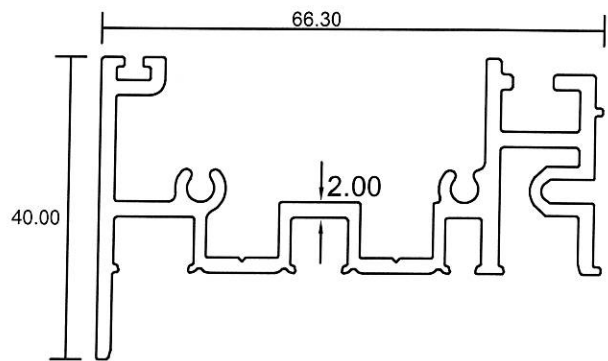

308
2.606 Kg/m
0.5 x Scale

309
2.576 Kg/m

- Drawings are not drawn to scale

AL-04

Eurogreen Building Products Pte Ltd

56 BENDEMEER ROAD
SINGAPORE 339936
TEL : 84002232
Website : www.eurogreen.com.sg
Email : sales@eurogreen.com.sg

Performance Louvres

B3253

1.040 Kg/m
Head & Sill

B3255

1.192 Kg/m
Jamb

B3254

0.826 Kg/m
Brace

- Drawings are not drawn to scale