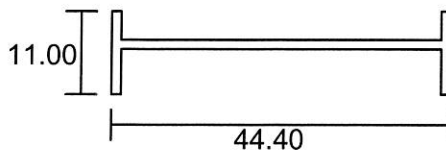

3627S
0.208 Kg/m

- Drawings are not drawn to scale