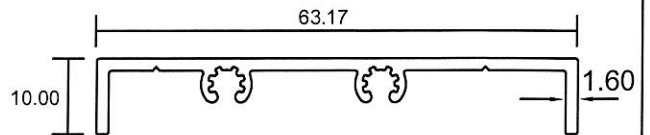

B3278

0.404 Kg/m

- Drawings are not drawn to scale

PL-02