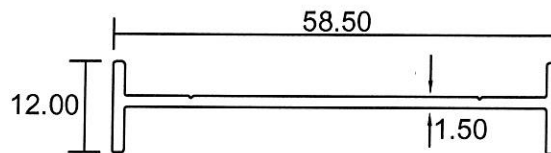

15007

0.543 Kg/m