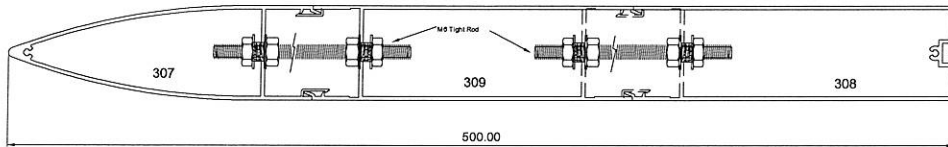

Eurogreen Building Products Pte Ltd

56 BENDEMEER ROAD
SINGAPORE 339936
TEL : 84002232
Website : www.eurogreen.com.sg
Email : sales@eurogreen.com.sg

Louvres

0.25 x Scale

Assembly Drawing