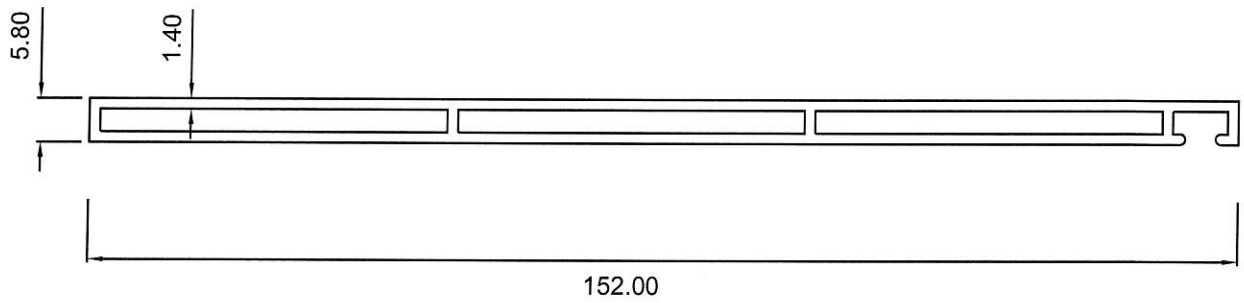

2799

0.790 Kg/m

Assembly Drawing

Eurogreen Building Products Pte Ltd

56 BENDEMEER ROAD
SINGAPORE 339936
TEL : 84002232
Website : www.eurogreen.com.sg
Email : sales@eurogreen.com.sg

Louvres

15333

1.194 Kg/m