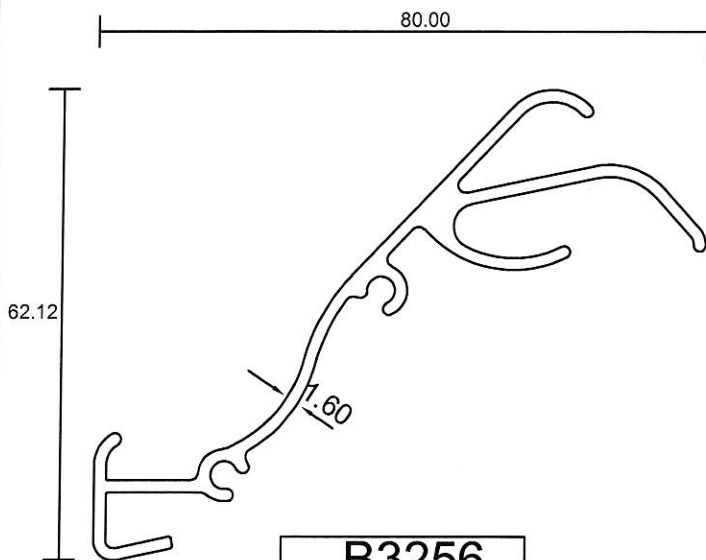

B3256

0.875 Kg/m
Rear Blade