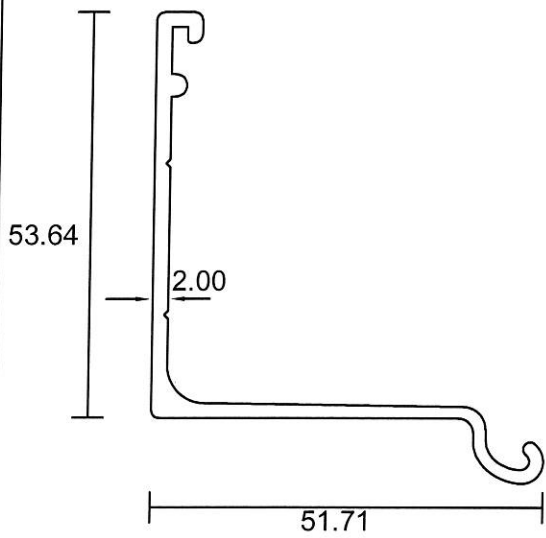

15180

0.390 Kg/m

15181

0.686 Kg/m

Assembly Drawing

Eurogreen Building Products Pte Ltd

56 BENDEMEER ROAD
SINGAPORE 339936
TEL : 84002232
Website : www.eurogreen.com.sg
Email : sales@eurogreen.com.sg

Louvres