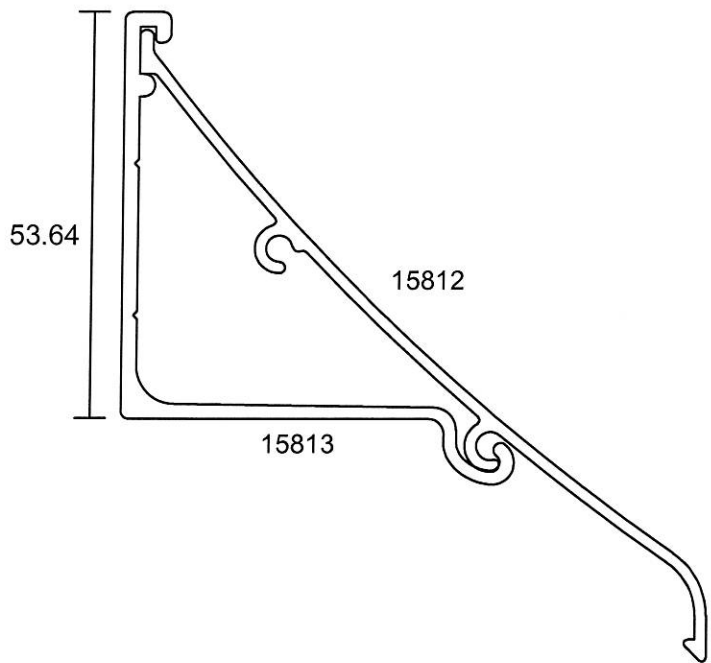

Assembly Drawing

- Drawings are not drawn to scale