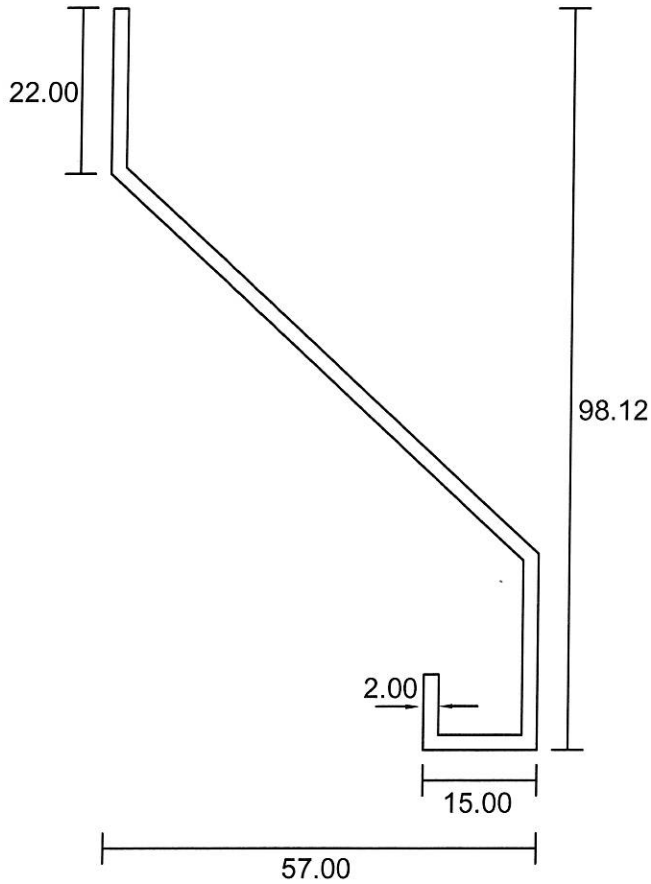

Eurogreen Building Products Pte Ltd

56 BENDEMEER ROAD
SINGAPORE 339936
TEL : 84002232
Website : www.eurogreen.com.sg
Email : sales@eurogreen.com.sg

Louvres

5926
0.775 Kg/m