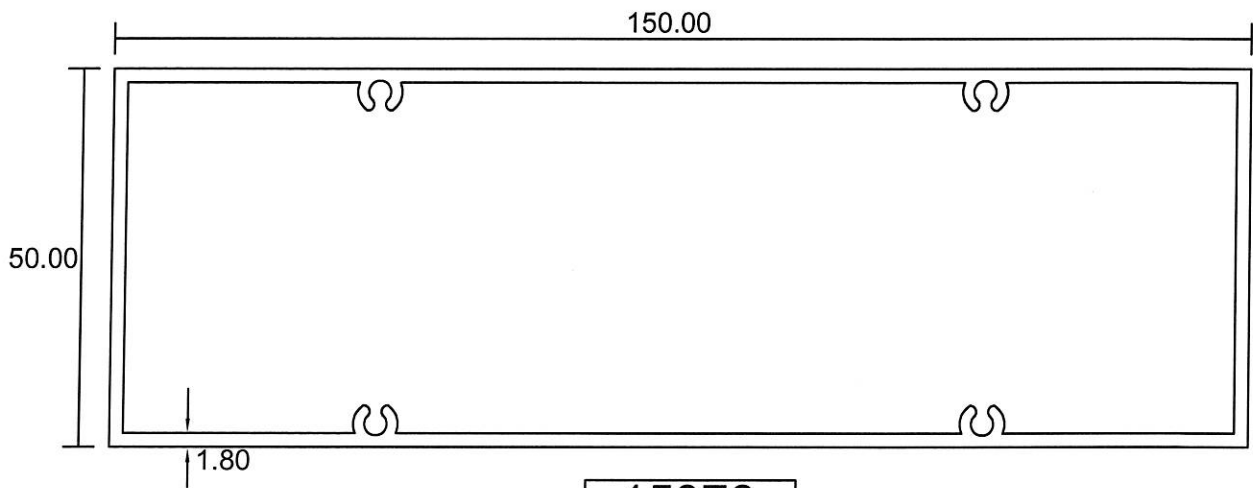

10020

1.793 Kg/m

- Drawings are not drawn to scale

TL-04

Eurogreen Building Products Pte Ltd

56 BENDEMEER ROAD
SINGAPORE 339936
TEL : 84002232
Website : www.eurogreen.com.sg
Email : sales@eurogreen.com.sg

Louvres - Trellis (RHS)