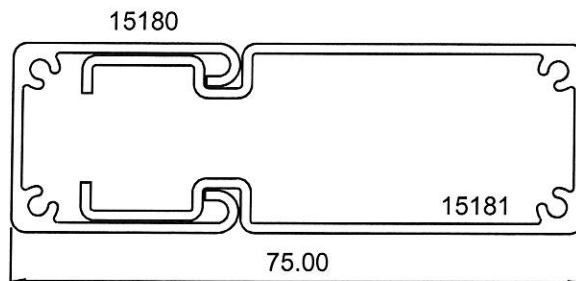

15181

0.686 Kg/m