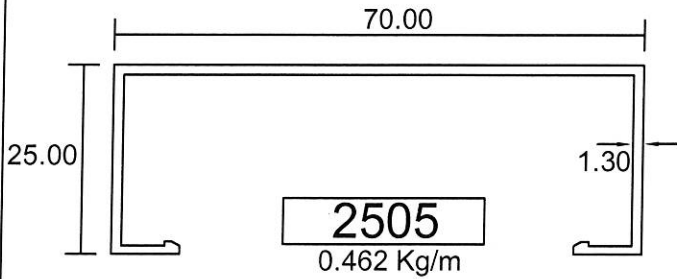

Eurogreen Building Products Pte Ltd

56 BENDEMEER ROAD
SINGAPORE 339936
TEL : 84002232
Website : www.eurogreen.com.sg
Email : sales@eurogreen.com.sg

Fixed / Adjustable Louvres

- Drawings are not drawn to scale

FAL-02