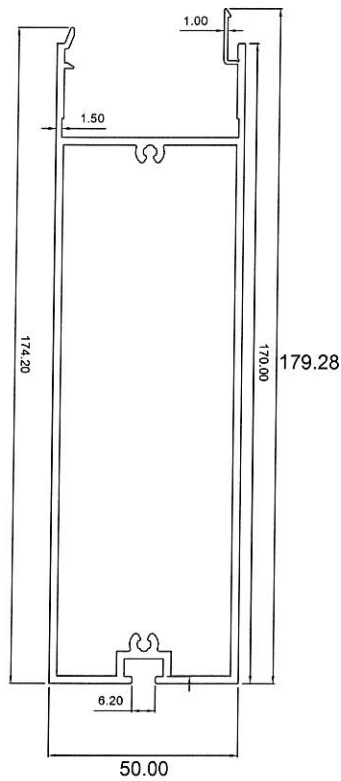

308
2.606 Kg/m
0.5 x Scale

309
2.576 Kg/m

- Drawings are not drawn to scale

AL-04

Eurogreen Building Products Pte Ltd

56 BENDEMEER ROAD
SINGAPORE 339936
TEL : 84002232
Website : www.eurogreen.com.sg
Email : sales@eurogreen.com.sg