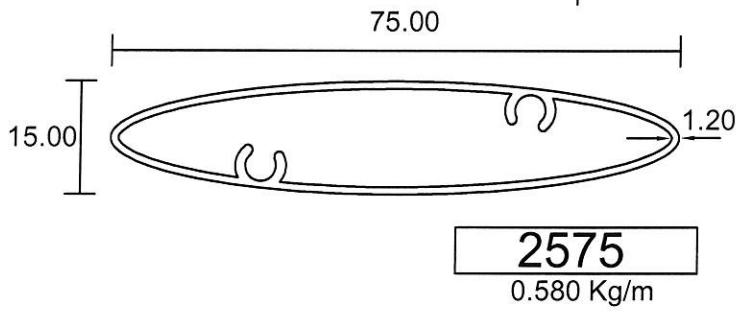

Eurogreen Building Products Pte Ltd

56 BENDEMEER ROAD
SINGAPORE 339936
TEL : 84002232
Website : www.eurogreen.com.sg
Email : sales@eurogreen.com.sg

Louvres

- Drawings are not drawn to scale

AL-01