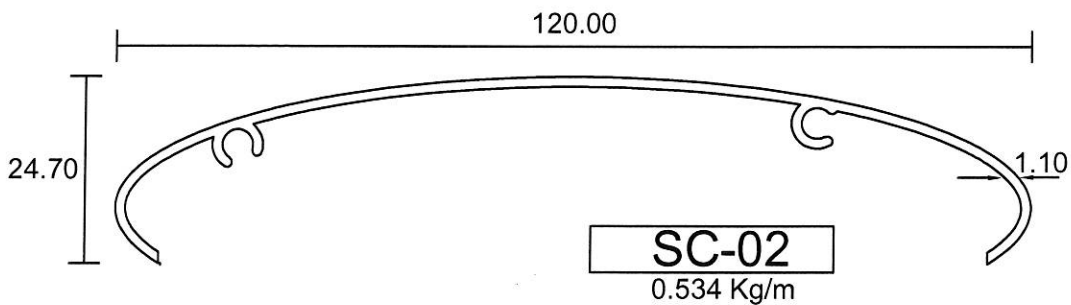

Eurogreen Building Products Pte Ltd

56 BENDEMEER ROAD
SINGAPORE 339936
TEL : 84002232
Website : www.eurogreen.com.sg
Email : sales@eurogreen.com.sg

Louvres

- Drawings are not drawn to scale

AL-01