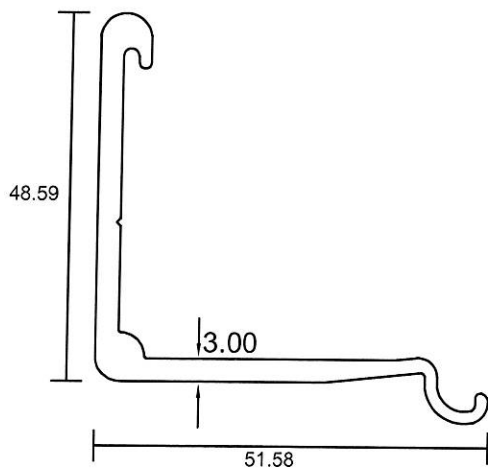

Performance Louvres

B3253

1.040 Kg/m
Head & Sill

B3255

1.192 Kg/m
Jamb

B3254

0.826 Kg/m
Brace

- Drawings are not drawn to scale