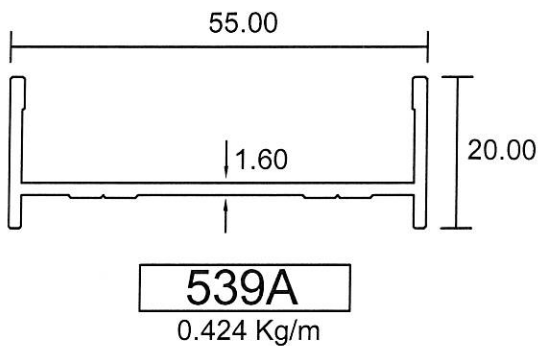

Eurogreen Building Products Pte Ltd

56 BENDEMEER ROAD
SINGAPORE 339936
TEL : 84002232
Website : www.eurogreen.com.sg
Email : sales@eurogreen.com.sg

Louvres

- Drawings are not drawn to scale

L-04