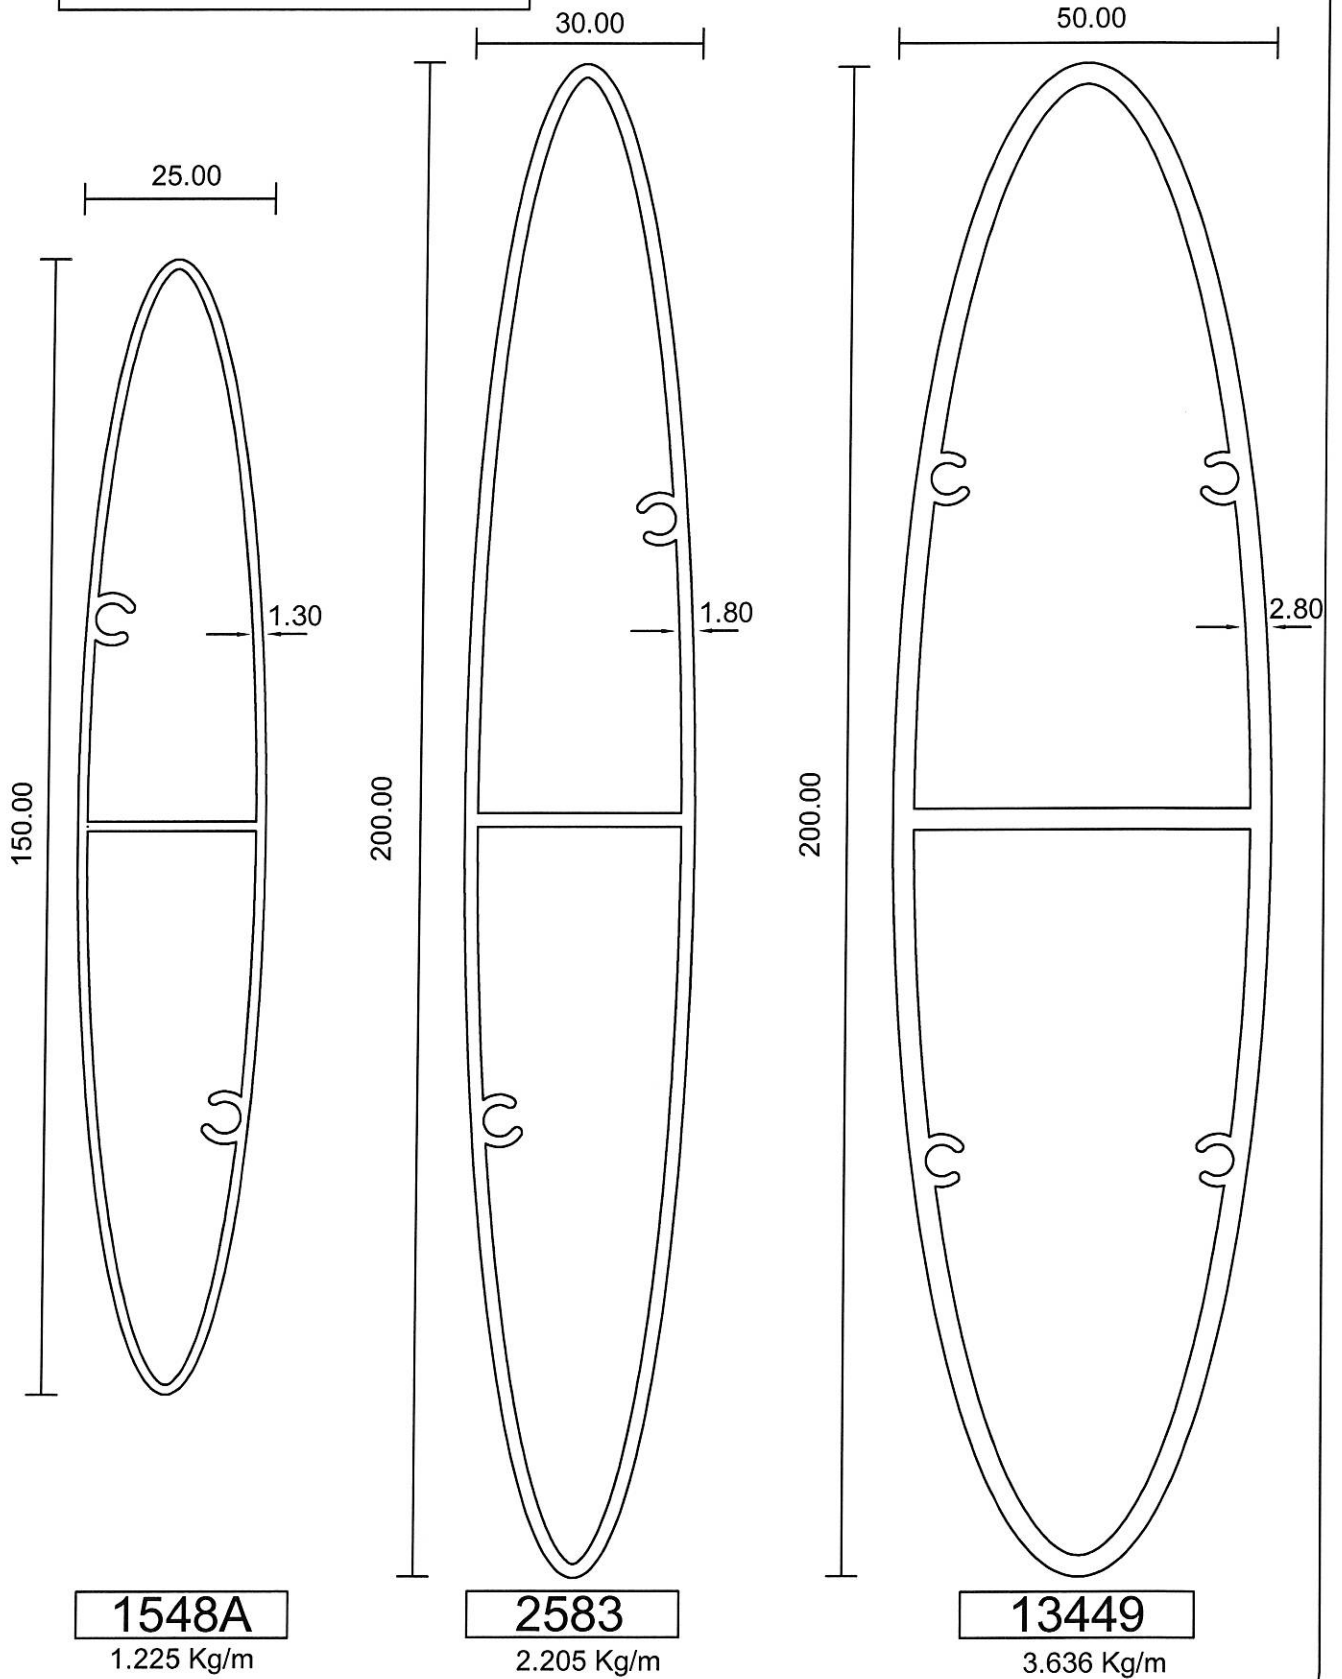

13174A

1.515 Kg/m

Eurogreen Building Products Pte Ltd

56 BENDEMEER ROAD
SINGAPORE 339936
TEL : 84002232
Website : www.eurogreen.com.sg
Email : sales@eurogreen.com.sg

Louvres - Aerofoil

- Drawings are not drawn to scale