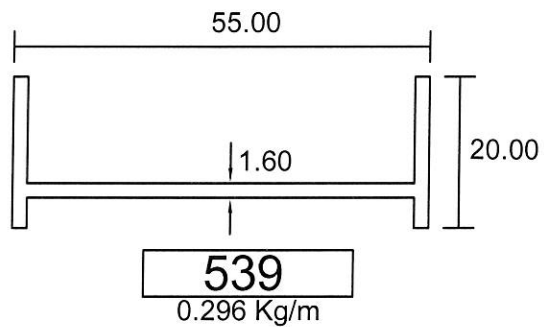

Eurogreen Building Products Pte Ltd

56 BENDEMEER ROAD
SINGAPORE 339936
TEL : 84002232
Website : www.eurogreen.com.sg
Email : sales@eurogreen.com.sg

Louvres

- Drawings are not drawn to scale

L-04