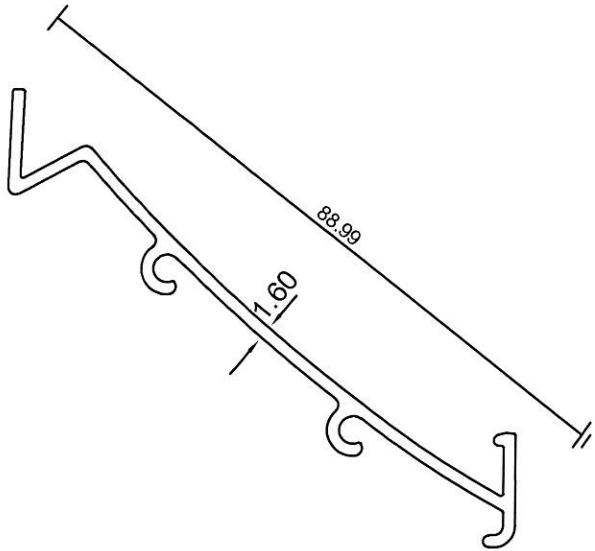

Eurogreen Building Products Pte Ltd

56 BENDEMEER ROAD
SINGAPORE 339936
TEL : 84002232
Website : www.eurogreen.com.sg
Email : sales@eurogreen.com.sg

Performance Louvres

B3257

0.578 Kg/m
Front Blade