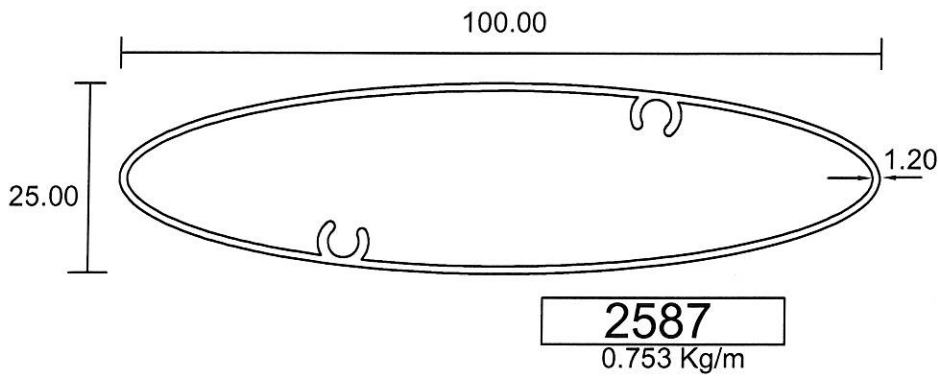

Eurogreen Building Products Pte Ltd

56 BENDEMEER ROAD
SINGAPORE 339936
TEL : 84002232
Website : www.eurogreen.com.sg
Email : sales@eurogreen.com.sg

Louvres

- Drawings are not drawn to scale

AL-01