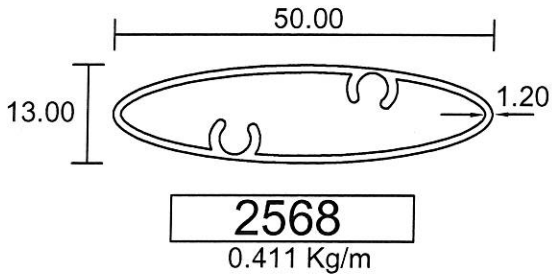

Eurogreen Building Products Pte Ltd

56 BENDEMEER ROAD
SINGAPORE 339936
TEL : 84002232
Website : www.eurogreen.com.sg
Email : sales@eurogreen.com.sg

Louvres

- Drawings are not drawn to scale

AL-01