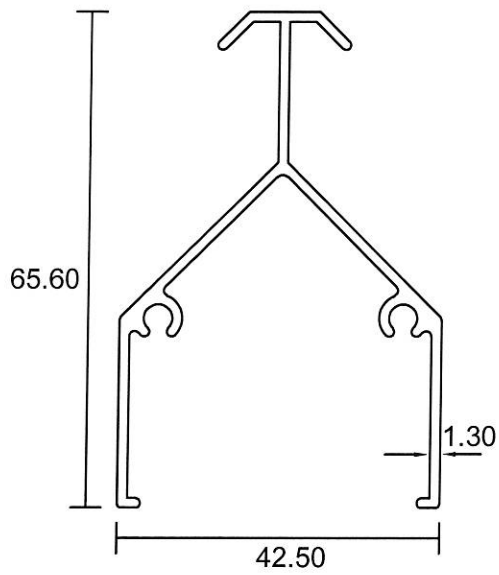

Eurogreen Building Products Pte Ltd

56 BENDEMEER ROAD
SINGAPORE 339936
TEL : 84002232
Website : www.eurogreen.com.sg
Email : sales@eurogreen.com.sg

Louvres

5214
0.620 Kg/m