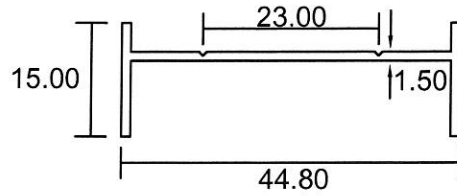

3627A
0.284 Kg/m