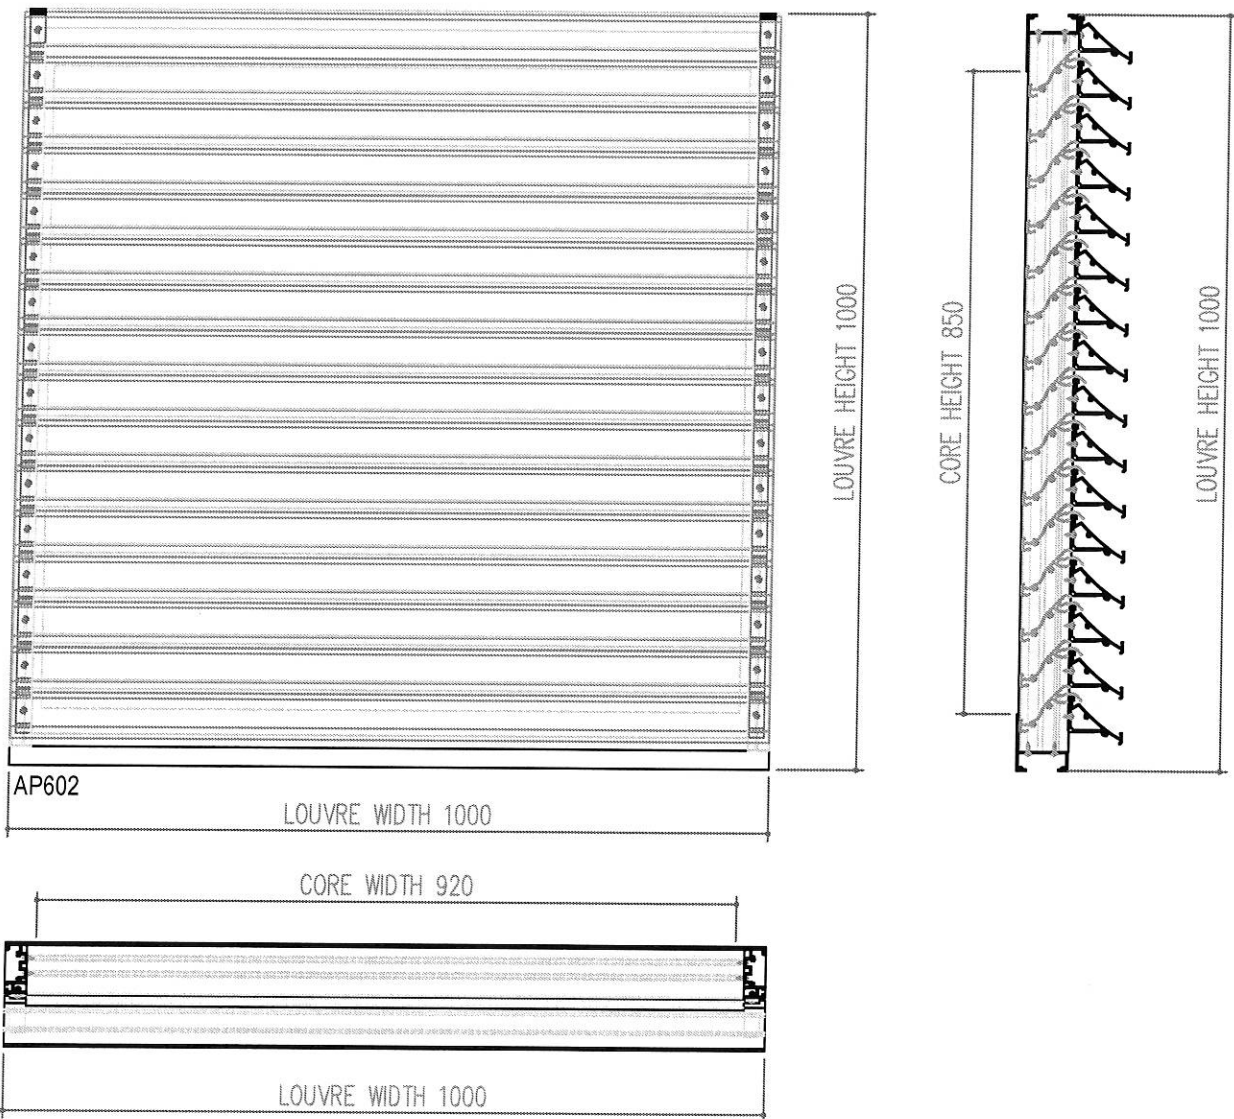

Double Bank Louvres

- Drawings are not drawn to scale

PL-04

Eurogreen Building Products Pte Ltd

56 BENDEMEER ROAD

SINGAPORE 339936

TEL : 84002232

Website : www.eurogreen.com.sg