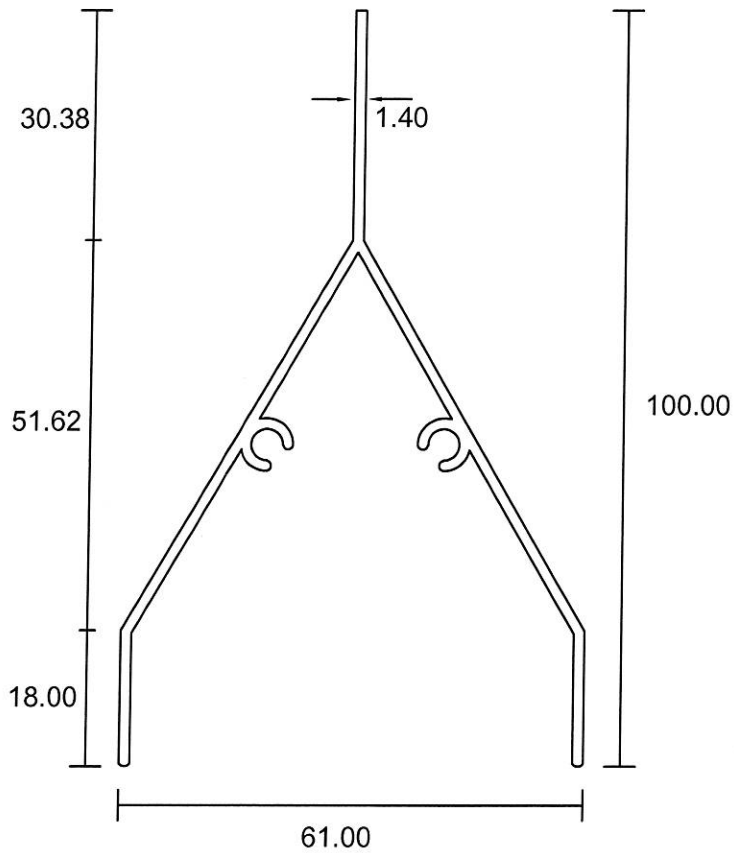

Eurogreen Building Products Pte Ltd

56 BENDEMEER ROAD
SINGAPORE 339936
TEL : 84002232
Website : www.eurogreen.com.sg
Email : sales@eurogreen.com.sg

Louvres

3639A
0.787 Kg/m