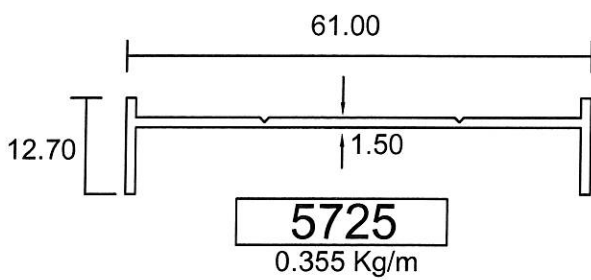

Eurogreen Building Products Pte Ltd

56 BENDEMEER ROAD
SINGAPORE 339936
TEL : 84002232
Website : www.eurogreen.com.sg
Email : sales@eurogreen.com.sg

Louvres

- Drawings are not drawn to scale