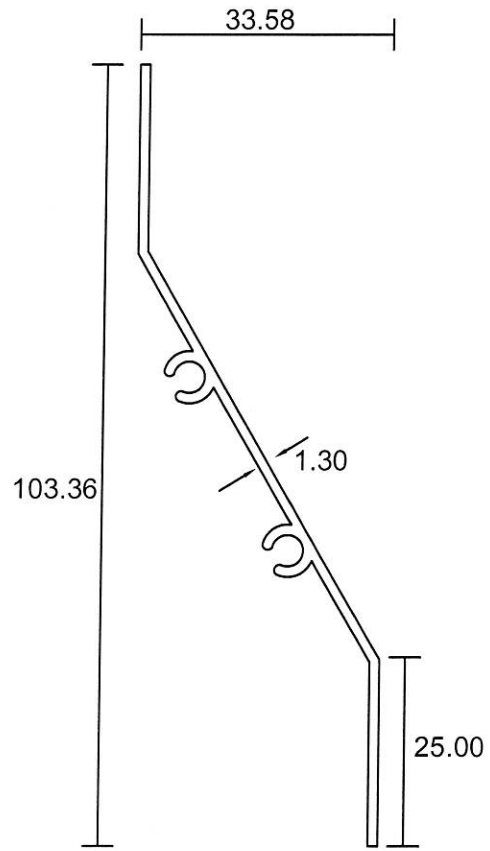

3613S

0.463 Kg/m