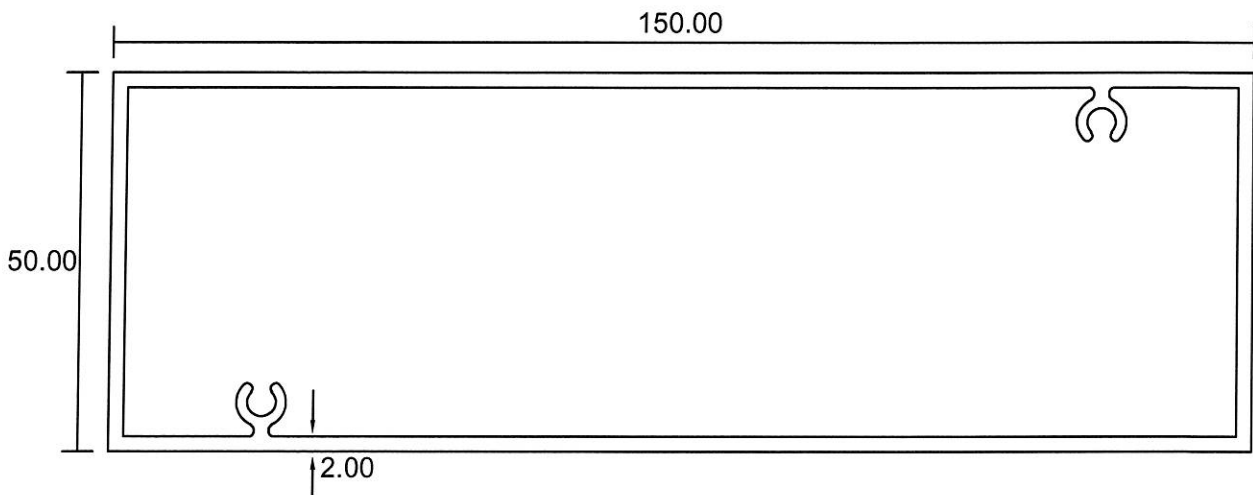

15020

2.240 Kg/m