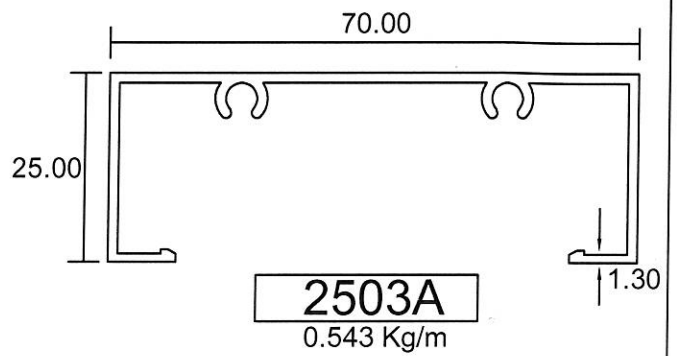

Eurogreen Building Products Pte Ltd

56 BENDEMEER ROAD
SINGAPORE 339936
TEL : 84002232
Website : www.eurogreen.com.sg
Email : sales@eurogreen.com.sg

Fixed / Adjustable Louvres

- Drawings are not drawn to scale

FAL-02