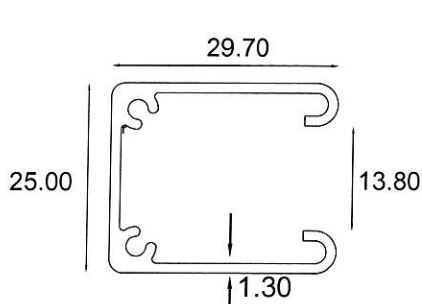

2799

0.790 Kg/m

Assembly Drawing

Eurogreen Building Products Pte Ltd

56 BENDEMEER ROAD
SINGAPORE 339936
TEL : 84002232
Website : www.eurogreen.com.sg
Email : sales@eurogreen.com.sg

Louvres

15333

1.194 Kg/m