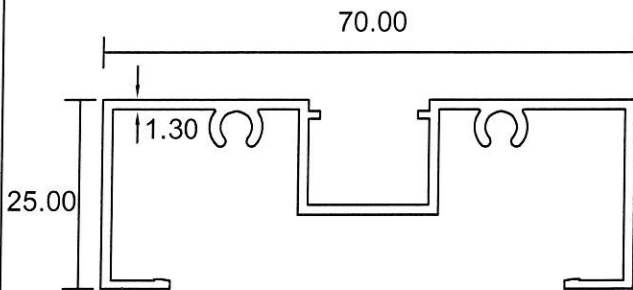

2402A
0.671 Kg/m

6706L
0.774 Kg/m

2502
0.825 Kg/m

2406
0.099 Kg/m

2118A
0.231 Kg/m

- Drawings are not drawn to scale

FAL-01

Eurogreen Building Products Pte Ltd