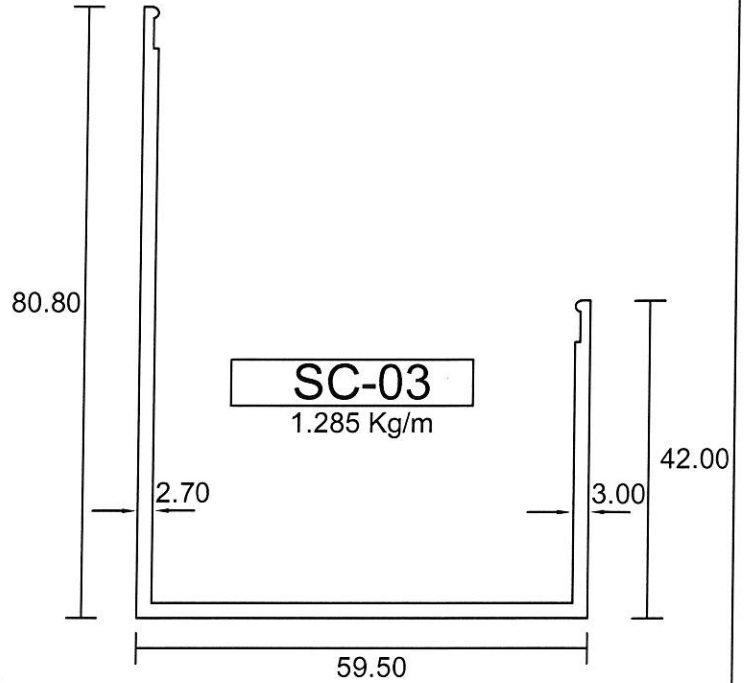

Eurogreen Building Products Pte Ltd

56 BENDEMEER ROAD
SINGAPORE 339936
TEL : 84002232
Website : www.eurogreen.com.sg
Email : sales@eurogreen.com.sg

Louvres

- Drawings are not drawn to scale

AL-01