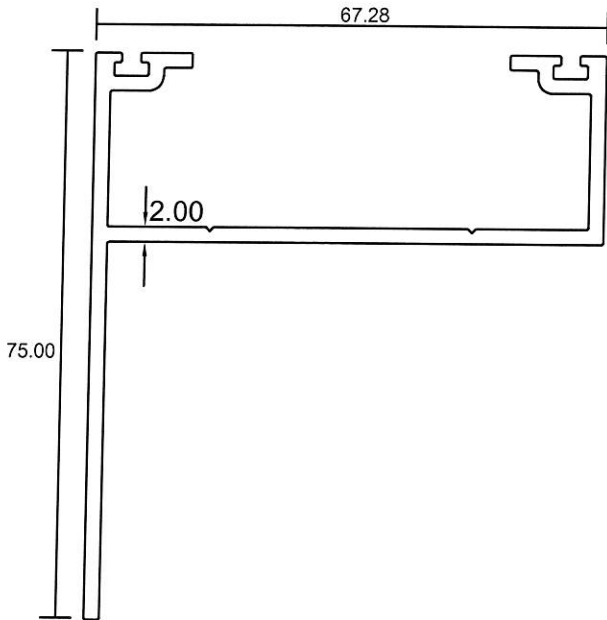

Eurogreen Building Products Pte Ltd

56 BENDEMEER ROAD
SINGAPORE 339936
TEL : 84002232
Website : www.eurogreen.com.sg
Email : sales@eurogreen.com.sg

Performance Louvres

B3253

1.040 Kg/m
Head & Sill