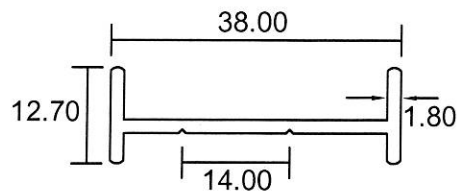

Louvres

3613

0.764 Kg/m

3613S

0.463 Kg/m

5729

0.289 Kg/m

- Drawings are not drawn to scale