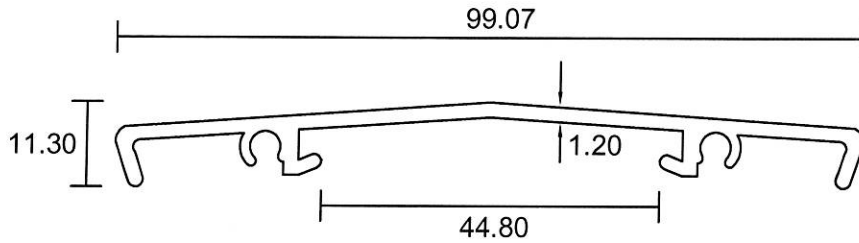

Eurogreen Building Products Pte Ltd

56 BENDEMEER ROAD
SINGAPORE 339936
TEL : 84002232
Website : www.eurogreen.com.sg
Email : sales@eurogreen.com.sg

Louvres

2798

0.472 Kg/m