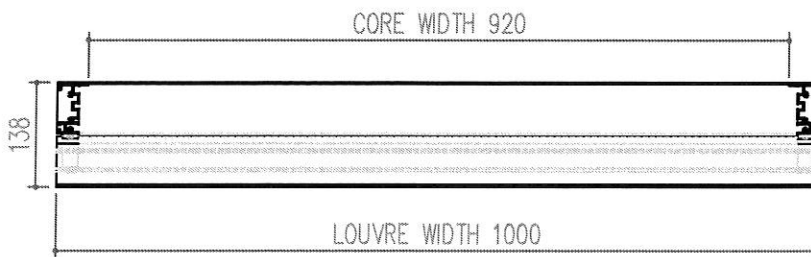

56 BENDEMEER ROAD

SINGAPORE 339936

TEL : 84002232

Website : www.eurogreen.com.sg

Email : sales@eurogreen.com.sg

Performance Louvres

Single Bank Louvres

- Drawings are not drawn to scale