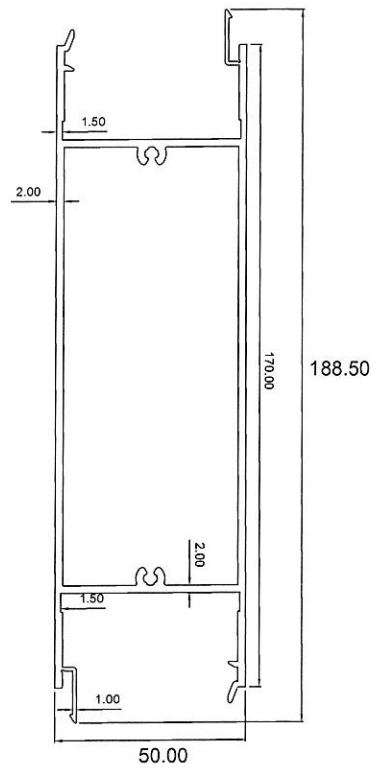

308
2.606 Kg/m
0.5 x Scale

309
2.576 Kg/m

- Drawings are not drawn to scale

AL-04

Eurogreen Building Products Pte Ltd

56 BENDEMEER ROAD
SINGAPORE 339936
TEL : 84002232
Website : www.eurogreen.com.sg
Email : sales@eurogreen.com.sg