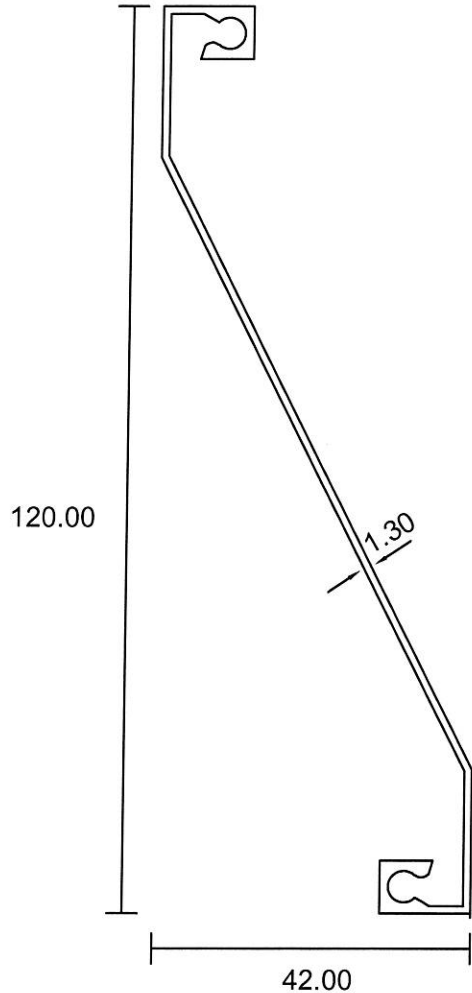

4889
0.615 Kg/m

3627
0.234 Kg/m

3627A
0.284 Kg/m

3627S
0.208 Kg/m

- Drawings are not drawn to scale

Eurogreen Building Products Pte Ltd

56 BENDEMEER ROAD
SINGAPORE 339936
TEL : 84002232
Website : www.eurogreen.com.sg
Email : sales@eurogreen.com.sg