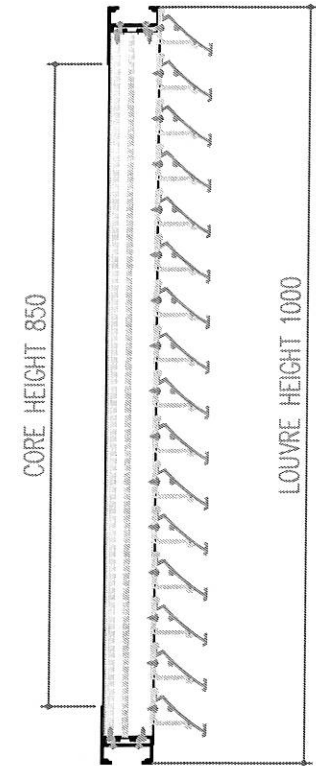

Double Bank Louvres

- Drawings are not drawn to scale

PL-04

Eurogreen Building Products Pte Ltd

56 BENDEMEER ROAD

SINGAPORE 339936

TEL : 84002232

Website : www.eurogreen.com.sg

Email : sales@eurogreen.com.sg

Performance Louvres

Triple Bank Louvres

- Drawings are not drawn to scale

PL-05