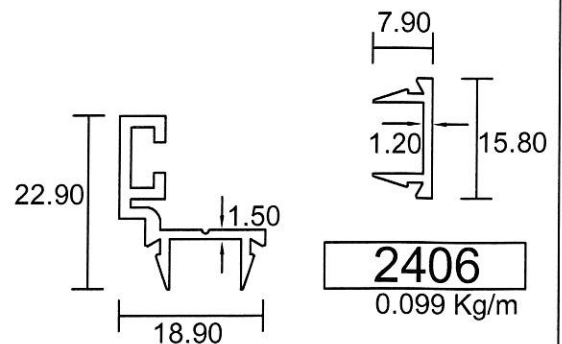

2402A
0.671 Kg/m

6706L
0.774 Kg/m

2502
0.825 Kg/m

2406
0.099 Kg/m

2118A
0.231 Kg/m

- Drawings are not drawn to scale

FAL-01

Eurogreen Building Products Pte Ltd