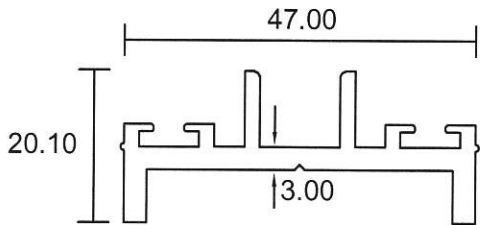

Eurogreen Building Products Pte Ltd

56 BENDEMEER ROAD
SINGAPORE 339936
TEL : 84002232
Website : www.eurogreen.com.sg
Email : sales@eurogreen.com.sg

Curtain Wall

4361

0.648 Kg/m