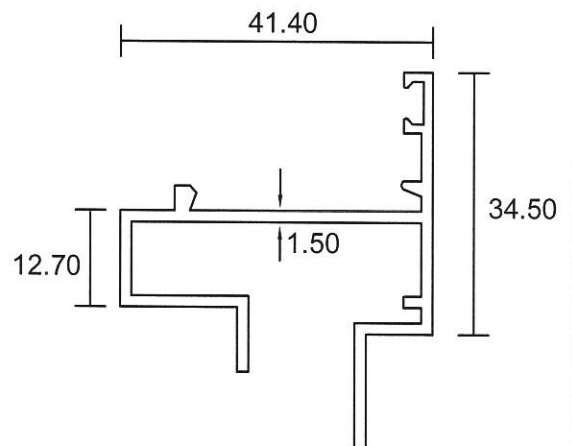

3931

0.582 Kg/m

CS-4126

- Drawings are not drawn to scale

CTW-07