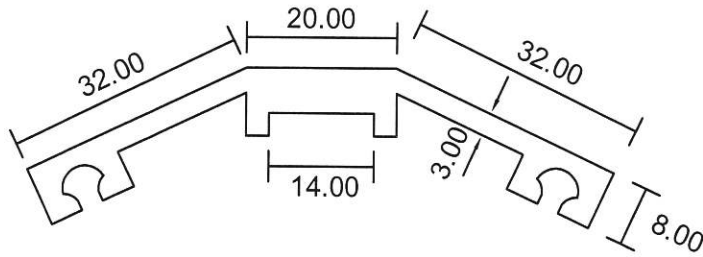

Eurogreen Building Products Pte Ltd

56 BENDEMEER ROAD
SINGAPORE 339936
TEL : 84002232
Website : www.eurogreen.com.sg
Email : sales@eurogreen.com.sg

Curtain Wall

4316A
1.110 Kg/m