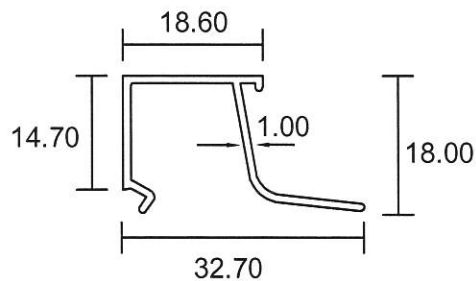

## Curtain Wall

**4160C**

1.488 Kg/m

**4160**

1.996 Kg/m

**4455**

3.241 Kg/m

- Drawings are not drawn to scale

## Curtain Wall

**4456**

2.494 Kg/m

**1029A**

0.408 Kg/m

## Curtain Wall - Casement

**3724**

0.489 Kg/m

**3721**

0.184 Kg/m

- Drawings are not drawn to scale

**CTW-02**