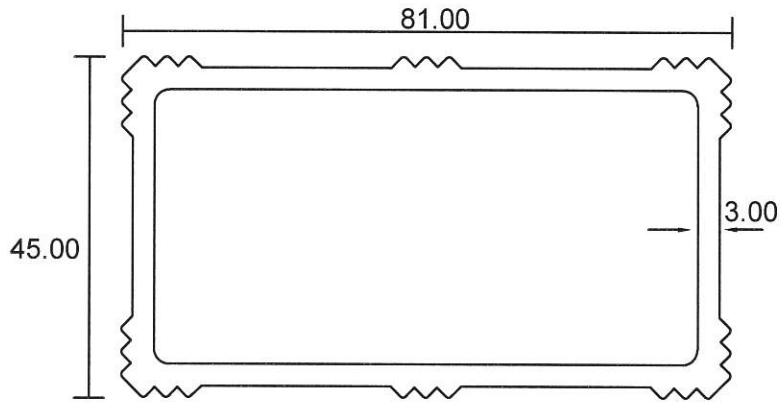

Eurogreen Building Products Pte Ltd

56 BENDEMEER ROAD
SINGAPORE 339936
TEL : 84002232
Website : www.eurogreen.com.sg
Email : sales@eurogreen.com.sg

Curtain Wall

B4360
2.084 Kg/m