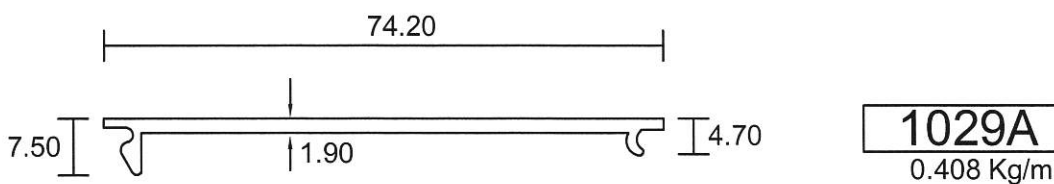

Eurogreen Building Products Pte Ltd

56 BENDEMEER ROAD

SINGAPORE 339936

TEL : 84002232

Website : www.eurogreen.com.sg

Email : sales@eurogreen.com.sg

Curtain Wall

- Drawings are not drawn to scale

CTW-03