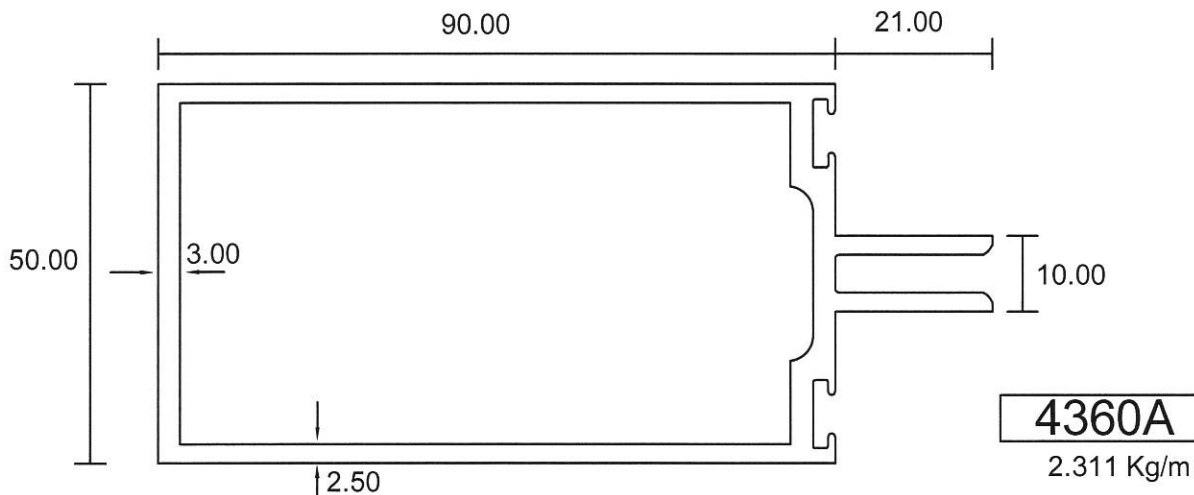

Eurogreen Building Products Pte Ltd

56 BENDEMEER ROAD

SINGAPORE 339936

TEL : 84002232

Website : www.eurogreen.com.sg

Email : sales@eurogreen.com.sg

Curtain Wall

- Drawings are not drawn to scale

CTW-03