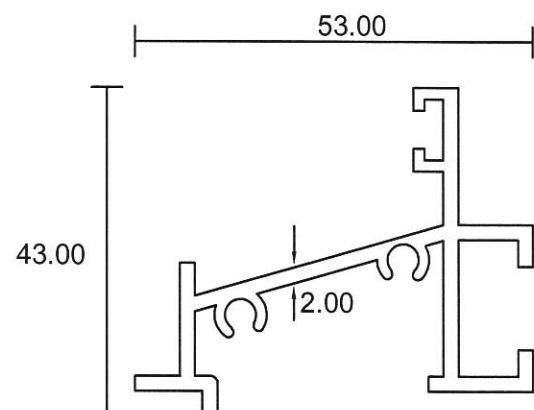

## Curtain Wall

**4211**

0.323 Kg/m

**4209D**

1.022 Kg/m

**8467**

0.313 Kg/m

**4230**

0.288 Kg/m

**4207A**

0.856 Kg/m

**4206A**

0.825 Kg/m

- Drawings are not drawn to scale

CTW-05