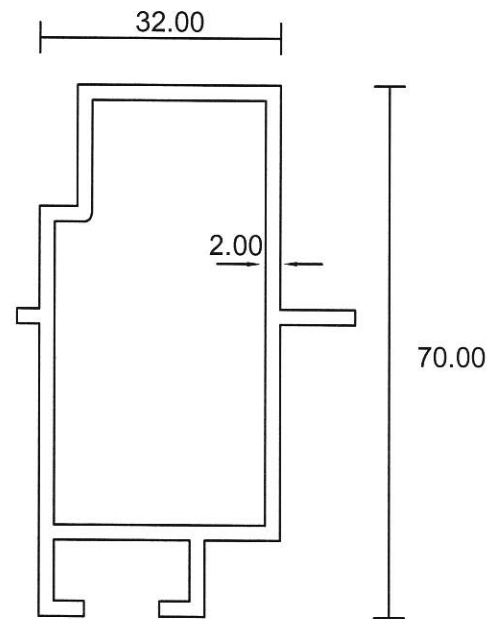

## Curtain Wall

**4201**

3.203 Kg/m

**4208A**

0.813 Kg/m

**4203**

1.171 Kg/m

- Drawings are not drawn to scale