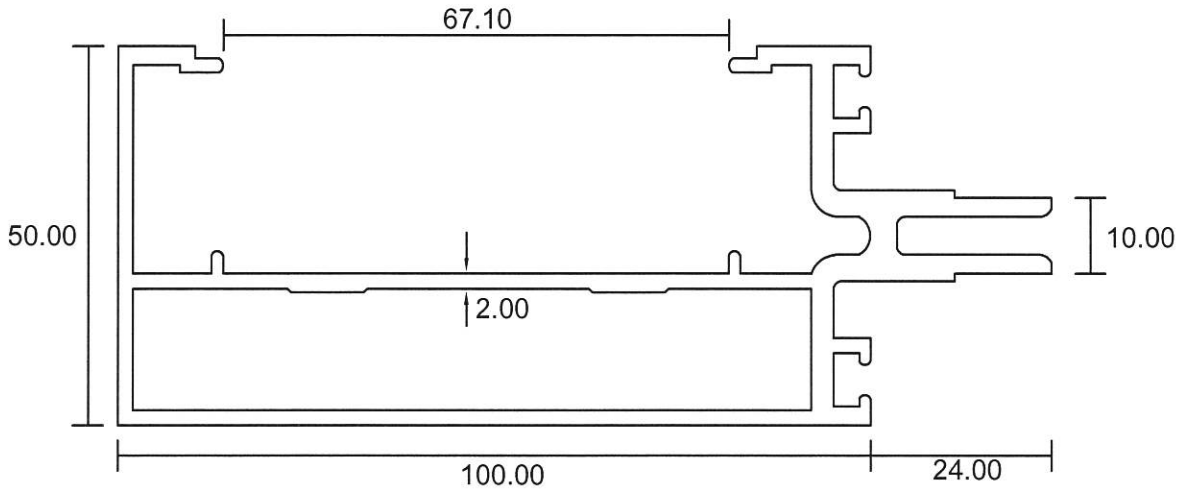

Eurogreen Building Products Pte Ltd

56 BENDEMEER ROAD
SINGAPORE 339936
TEL : 84002232
Website : www.eurogreen.com.sg
Email : sales@eurogreen.com.sg

Curtain Wall

4456

2.494 Kg/m