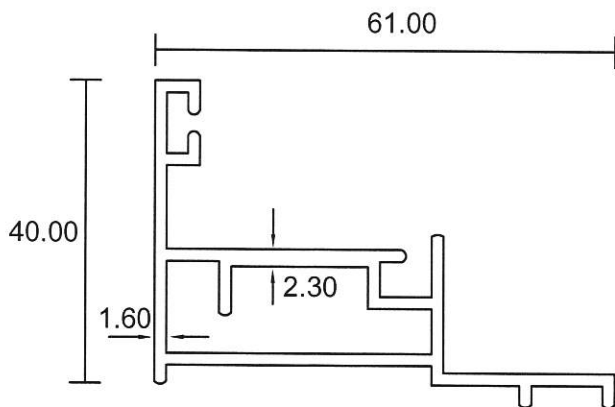

## Curtain Wall

**4228**  
0.963 Kg/m

**4209**  
0.881 Kg/m

**4458**  
0.819 Kg/m

- Drawings are not drawn to scale

**CTW-06**