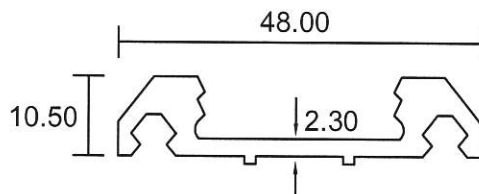

## Curtain Wall

**4341**

1.777 Kg/m

**4320**

0.331 Kg/m

**4309**

0.583 Kg/m

- Drawings are not drawn to scale