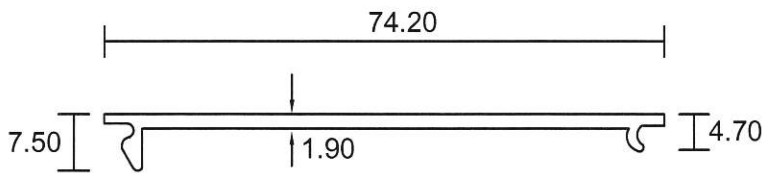

1029A

0.408 Kg/m