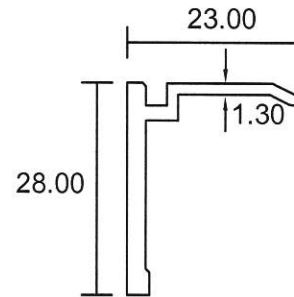

## Curtain Wall

**4211**

0.323 Kg/m

**4209D**

1.022 Kg/m

**8467**

0.313 Kg/m

**4230**

0.288 Kg/m

**4207A**

0.856 Kg/m

**4206A**

0.825 Kg/m

- Drawings are not drawn to scale

CTW-05