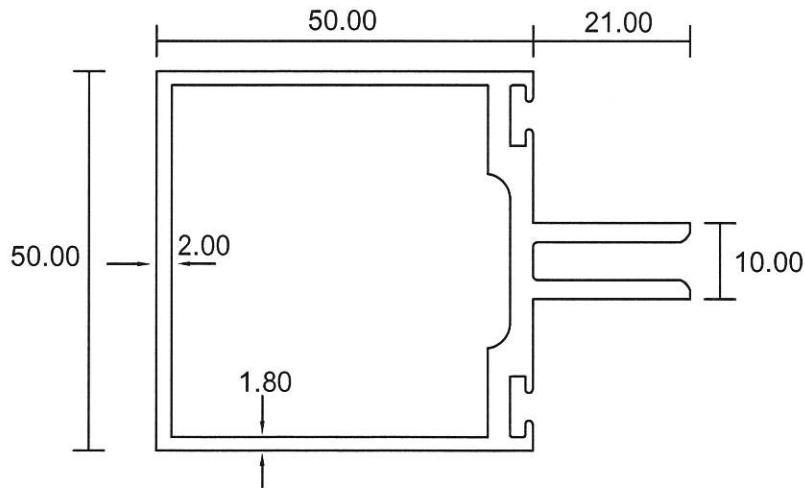

## Curtain Wall

**4160C**

1.488 Kg/m

**4160**

1.996 Kg/m

**4455**

3.241 Kg/m

- Drawings are not drawn to scale