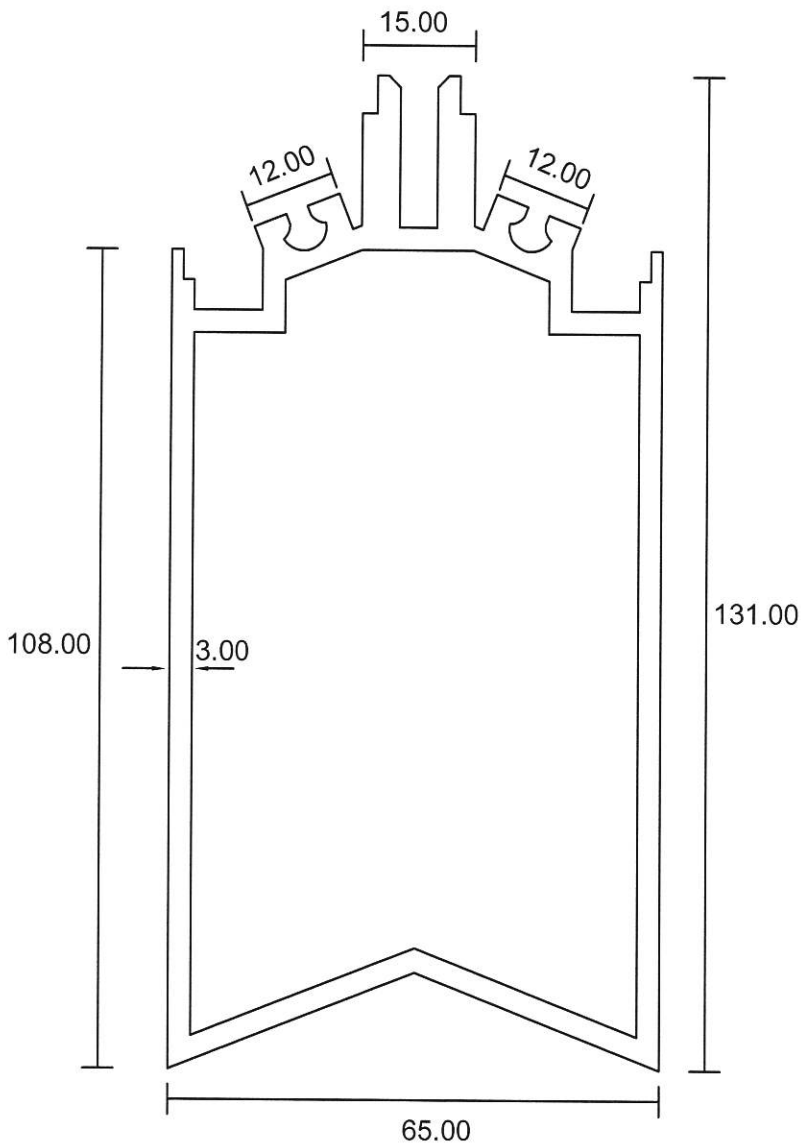

4317A
3.677 Kg/m

- Drawings are not drawn to scale

CTW-09