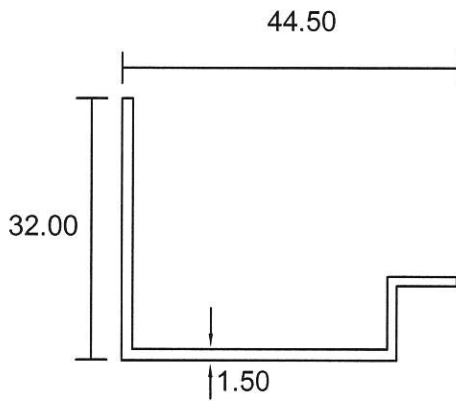

Eurogreen Building Products Pte Ltd

56 BENDEMEER ROAD

SINGAPORE 339936

TEL : 84002232

Website : www.eurogreen.com.sg

Email : sales@eurogreen.com.sg

Curtain Wall

4211

0.323 Kg/m