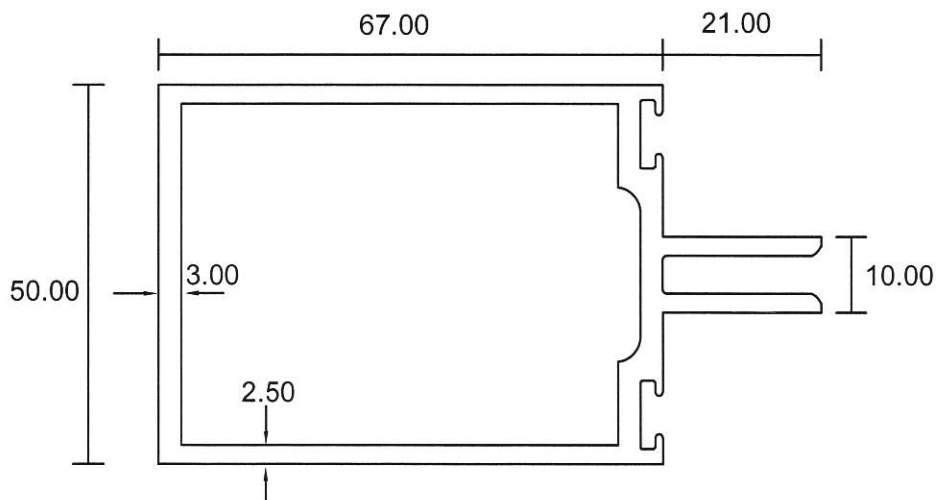

## Curtain Wall

**4160C**

1.488 Kg/m

**4160**

1.996 Kg/m

**4455**

3.241 Kg/m

- Drawings are not drawn to scale