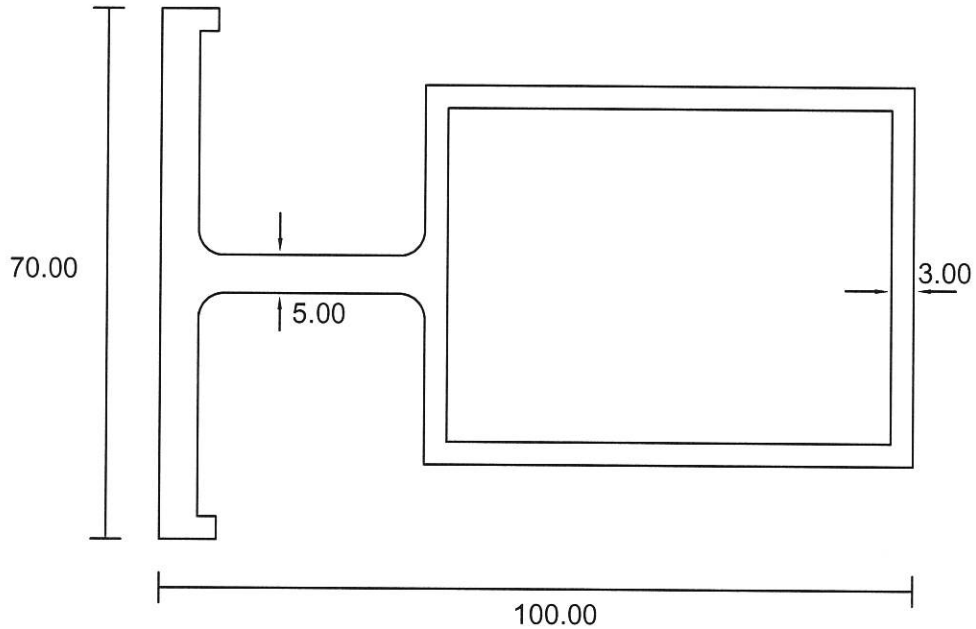

Eurogreen Building Products Pte Ltd

56 BENDEMEER ROAD
SINGAPORE 339936
TEL : 84002232
Website : www.eurogreen.com.sg
Email : sales@eurogreen.com.sg

Curtain Wall

4201

3.203 Kg/m