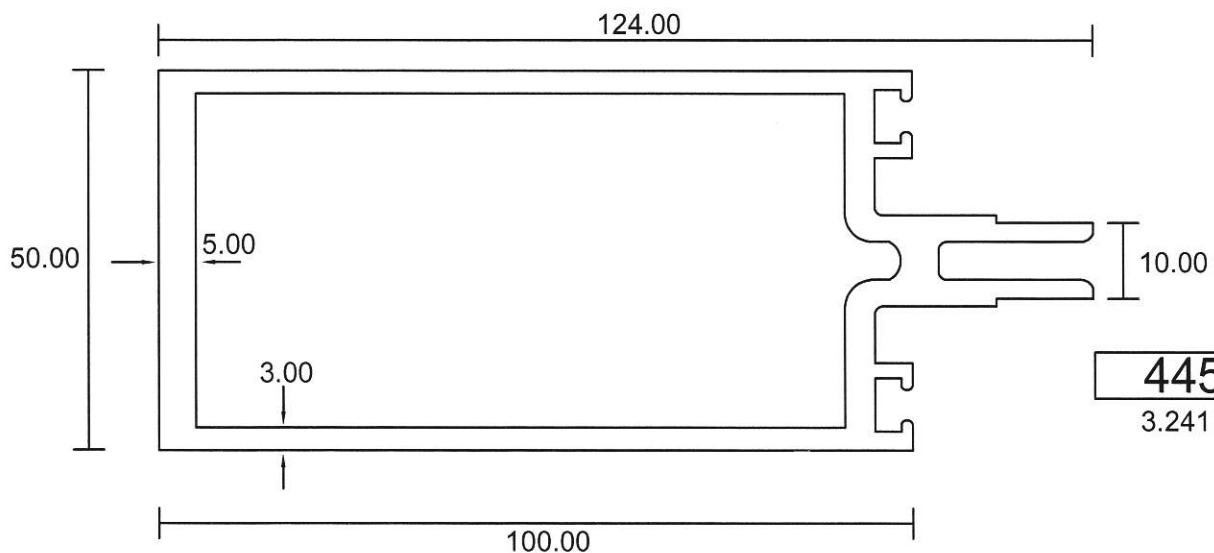

## Curtain Wall

**4160C**

1.488 Kg/m

**4160**

1.996 Kg/m

**4455**

3.241 Kg/m

- Drawings are not drawn to scale