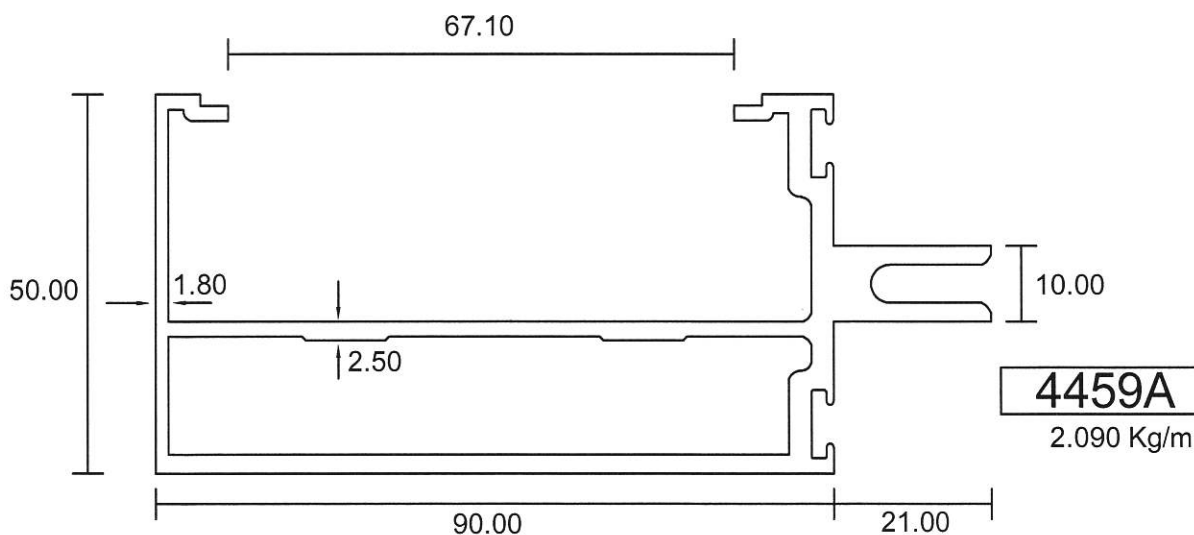

Eurogreen Building Products Pte Ltd

56 BENDEMEER ROAD

SINGAPORE 339936

TEL : 84002232

Website : www.eurogreen.com.sg

Email : sales@eurogreen.com.sg

Curtain Wall

- Drawings are not drawn to scale

CTW-03