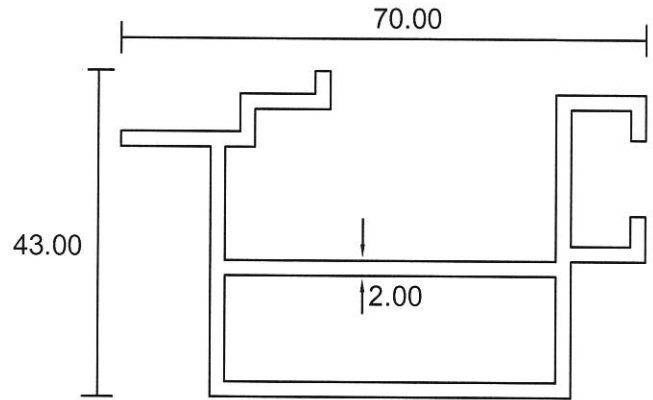

4204

1.213 Kg/m