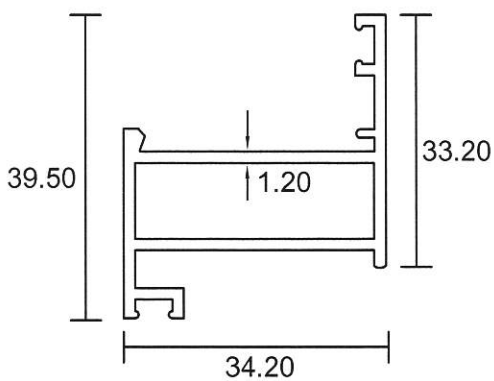

## Curtain Wall

**4160C**

1.488 Kg/m

**4160**

1.996 Kg/m

**4455**

3.241 Kg/m

- Drawings are not drawn to scale

## Curtain Wall

**4456**

2.494 Kg/m

**1029A**

0.408 Kg/m

## Curtain Wall - Casement

**3724**

0.489 Kg/m

**3721**

0.184 Kg/m

- Drawings are not drawn to scale

**CTW-02**