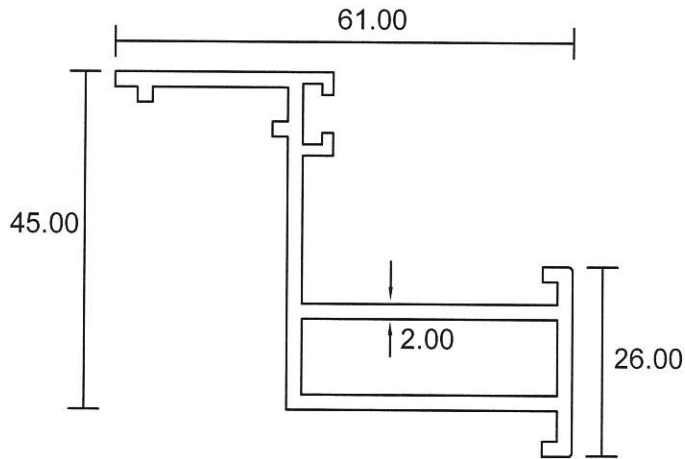

Eurogreen Building Products Pte Ltd

56 BENDEMEER ROAD
SINGAPORE 339936
TEL : 84002232
Website : www.eurogreen.com.sg
Email : sales@eurogreen.com.sg

Curtain Wall

4228
0.963 Kg/m