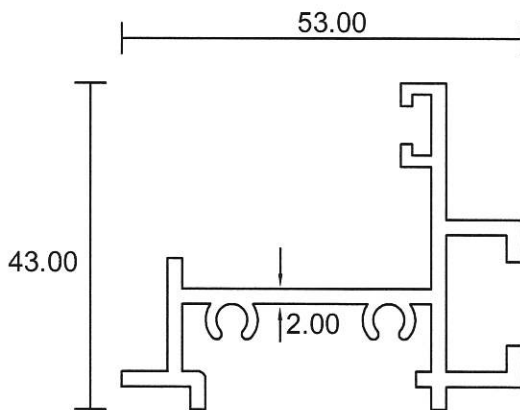

## Curtain Wall

**4211**

0.323 Kg/m

**4209D**

1.022 Kg/m

**8467**

0.313 Kg/m

**4230**

0.288 Kg/m

**4207A**

0.856 Kg/m

**4206A**

0.825 Kg/m

- Drawings are not drawn to scale

CTW-05