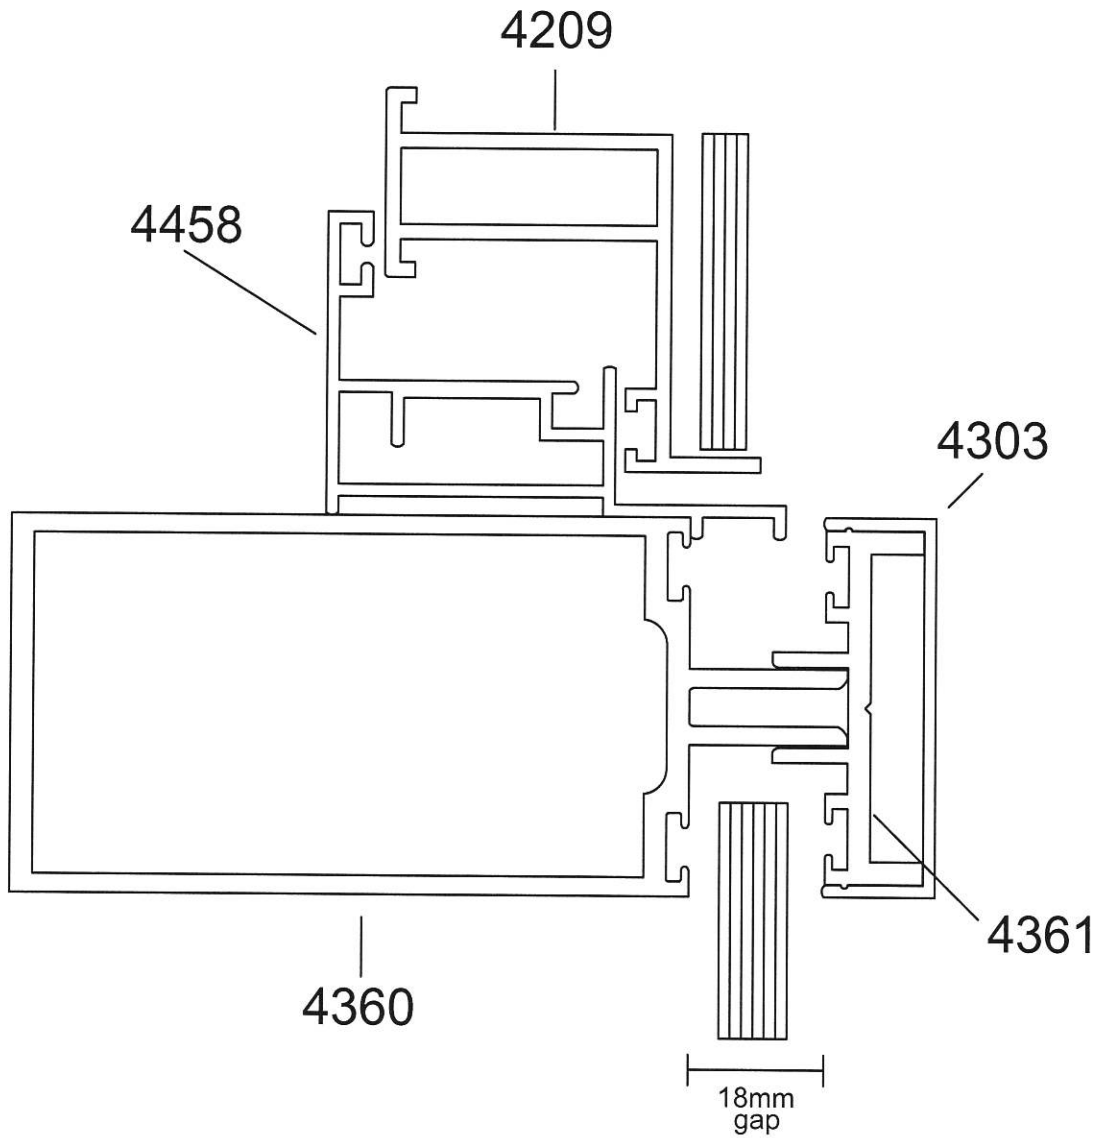

Eurogreen Building Products Pte Ltd

56 BENDEMEER ROAD
SINGAPORE 339936

TEL : 84002232

Website : www.eurogreen.com.sg

Email : sales@eurogreen.com.sg

Curtain Wall Assembly

- Drawings are not drawn to scale

CTW-10