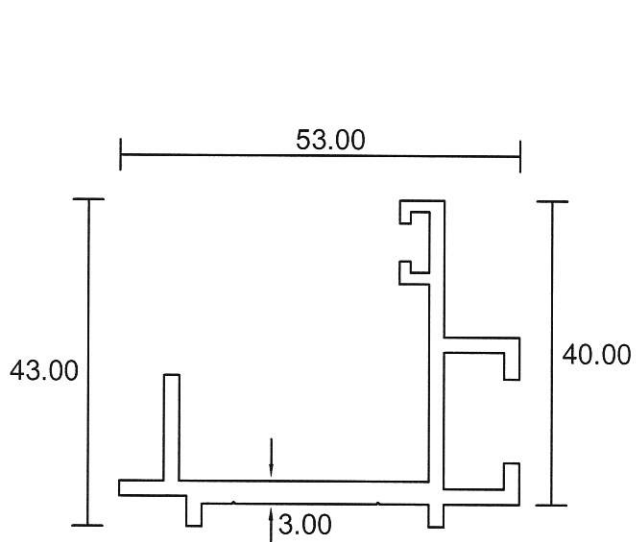

## Curtain Wall

**4201**

3.203 Kg/m

**4208A**

0.813 Kg/m

**4203**

1.171 Kg/m

- Drawings are not drawn to scale