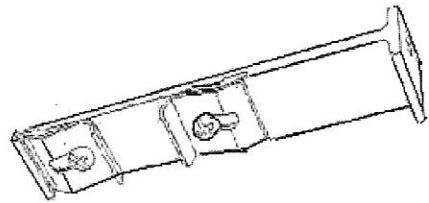

7007 Ceiling Bracket

4004 End Cap

8406

7008 Single Bracket

7009 Double Bracket

4002 Overlap Master Roller & 4002 Master Roller

9040 Tension Pulley

- Drawings are not drawn to scale

CT-01

Eurogreen Building Products Pte Ltd

56 BENDEMEER ROAD
SINGAPORE 339936
TEL : 84002232
Website : www.eurogreen.com.sg
Email : sales@eurogreen.com.sg

Curtain Track

Curved Curtain Track

Curved Roller

Curved End Cap

Curved Single Bracket

Curved Double Bracket

Curved Ceiling Bracket

Curved Double Ceiling Bracket

Curved Roller