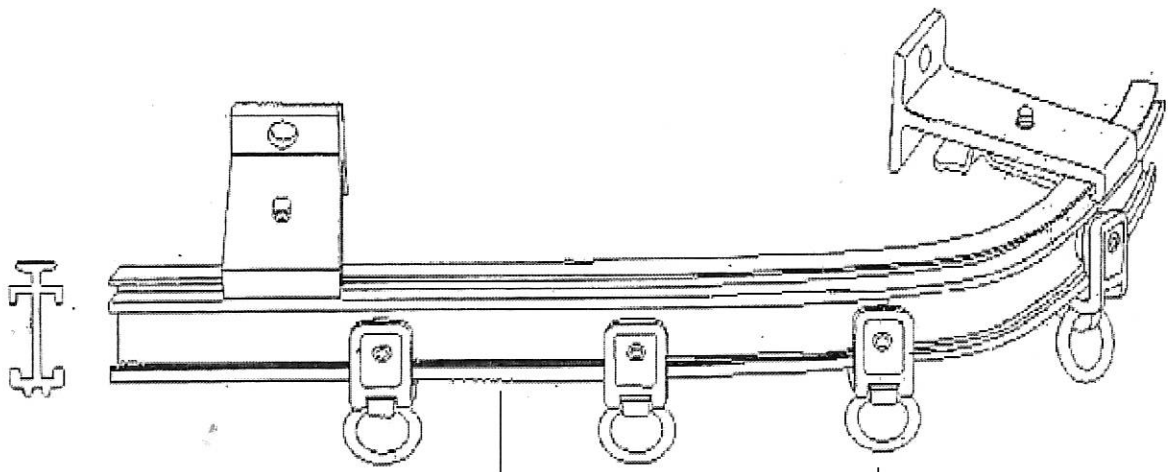

7007 Ceiling Bracket

4004 End Cap

8406

7008 Single Bracket

7009 Double Bracket

4002 Overlap Master Roller & 4002 Master Roller

9040 Tension Pulley

- Drawings are not drawn to scale

CT-01

Eurogreen Building Products Pte Ltd

56 BENDEMEER ROAD
SINGAPORE 339936
TEL : 84002232
Website : www.eurogreen.com.sg
Email : sales@eurogreen.com.sg

Curtain Track

Curved Curtain Track

Curved Roller

Curved End Cap