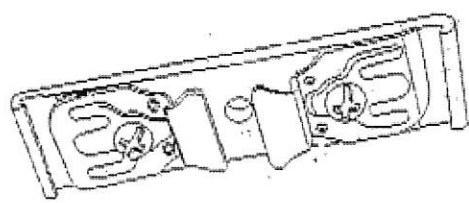

7007 Ceiling Bracket

4004 End Cap

8406

7008 Single Bracket

7009 Double Bracket

4002 Overlap Master Roller & 4002 Master Roller

9040 Tension Pulley

- Drawings are not drawn to scale

CT-01

Eurogreen Building Products Pte Ltd

56 BENDEMEER ROAD
SINGAPORE 339936
TEL : 84002232
Website : www.eurogreen.com.sg
Email : sales@eurogreen.com.sg

Curtain Track

Curved Curtain Track

Curved Roller

Curved End Cap

Curved Single Bracket

Curved Double Bracket

Curved Ceiling Bracket

Curved Double Ceiling Bracket

Curved Roller