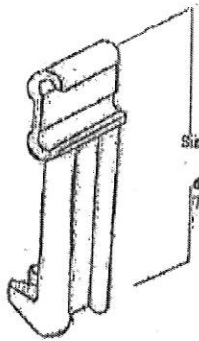

## Cat Ladder

12221

0.818 Kg/m

12232

0.423 Kg/m

## Accessories

- Drawings are not drawn to scale

CL-01

## Cat Ladder Accessories

Centre Brackets For Cat Ladder Use

Size

6.5

7.5

Floor Brackets For Cat Ladder Use (180 Degree Joint Bracket)

Elbow Brackets For Cat Ladder Use

Size