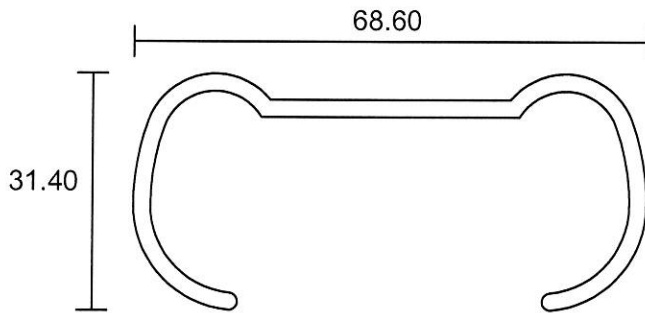

## Cat Ladder

12221

0.818 Kg/m

12232

0.423 Kg/m

## Accessories

- Drawings are not drawn to scale

CL-01

## Cat Ladder Accessories

Centre Brackets For Cat Ladder Use

Size

6.5

7.5

Floor Brackets For Cat Ladder Use (180 Degree Joint Bracket)

Elbow Brackets For Cat Ladder Use

Size