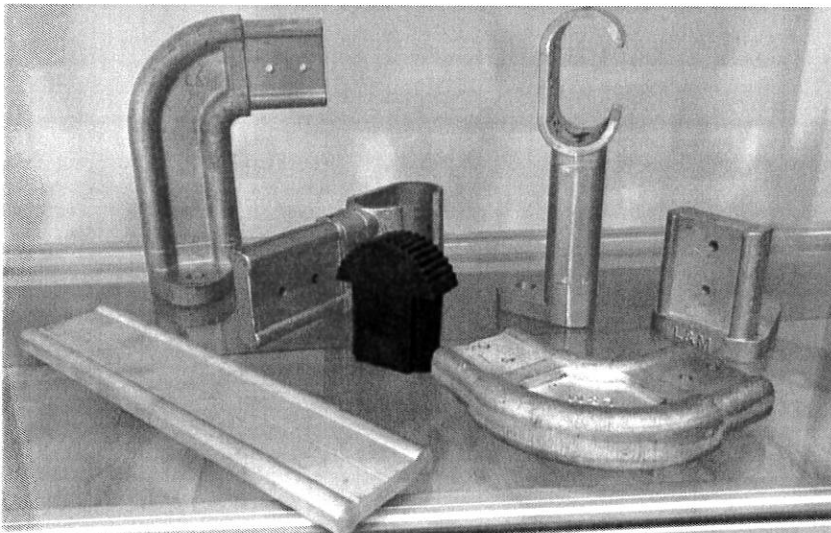

## Cat Ladder

12221

0.818 Kg/m

12232

0.423 Kg/m

## Accessories

- Drawings are not drawn to scale

CL-01