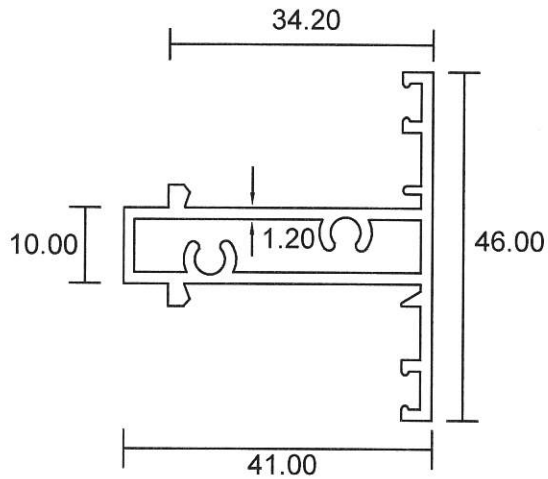

Eurogreen Building Products Pte Ltd

56 BENDEMEER ROAD

SINGAPORE 339936

TEL : 84002232

Website : www.eurogreen.com.sg

Email : sales@eurogreen.com.sg

Casement Window

41mm outer

3722

0.614 Kg/m
Casement Mullion