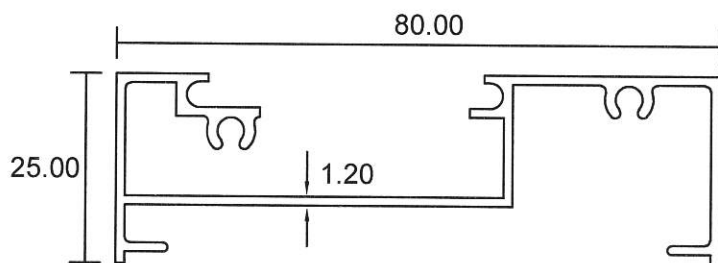

Eurogreen Building Products Pte Ltd

56 BENDEMEER ROAD
SINGAPORE 339936
TEL : 84002232
Website : www.eurogreen.com.sg
Email : sales@eurogreen.com.sg

Casement Window

CW9100
0.692 Kg/m
Casement Outer