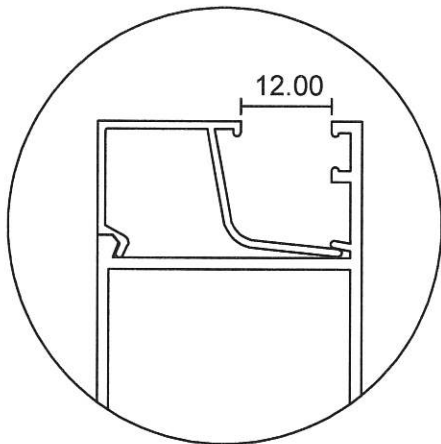

## Casement Window

**1207N**  
0.833 Kg/m  
Casement Inner

**3721L**  
0.198 Kg/m  
Casement Beading

**3721**  
0.184 Kg/m  
Casement Beading

**3721**

**3721L**

- Drawings are not drawn to scale

CW 1-08