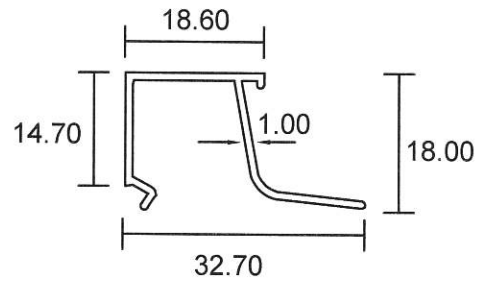

**Casement Window**

72mm outer

**3991AN**

0.664 Kg/m  
Casement Outer

**3992AN**

1.094 Kg/m  
Casement Mullion

- Drawings are not drawn to scale

CW 1-07

## Casement Window

**1207N**  
0.833 Kg/m  
Casement Inner

**3721L**  
0.198 Kg/m  
Casement Beading

**3721**  
0.184 Kg/m  
Casement Beading

**3721**

**3721L**

- Drawings are not drawn to scale

CW 1-08