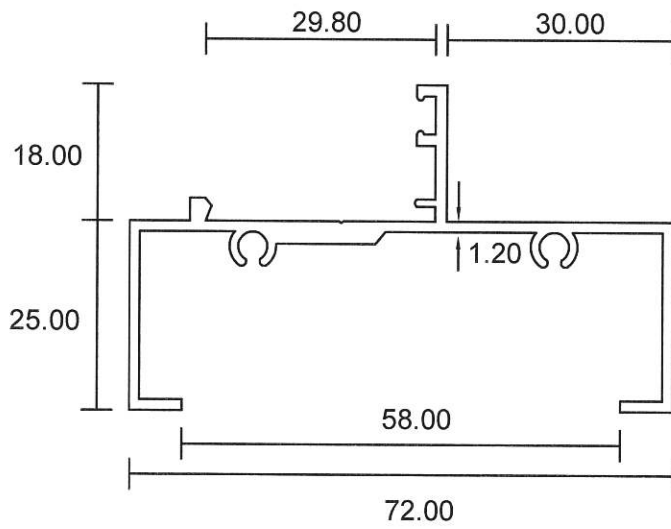

**Casement Window**

72mm outer

**3991AN**

0.664 Kg/m  
Casement Outer

**3992AN**

1.094 Kg/m  
Casement Mullion

- Drawings are not drawn to scale

CW 1-07