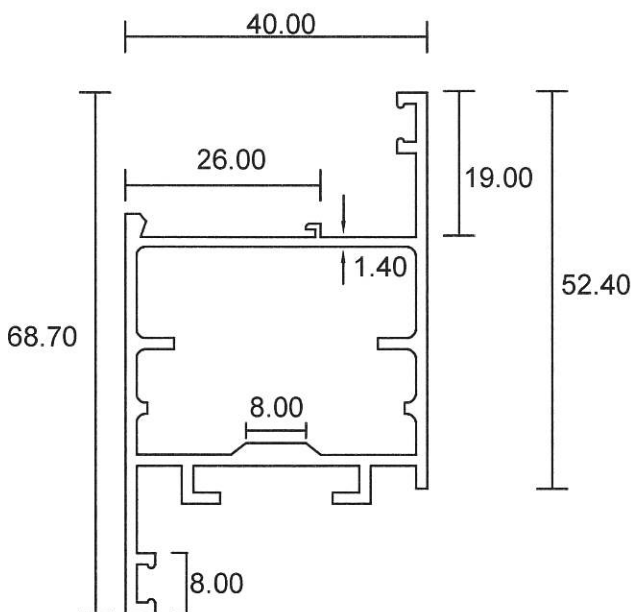

## Casement Window

**0445**  
0.851 Kg/m  
Casement Inner

**0456**  
0.910 Kg/m  
Casement Inner  
w Groove

- Drawings are not drawn to scale

CW 2-02