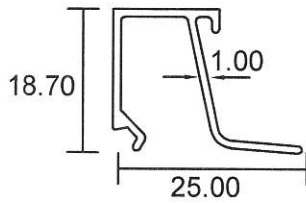

0444N

0.176 Kg/m