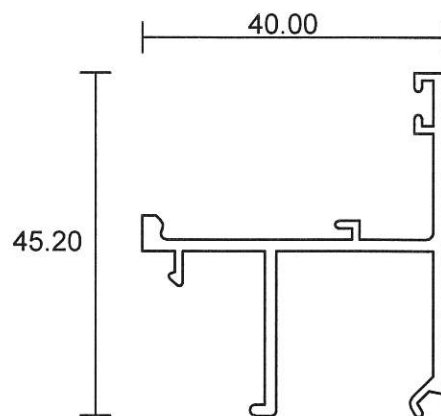

## Casement Window

**0544**

1.001 Kg/m  
Casement Outer

**0545**

1.212 Kg/m  
Casement Outer

**0582**

0.509 Kg/m  
Casement Adaptor

- Drawings are not drawn to scale