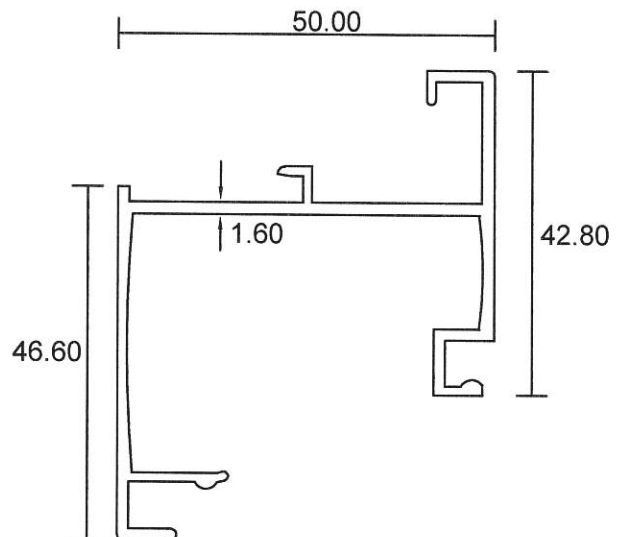

ECW-9007

0.771 Kg/m
Casement Inner ??

- Drawings are not drawn to scale

ECW 1-02