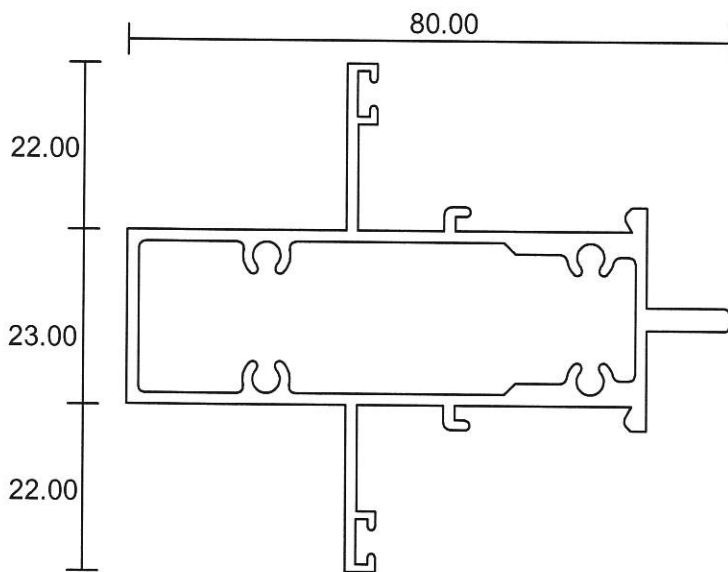

## Casement Window

**17203**  
1.025 Kg/m

Casement Outer

**17206A**  
1.344 Kg/m

Casement Mullion

- Drawings are not drawn to scale

CW 4-01