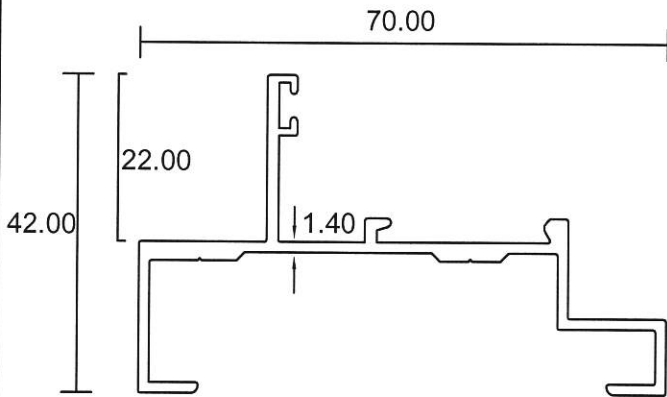

Eurogreen Building Products Pte Ltd

56 BENDEMEER ROAD

SINGAPORE 339936

TEL : 84002232

Website : www.eurogreen.com.sg

Email : sales@eurogreen.com.sg

Casement Window

15504

Casement Outer

0.672 Kg/m