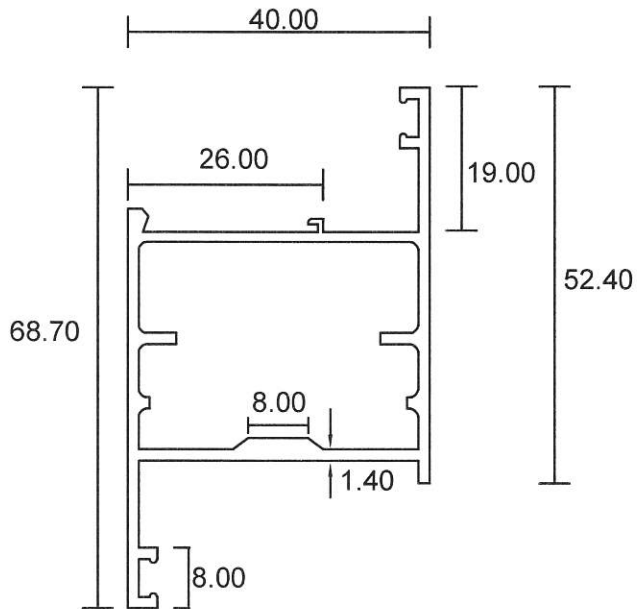

## Casement Window

**0445**  
0.851 Kg/m  
Casement Inner

**0456**  
0.910 Kg/m  
Casement Inner  
w Groove

- Drawings are not drawn to scale

CW 2-02