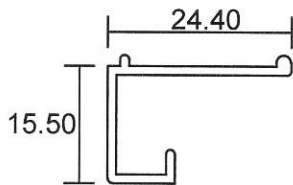

ECW-9008

0.172 Kg/m
Casement Adaptor