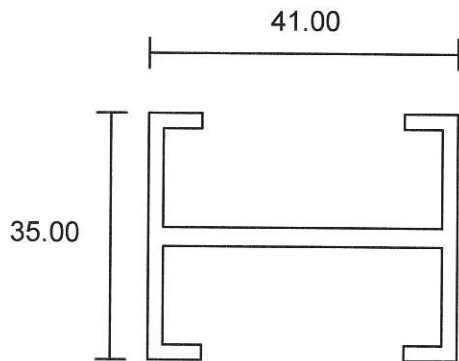

3954

0.749 Kg/m
Casement Outer