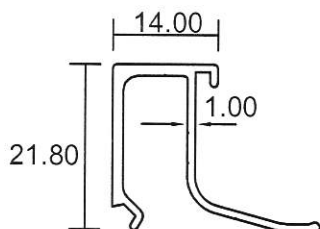

0589

0.235 Kg/m