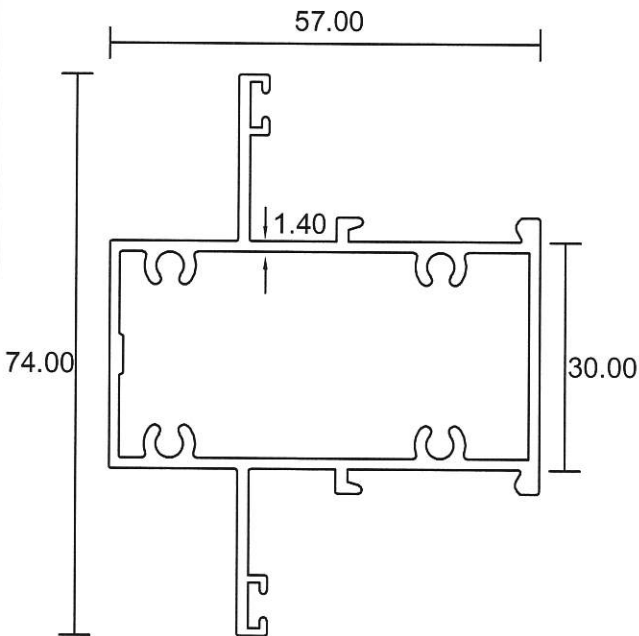

## Casement Window

**15504**

Casement Outer

0.672 Kg/m

**15506**

Casement Outer

0.697 Kg/m

**15893**