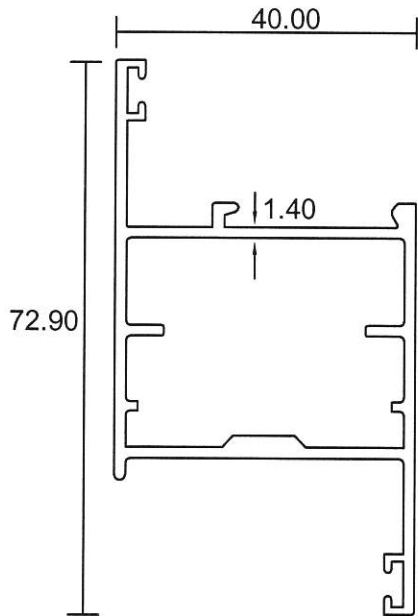

Eurogreen Building Products Pte Ltd

56 BENDEMEER ROAD
SINGAPORE 339936
TEL : 84002232
Website : www.eurogreen.com.sg
Email : sales@eurogreen.com.sg

Casement Window

17348

0.900 Kg/m

Casement Inner