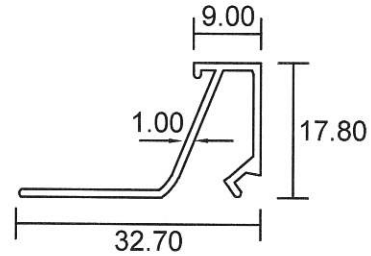

3721L
0.198 Kg/m
Casement Beading