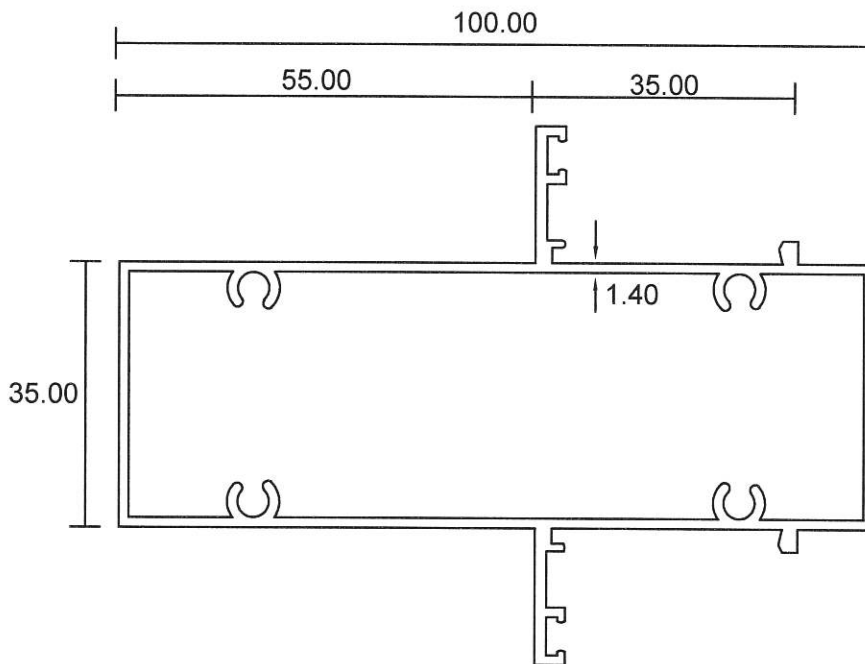

**Casement Window**

100mm outer

**1295**

0.893 Kg/m  
Casement Outer

**1296**

1.394 Kg/m  
Casement Mullion

- Drawings are not drawn to scale

**CW 1-05**