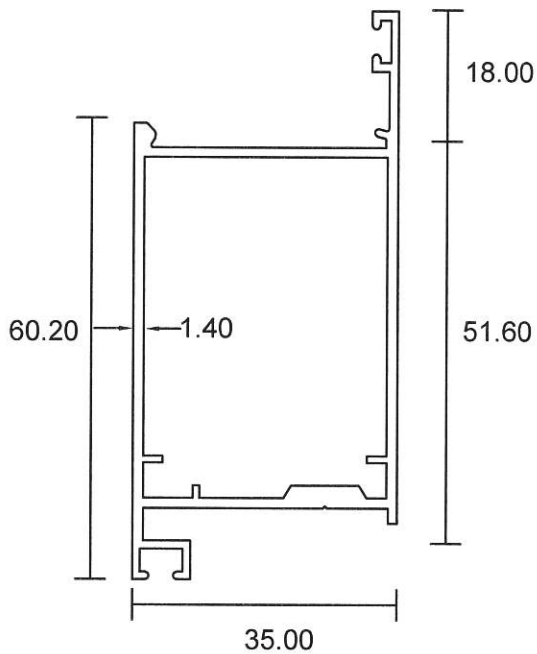

**Casement Window**

72mm outer

**3991AN**

0.664 Kg/m  
Casement Outer

**3992AN**

1.094 Kg/m  
Casement Mullion

- Drawings are not drawn to scale

CW 1-07

## Casement Window

**1207N**  
0.833 Kg/m  
Casement Inner

**3721L**  
0.198 Kg/m  
Casement Beading

**3721**  
0.184 Kg/m  
Casement Beading

**3721**

**3721L**

- Drawings are not drawn to scale

CW 1-08