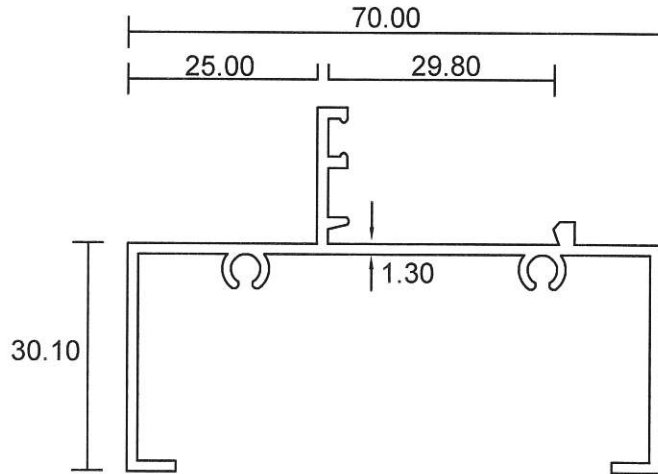

**Casement Window**

70mm outer

**1285**

0.665 Kg/m  
Casement Outer

**1286**

1.104 Kg/m  
Casement Mullion

- Drawings are not drawn to scale

**CW 1-04**