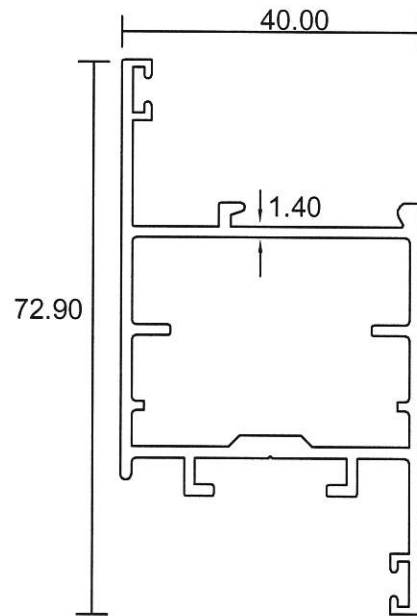

17349

0.958 Kg/m

Casement Inner
w groove