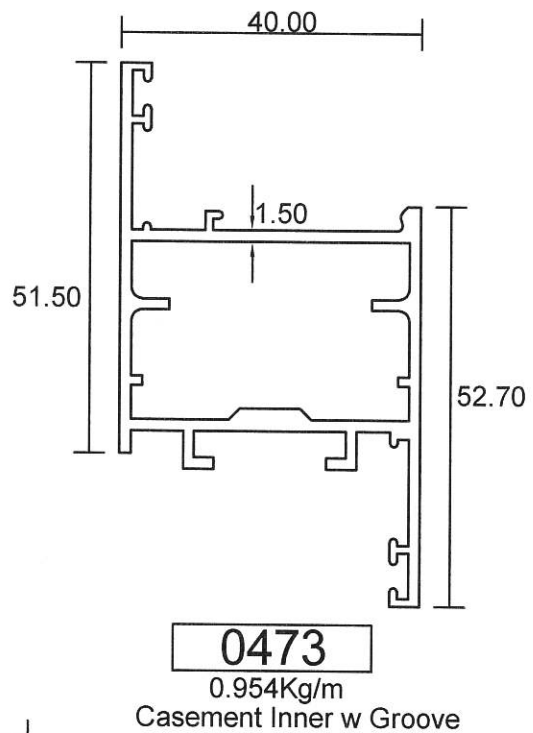

Eurogreen Building Products Pte Ltd

56 BENDEMEER ROAD

SINGAPORE 339936

TEL : 84002232

Website : www.eurogreen.com.sg

Email : sales@eurogreen.com.sg

Casement Window

- Drawings are not drawn to scale

CW 3-02