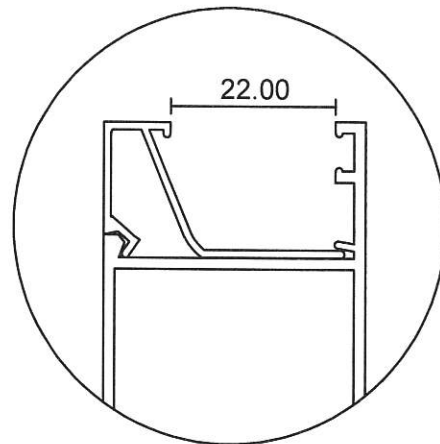

## Casement Window

**1207N**  
0.833 Kg/m  
Casement Inner

**3721L**  
0.198 Kg/m  
Casement Beading

**3721**  
0.184 Kg/m  
Casement Beading

**3721**

**3721L**

- Drawings are not drawn to scale

CW 1-08