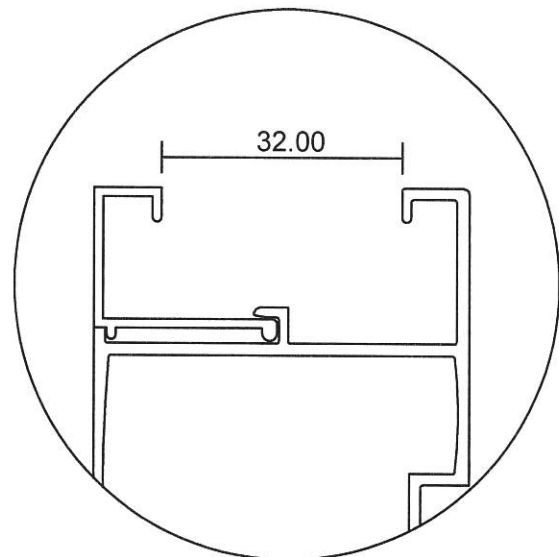

## Europrofile - Casement Window

**ECW-9007A**

0.786 Kg/m  
Casement Inner  
Vertical

**ECW-9008A**

0.183 Kg/m  
Casement Adaptor

**ECW-9006A**

1.055 Kg/m  
Casement Inner

ECW 9007A.9008A

- Drawings are not drawn to scale

**ECW 1-03**