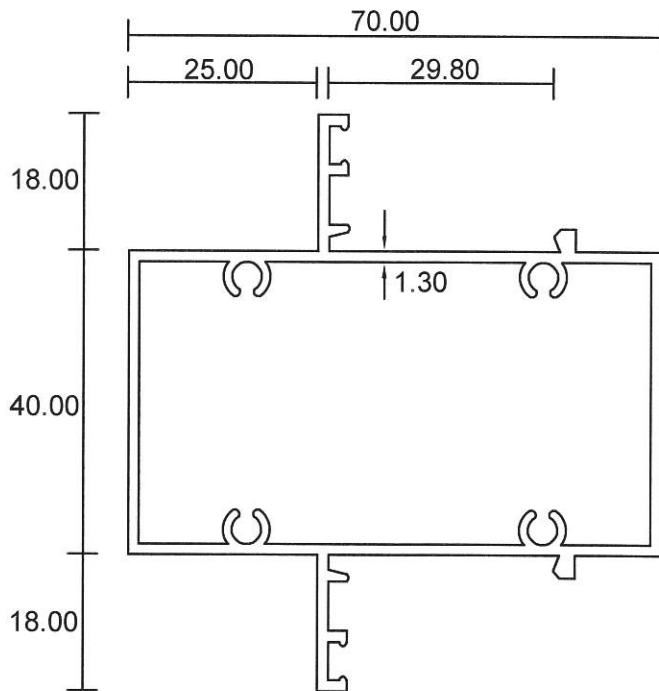

**Casement Window**

70mm outer

**1285**

0.665 Kg/m  
Casement Outer

**1286**

1.104 Kg/m  
Casement Mullion

- Drawings are not drawn to scale

**CW 1-04**