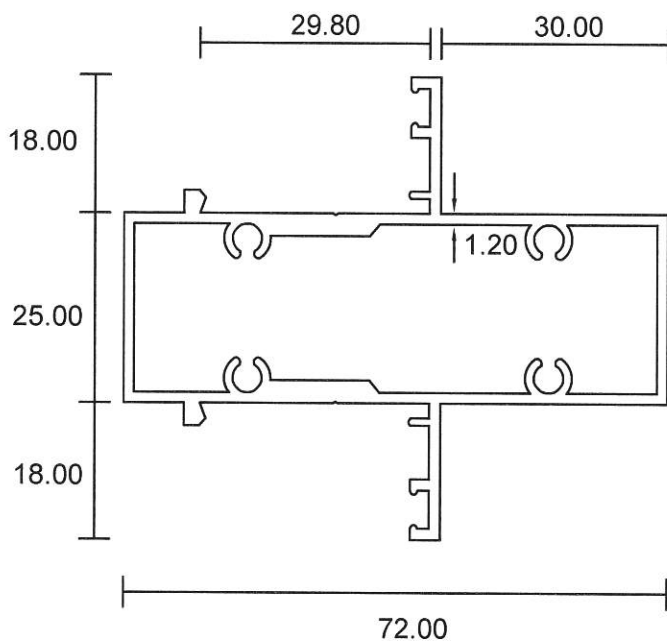

**Casement Window**

72mm outer

**3991AN**

0.664 Kg/m  
Casement Outer

**3992AN**

1.094 Kg/m  
Casement Mullion

- Drawings are not drawn to scale

CW 1-07