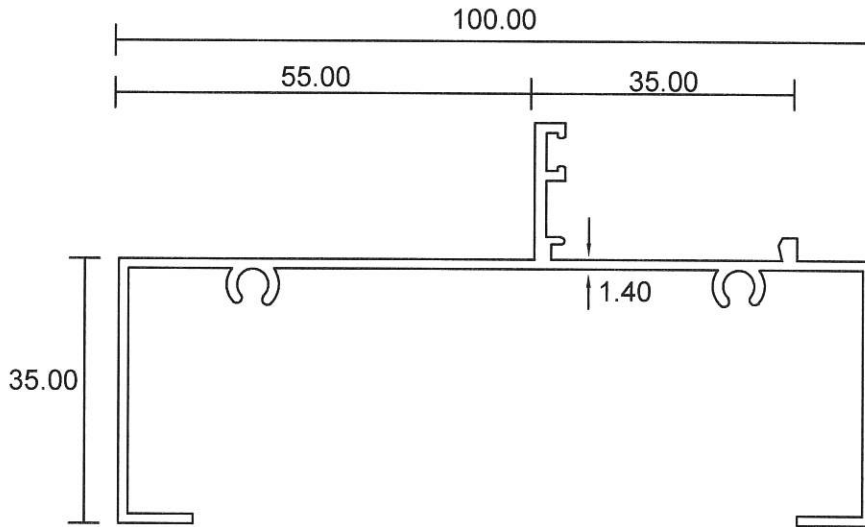

**Casement Window**

100mm outer

**1295**

0.893 Kg/m  
Casement Outer

**1296**

1.394 Kg/m  
Casement Mullion

- Drawings are not drawn to scale

**CW 1-05**