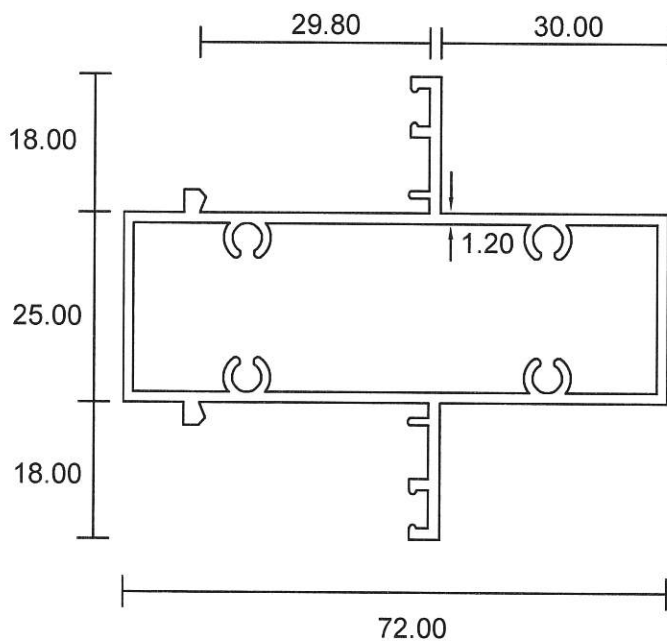

3992A

0.958 Kg/m
Casement Mullion

- Drawings are not drawn to scale

CW 1-06