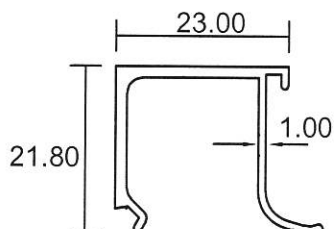

Casement Window

0590

0.251 Kg/m