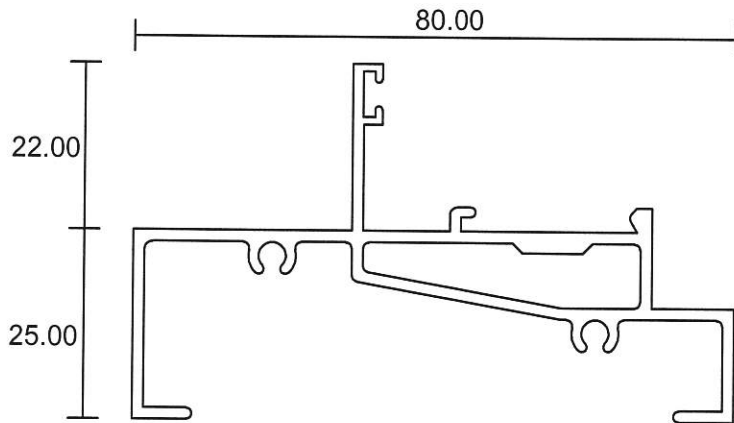

Eurogreen Building Products Pte Ltd

56 BENDEMEER ROAD
SINGAPORE 339936
TEL : 84002232
Website : www.eurogreen.com.sg
Email : sales@eurogreen.com.sg

Casement Window

17203
1.025 Kg/m

Casement Outer