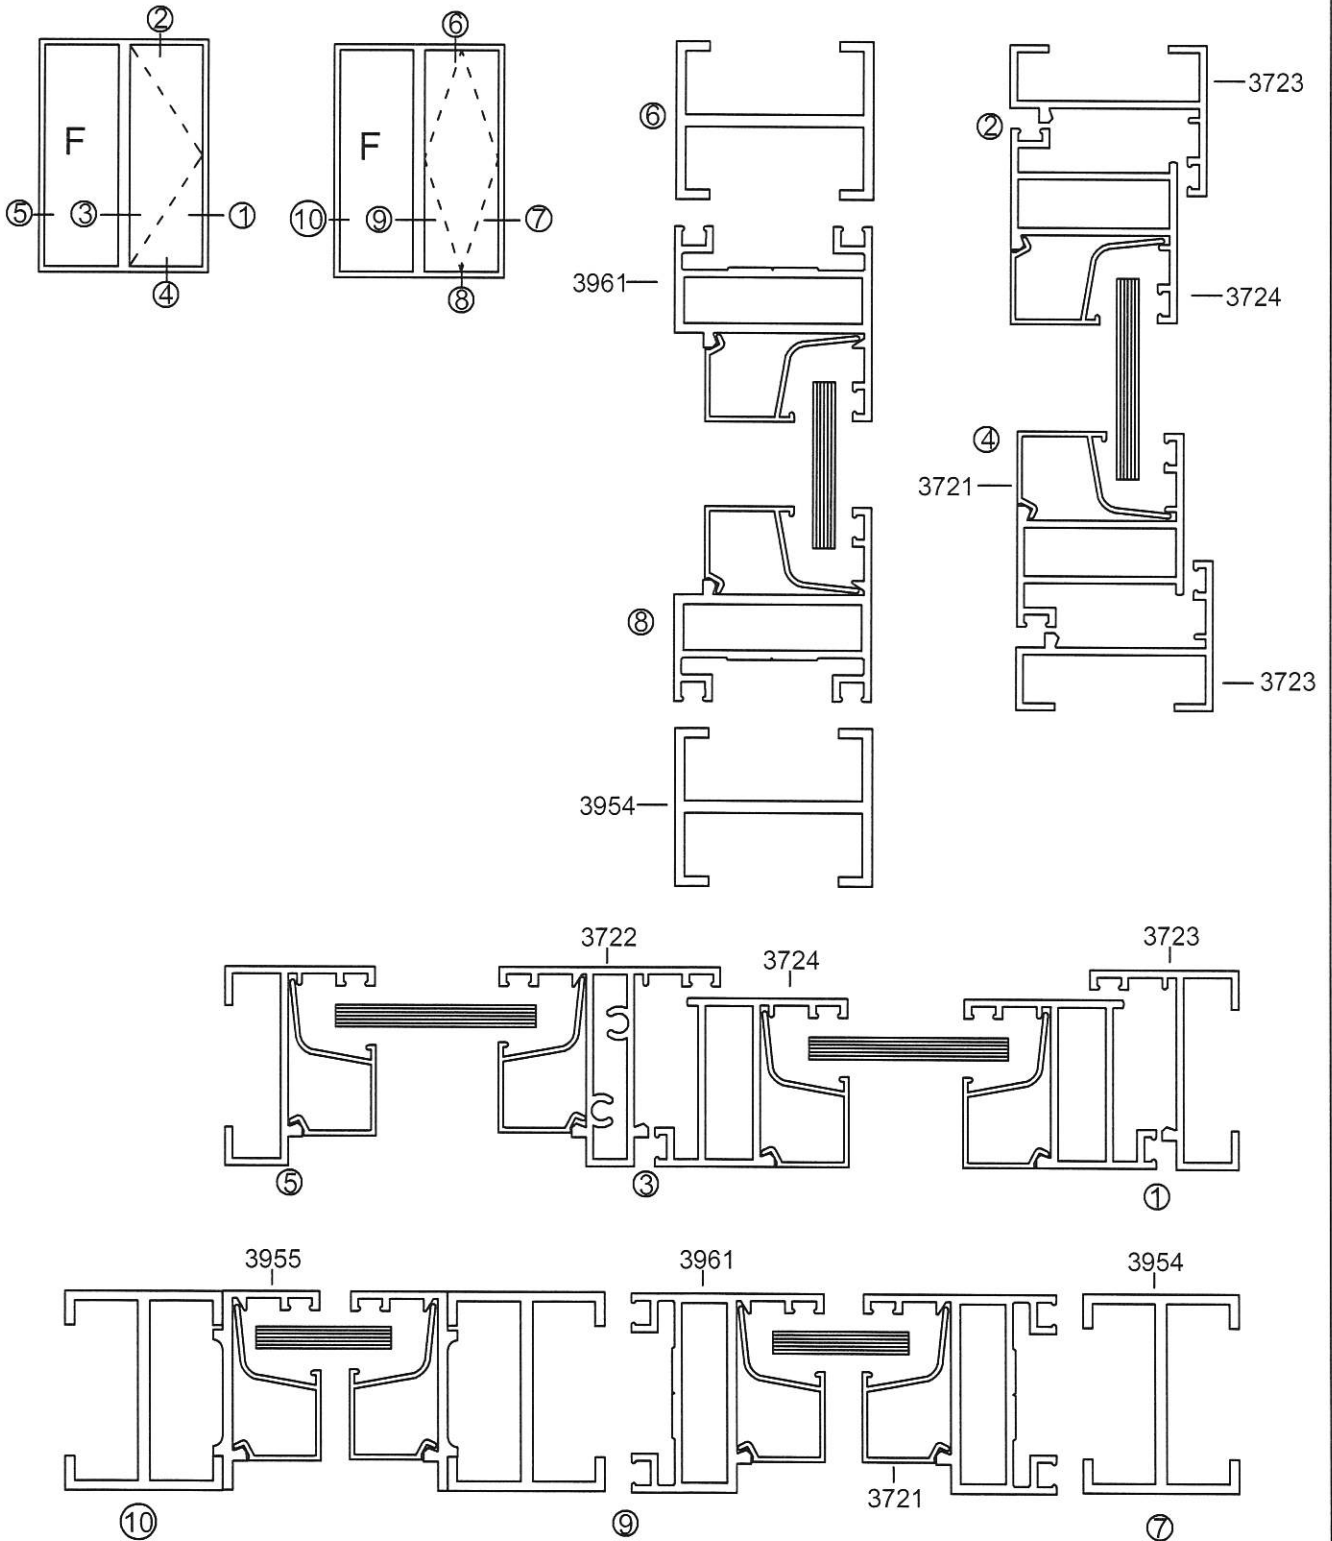

Casement Window Assembly

- Drawings are not drawn to scale