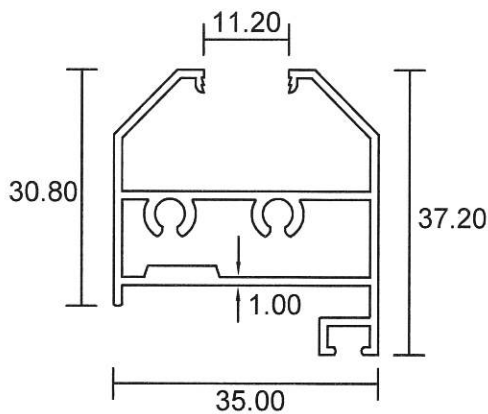

## Casement Window

**1285N**

0.571 Kg/m  
Casement Outer

**3722N**

0.622 Kg/m  
Casement Mullion

**5496N**

0.533 Kg/m  
Casement Inner

- Drawings are not drawn to scale