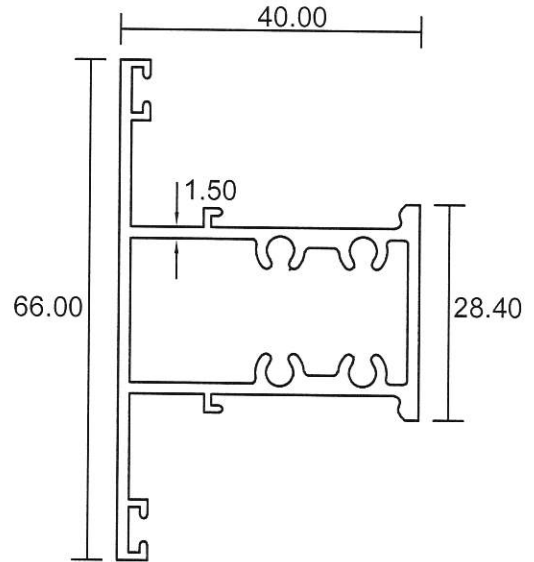

## Casement Window

**1698**

1.010Kg/m

**0561**

0.951Kg/m

**0554N**

1.353 Kg/m

- Drawings are not drawn to scale