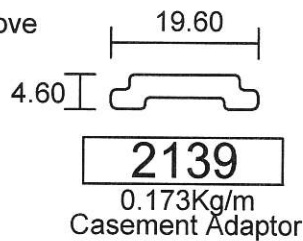

Eurogreen Building Products Pte Ltd

56 BENDEMEER ROAD

SINGAPORE 339936

TEL : 84002232

Website : www.eurogreen.com.sg

Email : sales@eurogreen.com.sg

Casement Window

- Drawings are not drawn to scale

CW 3-02