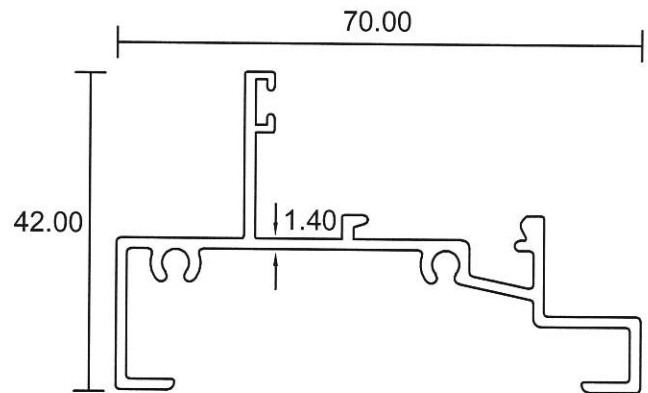

15506

Casement Outer

0.697 Kg/m