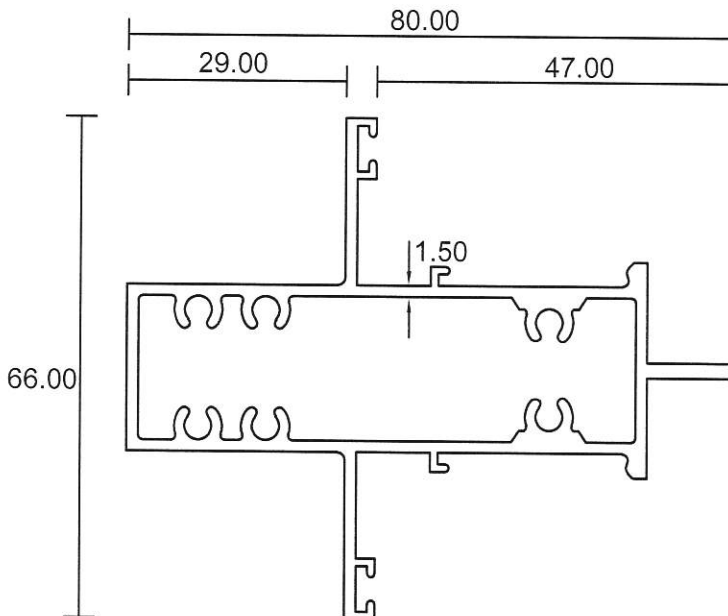

## Casement Window

**1698**

1.010Kg/m

**0561**

0.951Kg/m

**0554N**

1.353 Kg/m

- Drawings are not drawn to scale