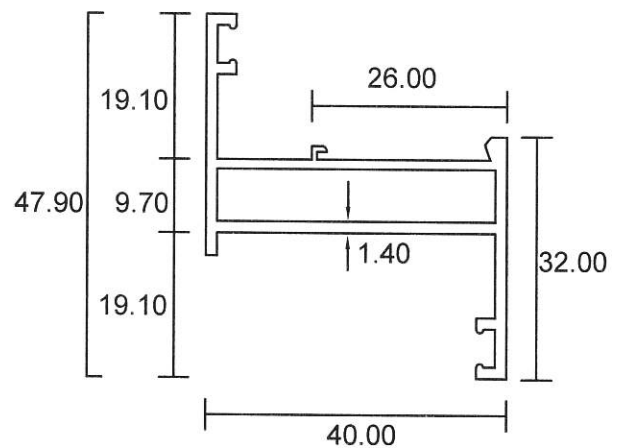

0440

0.602 Kg/m
Casement Inner

- Drawings are not drawn to scale

CW 2-03