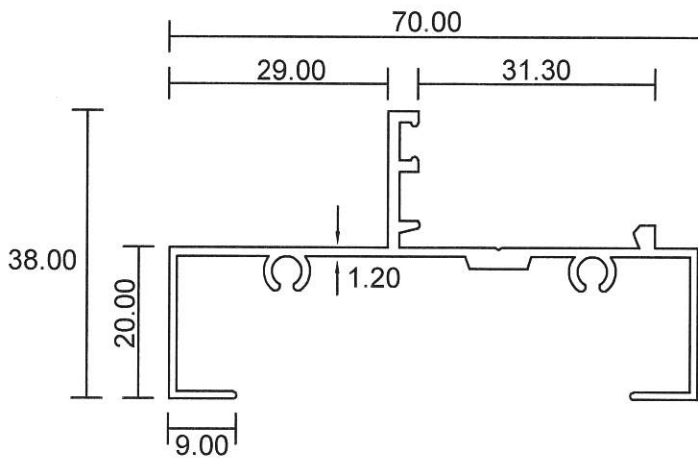

Eurogreen Building Products Pte Ltd

56 BENDEMEER ROAD

SINGAPORE 339936

TEL : 84002232

Website : www.eurogreen.com.sg

Email : sales@eurogreen.com.sg

Casement Window

1285N

0.571 Kg/m
Casement Outer