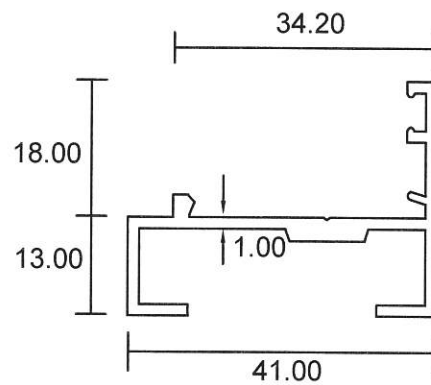

3723N

0.384 Kg/m
Casement Outer