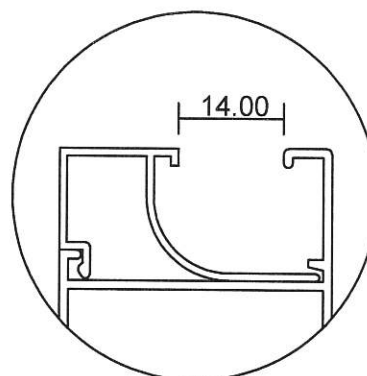

## Casement Window

**CW9100**  
0.692 Kg/m  
Casement Outer

**CW9101**  
0.326 Kg/m  
Casement Adaptor

**CW9103**  
0.606 Kg/m  
Casement Inner

**CW9104**  
0.192 Kg/m  
Casement Beading

**CW9102**  
0.347 Kg/m  
Casement Capping