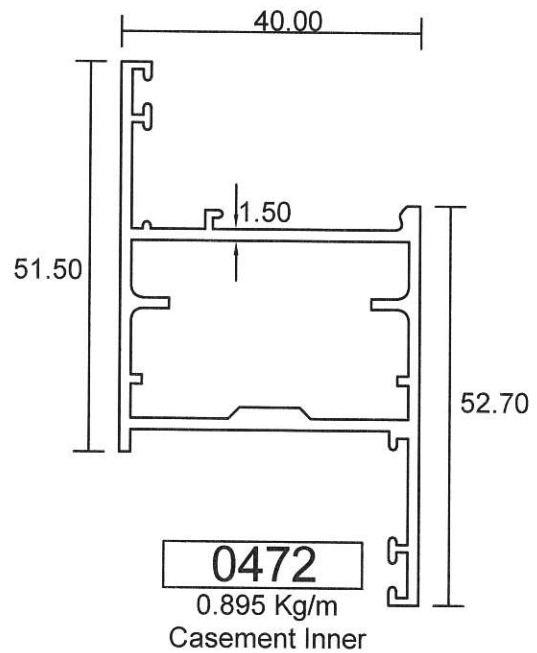

Eurogreen Building Products Pte Ltd

56 BENDEMEER ROAD

SINGAPORE 339936

TEL : 84002232

Website : www.eurogreen.com.sg

Email : sales@eurogreen.com.sg

Casement Window

- Drawings are not drawn to scale

CW 3-02