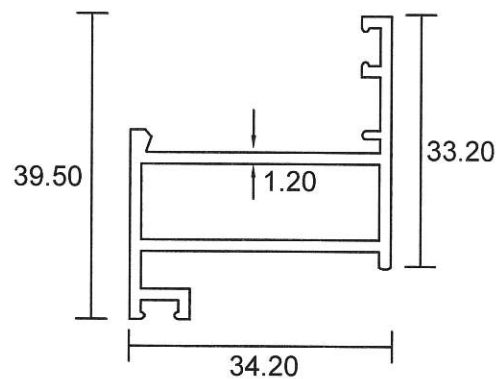

## Casement Window

41mm outer

**3722**

0.614 Kg/m  
Casement Mullion

**3723N**

0.384 Kg/m  
Casement Outer

**5496**

0.552 Kg/m  
Casement Inner

**3724**

0.489 Kg/m  
Casement Inner

- Drawings are not drawn to scale

CW 1-01