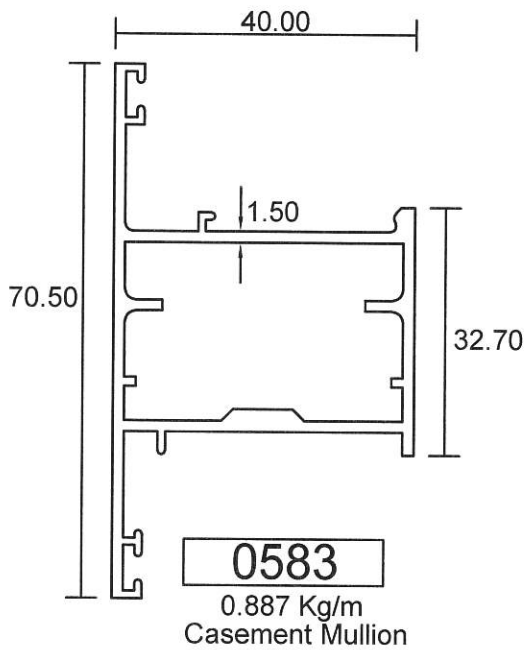

Eurogreen Building Products Pte Ltd

56 BENDEMEER ROAD

SINGAPORE 339936

TEL : 84002232

Website : www.eurogreen.com.sg

Email : sales@eurogreen.com.sg

Casement Window

- Drawings are not drawn to scale

CW 3-02