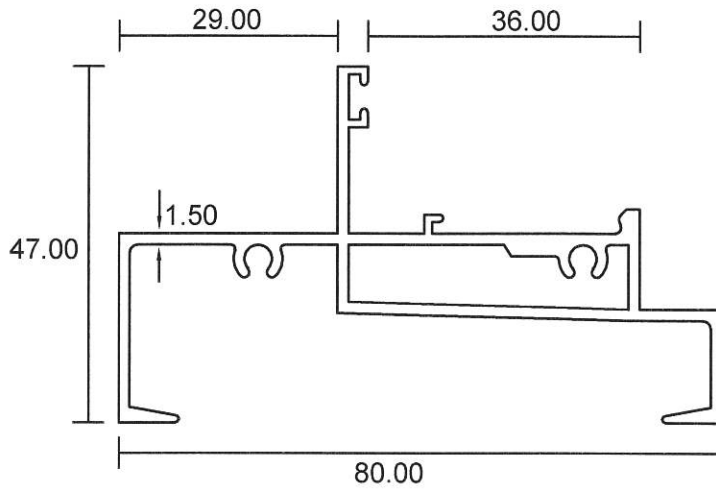

## Casement Window

**0544**

1.001 Kg/m  
Casement Outer

**0545**

1.212 Kg/m  
Casement Outer

**0582**

0.509 Kg/m  
Casement Adaptor

- Drawings are not drawn to scale