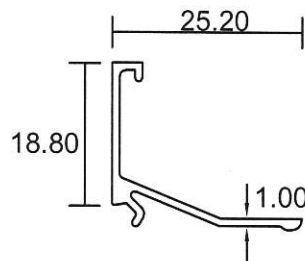

570

0.153 Kg/m

32mm gap

- Drawings are not drawn to scale

CW 4-03