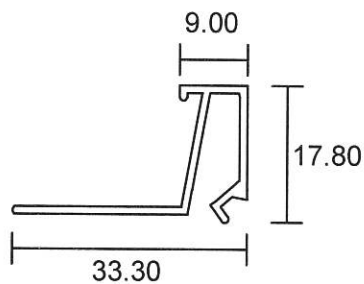

## Casement Window

**1207N**  
0.833 Kg/m  
Casement Inner

**3721L**  
0.198 Kg/m  
Casement Beading

**3721**  
0.184 Kg/m  
Casement Beading

**3721**

**3721L**

- Drawings are not drawn to scale

CW 1-08

## Pivoted Window

**3961**

0.798 Kg/m  
Casement Inner

**3954**

0.749 Kg/m  
Casement Outer

**3955**

0.377 Kg/m  
Adaptor

**3721L**

0.198 Kg/m  
Casement Beading

- Drawings are not drawn to scale

CW 1-09