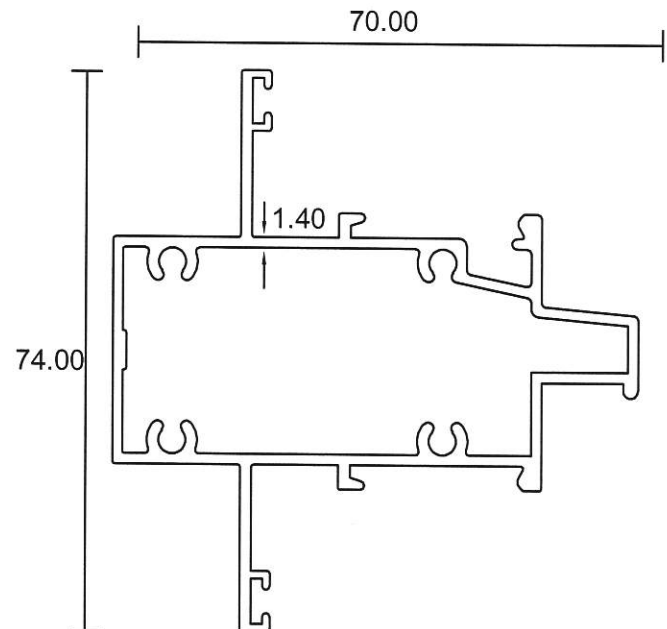

15502

Casement Transom

1.218 Kg/m

- Drawings are not drawn to scale

CW 4-02