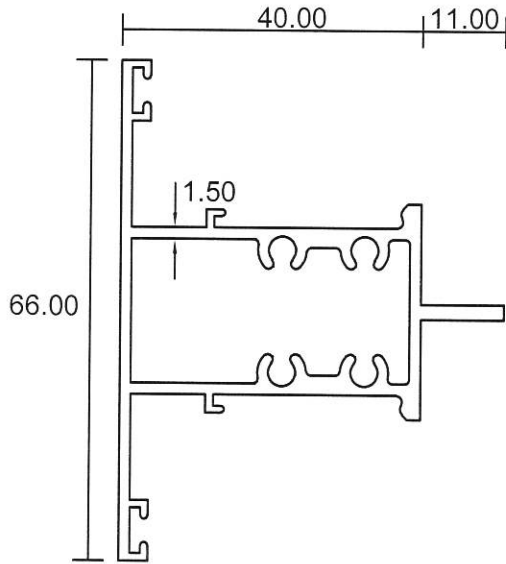

## Casement Window

**1698**

1.010Kg/m

**0561**

0.951Kg/m

**0554N**

1.353 Kg/m

- Drawings are not drawn to scale