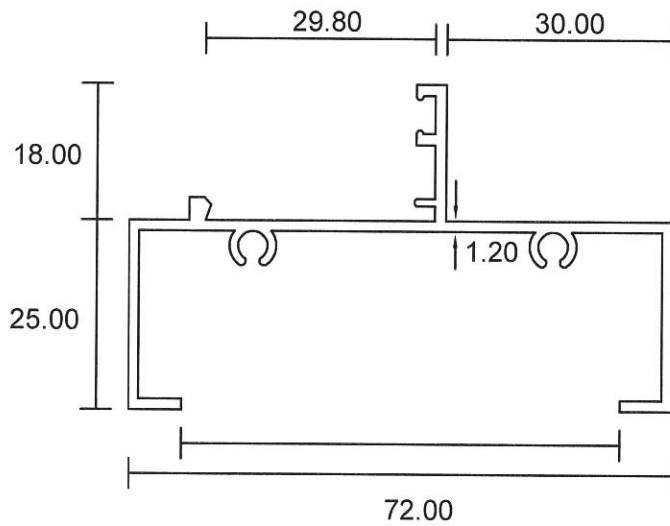

Eurogreen Building Products Pte Ltd

56 BENDEMEER ROAD
SINGAPORE 339936
TEL : 84002232
Website : www.eurogreen.com.sg
Email : sales@eurogreen.com.sg

Casement Window

72mm outer

3991A

0.597 Kg/m
Casement Outer