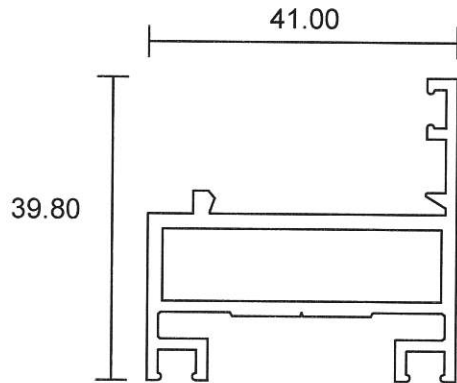

Eurogreen Building Products Pte Ltd

56 BENDEMEER ROAD

SINGAPORE 339936

TEL : 84002232

Website : www.eurogreen.com.sg

Email : sales@eurogreen.com.sg

Pivoted Window

3961

0.798 Kg/m
Casement Inner