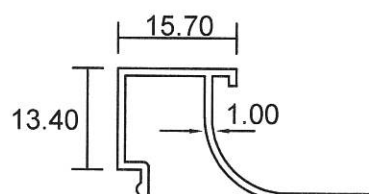

## Casement Window

**CW9100**  
0.692 Kg/m  
Casement Outer

**CW9101**  
0.326 Kg/m  
Casement Adaptor

**CW9103**  
0.606 Kg/m  
Casement Inner

**CW9104**  
0.192 Kg/m  
Casement Beading

**CW9102**  
0.347 Kg/m  
Casement Capping