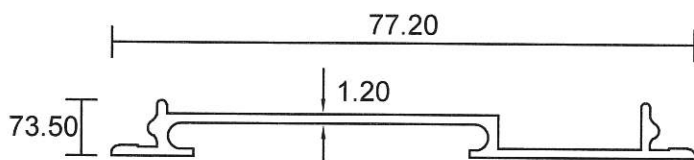

## Casement Window

**CW9100**  
0.692 Kg/m  
Casement Outer

**CW9101**  
0.326 Kg/m  
Casement Adaptor

**CW9103**  
0.606 Kg/m  
Casement Inner

**CW9104**  
0.192 Kg/m  
Casement Beading

**CW9102**  
0.347 Kg/m  
Casement Capping