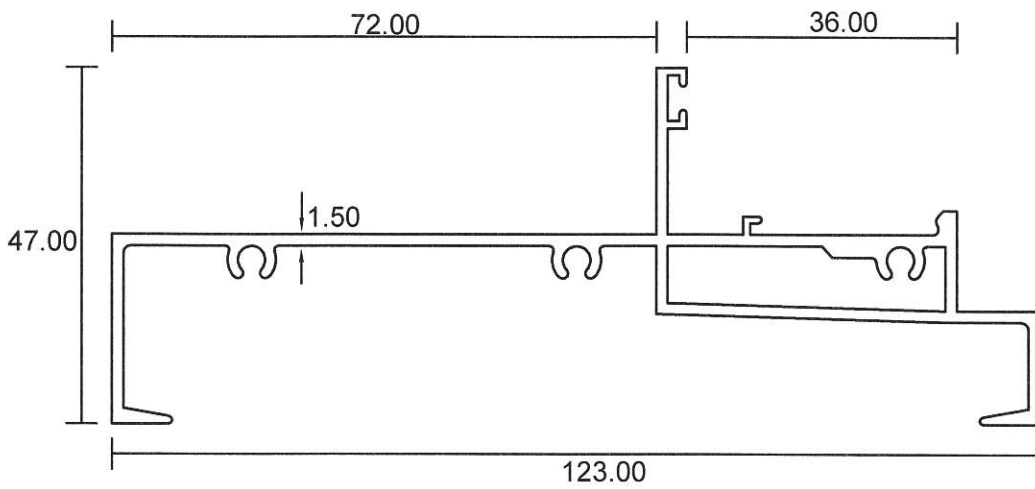

## Casement Window

**0544**

1.001 Kg/m  
Casement Outer

**0545**

1.212 Kg/m  
Casement Outer

**0582**

0.509 Kg/m  
Casement Adaptor

- Drawings are not drawn to scale