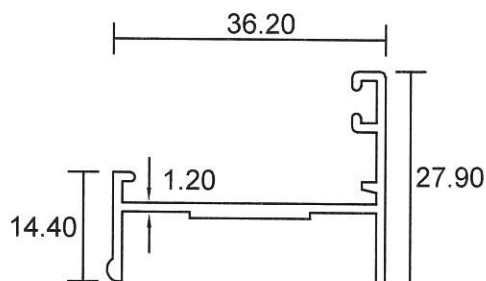

CW9101
0.326 Kg/m
Casement Adaptor