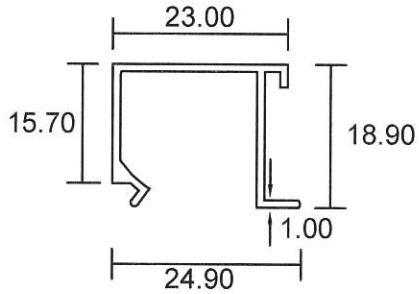

Eurogreen Building Products Pte Ltd

56 BENDEMEER ROAD

SINGAPORE 339936

TEL : 84002232

Website : www.eurogreen.com.sg

Email : sales@eurogreen.com.sg

Casement Window

1038

0.190 Kg/m