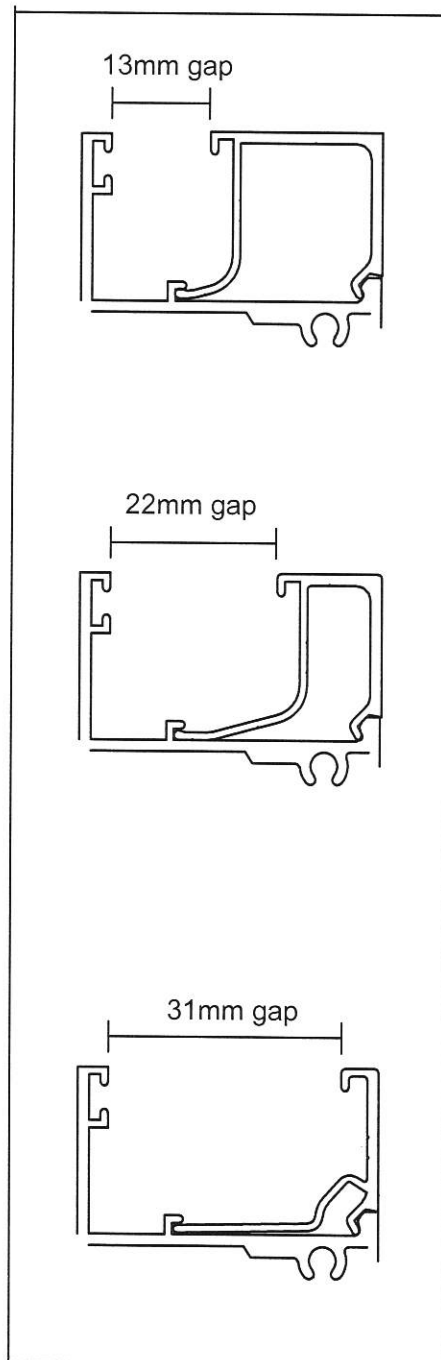

0479

0.179 Kg/m