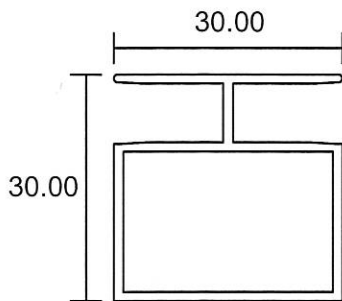

Amplimesh Sections

3185

4175