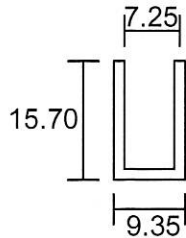

Amplimesh Sections

3184