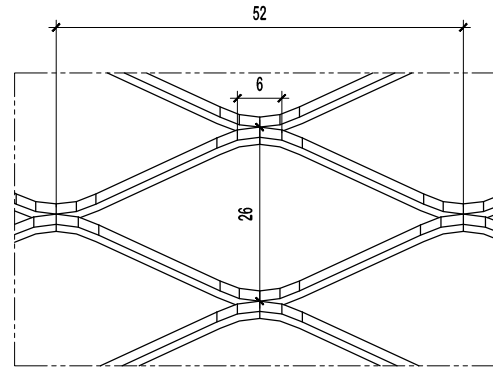

Eurogreen Building Products Pte Ltd

56 BENDEMEER ROAD
SINGAPORE 339936
TEL : 84002232
Website : www.eurogreen.com.sg
Email : sales@eurogreen.com.sg

01 TOP VIEW
SCALE - N.T.S

05 DETAIL A
SCALE - N.T.S