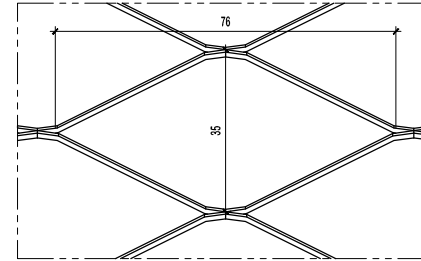

4066

Eurogreen Building Products Pte Ltd

56 BENDEMEER ROAD
SINGAPORE 339936
TEL : 84002232
Website : www.eurogreen.com.sg
Email : sales@eurogreen.com.sg

05 DETAIL A
SCALE - N.T.S