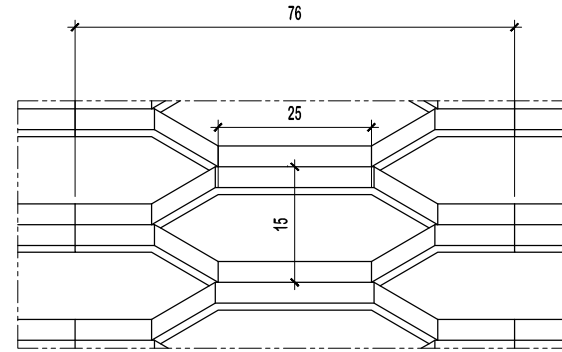

01 TOP VIEW
SCALE - N.T.S

05 DETAIL A
SCALE - N.T.S

02 FRONT VIEW
SCALE - N.T.S

03 SIDE VIEW
SCALE - N.T.S

04 ISOMETRIC VIEW
SCALE - N.T.S

DETAIL DRAWING

PROJECT TITLE :

**PROFILE SCREEN
(SERIES BIRCH 2303)**

CONTRACTOR :

ARCHITECT/INTERIOR DESIGNER :

DRAWING TITLE :

DRAWN BY : MAN
DATE : 12.10.2017
CHECKED BY : KC
SCALE : N.T.S

DRAWING NO. :

Eurogreen Building Products Pte Ltd

56 BENDEMEER ROAD
SINGAPORE 339936
TEL : 84002232
Website : www.eurogreen.com.sg
Email : sales@eurogreen.com.sg

01 TOP VIEW
SCALE - N.T.S

05 DETAIL A
SCALE - N.T.S

02 FRONT VIEW
SCALE - N.T.S

03 SIDE VIEW
SCALE - N.T.S

04 ISOMETRIC VIEW
SCALE - N.T.S

DETAIL DRAWING

PROJECT TITLE :

**PROFILE SCREEN
(SERIES PINE 1606)**

01 TOP VIEW
SCALE - N.T.S

05 DETAIL A
SCALE - N.T.S

02 FRONT VIEW
SCALE - N.T.S

03 SIDE VIEW
SCALE - N.T.S

04 ISOMETRIC VIEW
SCALE - N.T.S

DETAIL DRAWING

PROJECT TITLE :

**PROFILE SCREEN
(SERIES BUTTERNUT 1603)**