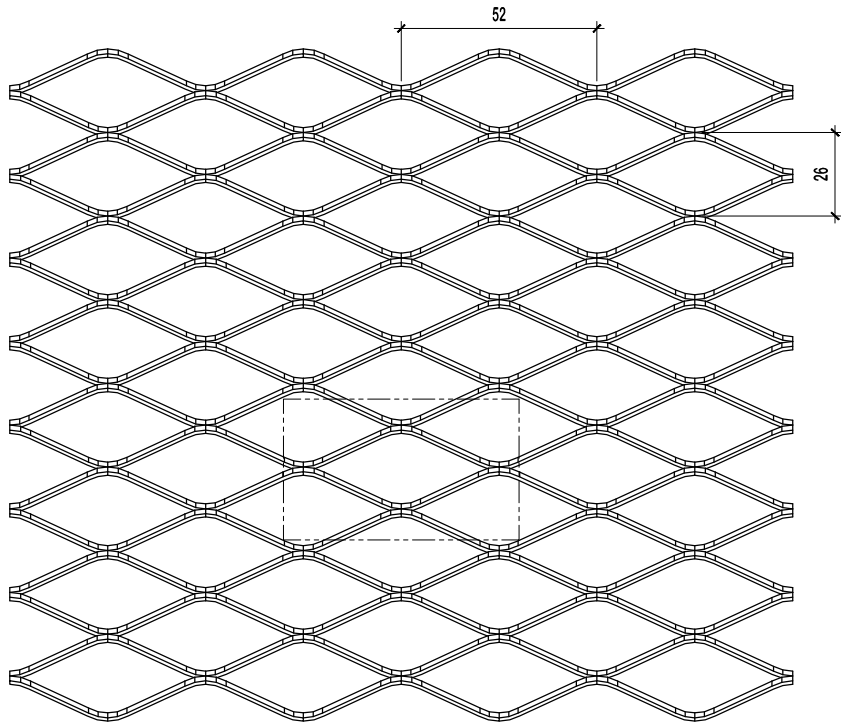

02 FRONT VIEW
SCALE - N.T.S