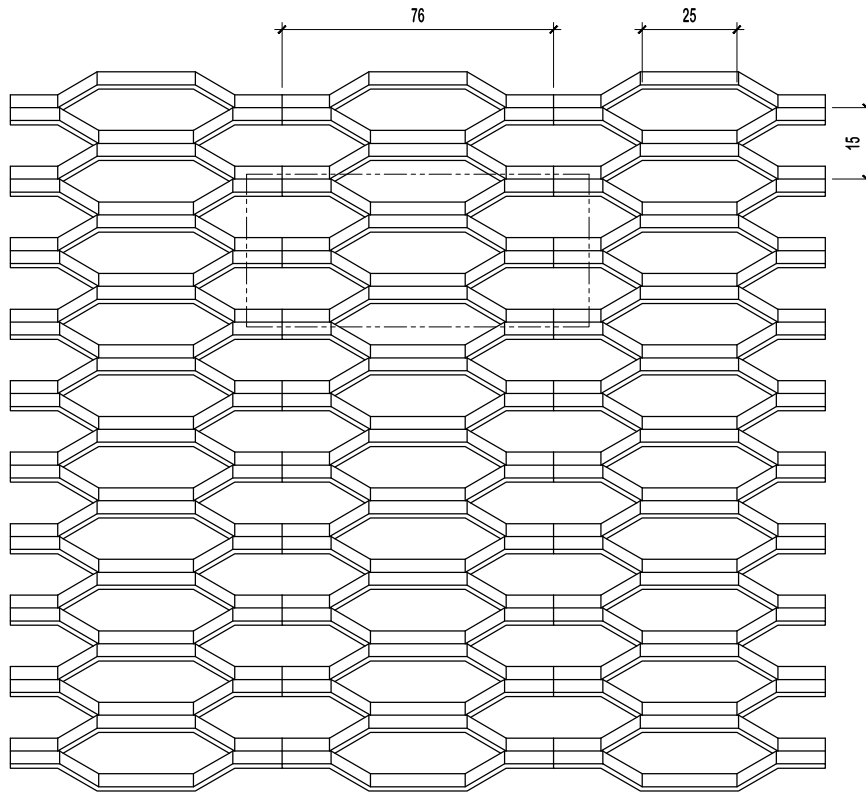

01 TOP VIEW
SCALE - N.T.S

05 DETAIL A
SCALE - N.T.S

02 FRONT VIEW
SCALE - N.T.S

03 SIDE VIEW
SCALE - N.T.S

04 ISOMETRIC VIEW
SCALE - N.T.S

DETAIL DRAWING

PROJECT TITLE :

**PROFILE SCREEN
(SERIES BIRCH 2303)**

01 TOP VIEW
SCALE - N.T.S

05 DETAIL A
SCALE - N.T.S

02 FRONT VIEW
SCALE - N.T.S

03 SIDE VIEW
SCALE - N.T.S

04 ISOMETRIC VIEW
SCALE - N.T.S

DETAIL DRAWING

PROJECT TITLE :

**PROFILE SCREEN
(SERIES PINE 1606)**