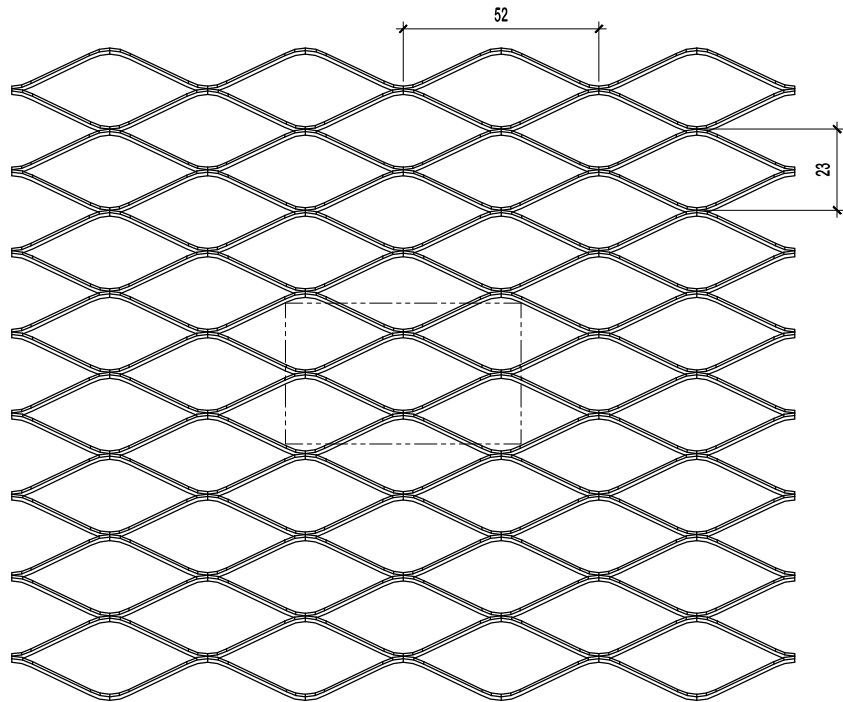

01 TOP VIEW
SCALE - N.T.S

05 DETAIL A
SCALE - N.T.S

02 FRONT VIEW
SCALE - N.T.S

03 SIDE VIEW
SCALE - N.T.S

04 ISOMETRIC VIEW
SCALE - N.T.S

DETAIL DRAWING

PROJECT TITLE :

**PROFILE SCREEN
(SERIES MAPLE 1803)**

01 TOP VIEW
SCALE - N.T.S

05 DETAIL A
SCALE - N.T.S

02 FRONT VIEW
SCALE - N.T.S

03 SIDE VIEW
SCALE - N.T.S

04 ISOMETRIC VIEW
SCALE - N.T.S

DETAIL DRAWING

PROJECT TITLE :

**PROFILE SCREEN
(SERIES BIRCH 2303)**