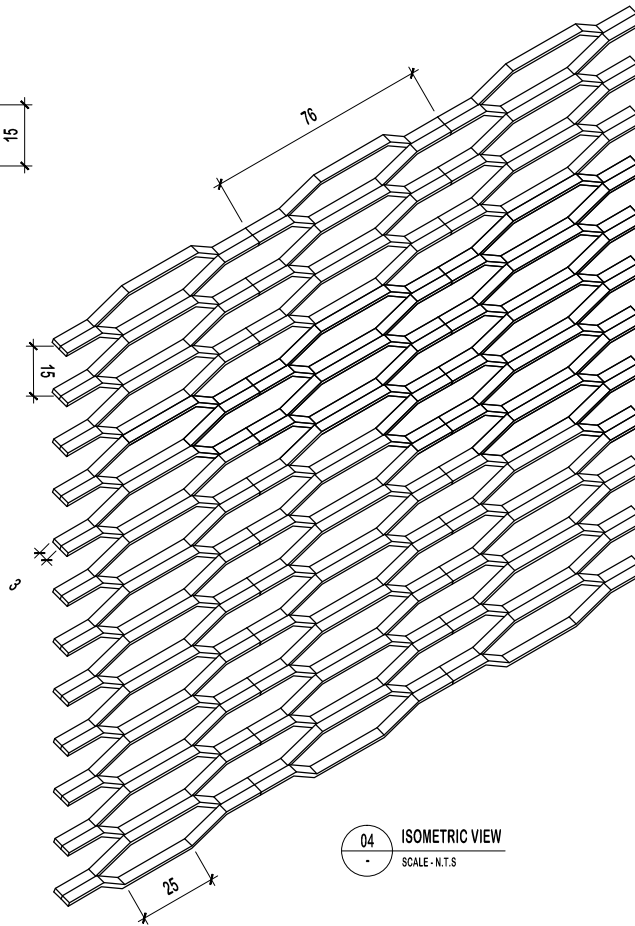

01 TOP VIEW
SCALE - N.T.S

05 DETAIL A
SCALE - N.T.S

02 FRONT VIEW
SCALE - N.T.S

03 SIDE VIEW
SCALE - N.T.S

04 ISOMETRIC VIEW
SCALE - N.T.S

DETAIL DRAWING

PROJECT TITLE :

**PROFILE SCREEN
(SERIES PINE 1606)**

01 TOP VIEW
SCALE - N.T.S

05 DETAIL A
SCALE - N.T.S

02 FRONT VIEW
SCALE - N.T.S

03 SIDE VIEW
SCALE - N.T.S

04 ISOMETRIC VIEW
SCALE - N.T.S

DETAIL DRAWING

PROJECT TITLE :

**PROFILE SCREEN
(SERIES BUTTERNUT 1603)**