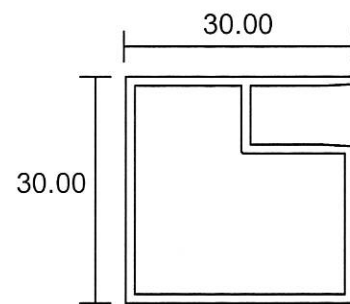

Amplimesh Sections

3185

4175

4174