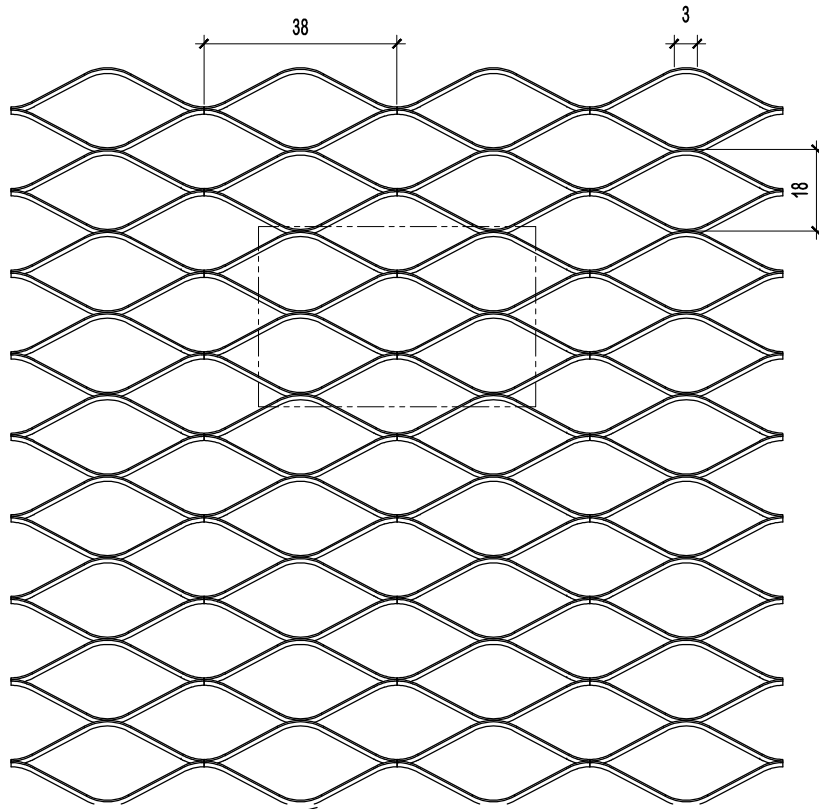

02 FRONT VIEW
SCALE - N.T.S