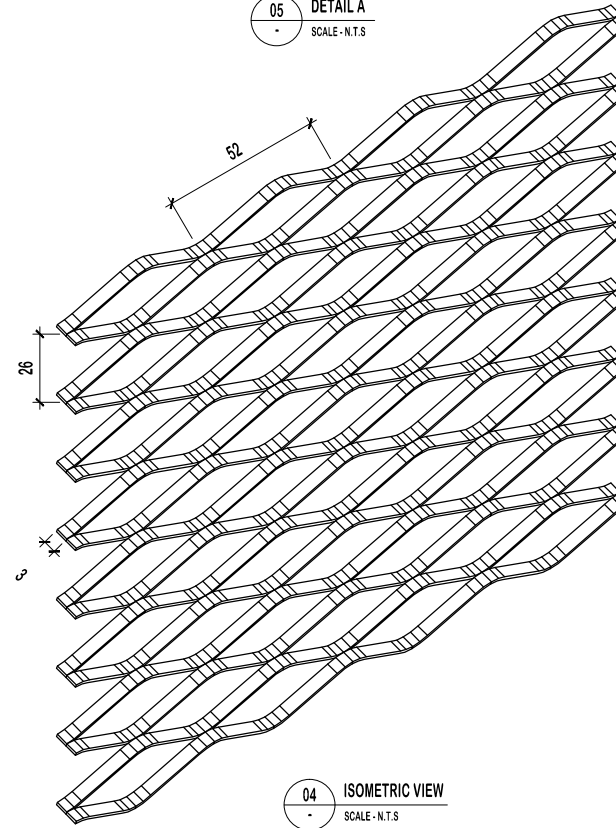

03 SIDE VIEW
SCALE - N.T.S

04 ISOMETRIC VIEW
SCALE - N.T.S

DETAIL DRAWING

PROJECT TITLE :

**PROFILE SCREEN
(SERIES BANYAN 2504)**

CONTRACTOR :

ARCHITECT/INTERIOR DESIGNER :

DRAWING TITLE :

DRAWN BY : MAN
DATE : 12.10.2017
CHECKED BY : KC
SCALE : N.T.S

DRAWING NO. :