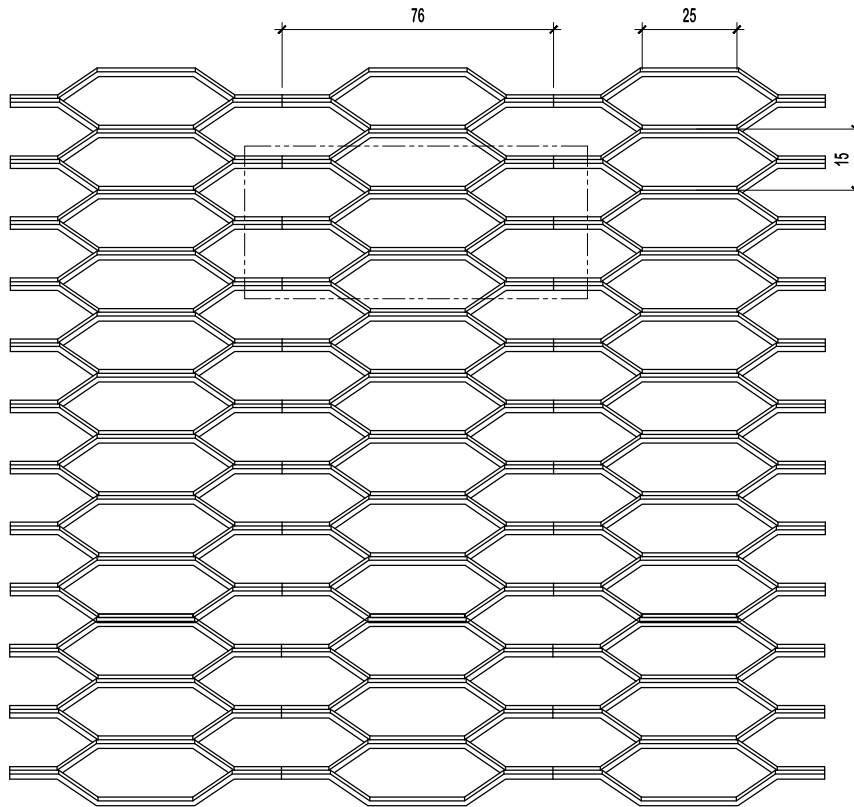

02 FRONT VIEW
SCALE - N.T.S