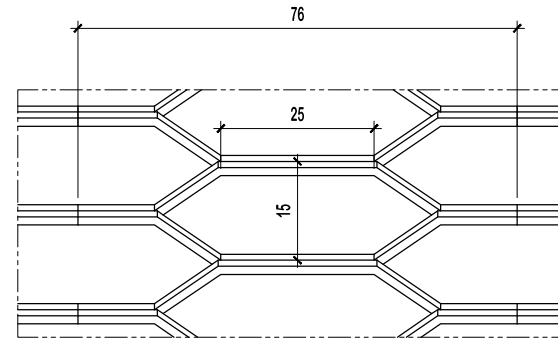

01 TOP VIEW
SCALE - N.T.S

05 DETAIL A
SCALE - N.T.S

02 FRONT VIEW
SCALE - N.T.S

03 SIDE VIEW
SCALE - N.T.S

04 ISOMETRIC VIEW
SCALE - N.T.S

DETAIL DRAWING

PROJECT TITLE :

**PROFILE SCREEN
(SERIES BIRCH 2303)**

01 TOP VIEW
SCALE - N.T.S

05 DETAIL A
SCALE - N.T.S

02 FRONT VIEW
SCALE - N.T.S

03 SIDE VIEW
SCALE - N.T.S

04 ISOMETRIC VIEW
SCALE - N.T.S

DETAIL DRAWING

PROJECT TITLE :

**PROFILE SCREEN
(SERIES PINE 1606)**

CONTRACTOR :

ARCHITECT/INTERIOR DESIGNER :

DRAWING TITLE :

DRAWN BY : MAN
DATE : 12.10.2017
CHECKED BY : KC
SCALE : N.T.S

DRAWING NO. :

Eurogreen Building Products Pte Ltd

56 BENDEMEER ROAD
SINGAPORE 339936
TEL : 84002232
Website : www.eurogreen.com.sg
Email : sales@eurogreen.com.sg

01 TOP VIEW
SCALE - N.T.S

05 DETAIL A
SCALE - N.T.S

02 FRONT VIEW
SCALE - N.T.S

03 SIDE VIEW
SCALE - N.T.S

04 ISOMETRIC VIEW
SCALE - N.T.S

DETAIL DRAWING

PROJECT TITLE :

**PROFILE SCREEN
(SERIES BUTTERNUT 1603)**