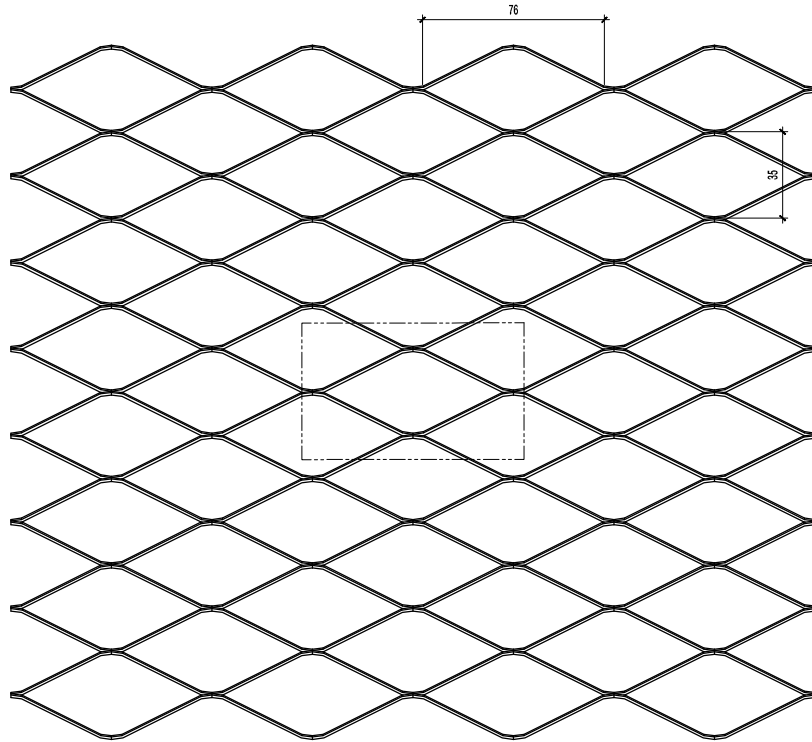

02 FRONT VIEW
SCALE - N.T.S