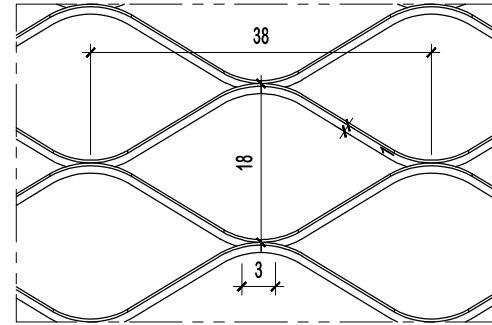

02 FRONT VIEW
SCALE - N.T.S

03 SIDE VIEW
SCALE - N.T.S

04 ISOMETRIC VIEW
SCALE - N.T.S

DETAIL DRAWING

PROJECT TITLE :

**PROFILE SCREEN
(SERIES BANYAN 2504)**

CONTRACTOR :

ARCHITECT/INTERIOR DESIGNER :

DRAWING TITLE :

DRAWN BY : MAN
DATE : 12.10.2017
CHECKED BY : KC
SCALE : N.T.S

DRAWING NO. :

Eurogreen Building Products Pte Ltd

56 BENDEMEER ROAD
SINGAPORE 339936
TEL : 84002232
Website : www.eurogreen.com.sg
Email : sales@eurogreen.com.sg

01 TOP VIEW
SCALE - N.T.S

05 DETAIL A
SCALE - N.T.S

02 FRONT VIEW
SCALE - N.T.S

03 SIDE VIEW
SCALE - N.T.S

04 ISOMETRIC VIEW
SCALE - N.T.S

DETAIL DRAWING

PROJECT TITLE :

**PROFILE SCREEN
(SERIES MAPLE 1803)**

01 TOP VIEW
SCALE - N.T.S

05 DETAIL A
SCALE - N.T.S

02 FRONT VIEW
SCALE - N.T.S

03 SIDE VIEW
SCALE - N.T.S

04 ISOMETRIC VIEW
SCALE - N.T.S

DETAIL DRAWING

PROJECT TITLE :

**PROFILE SCREEN
(SERIES BIRCH 2303)**