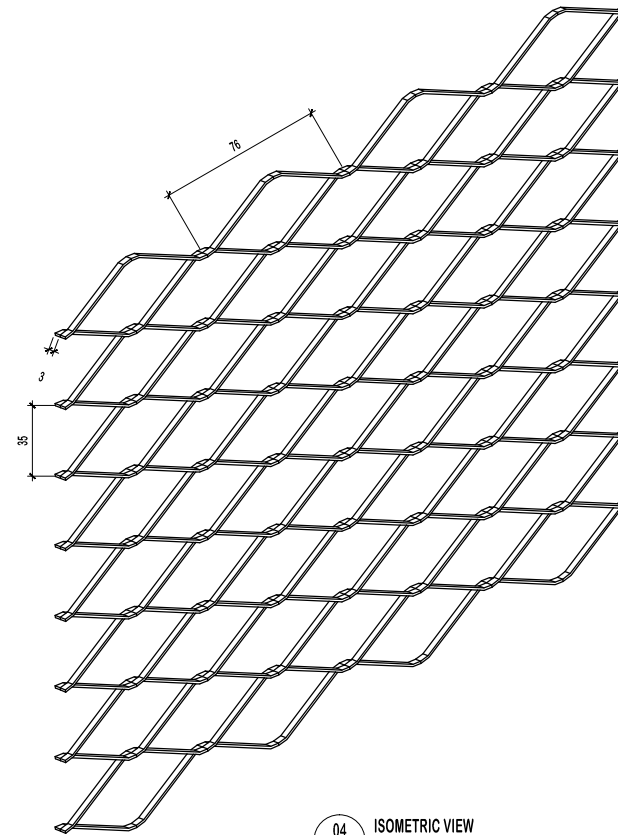

04 ISOMETRIC VIEW
SCALE - N.T.S

DETAIL DRAWING

PROJECT TITLE :

**PROFILE SCREEN
(SERIES OAK 3503)**

CONTRACTOR :

ARCHITECT/INTERIOR DESIGNER :

DRAWING TITLE :

DRAWN BY :	MAN
DATE :	12.10.2017
CHECKED BY :	KC
SCALE :	N.T.S

01 TOP VIEW
SCALE - N.T.S

05 DETAIL A
SCALE - N.T.S

02 FRONT VIEW
SCALE - N.T.S

03 SIDE VIEW
SCALE - N.T.S

04 ISOMETRIC VIEW
SCALE - N.T.S

DETAIL DRAWING

PROJECT TITLE :

**PROFILE SCREEN
(SERIES MAPLE 1803)**

01 TOP VIEW
SCALE - N.T.S

05 DETAIL A
SCALE - N.T.S

02 FRONT VIEW
SCALE - N.T.S

03 SIDE VIEW
SCALE - N.T.S

04 ISOMETRIC VIEW
SCALE - N.T.S

DETAIL DRAWING

PROJECT TITLE :

**PROFILE SCREEN
(SERIES PINE 1606)**

01 TOP VIEW
SCALE - N.T.S

05 DETAIL A
SCALE - N.T.S

02 FRONT VIEW
SCALE - N.T.S

03 SIDE VIEW
SCALE - N.T.S

04 ISOMETRIC VIEW
SCALE - N.T.S

DETAIL DRAWING

PROJECT TITLE :

**PROFILE SCREEN
(SERIES BUTTERNUT 1603)**