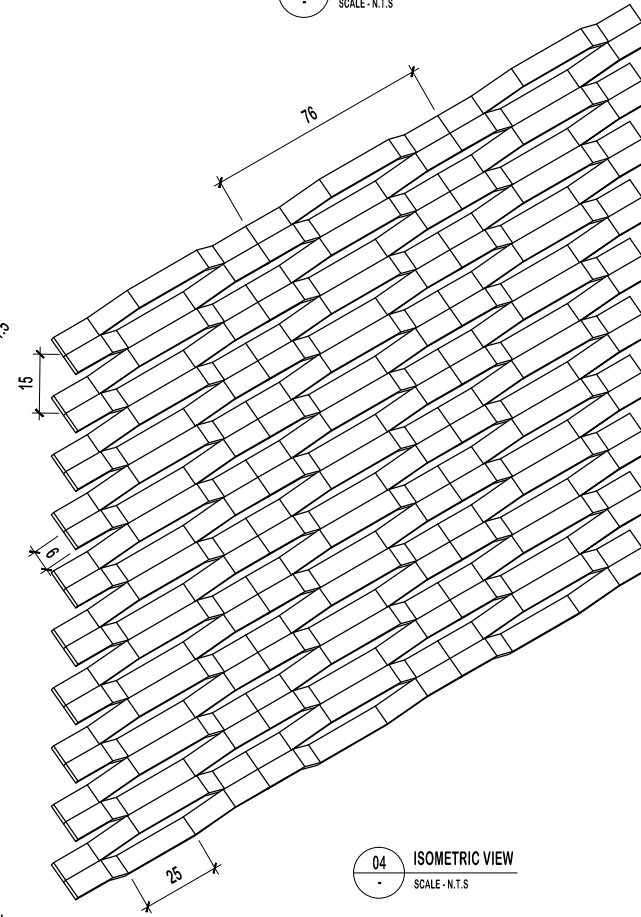

01 TOP VIEW
SCALE - N.T.S

05 DETAIL A
SCALE - N.T.S

02 FRONT VIEW
SCALE - N.T.S

03 SIDE VIEW
SCALE - N.T.S

04 ISOMETRIC VIEW
SCALE - N.T.S

DETAIL DRAWING

PROJECT TITLE :

**PROFILE SCREEN
(SERIES PINE 1606)**